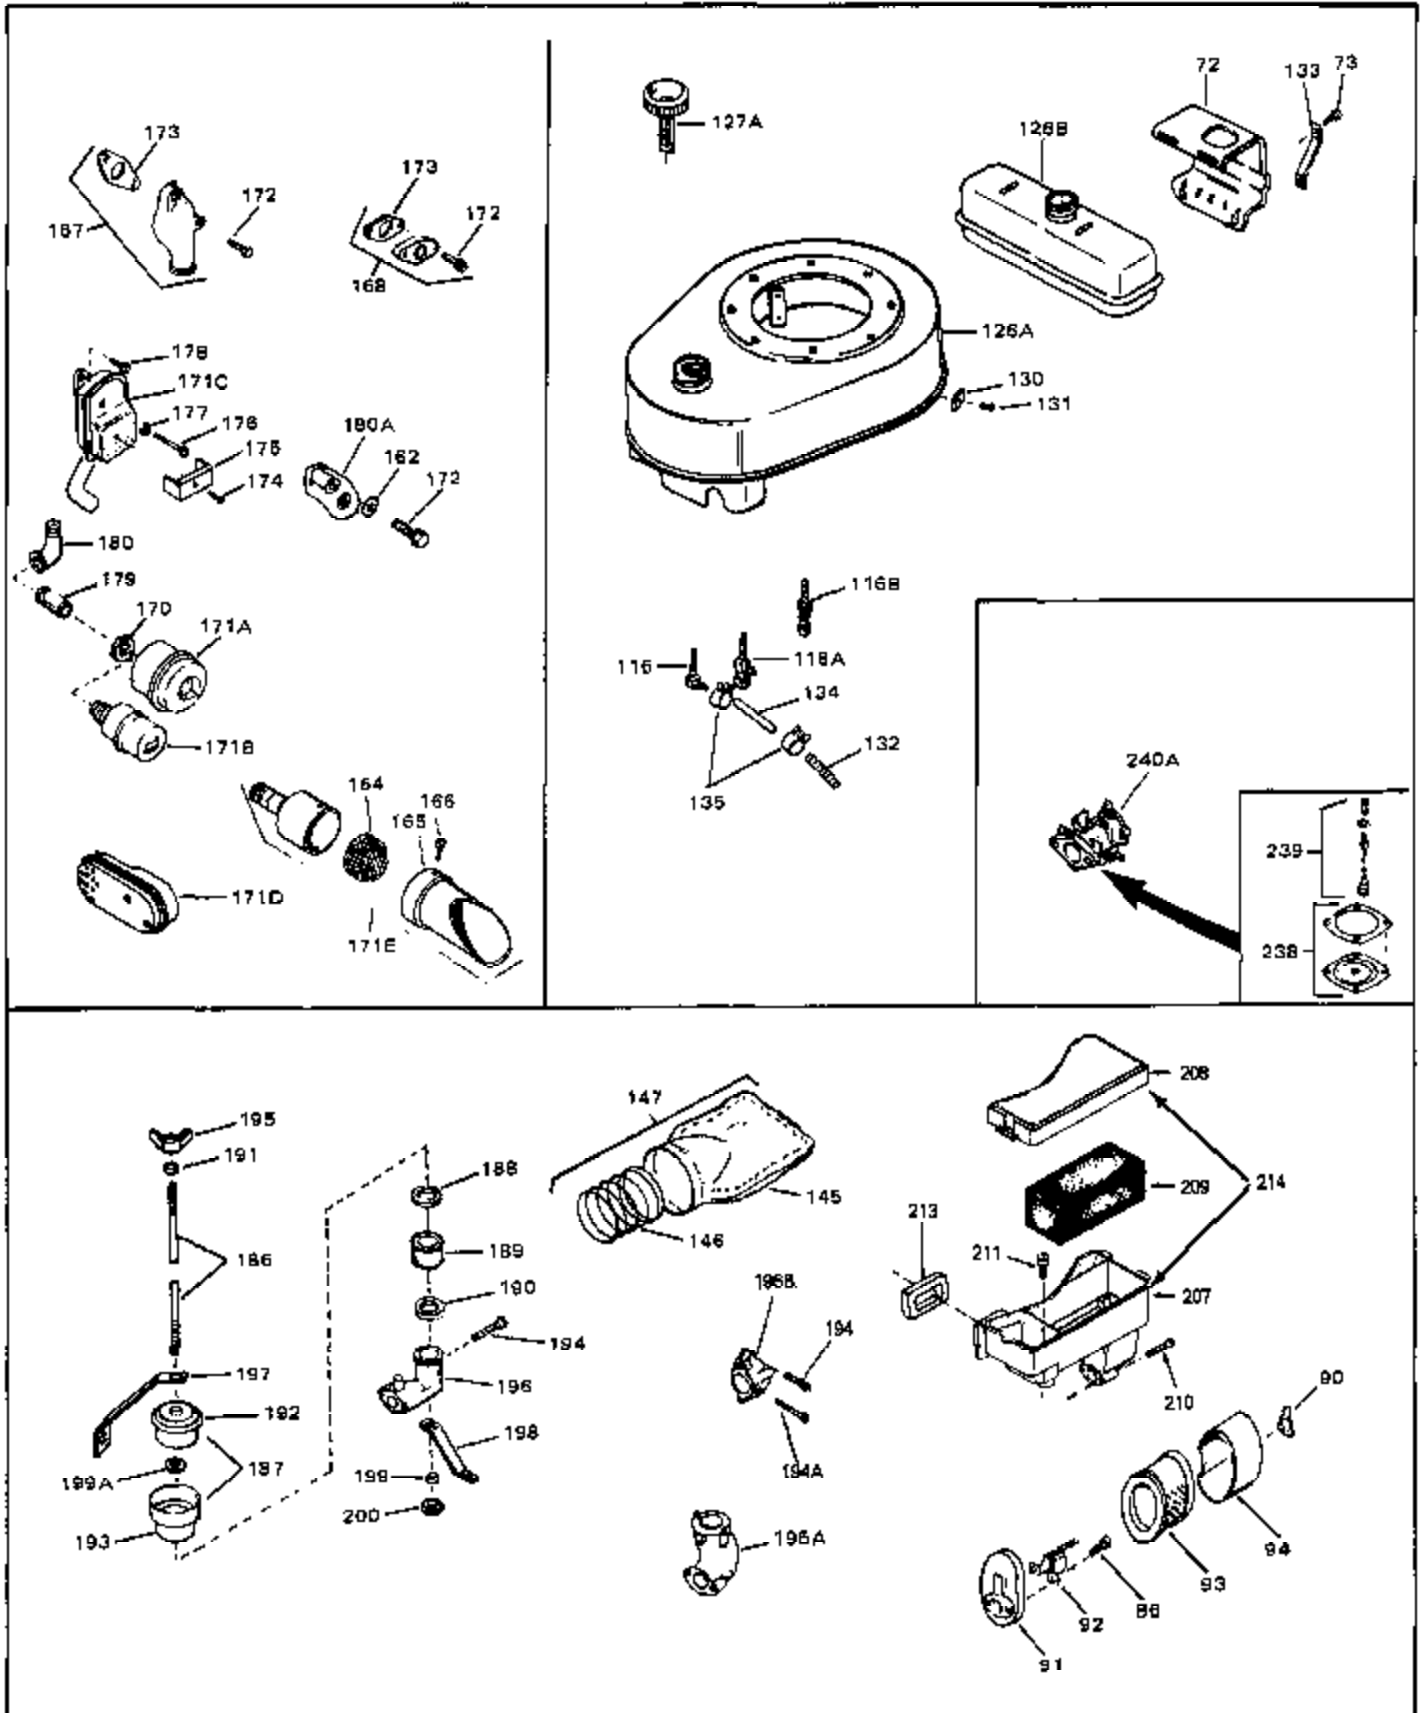

Ref #	Part Number	Qty	Description
72	31572	0	Strap, Fuel tank
73	650556	0	Screw
73	792028	0	Screw, Hex hd. Sems, 5/16-18 x 7/8
86	28820	0	Screw
116A	29683	0	Strainer & Shut-off
116B	28837	0	Strainer & Fitting
116	28584	0	Strainer & Elbow
126A	31363	0	Tank Assy., Fuel (2 qt.) (6.375 Dia. starter
130	28511	0	Plate, Securing
131	29747A	0	Screw
132	28819	0	Spring, Fuel line
133	31613	0	Brace, Fuel tank
134	29774	0	Line, Fuel (Braided 8.25")
134	30705	0	Line, Fuel (Braided 16")
134	30962	0	Line, Fuel (Braided 32")
134	30965	0	Line, Fuel (Braided 48")
135	26460	0	Clamp, Fuel line
145	31668	0	Bag, Pre-cleaner
146	31667	0	Spring, Pre-cleaner bag
147	730512	0	Kit, Pre-cleaner
162	8274	0	Lockwasher
164	33323	0	Screen, Muffler
165	33700	0	Cover & Tube, Muffler
166	650578	0	Screw
167	31288	0	Muffler Adapter Kit
168	730130	0	Muffler Adapter Kit
170	28443	0	Nut, Conduit (1/8" thick)
170	32862	0	Nut, Conduit (1/4" thick)
171E	391026	0	Muffler
172	30196	0	Screw
172	6021A	0	Screw, Hex flange hd., 5/16-18 x 1-1/2
172	650689	0	Screw
172	650695A	0	Screw, Hex flange hd., 5/16-18 x 2-1/4
172	650696	0	Screw, Hex hd., 5/16-18 x 2-3/4
172	650697A	0	Screw, Hex flange hd., 5/16-18 x 2-1/2
173	27930	0	Gasket, Exhaust
179	30244	0	Nipple, Exhaust pipe (2-1/2")
179	32332	0	Nipple, Exhaust pipe (2")
179	32454	0	Nipple, Exhaust pipe (1-3/8")
180	29574	0	Elbow, Exhaust (90°)
180	30209	0	Elbow, Exhaust (45°)