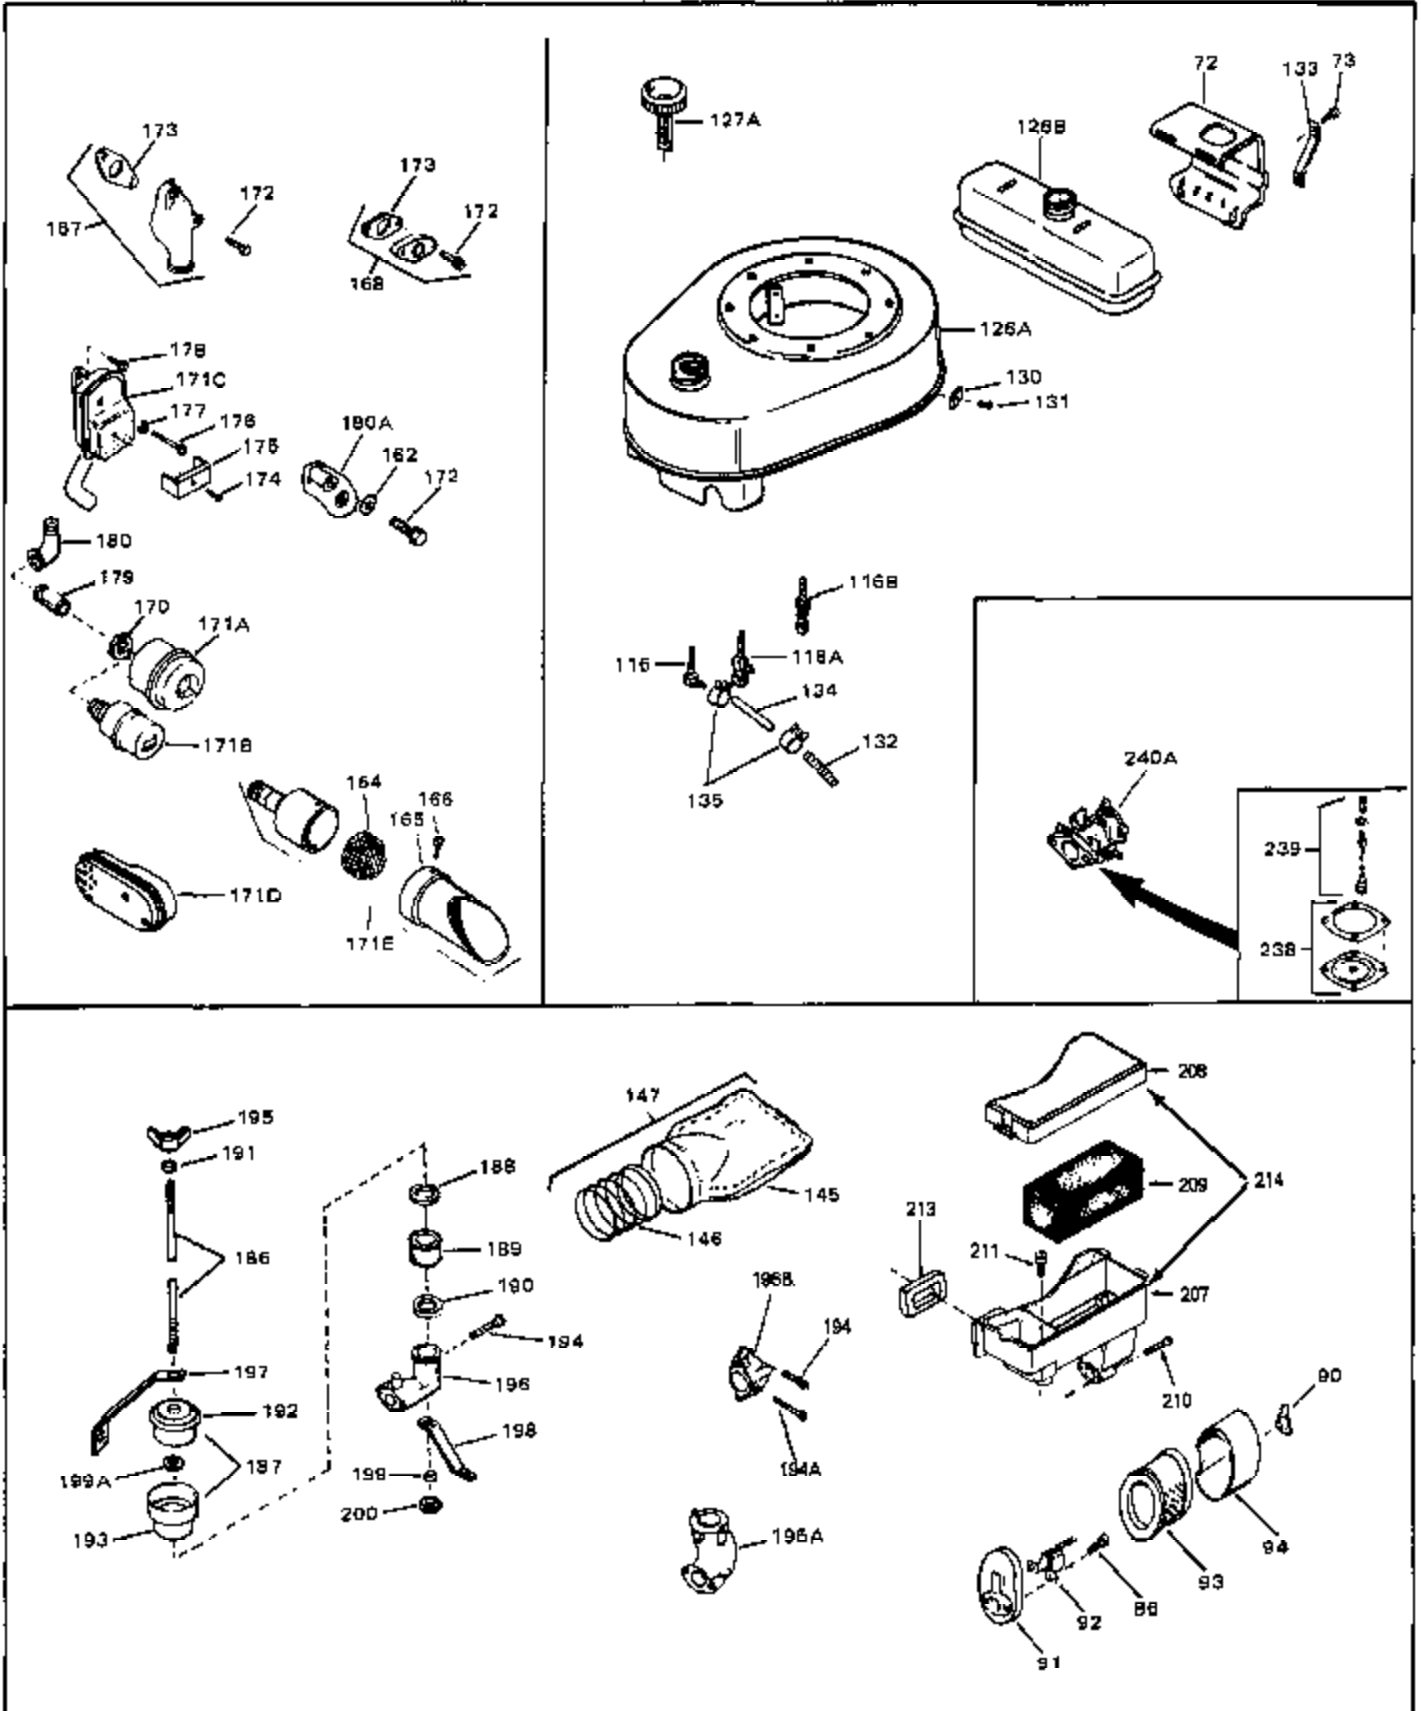

Ref #	Part Number	Qty	Description
72	31572	0	Strap, Fuel tank
73	650556	0	Screw
73	792028	0	Screw, Hex hd. Sems, 5/16-18 x 7/8
86	28820	0	Screw
116	28584	0	Strainer & Elbow
116B	28837	0	Strainer & Fitting
116A	29683	0	Strainer & Shut-off
130	28511	0	Plate, Securing
131	29747A	0	Screw
132	28819	0	Spring, Fuel line
133	31613	0	Brace, Fuel tank
134	29774	0	Line, Fuel (Braided 8.25")
134	30705	0	Line, Fuel (Braided 16")
134	30962	0	Line, Fuel (Braided 32")
134	30965	0	Line, Fuel (Braided 48")
135	26460	0	Clamp, Fuel line
145	31668	0	Bag, Pre-cleaner
146	31667	0	Spring, Pre-cleaner bag
147	730512	0	Kit, Pre-cleaner
162	8274	0	Lockwasher
164	33323	0	Screen, Muffler
165	33700	0	Cover & Tube, Muffler
166	650578	0	Screw
167	31288	0	Muffler Adapter Kit
168	730130	0	Muffler Adapter Kit
170	28443	0	Nut, Conduit (1/8" thick)
170	32862	0	Nut, Conduit (1/4" thick)
171E	391026	0	Muffler
172	30196	0	Screw
172	6021A	0	Screw, Hex flange hd., 5/16-18 x 1-1/2
172	650689	0	Screw
172	650695A	0	Screw, Hex flange hd., 5/16-18 x 2-1/4
172	650696	0	Screw, Hex hd., 5/16-18 x 2-3/4
172	650697A	0	Screw, Hex flange hd., 5/16-18 x 2-1/2
173	27930	0	Gasket, Exhaust
179	30244	0	Nipple, Exhaust pipe (2-1/2")
179	32332	0	Nipple, Exhaust pipe (2")
179	32454	0	Nipple, Exhaust pipe (1-3/8")
180	29574	0	Elbow, Exhaust (90°)
180	30209	0	Elbow, Exhaust (45°)
209	33631	0	Element, Air cleaner
210	650762	0	Screw, Fil. hd. Sems, 10-32 x 1-29/32
211	650707	0	Screw
213	34912	0	Gasket, Air cleaner-to-blower housing
214	33632A	0	Cover & Body Assy., Air cleaner