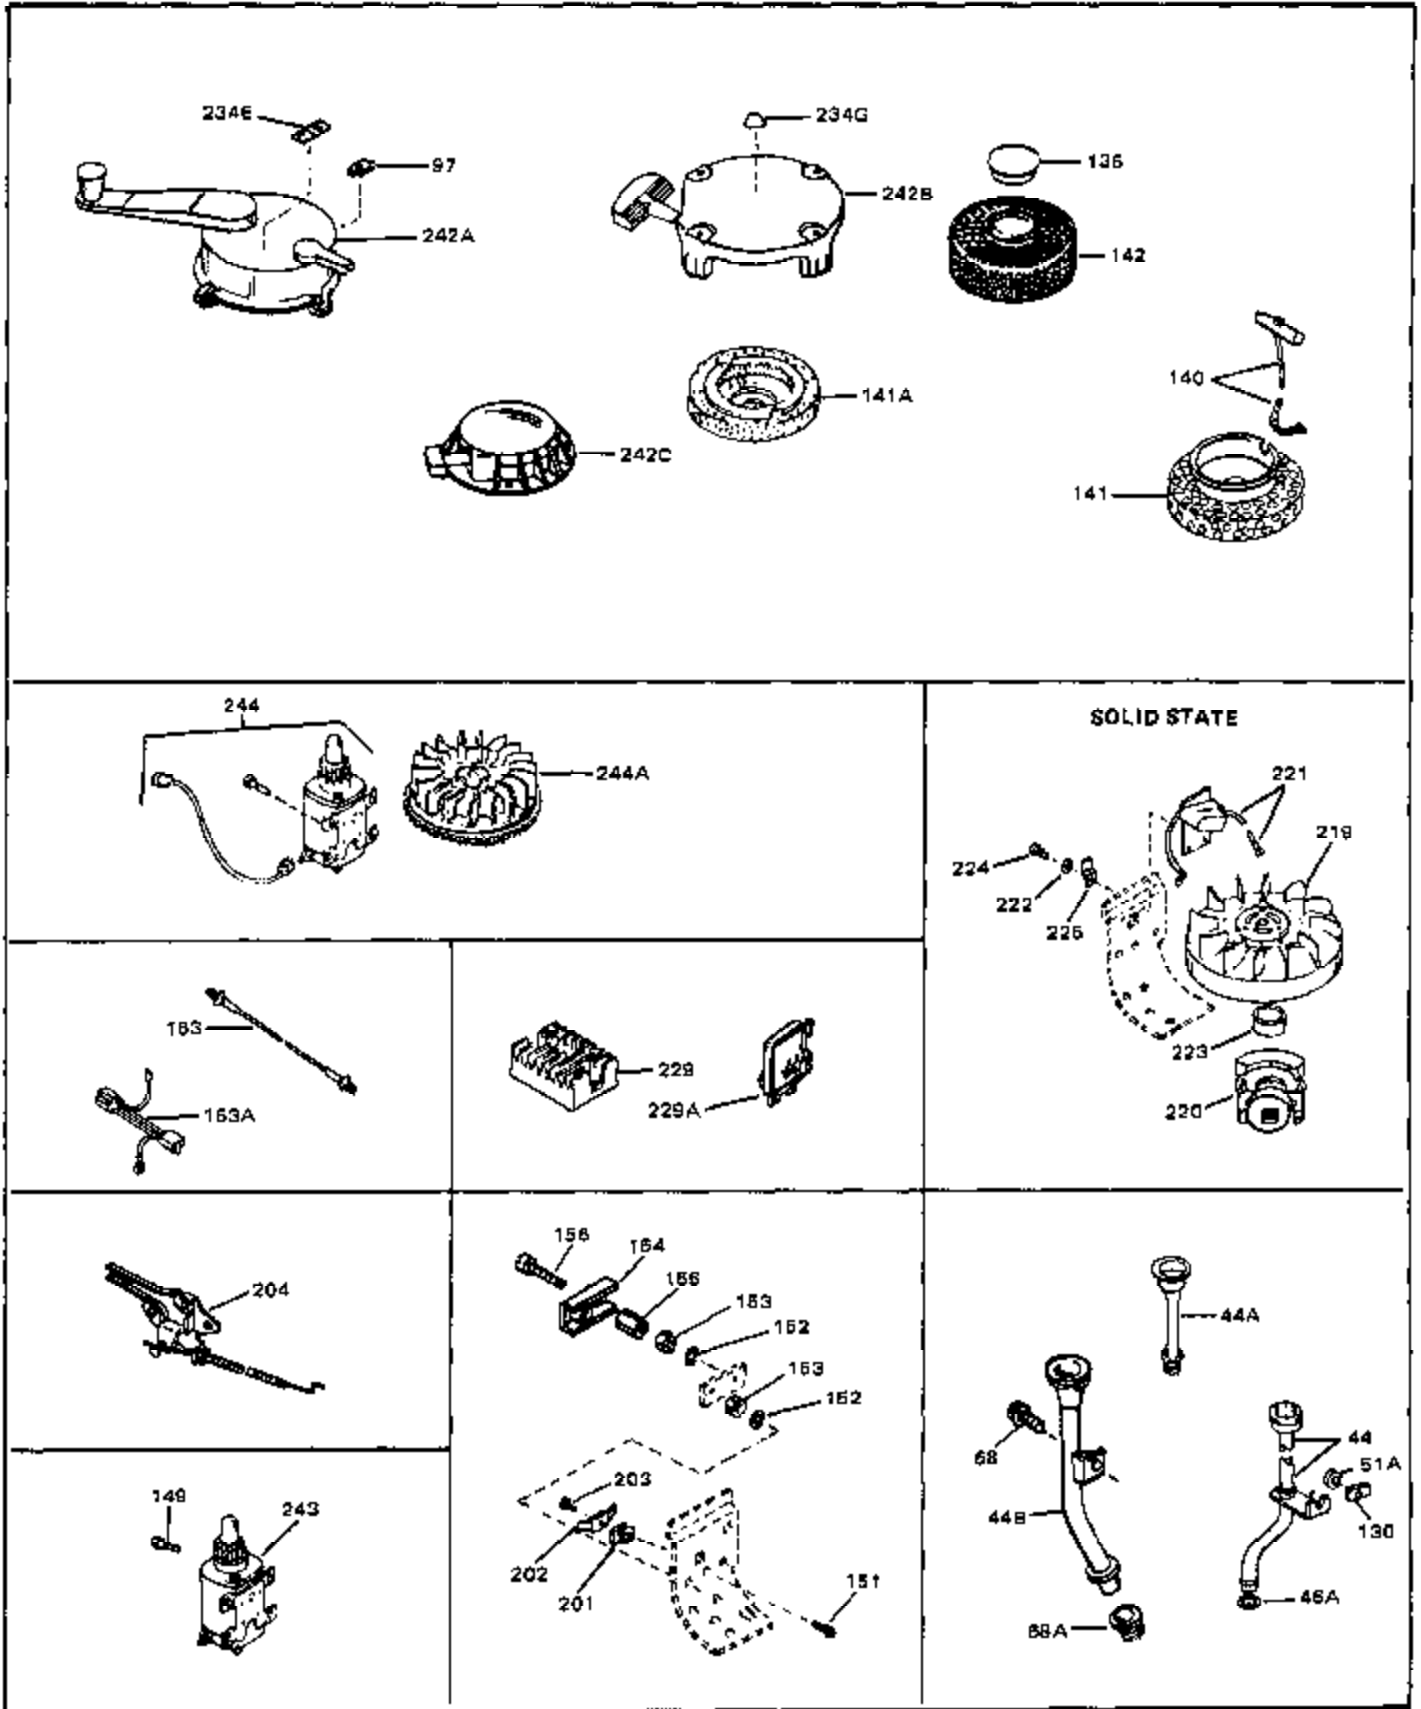

Engine Parts List #2

Ref #	Part Number	Qty	Description
44	31568	0	Tube, Oil filler
46A	30139	0	"O" Ring
51A	26073	0	Washer, Connecting rod bolt
51A	650690	0	Washer, Belleville
97	29749	0	Clip, Retaining
130	28511	0	Plate, Securing
140	590343	0	Rope & Handle Assy., Starter
141	28301	0	Pulley, Starter
149	30063	0	Screw
149	30688	0	Screw, Hex hd. Sems, 1/4-20 x 1/2
151	28726	0	Screw, Phil. rd. hd., 5-40 x 9/16
152	28727	0	Lockwasher
153	28728	0	Nut
154	30064	0	Cover, Rectifier panel
155	30065	0	Nut, Long 5-40
156	30066	0	Screw
163A	33018	0	Harness, Adapter
201	28545	0	Grommet, Plastic
202	33356	0	Terminal, Ground
203	650643	0	Screw
204	24522	0	Control, Throttle
234G	30595	0	Decal, Ezee-start
242C	590479	0	Starter, Rewind
244	33518A	0	Starter Motor Kit (110-120 Volt)
244A	30811A	0	Flywheel