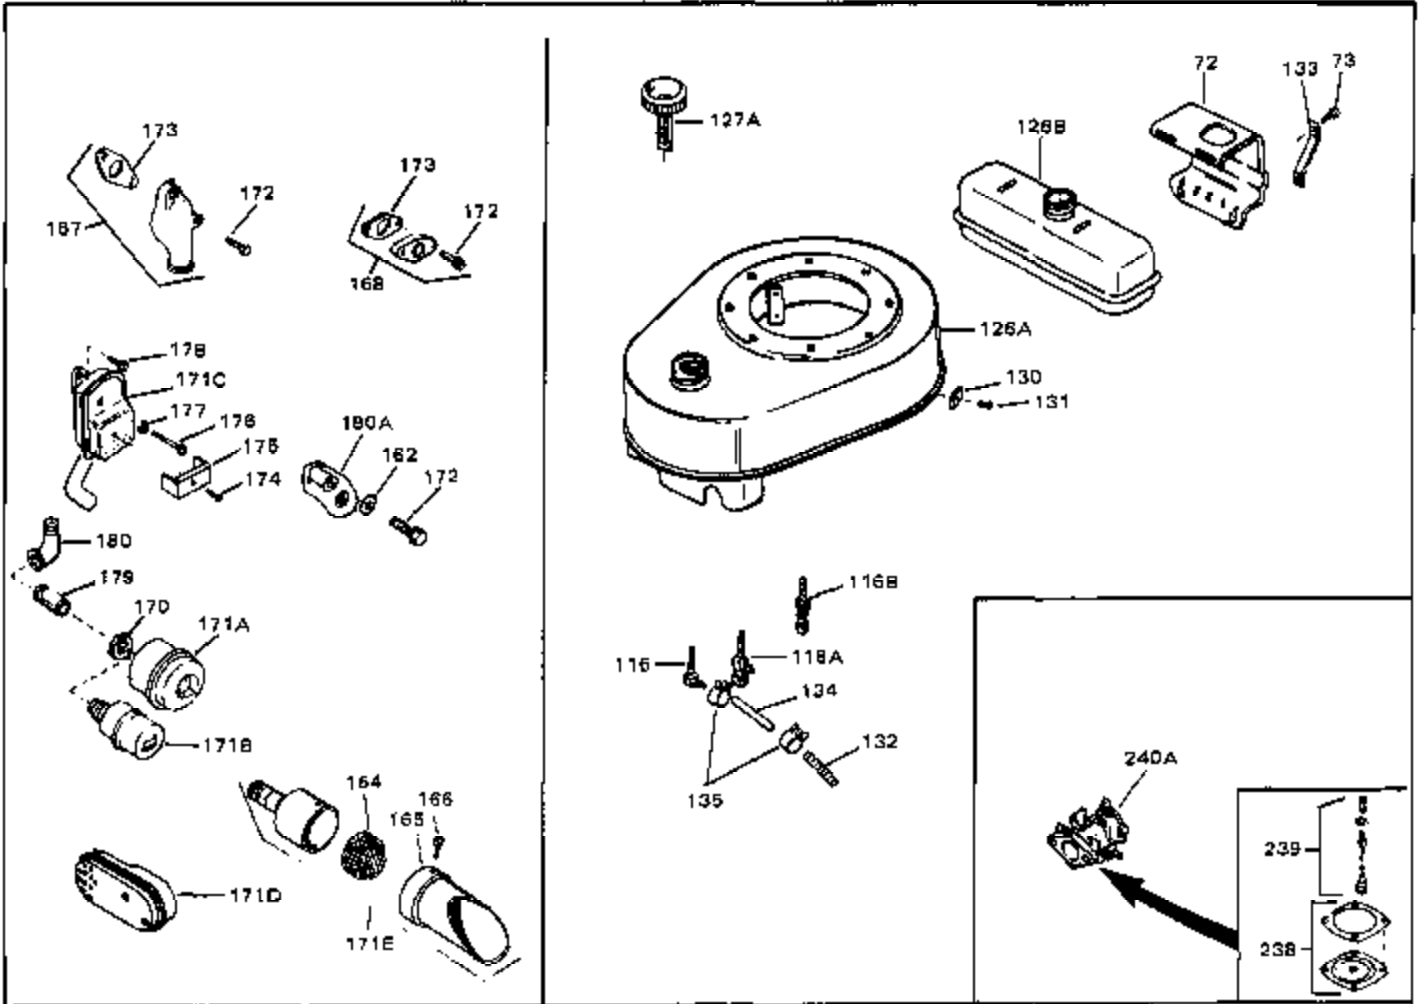

Ref #	Part Number	Qty	Description
	72 31572	0	Strap, Fuel tank
	73 650556	0	Screw
	73 792028	0	Screw, Hex hd. Sems, 5/16-18 x 7/8
	86 28820	0	Screw
116B	28837	0	Strainer & Fitting
116	28584	0	Strainer & Elbow
116A	29683	0	Strainer & Shut-off
130	28511	0	Plate, Securing
131	29747A	0	Screw
132	28819	0	Spring, Fuel line
133	31613	0	Brace, Fuel tank
134	29774	0	Line, Fuel (Braided 8.25")
134	30705	0	Line, Fuel (Braided 16")
134	30962	0	Line, Fuel (Braided 32")
134	30965	0	Line, Fuel (Braided 48")
135	26460	0	Clamp, Fuel line
145	31668	0	Bag, Pre-cleaner
146	31667	0	Spring, Pre-cleaner bag
147	730512	0	Kit, Pre-cleaner
162	8274	0	Lockwasher
164	33323	0	Screen, Muffler
165	33700	0	Cover & Tube, Muffler
166	650578	0	Screw
167	31288	0	Muffler Adapter Kit
168	730130	0	Muffler Adapter Kit
170	28443	0	Nut, Conduit (1/8" thick)
170	32862	0	Nut, Conduit (1/4" thick)
171E	391026	0	Muffler
172	30196	0	Screw
172	6021A	0	Screw, Hex flange hd., 5/16-18 x 1-1/2
172	650689	0	Screw
172	650695A	0	Screw, Hex flange hd., 5/16-18 x 2-1/4
172	650696	0	Screw, Hex hd., 5/16-18 x 2-3/4
172	650697A	0	Screw, Hex flange hd., 5/16-18 x 2-1/2
173	27930	0	Gasket, Exhaust
179	30244	0	Nipple, Exhaust pipe (2-1/2")
179	32332	0	Nipple, Exhaust pipe (2")
179	32454	0	Nipple, Exhaust pipe (1-3/8")
180	29574	0	Elbow, Exhaust (90°)
180	30209	0	Elbow, Exhaust (45°)