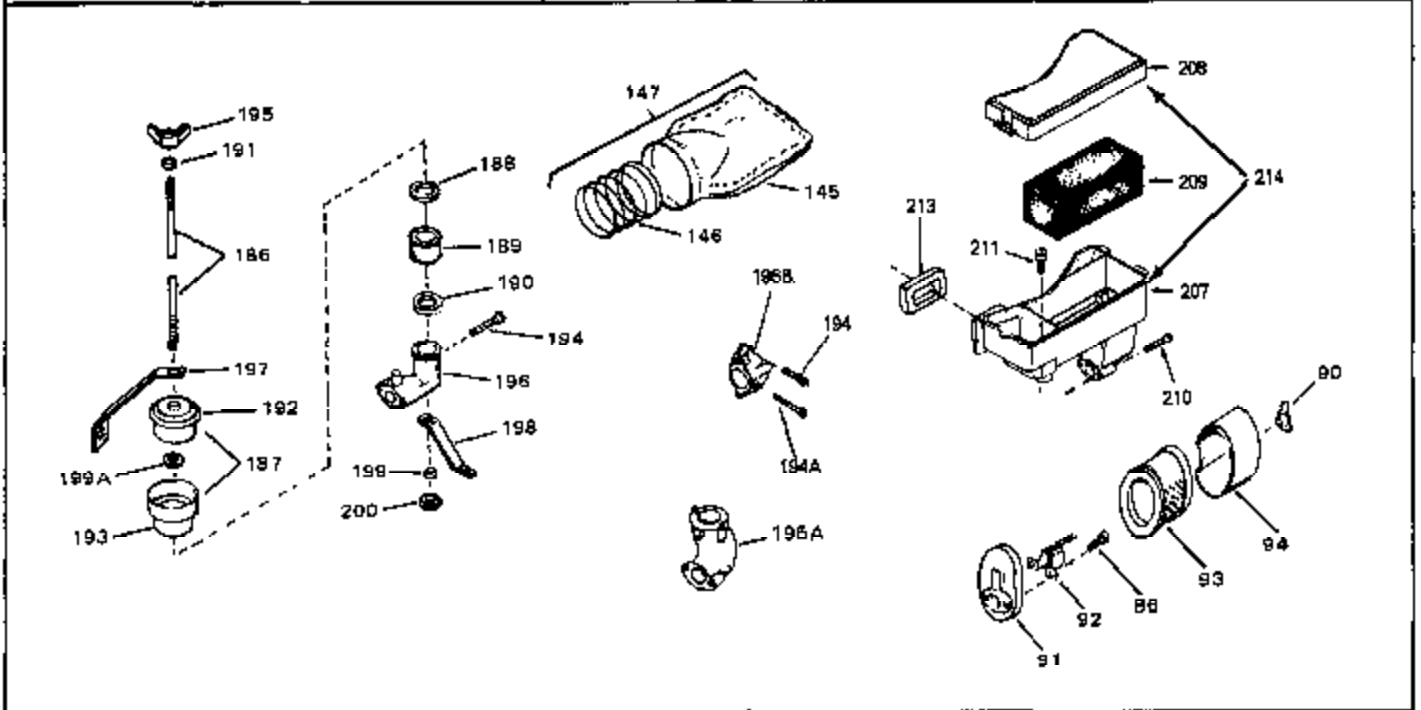

Ref #	Part Number	Qty	Description
	72 31572	0	Strap, Fuel tank
	73 650556	0	Screw
	73 792028	0	Screw, Hex hd. Sems, 5/16-18 x 7/8
	86 28820	0	Screw
116B	28837	0	Strainer & Fitting
116	28584	0	Strainer & Elbow
116A	29683	0	Strainer & Shut-off
130	28511	0	Plate, Securing
131	29747A	0	Screw
132	28819	0	Spring, Fuel line
133	31613	0	Brace, Fuel tank
134	29774	0	Line, Fuel (Braided 8.25")
134	30705	0	Line, Fuel (Braided 16")
134	30962	0	Line, Fuel (Braided 32")
134	30965	0	Line, Fuel (Braided 48")
135	26460	0	Clamp, Fuel line
145	31668	0	Bag, Pre-cleaner
146	31667	0	Spring, Pre-cleaner bag
147	730512	0	Kit, Pre-cleaner
162	8274	0	Lockwasher
164	33323	0	Screen, Muffler
165	33700	0	Cover & Tube, Muffler
166	650578	0	Screw
167	31288	0	Muffler Adapter Kit
168	730130	0	Muffler Adapter Kit
170	28443	0	Nut, Conduit (1/8" thick)
170	32862	0	Nut, Conduit (1/4" thick)
171E	391026	0	Muffler
172	30196	0	Screw
172	6021A	0	Screw, Hex flange hd., 5/16-18 x 1-1/2
172	650689	0	Screw
172	650695A	0	Screw, Hex flange hd., 5/16-18 x 2-1/4
172	650696	0	Screw, Hex hd., 5/16-18 x 2-3/4
172	650697A	0	Screw, Hex flange hd., 5/16-18 x 2-1/2
173	27930	0	Gasket, Exhaust
179	30244	0	Nipple, Exhaust pipe (2-1/2")
179	32332	0	Nipple, Exhaust pipe (2")
179	32454	0	Nipple, Exhaust pipe (1-3/8")
180	29574	0	Elbow, Exhaust (90°)
180	30209	0	Elbow, Exhaust (45°)