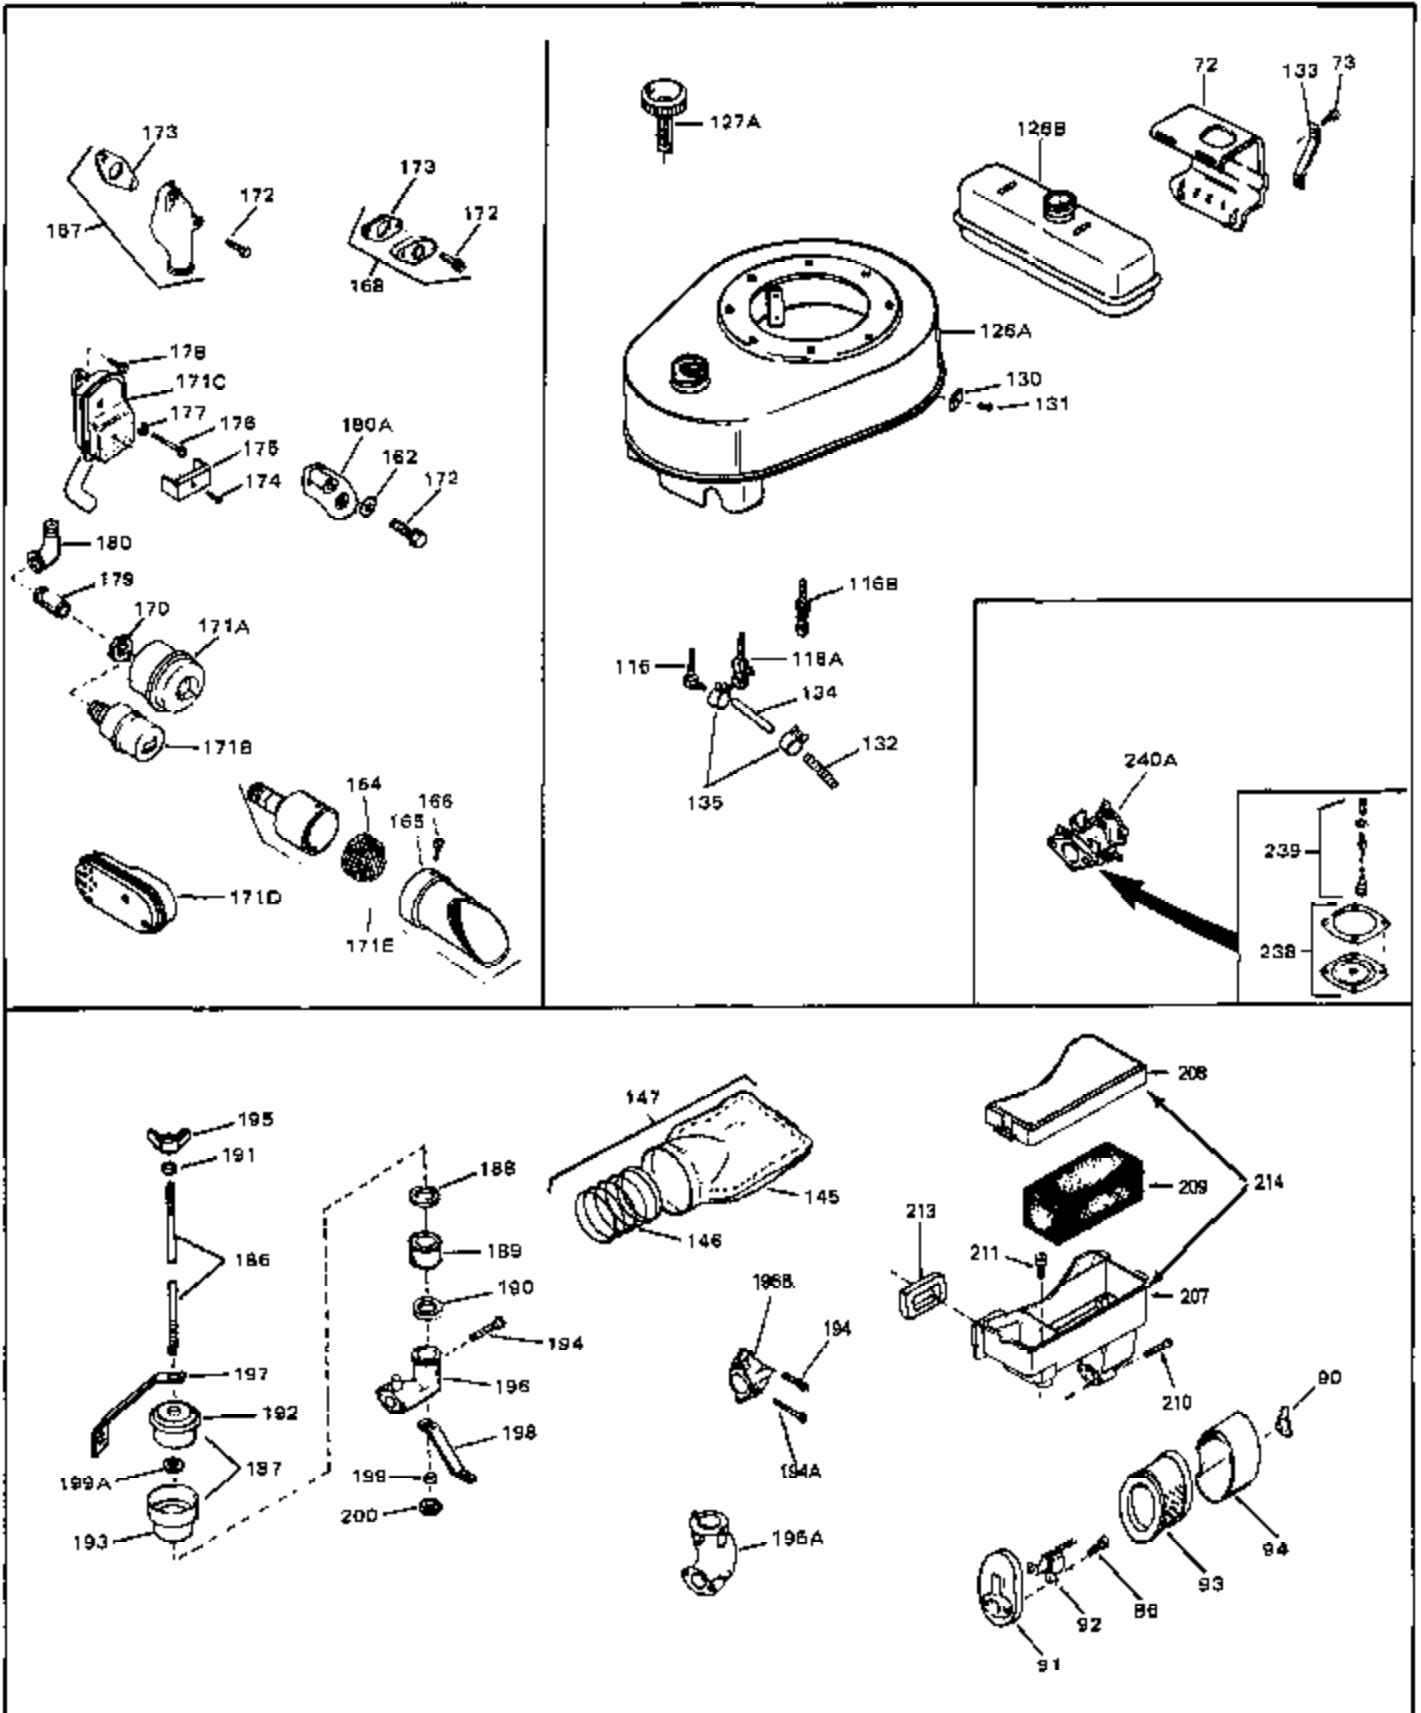

Ref #	Part Number	Qty	Description
72	31572	0	Strap, Fuel tank
73	650556	0	Screw
73	792028	0	Screw, Hex hd. Sems, 5/16-18 x 7/8
86	28820	0	Screw
116B	28837	0	Strainer & Fitting
116	28584	0	Strainer & Elbow
116A	29683	0	Strainer & Shut-off
130	28511	0	Plate, Securing
131	29747A	0	Screw
132	28819	0	Spring, Fuel line
133	31613	0	Brace, Fuel tank
134	29774	0	Line, Fuel (Braided 8.25")
134	30705	0	Line, Fuel (Braided 16")
134	30962	0	Line, Fuel (Braided 32")
134	30965	0	Line, Fuel (Braided 48")
135	26460	0	Clamp, Fuel line
145	31668	0	Bag, Pre-cleaner
146	31667	0	Spring, Pre-cleaner bag
147	730512	0	Kit, Pre-cleaner
162	8274	0	Lockwasher
164	33323	0	Screen, Muffler
165	33700	0	Cover & Tube, Muffler
166	650578	0	Screw
167	31288	0	Muffler Adapter Kit
168	730130	0	Muffler Adapter Kit
170	28443	0	Nut, Conduit (1/8" thick)
170	32862	0	Nut, Conduit (1/4" thick)
171E	391026	0	Muffler
171A	29633	0	Muffler
172	30196	0	Screw
172	6021A	0	Screw, Hex flange hd., 5/16-18 x 1-1/2
172	650689	0	Screw
172	650695A	0	Screw, Hex flange hd., 5/16-18 x 2-1/4
172	650696	0	Screw, Hex hd., 5/16-18 x 2-3/4
172	650697A	0	Screw, Hex flange hd., 5/16-18 x 2-1/2
173	27930	0	Gasket, Exhaust
179	30244	0	Nipple, Exhaust pipe (2-1/2")
179	32332	0	Nipple, Exhaust pipe (2")
179	32454	0	Nipple, Exhaust pipe (1-3/8")
180	29574	0	Elbow, Exhaust (90°)
180	30209	0	Elbow, Exhaust (45°)