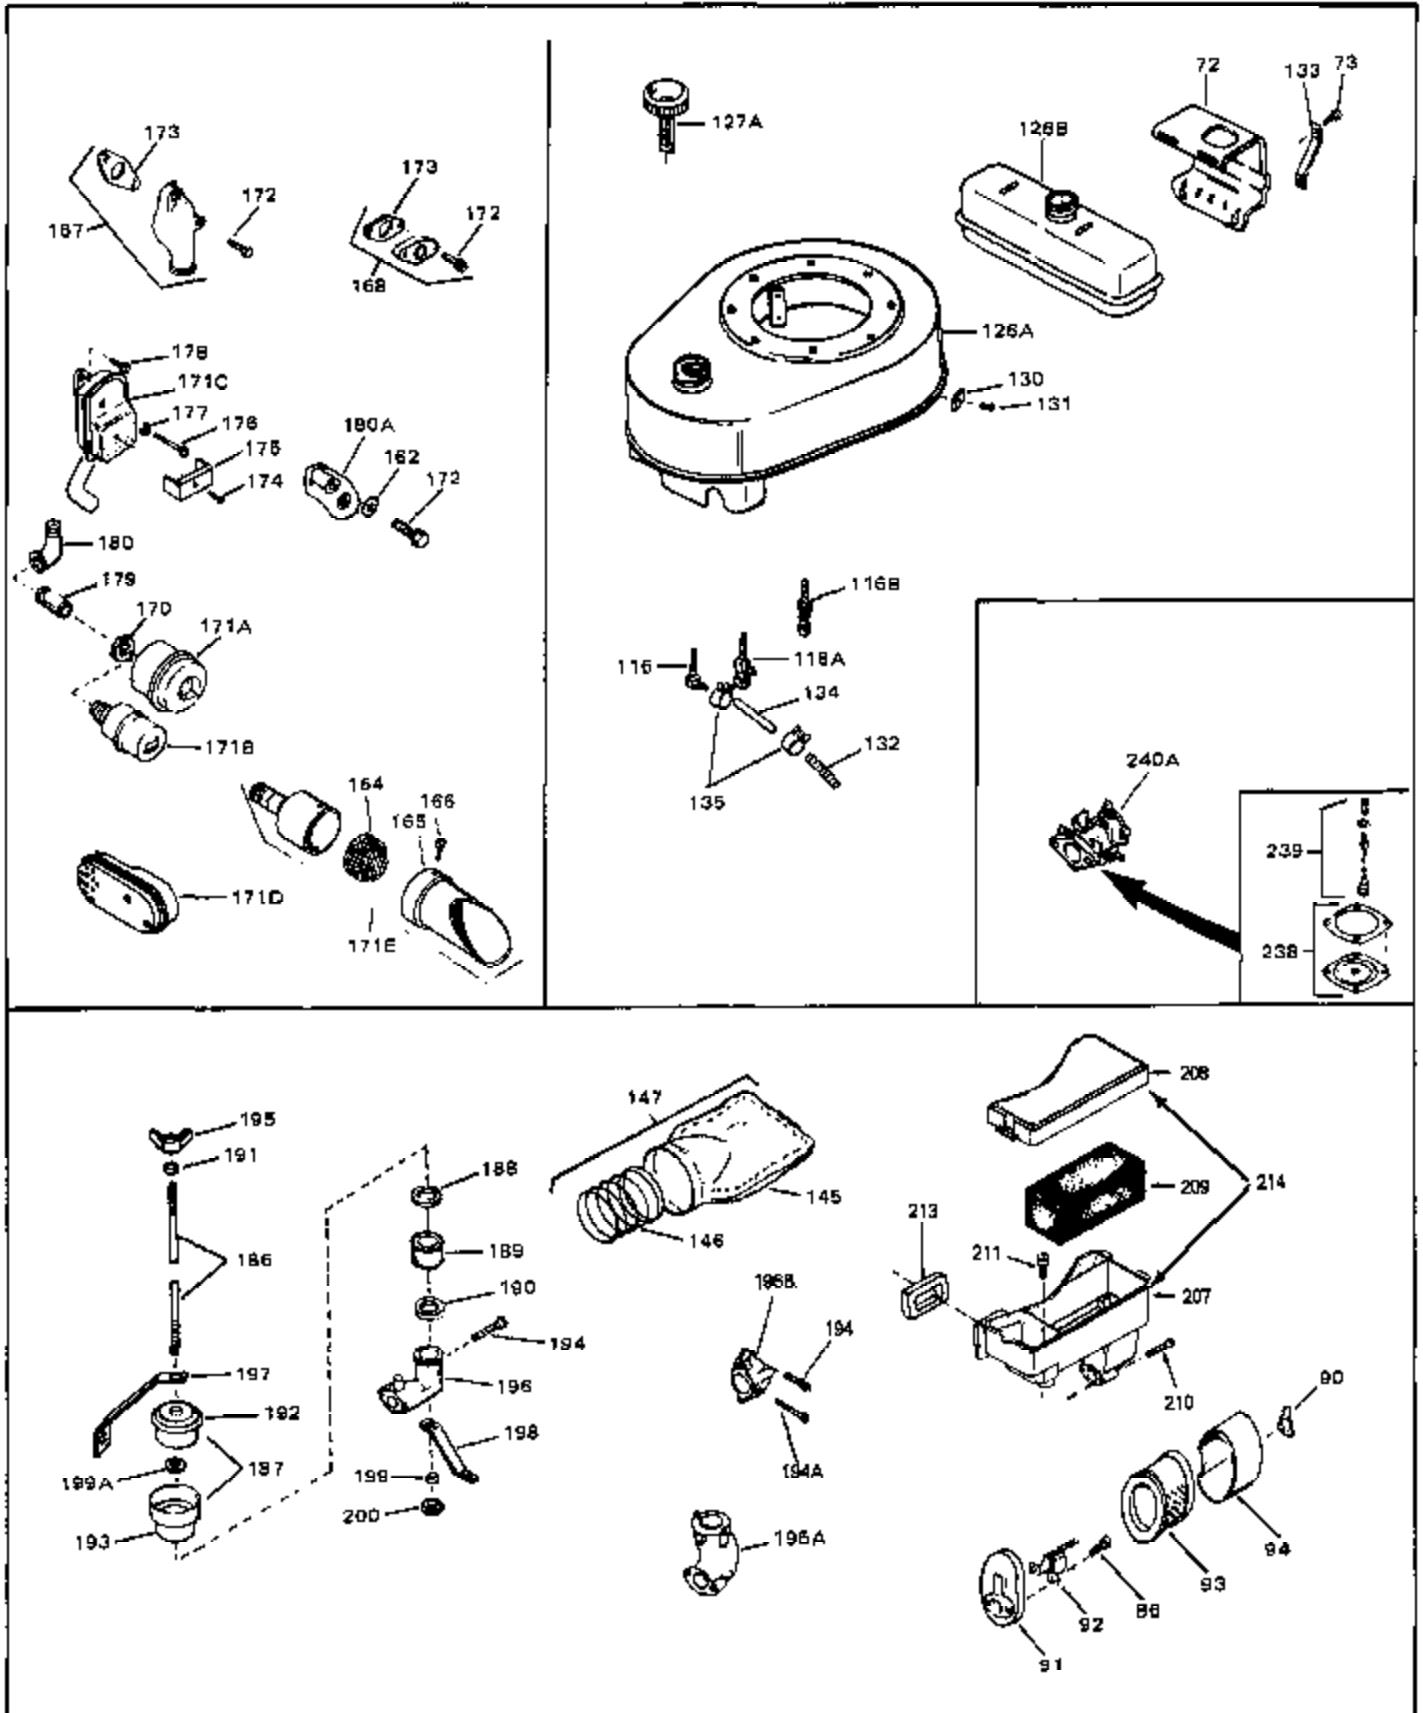

Ref #	Part Number	Qty	Description
72	31572	0	Strap, Fuel tank
73	650556	0	Screw
73	792028	0	Screw, Hex hd. Sems, 5/16-18 x 7/8
86	28820	0	Screw
116B	28837	0	Strainer & Fitting
116	28584	0	Strainer & Elbow
116A	29683	0	Strainer & Shut-off
130	28511	0	Plate, Securing
131	29747A	0	Screw
132	28819	0	Spring, Fuel line
133	31613	0	Brace, Fuel tank
134	29774	0	Line, Fuel (Braided 8.25")
134	30705	0	Line, Fuel (Braided 16")
134	30962	0	Line, Fuel (Braided 32")
134	30965	0	Line, Fuel (Braided 48")
135	26460	0	Clamp, Fuel line
145	31668	0	Bag, Pre-cleaner
146	31667	0	Spring, Pre-cleaner bag
147	730512	0	Kit, Pre-cleaner
162	8274	0	Lockwasher
164	33323	0	Screen, Muffler
165	33700	0	Cover & Tube, Muffler
166	650578	0	Screw
167	31288	0	Muffler Adapter Kit
168	730130	0	Muffler Adapter Kit
170	28443	0	Nut, Conduit (1/8" thick)
170	32862	0	Nut, Conduit (1/4" thick)
171E	391026	0	Muffler
171A	29633	0	Muffler
172	30196	0	Screw
172	6021A	0	Screw, Hex flange hd., 5/16-18 x 1-1/2
172	650689	0	Screw
172	650695A	0	Screw, Hex flange hd., 5/16-18 x 2-1/4
172	650696	0	Screw, Hex hd., 5/16-18 x 2-3/4
172	650697A	0	Screw, Hex flange hd., 5/16-18 x 2-1/2
173	27930	0	Gasket, Exhaust
179	30244	0	Nipple, Exhaust pipe (2-1/2")
179	32332	0	Nipple, Exhaust pipe (2")
179	32454	0	Nipple, Exhaust pipe (1-3/8")
180	29574	0	Elbow, Exhaust (90°)
180	30209	0	Elbow, Exhaust (45°)