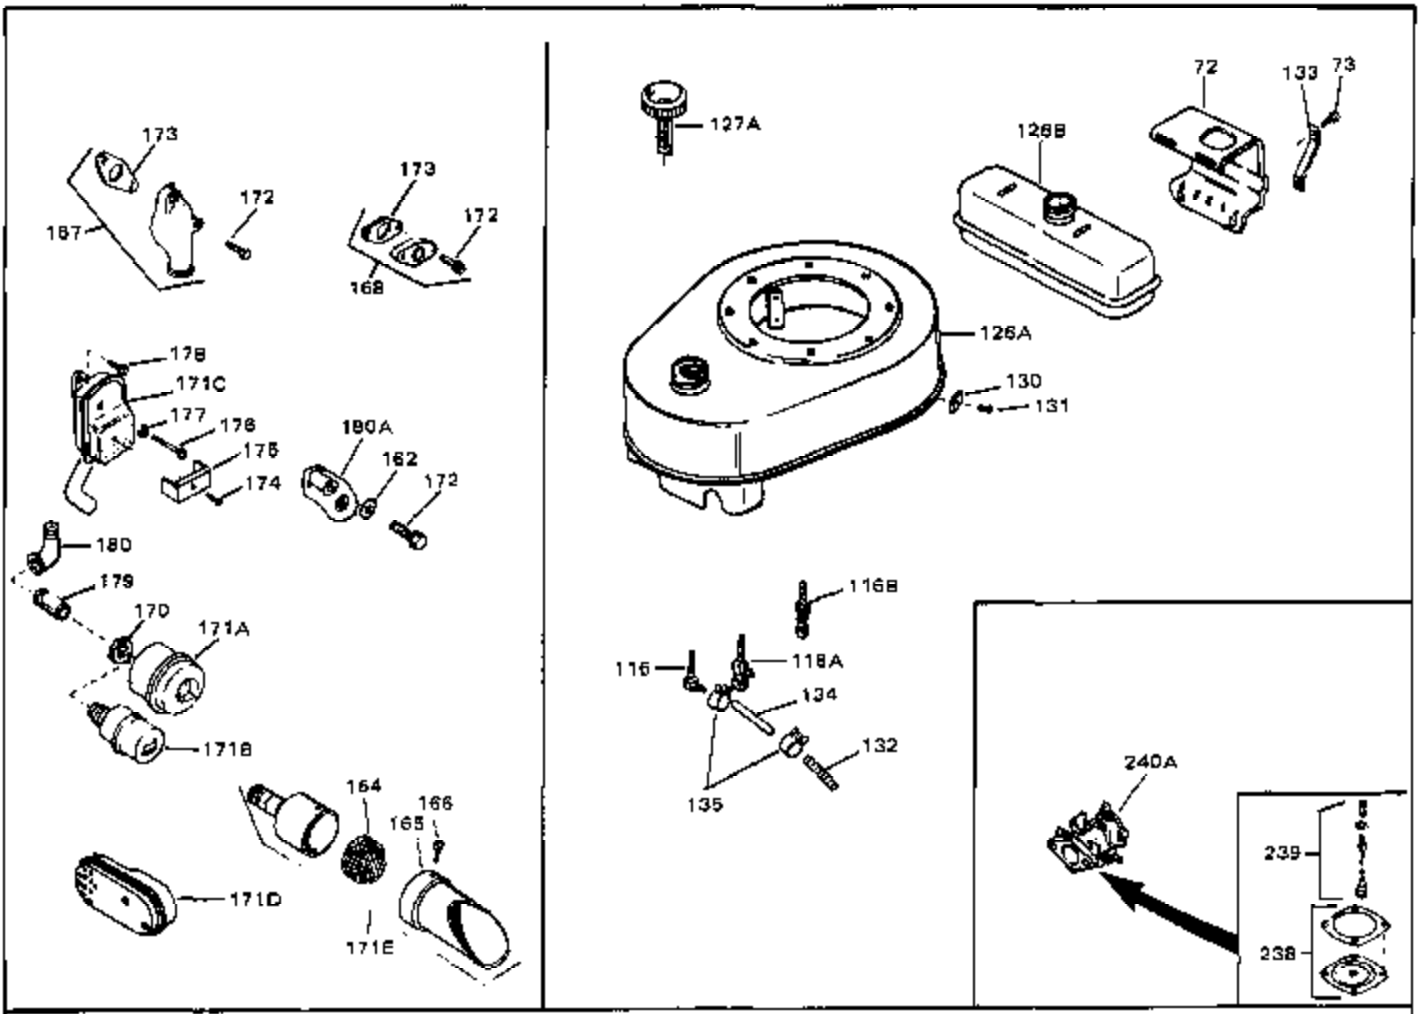

Ref #	Part Number	Qty	Description
	72 31572	0	Strap, Fuel tank
	73 650556	0	Screw
	73 792028	0	Screw, Hex hd. Sems, 5/16-18 x 7/8
	86 28820	0	Screw
116B	28837	0	Strainer & Fitting
116	28584	0	Strainer & Elbow
116A	29683	0	Strainer & Shut-off
130	28511	0	Plate, Securing
131	29747A	0	Screw
132	28819	0	Spring, Fuel line
133	31613	0	Brace, Fuel tank
134	29774	0	Line, Fuel (Braided 8.25")
134	30705	0	Line, Fuel (Braided 16")
134	30962	0	Line, Fuel (Braided 32")
134	30965	0	Line, Fuel (Braided 48")
135	26460	0	Clamp, Fuel line
145	31668	0	Bag, Pre-cleaner
146	31667	0	Spring, Pre-cleaner bag
147	730512	0	Kit, Pre-cleaner
162	8274	0	Lockwasher
164	33323	0	Screen, Muffler
165	33700	0	Cover & Tube, Muffler
166	650578	0	Screw
167	31288	0	Muffler Adapter Kit
168	730130	0	Muffler Adapter Kit
170	28443	0	Nut, Conduit (1/8" thick)
170	32862	0	Nut, Conduit (1/4" thick)
171E	391026	0	Muffler
172	30196	0	Screw
172	6021A	0	Screw, Hex flange hd., 5/16-18 x 1-1/2
172	650689	0	Screw
172	650695A	0	Screw, Hex flange hd., 5/16-18 x 2-1/4
172	650696	0	Screw, Hex hd., 5/16-18 x 2-3/4
172	650697A	0	Screw, Hex flange hd., 5/16-18 x 2-1/2
173	27930	0	Gasket, Exhaust
179	30244	0	Nipple, Exhaust pipe (2-1/2")
179	32332	0	Nipple, Exhaust pipe (2")
179	32454	0	Nipple, Exhaust pipe (1-3/8")
180	29574	0	Elbow, Exhaust (90°)
180	30209	0	Elbow, Exhaust (45°)