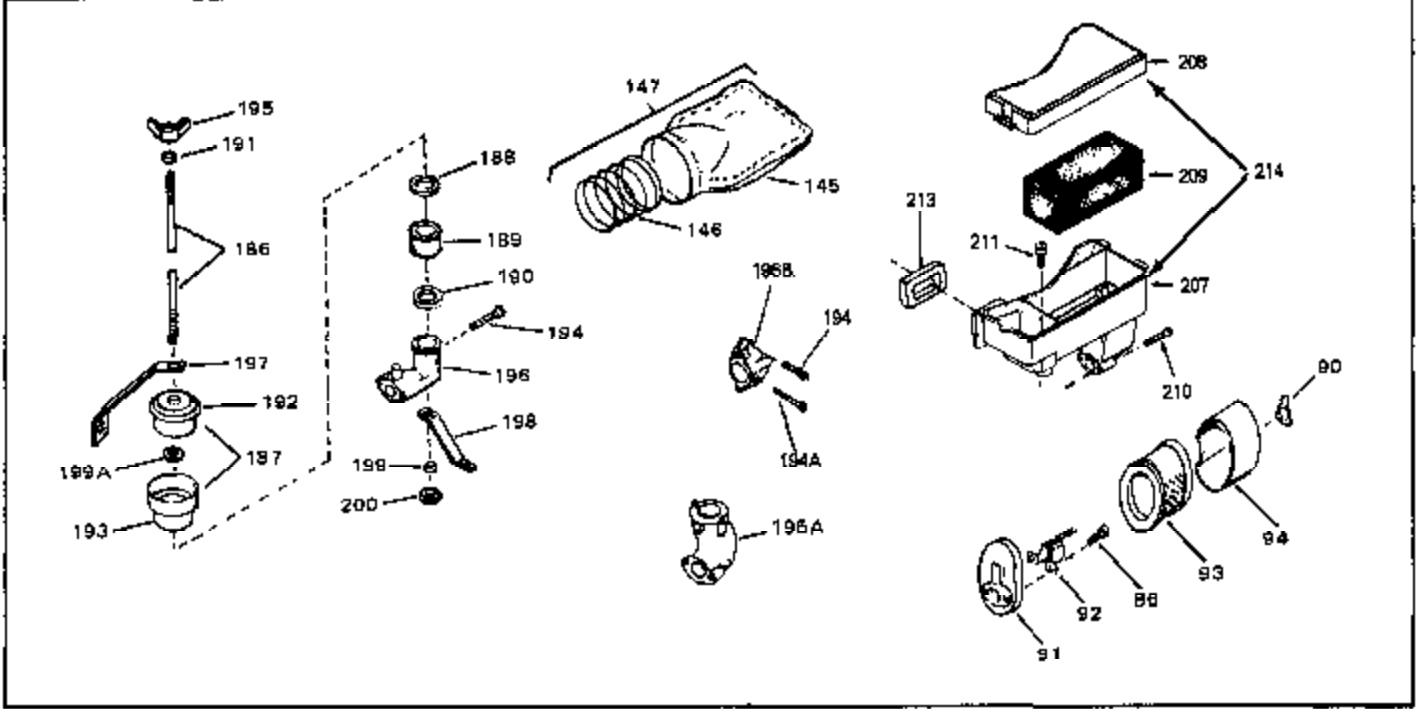

Ref #	Part Number	Qty	Description
	72 31572	0	Strap, Fuel tank
	73 650556	0	Screw
	73 792028	0	Screw, Hex hd. Sems, 5/16-18 x 7/8
	86 28820	0	Screw
116B	28837	0	Strainer & Fitting
116	28584	0	Strainer & Elbow
116A	29683	0	Strainer & Shut-off
130	28511	0	Plate, Securing
131	29747A	0	Screw
132	28819	0	Spring, Fuel line
133	31613	0	Brace, Fuel tank
134	29774	0	Line, Fuel (Braided 8.25")
134	30705	0	Line, Fuel (Braided 16")
134	30962	0	Line, Fuel (Braided 32")
134	30965	0	Line, Fuel (Braided 48")
135	26460	0	Clamp, Fuel line
145	31668	0	Bag, Pre-cleaner
146	31667	0	Spring, Pre-cleaner bag
147	730512	0	Kit, Pre-cleaner
162	8274	0	Lockwasher
164	33323	0	Screen, Muffler
165	33700	0	Cover & Tube, Muffler
166	650578	0	Screw
167	31288	0	Muffler Adapter Kit
168	730130	0	Muffler Adapter Kit
170	28443	0	Nut, Conduit (1/8" thick)
170	32862	0	Nut, Conduit (1/4" thick)
171E	391026	0	Muffler
172	30196	0	Screw
172	6021A	0	Screw, Hex flange hd., 5/16-18 x 1-1/2
172	650689	0	Screw
172	650695A	0	Screw, Hex flange hd., 5/16-18 x 2-1/4
172	650696	0	Screw, Hex hd., 5/16-18 x 2-3/4
172	650697A	0	Screw, Hex flange hd., 5/16-18 x 2-1/2
173	27930	0	Gasket, Exhaust
179	30244	0	Nipple, Exhaust pipe (2-1/2")
179	32332	0	Nipple, Exhaust pipe (2")
179	32454	0	Nipple, Exhaust pipe (1-3/8")
180	29574	0	Elbow, Exhaust (90°)
180	30209	0	Elbow, Exhaust (45°)