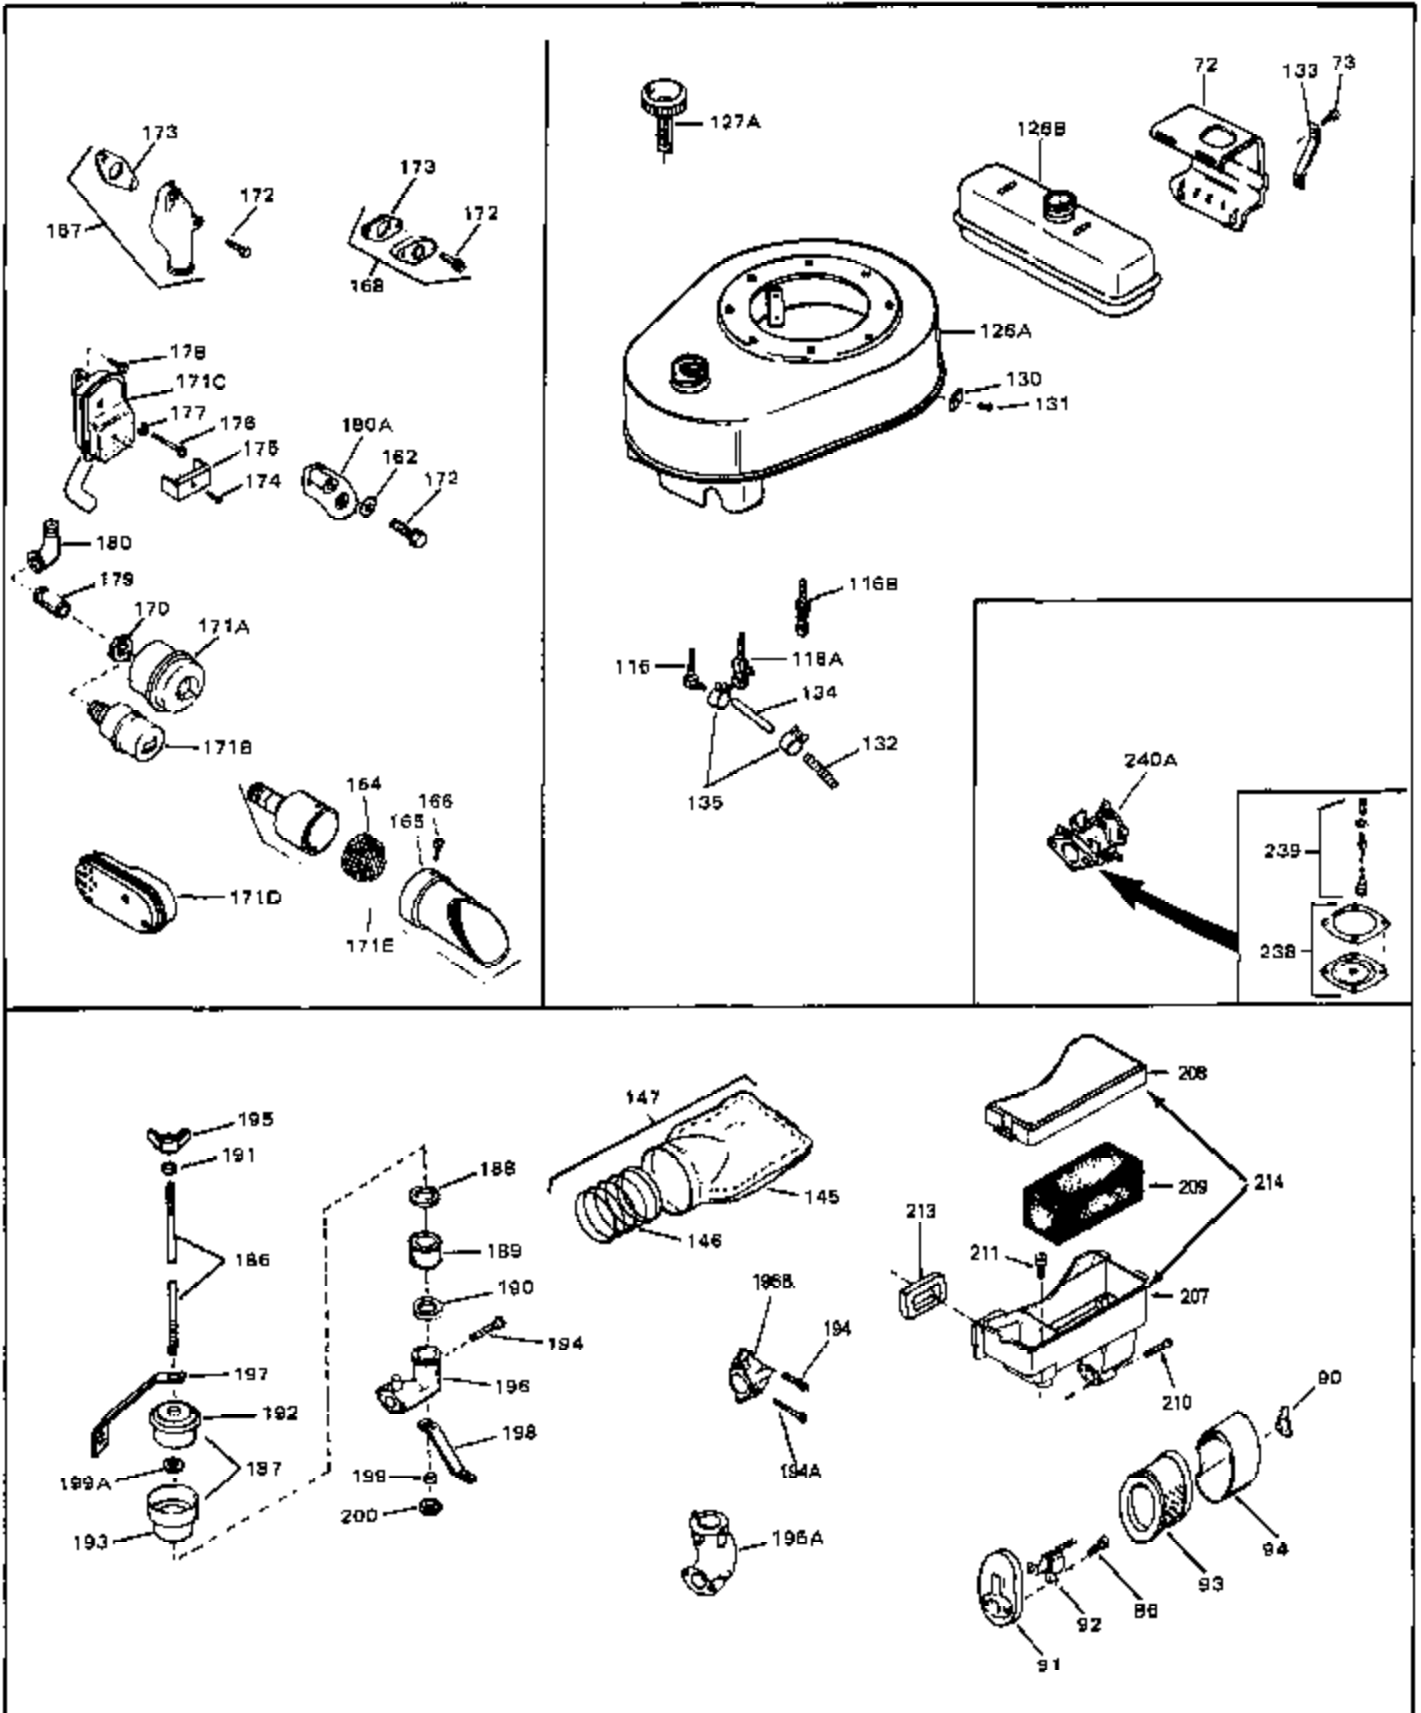

Ref #	Part Number	Qty	Description
72	31572	0	Strap, Fuel tank
73	650556	0	Screw
73	792028	0	Screw, Hex hd. Sems, 5/16-18 x 7/8
86	28820	0	Screw
116A	29683	0	Strainer & Shut-off
116B	28837	0	Strainer & Fitting
116	28584	0	Strainer & Elbow
130	28511	0	Plate, Securing
131	29747A	0	Screw
132	28819	0	Spring, Fuel line
133	31613	0	Brace, Fuel tank
134	29774	0	Line, Fuel (Braided 8.25")
134	30705	0	Line, Fuel (Braided 16")
134	30962	0	Line, Fuel (Braided 32")
134	30965	0	Line, Fuel (Braided 48")
135	26460	0	Clamp, Fuel line
145	31668	0	Bag, Pre-cleaner
146	31667	0	Spring, Pre-cleaner bag
147	730512	0	Kit, Pre-cleaner
162	8274	0	Lockwasher
164	33323	0	Screen, Muffler
165	33700	0	Cover & Tube, Muffler
166	650578	0	Screw
167	31288	0	Muffler Adapter Kit
168	730130	0	Muffler Adapter Kit
170	28443	0	Nut, Conduit (1/8" thick)
170	32862	0	Nut, Conduit (1/4" thick)
171E	391026	0	Muffler
172	30196	0	Screw
172	6021A	0	Screw, Hex flange hd., 5/16-18 x 1-1/2
172	650689	0	Screw
172	650695A	0	Screw, Hex flange hd., 5/16-18 x 2-1/4
172	650696	0	Screw, Hex hd., 5/16-18 x 2-3/4
172	650697A	0	Screw, Hex flange hd., 5/16-18 x 2-1/2
173	27930	0	Gasket, Exhaust
179	30244	0	Nipple, Exhaust pipe (2-1/2")
179	32332	0	Nipple, Exhaust pipe (2")
179	32454	0	Nipple, Exhaust pipe (1-3/8")
180	29574	0	Elbow, Exhaust (90°)
180	30209	0	Elbow, Exhaust (45°)
238	630978	0	Diaphragm & Gasket Assy.
239	630932A	0	Inlet Needle, Seat, Gasket & Spring Assy.
240A	631451	0	Carburetor