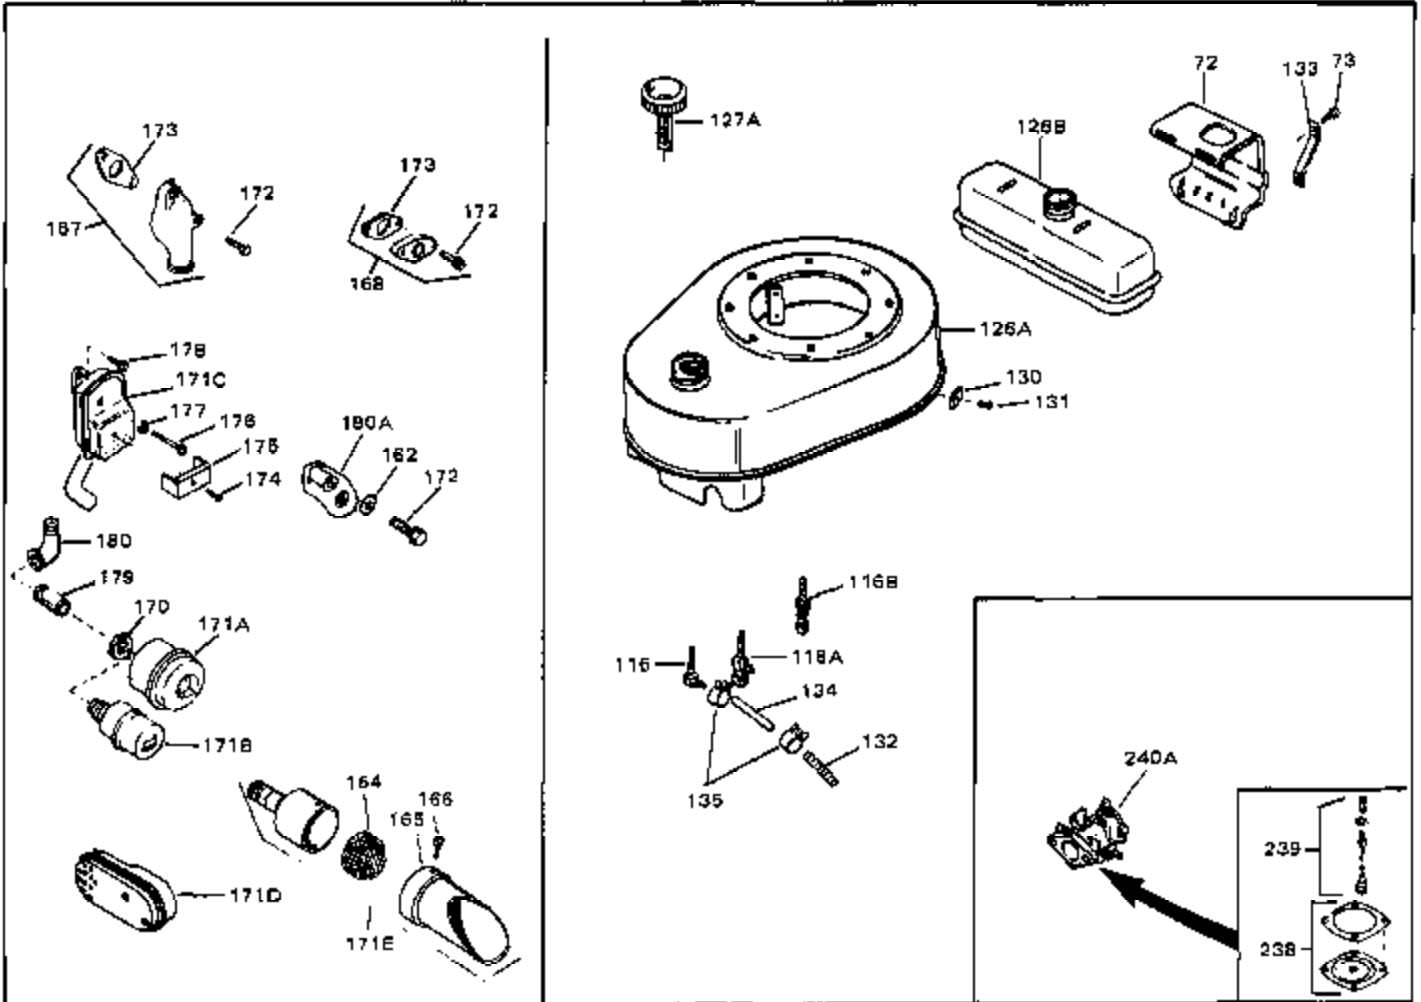

Ref #	Part Number	Qty	Description
	72 31572	0	Strap, Fuel tank
	73 650556	0	Screw
	73 792028	0	Screw, Hex hd. Sems, 5/16-18 x 7/8
	86 28820	0	Screw
116B	28837	0	Strainer & Fitting
116	28584	0	Strainer & Elbow
116A	29683	0	Strainer & Shut-off
130	28511	0	Plate, Securing
131	29747A	0	Screw
132	28819	0	Spring, Fuel line
133	31613	0	Brace, Fuel tank
134	29774	0	Line, Fuel (Braided 8.25")
134	30705	0	Line, Fuel (Braided 16")
134	30962	0	Line, Fuel (Braided 32")
134	30965	0	Line, Fuel (Braided 48")
135	26460	0	Clamp, Fuel line
145	31668	0	Bag, Pre-cleaner
146	31667	0	Spring, Pre-cleaner bag
147	730512	0	Kit, Pre-cleaner
162	8274	0	Lockwasher
164	33323	0	Screen, Muffler
165	33700	0	Cover & Tube, Muffler
166	650578	0	Screw
167	31288	0	Muffler Adapter Kit
168	730130	0	Muffler Adapter Kit
170	28443	0	Nut, Conduit (1/8" thick)
170	32862	0	Nut, Conduit (1/4" thick)
171E	391026	0	Muffler
172	30196	0	Screw
172	6021A	0	Screw, Hex flange hd., 5/16-18 x 1-1/2
172	650689	0	Screw
172	650695A	0	Screw, Hex flange hd., 5/16-18 x 2-1/4
172	650696	0	Screw, Hex hd., 5/16-18 x 2-3/4
172	650697A	0	Screw, Hex flange hd., 5/16-18 x 2-1/2
173	27930	0	Gasket, Exhaust
179	30244	0	Nipple, Exhaust pipe (2-1/2")
179	32332	0	Nipple, Exhaust pipe (2")
179	32454	0	Nipple, Exhaust pipe (1-3/8")
180	29574	0	Elbow, Exhaust (90°)
180	30209	0	Elbow, Exhaust (45°)