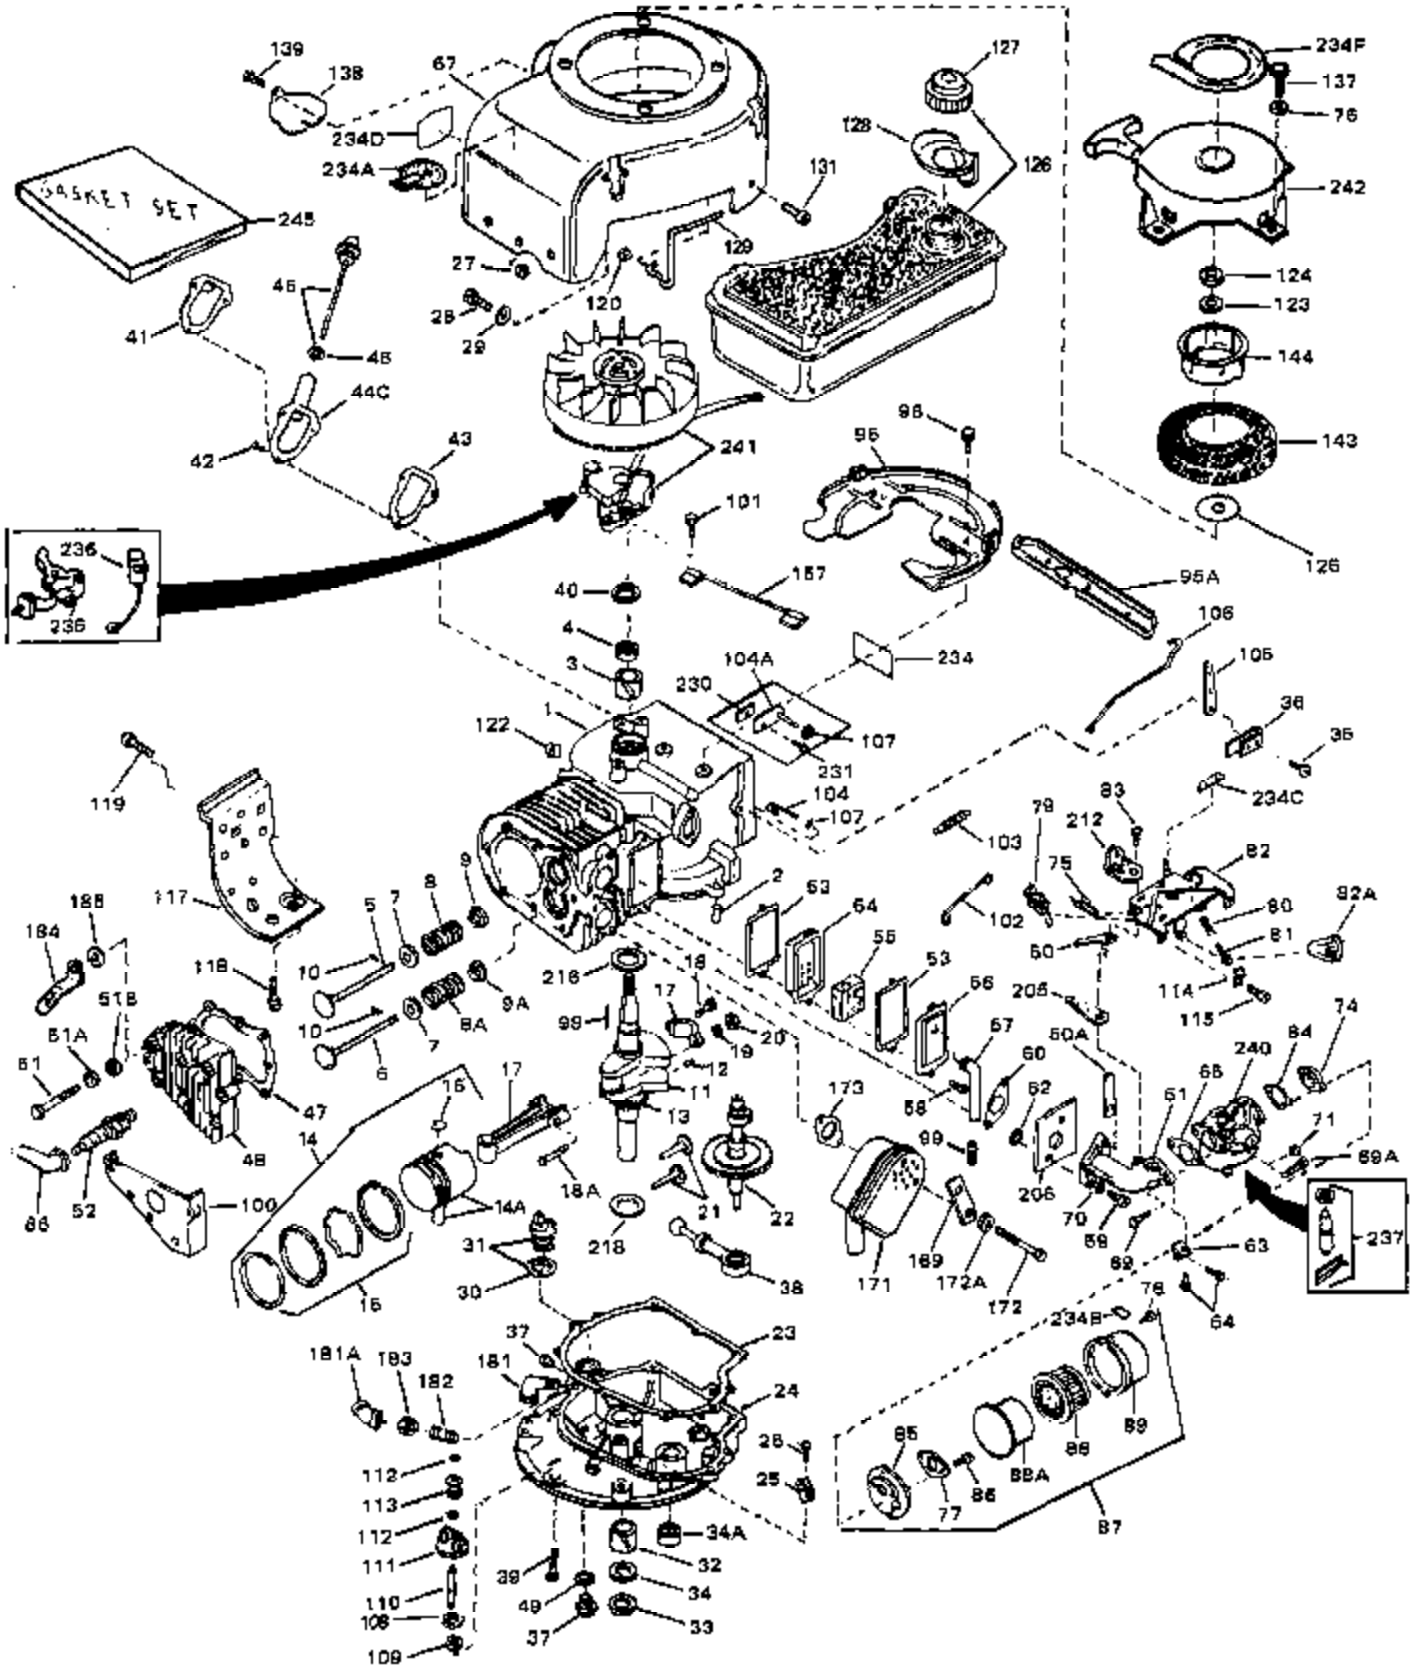

Engine Parts List #1