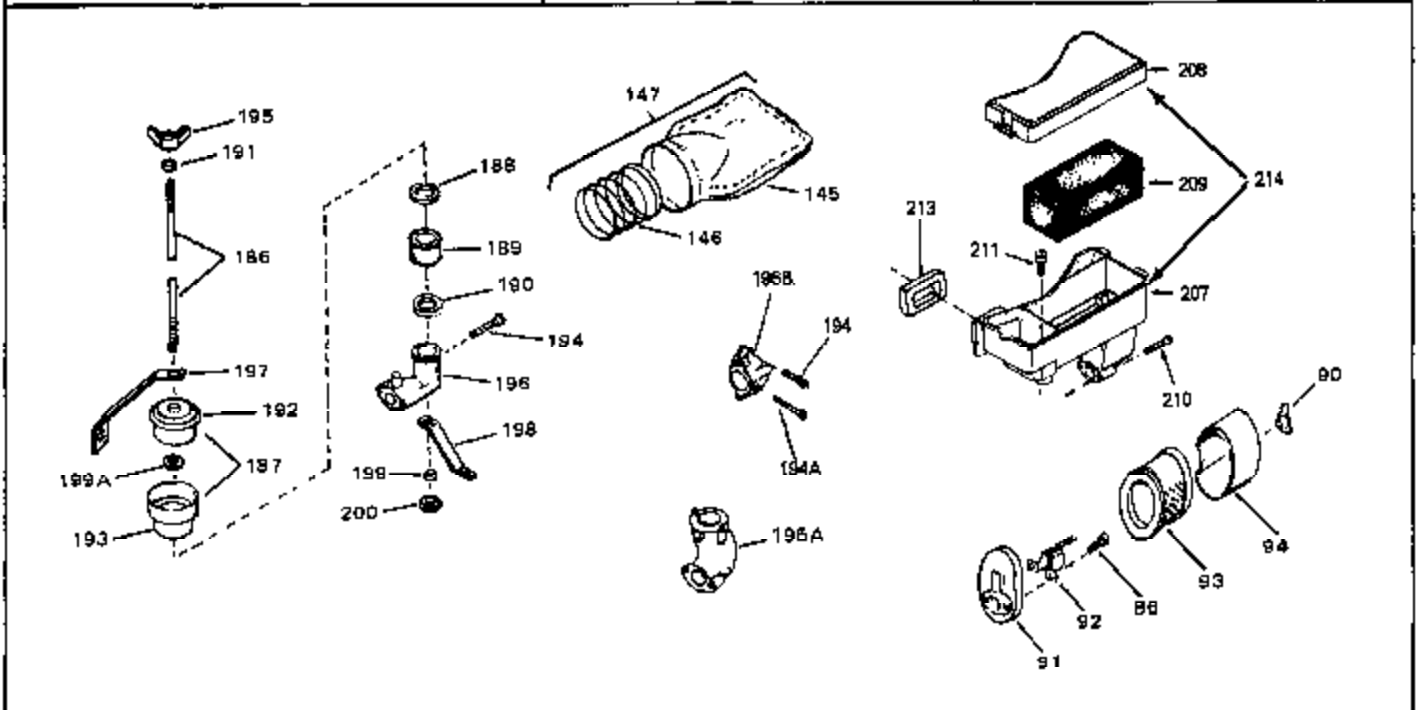

Ref #	Part Number	Qty	Description
	72 31572	0	Strap, Fuel tank
	73 650556	0	Screw
	73 792028	0	Screw, Hex hd. Sems, 5/16-18 x 7/8
	86 28820	0	Screw
116B	28837	0	Strainer & Fitting
116	28584	0	Strainer & Elbow
116A	29683	0	Strainer & Shut-off
130	28511	0	Plate, Securing
131	29747A	0	Screw
132	28819	0	Spring, Fuel line
133	31613	0	Brace, Fuel tank
134	29774	0	Line, Fuel (Braided 8.25")
134	30705	0	Line, Fuel (Braided 16")
134	30962	0	Line, Fuel (Braided 32")
134	30965	0	Line, Fuel (Braided 48")
135	26460	0	Clamp, Fuel line
145	31668	0	Bag, Pre-cleaner
146	31667	0	Spring, Pre-cleaner bag
147	730512	0	Kit, Pre-cleaner
162	8274	0	Lockwasher
164	33323	0	Screen, Muffler
165	33700	0	Cover & Tube, Muffler
166	650578	0	Screw
167	31288	0	Muffler Adapter Kit
168	730130	0	Muffler Adapter Kit
170	28443	0	Nut, Conduit (1/8" thick)
170	32862	0	Nut, Conduit (1/4" thick)
171E	391026	0	Muffler
172	30196	0	Screw
172	6021A	0	Screw, Hex flange hd., 5/16-18 x 1-1/2
172	650689	0	Screw
172	650695A	0	Screw, Hex flange hd., 5/16-18 x 2-1/4
172	650696	0	Screw, Hex hd., 5/16-18 x 2-3/4
172	650697A	0	Screw, Hex flange hd., 5/16-18 x 2-1/2
173	27930	0	Gasket, Exhaust
179	30244	0	Nipple, Exhaust pipe (2-1/2")
179	32332	0	Nipple, Exhaust pipe (2")
179	32454	0	Nipple, Exhaust pipe (1-3/8")
180	29574	0	Elbow, Exhaust (90°)
180	30209	0	Elbow, Exhaust (45°)