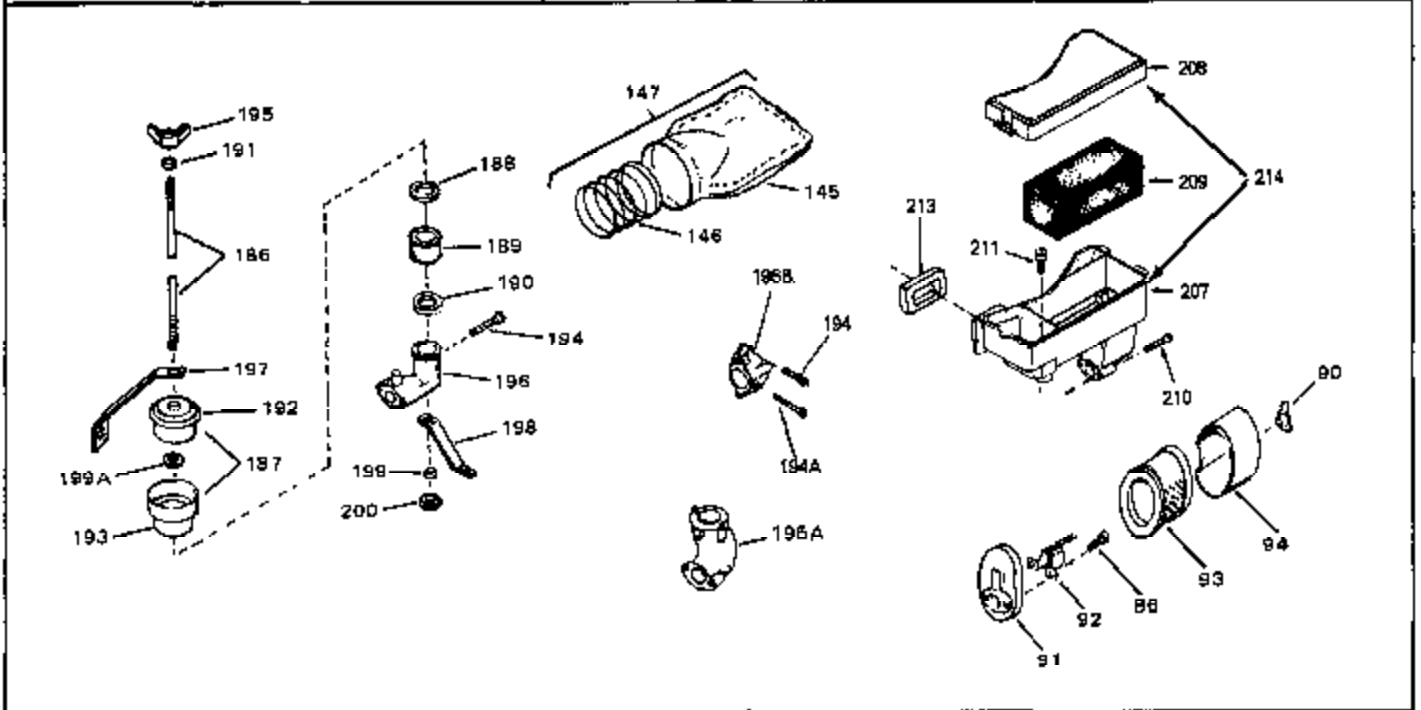

Ref #	Part Number	Qty	Description
72	31572	0	Strap, Fuel tank
73	650556	0	Screw
73	792028	0	Screw, Hex hd. Sems, 5/16-18 x 7/8
86	28820	0	Screw
116B	28837	0	Strainer & Fitting
116	28584	0	Strainer & Elbow
116A	29683	0	Strainer & Shut-off
130	28511	0	Plate, Securing
131	29747A	0	Screw
132	28819	0	Spring, Fuel line
133	31613	0	Brace, Fuel tank
134	29774	0	Line, Fuel (Braided 8.25")
134	30705	0	Line, Fuel (Braided 16")
134	30962	0	Line, Fuel (Braided 32")
134	30965	0	Line, Fuel (Braided 48")
135	26460	0	Clamp, Fuel line
145	31668	0	Bag, Pre-cleaner
146	31667	0	Spring, Pre-cleaner bag
147	730512	0	Kit, Pre-cleaner
162	8274	0	Lockwasher
164	33323	0	Screen, Muffler
165	33700	0	Cover & Tube, Muffler
166	650578	0	Screw
167	31288	0	Muffler Adapter Kit
168	730130	0	Muffler Adapter Kit
170	28443	0	Nut, Conduit (1/8" thick)
170	32862	0	Nut, Conduit (1/4" thick)
171E	391026	0	Muffler
172	30196	0	Screw
172	6021A	0	Screw, Hex flange hd., 5/16-18 x 1-1/2
172	650689	0	Screw
172	650695A	0	Screw, Hex flange hd., 5/16-18 x 2-1/4
172	650696	0	Screw, Hex hd., 5/16-18 x 2-3/4
172	650697A	0	Screw, Hex flange hd., 5/16-18 x 2-1/2
173	27930	0	Gasket, Exhaust
179	30244	0	Nipple, Exhaust pipe (2-1/2")
179	32332	0	Nipple, Exhaust pipe (2")
179	32454	0	Nipple, Exhaust pipe (1-3/8")
180	29574	0	Elbow, Exhaust (90°)
180	30209	0	Elbow, Exhaust (45°)