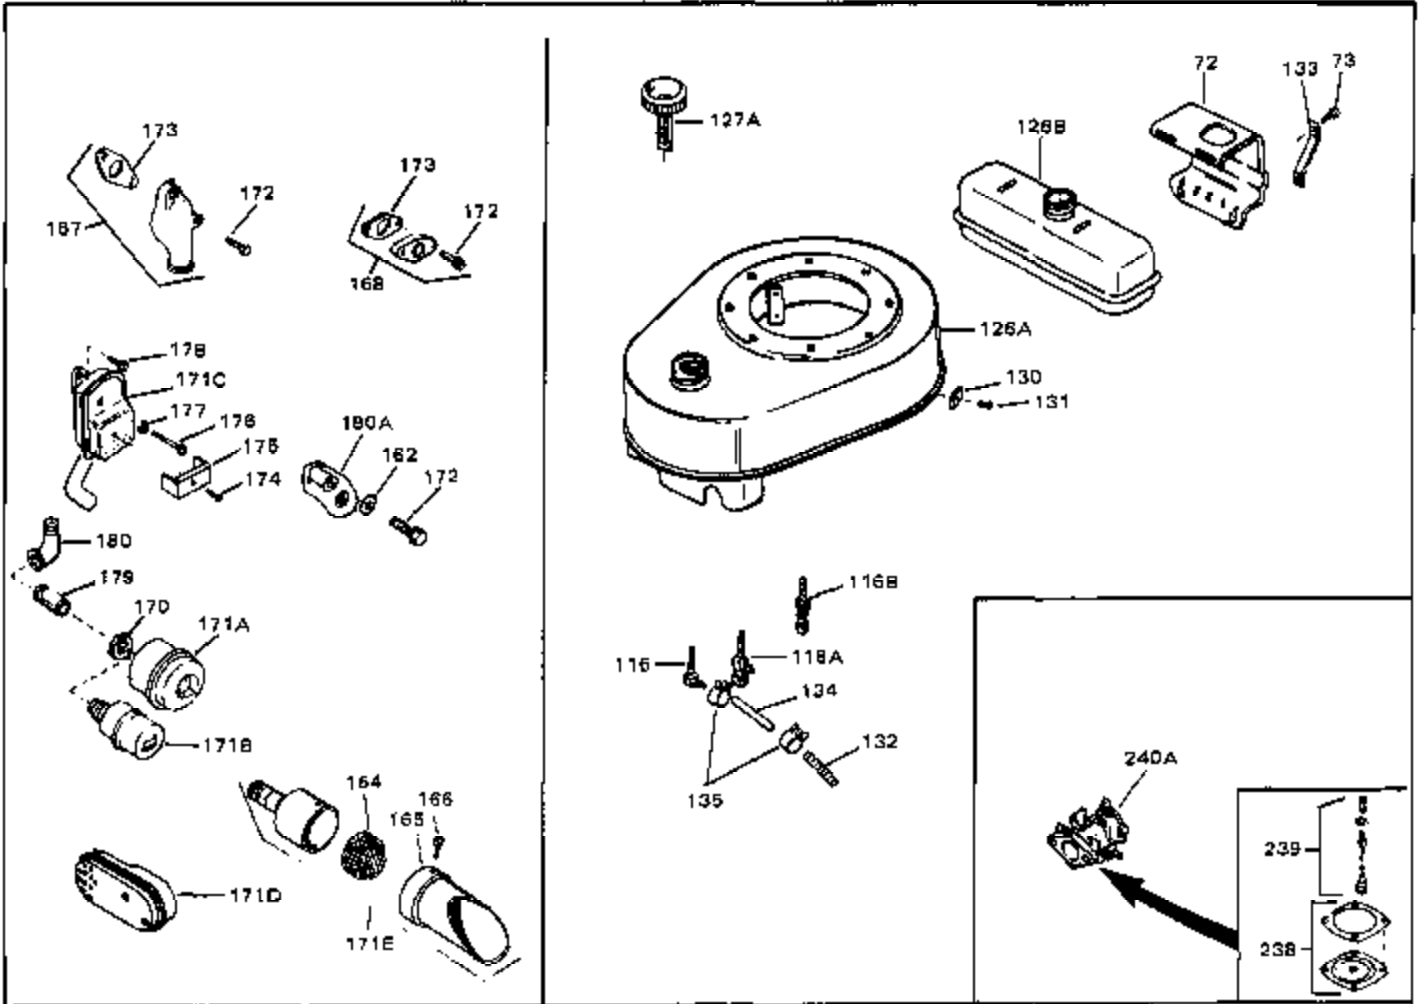

Ref #	Part Number	Qty	Description
72	31572	0	Strap, Fuel tank
73	650556	0	Screw
73	792028	0	Screw, Hex hd. Sems, 5/16-18 x 7/8
86	28820	0	Screw
116B	28837	0	Strainer & Fitting
116	28584	0	Strainer & Elbow
116A	29683	0	Strainer & Shut-off
130	28511	0	Plate, Securing
131	29747A	0	Screw
132	28819	0	Spring, Fuel line
133	31613	0	Brace, Fuel tank
134	29774	0	Line, Fuel (Braided 8.25")
134	30705	0	Line, Fuel (Braided 16")
134	30962	0	Line, Fuel (Braided 32")
134	30965	0	Line, Fuel (Braided 48")
135	26460	0	Clamp, Fuel line
145	31668	0	Bag, Pre-cleaner
146	31667	0	Spring, Pre-cleaner bag
147	730512	0	Kit, Pre-cleaner
162	8274	0	Lockwasher
164	33323	0	Screen, Muffler
165	33700	0	Cover & Tube, Muffler
166	650578	0	Screw
167	31288	0	Muffler Adapter Kit
168	730130	0	Muffler Adapter Kit
170	28443	0	Nut, Conduit (1/8" thick)
170	32862	0	Nut, Conduit (1/4" thick)
171E	391026	0	Muffler
172	30196	0	Screw
172	6021A	0	Screw, Hex flange hd., 5/16-18 x 1-1/2
172	650689	0	Screw
172	650695A	0	Screw, Hex flange hd., 5/16-18 x 2-1/4
172	650696	0	Screw, Hex hd., 5/16-18 x 2-3/4
172	650697A	0	Screw, Hex flange hd., 5/16-18 x 2-1/2
173	27930	0	Gasket, Exhaust
179	30244	0	Nipple, Exhaust pipe (2-1/2")
179	32332	0	Nipple, Exhaust pipe (2")
179	32454	0	Nipple, Exhaust pipe (1-3/8")
180	29574	0	Elbow, Exhaust (90°)
180	30209	0	Elbow, Exhaust (45°)