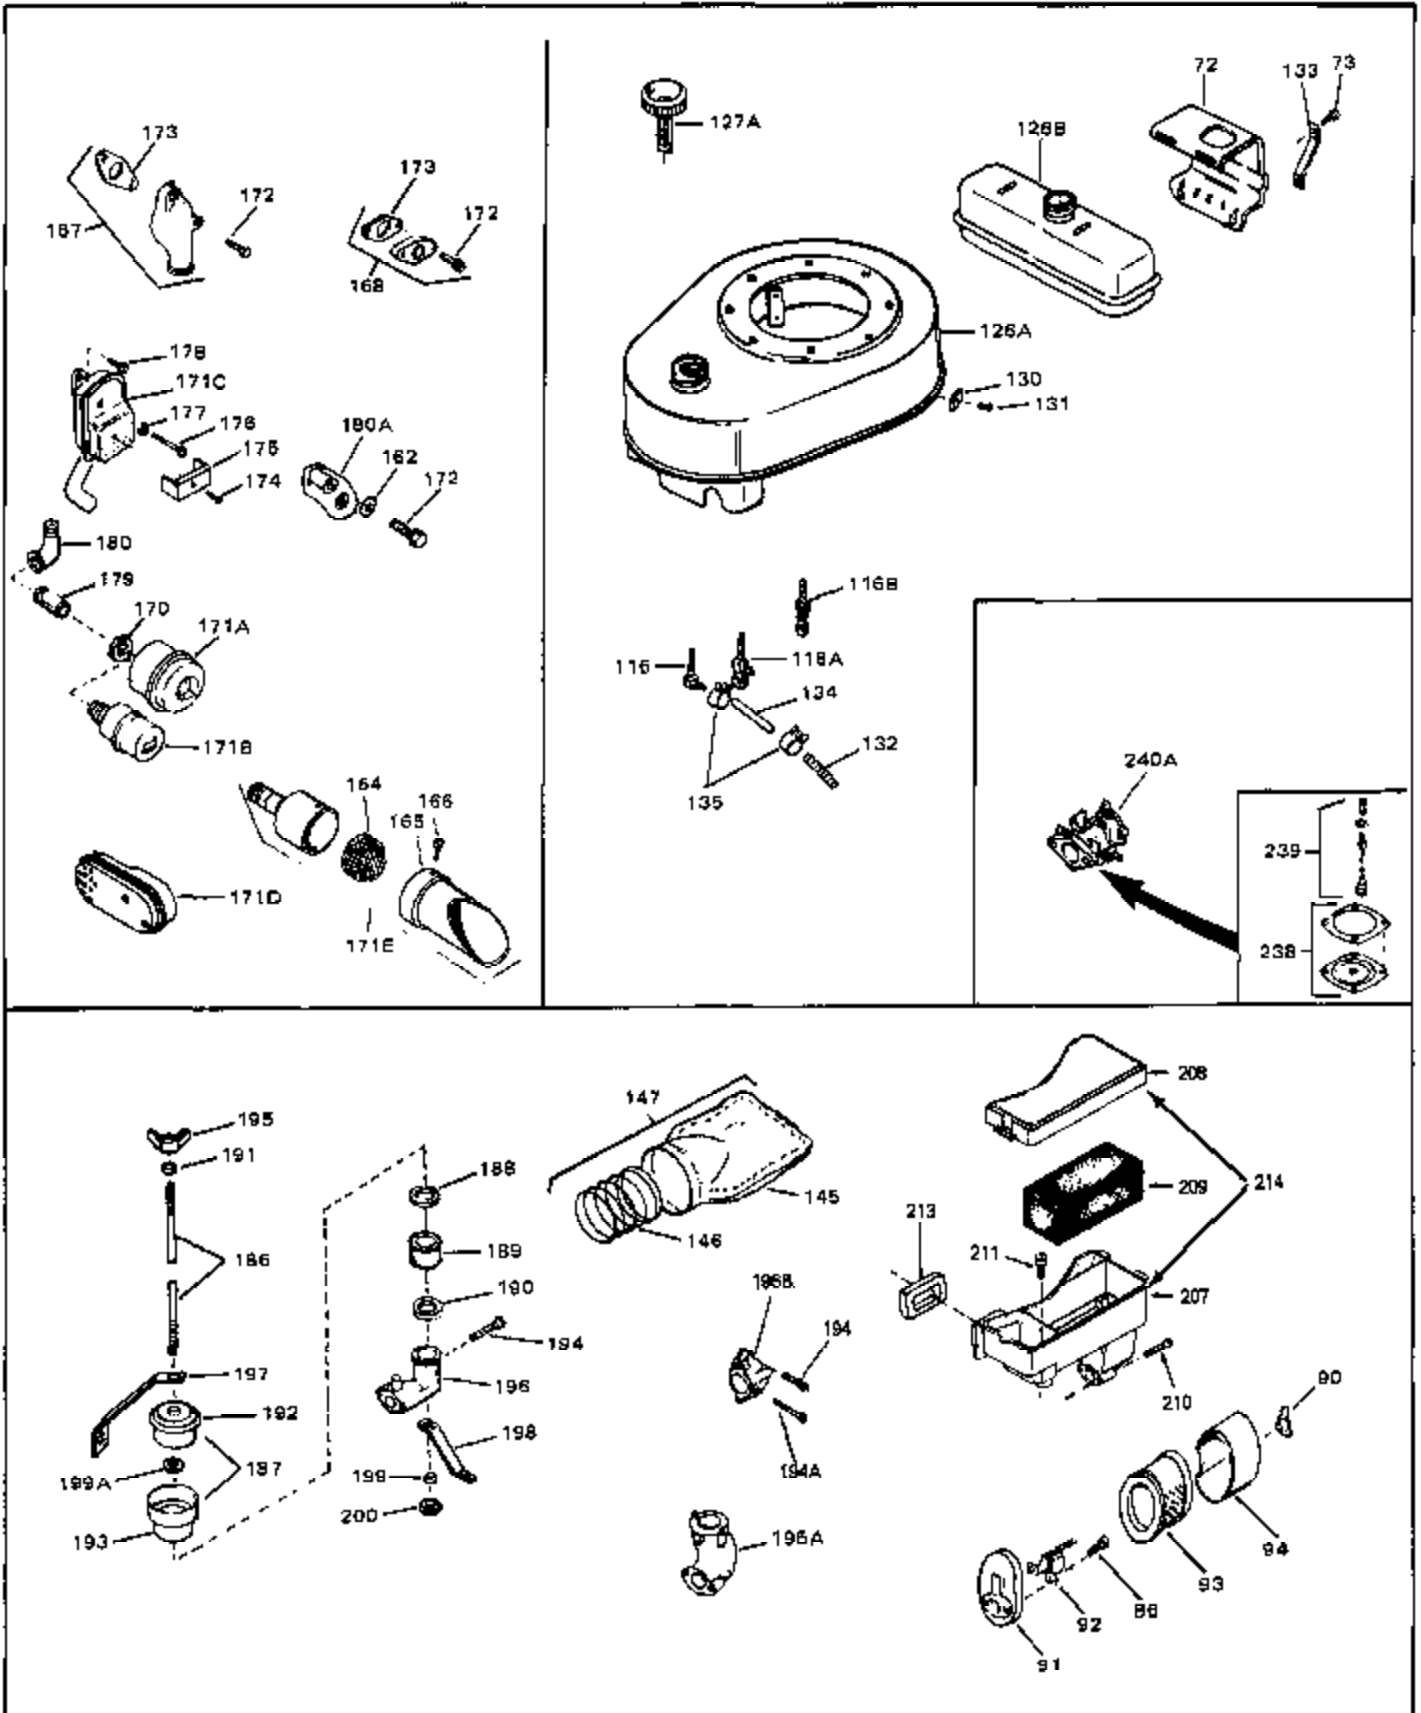

Ref #	Part Number	Qty	Description
72	31572	0	Strap, Fuel tank
73	650556	0	Screw
73	792028	0	Screw, Hex hd. Sems, 5/16-18 x 7/8
86	28820	0	Screw
116B	28837	0	Strainer & Fitting
116	28584	0	Strainer & Elbow
116A	29683	0	Strainer & Shut-off
130	28511	0	Plate, Securing
131	29747A	0	Screw
132	28819	0	Spring, Fuel line
133	31613	0	Brace, Fuel tank
134	29774	0	Line, Fuel (Braided 8.25")
134	30705	0	Line, Fuel (Braided 16")
134	30962	0	Line, Fuel (Braided 32")
134	30965	0	Line, Fuel (Braided 48")
135	26460	0	Clamp, Fuel line
145	31668	0	Bag, Pre-cleaner
146	31667	0	Spring, Pre-cleaner bag
147	730512	0	Kit, Pre-cleaner
162	8274	0	Lockwasher
164	33323	0	Screen, Muffler
165	33700	0	Cover & Tube, Muffler
166	650578	0	Screw
167	31288	0	Muffler Adapter Kit
168	730130	0	Muffler Adapter Kit
170	28443	0	Nut, Conduit (1/8" thick)
170	32862	0	Nut, Conduit (1/4" thick)
171E	391026	0	Muffler
172	30196	0	Screw
172	6021A	0	Screw, Hex flange hd., 5/16-18 x 1-1/2
172	650689	0	Screw
172	650695A	0	Screw, Hex flange hd., 5/16-18 x 2-1/4
172	650696	0	Screw, Hex hd., 5/16-18 x 2-3/4
172	650697A	0	Screw, Hex flange hd., 5/16-18 x 2-1/2
173	27930	0	Gasket, Exhaust
179	30244	0	Nipple, Exhaust pipe (2-1/2")
179	32332	0	Nipple, Exhaust pipe (2")
179	32454	0	Nipple, Exhaust pipe (1-3/8")
180	29574	0	Elbow, Exhaust (90°)
180	30209	0	Elbow, Exhaust (45°)