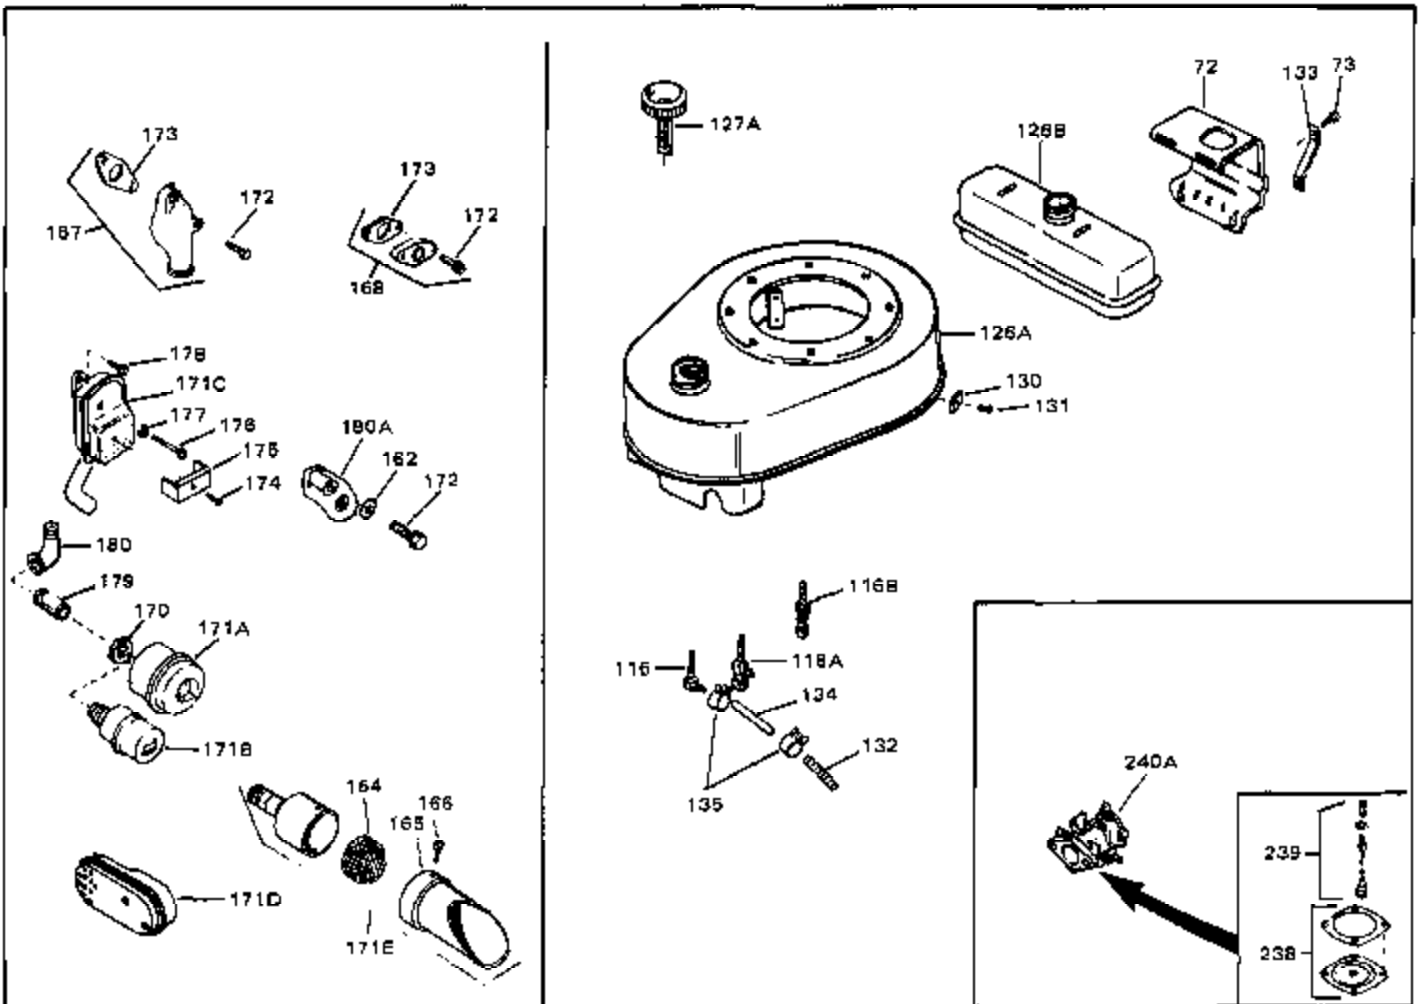

Ref #	Part Number	Qty	Description
72	31572	0	Strap, Fuel tank
73	650556	0	Screw
73	792028	0	Screw, Hex hd. Sems, 5/16-18 x 7/8
86	28820	0	Screw
116B	28837	0	Strainer & Fitting
116	28584	0	Strainer & Elbow
116A	29683	0	Strainer & Shut-off
130	28511	0	Plate, Securing
131	29747A	0	Screw
132	28819	0	Spring, Fuel line
133	31613	0	Brace, Fuel tank
134	29774	0	Line, Fuel (Braided 8.25")
134	30705	0	Line, Fuel (Braided 16")
134	30962	0	Line, Fuel (Braided 32")
134	30965	0	Line, Fuel (Braided 48")
135	26460	0	Clamp, Fuel line
145	31668	0	Bag, Pre-cleaner
146	31667	0	Spring, Pre-cleaner bag
147	730512	0	Kit, Pre-cleaner
162	8274	0	Lockwasher
164	33323	0	Screen, Muffler
165	33700	0	Cover & Tube, Muffler
166	650578	0	Screw
167	31288	0	Muffler Adapter Kit
168	730130	0	Muffler Adapter Kit
170	28443	0	Nut, Conduit (1/8" thick)
170	32862	0	Nut, Conduit (1/4" thick)
171E	391026	0	Muffler
172	30196	0	Screw
172	6021A	0	Screw, Hex flange hd., 5/16-18 x 1-1/2
172	650689	0	Screw
172	650695A	0	Screw, Hex flange hd., 5/16-18 x 2-1/4
172	650696	0	Screw, Hex hd., 5/16-18 x 2-3/4
172	650697A	0	Screw, Hex flange hd., 5/16-18 x 2-1/2
173	27930	0	Gasket, Exhaust
179	30244	0	Nipple, Exhaust pipe (2-1/2")
179	32332	0	Nipple, Exhaust pipe (2")
179	32454	0	Nipple, Exhaust pipe (1-3/8")
180	29574	0	Elbow, Exhaust (90°)
180	30209	0	Elbow, Exhaust (45°)