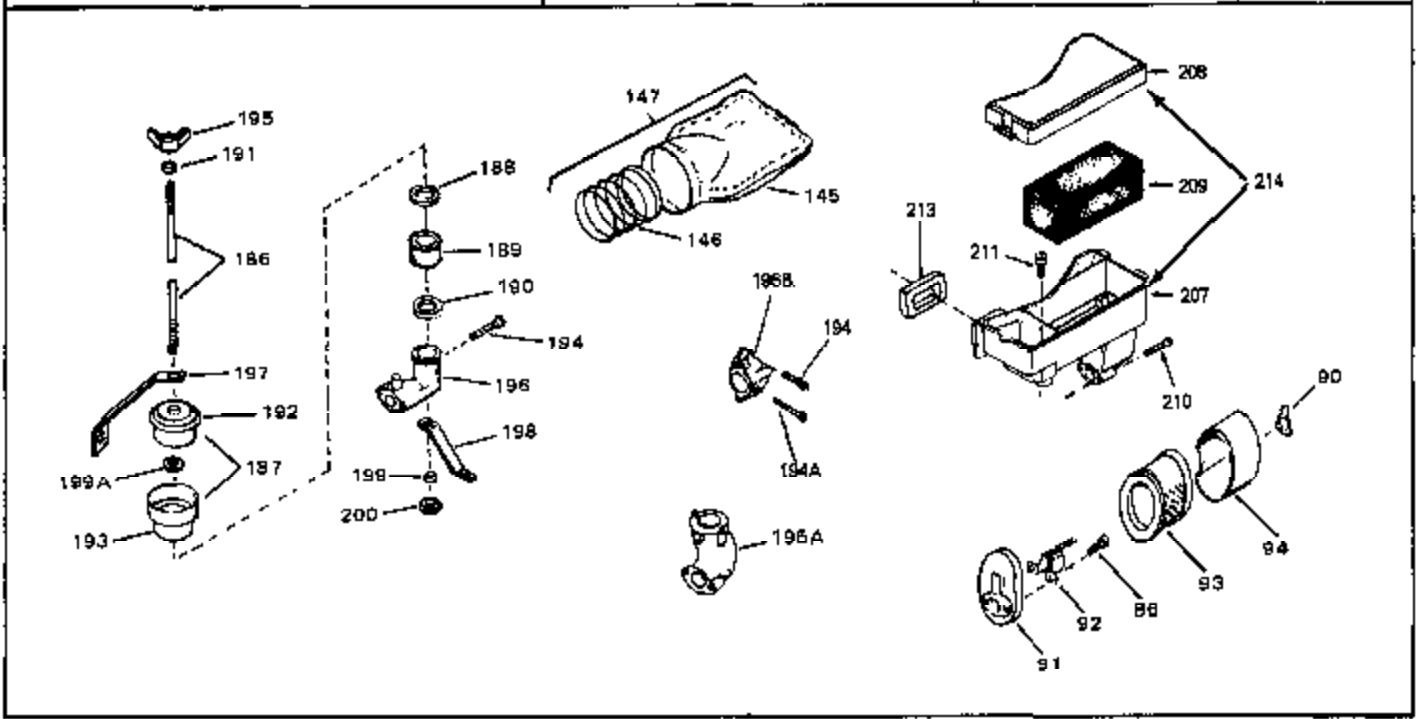

Ref #	Part Number	Qty	Description
72	31572	0	Strap, Fuel tank
73	650556	0	Screw
73	792028	0	Screw, Hex hd. Sems, 5/16-18 x 7/8
86	28820	0	Screw
116B	28837	0	Strainer & Fitting
116	28584	0	Strainer & Elbow
116A	29683	0	Strainer & Shut-off
130	28511	0	Plate, Securing
131	29747A	0	Screw
132	28819	0	Spring, Fuel line
133	31613	0	Brace, Fuel tank
134	29774	0	Line, Fuel (Braided 8.25")
134	30705	0	Line, Fuel (Braided 16")
134	30962	0	Line, Fuel (Braided 32")
134	30965	0	Line, Fuel (Braided 48")
135	26460	0	Clamp, Fuel line
145	31668	0	Bag, Pre-cleaner
146	31667	0	Spring, Pre-cleaner bag
147	730512	0	Kit, Pre-cleaner
162	8274	0	Lockwasher
164	33323	0	Screen, Muffler
165	33700	0	Cover & Tube, Muffler
166	650578	0	Screw
167	31288	0	Muffler Adapter Kit
168	730130	0	Muffler Adapter Kit
170	28443	0	Nut, Conduit (1/8" thick)
170	32862	0	Nut, Conduit (1/4" thick)
171E	391026	0	Muffler
172	30196	0	Screw
172	6021A	0	Screw, Hex flange hd., 5/16-18 x 1-1/2
172	650689	0	Screw
172	650695A	0	Screw, Hex flange hd., 5/16-18 x 2-1/4
172	650696	0	Screw, Hex hd., 5/16-18 x 2-3/4
172	650697A	0	Screw, Hex flange hd., 5/16-18 x 2-1/2
173	27930	0	Gasket, Exhaust
179	30244	0	Nipple, Exhaust pipe (2-1/2")
179	32332	0	Nipple, Exhaust pipe (2")
179	32454	0	Nipple, Exhaust pipe (1-3/8")
180	29574	0	Elbow, Exhaust (90°)
180	30209	0	Elbow, Exhaust (45°)