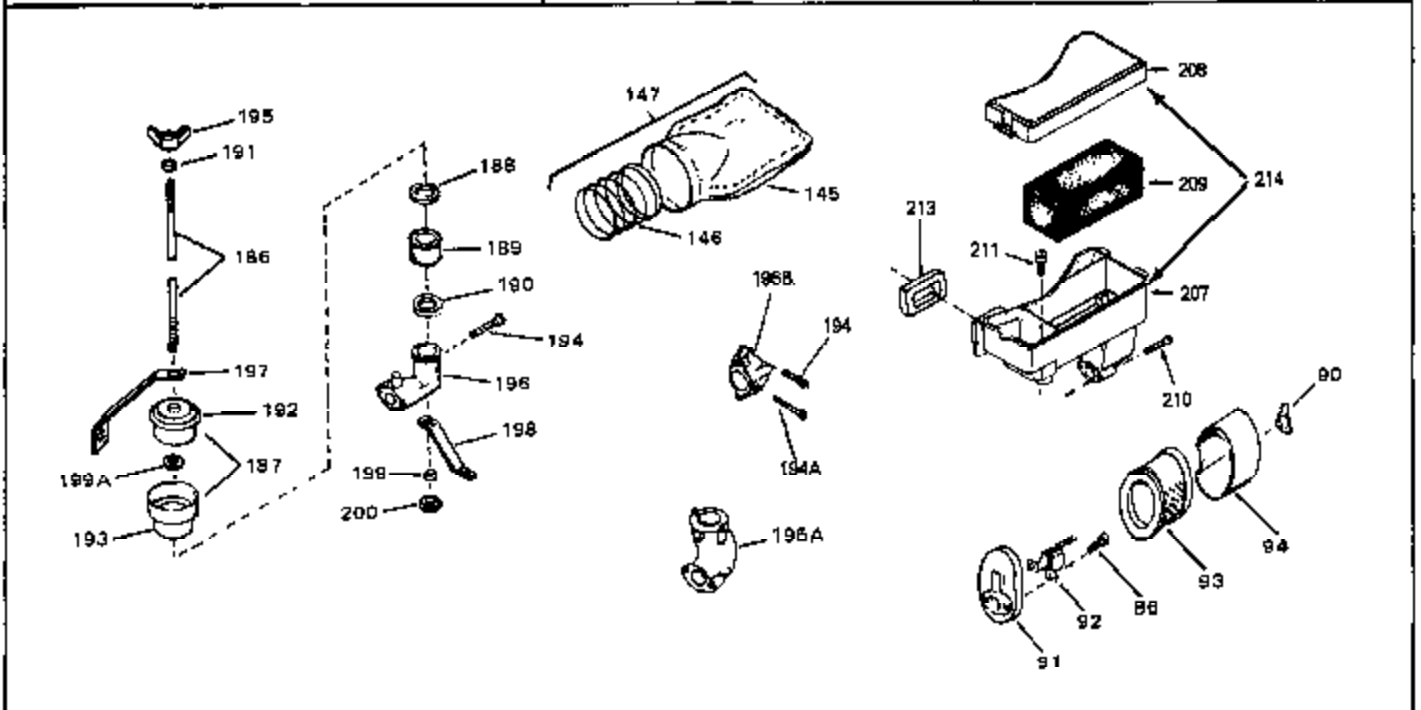

Ref #	Part Number	Qty	Description
72	31572	0	Strap, Fuel tank
73	650556	0	Screw
73	792028	0	Screw, Hex hd. Sems, 5/16-18 x 7/8
86	28820	0	Screw
90	650513	0	Nut, Wing
91	33266	0	Bracket, Air cleaner
92	33267	0	Bracket, Air cleaner
93	33268	0	Element, Air cleaner
94	33269A	0	Cover, Air cleaner
116B	28837	0	Strainer & Fitting
116	28584	0	Strainer & Elbow
116A	29683	0	Strainer & Shut-off
130	28511	0	Plate, Securing
131	29747A	0	Screw
132	28819	0	Spring, Fuel line
133	31613	0	Brace, Fuel tank
134	29774	0	Line, Fuel (Braided 8.25")
134	30705	0	Line, Fuel (Braided 16")
134	30962	0	Line, Fuel (Braided 32")
134	30965	0	Line, Fuel (Braided 48")
135	26460	0	Clamp, Fuel line
145	31668	0	Bag, Pre-cleaner
146	31667	0	Spring, Pre-cleaner bag
147	730512	0	Kit, Pre-cleaner
162	8274	0	Lockwasher
164	33323	0	Screen, Muffler
165	33700	0	Cover & Tube, Muffler
166	650578	0	Screw
167	31288	0	Muffler Adapter Kit
168	730130	0	Muffler Adapter Kit
170	28443	0	Nut, Conduit (1/8" thick)
170	32862	0	Nut, Conduit (1/4" thick)
171E	391026	0	Muffler
172	30196	0	Screw
172	6021A	0	Screw, Hex flange hd., 5/16-18 x 1-1/2
172	650689	0	Screw
172	650695A	0	Screw, Hex flange hd., 5/16-18 x 2-1/4
172	650696	0	Screw, Hex hd., 5/16-18 x 2-3/4
172	650697A	0	Screw, Hex flange hd., 5/16-18 x 2-1/2
173	27930	0	Gasket, Exhaust
179	30244	0	Nipple, Exhaust pipe (2-1/2")
179	32332	0	Nipple, Exhaust pipe (2")
179	32454	0	Nipple, Exhaust pipe (1-3/8")
180	29574	0	Elbow, Exhaust (90°)
180	30209	0	Elbow, Exhaust (45°)