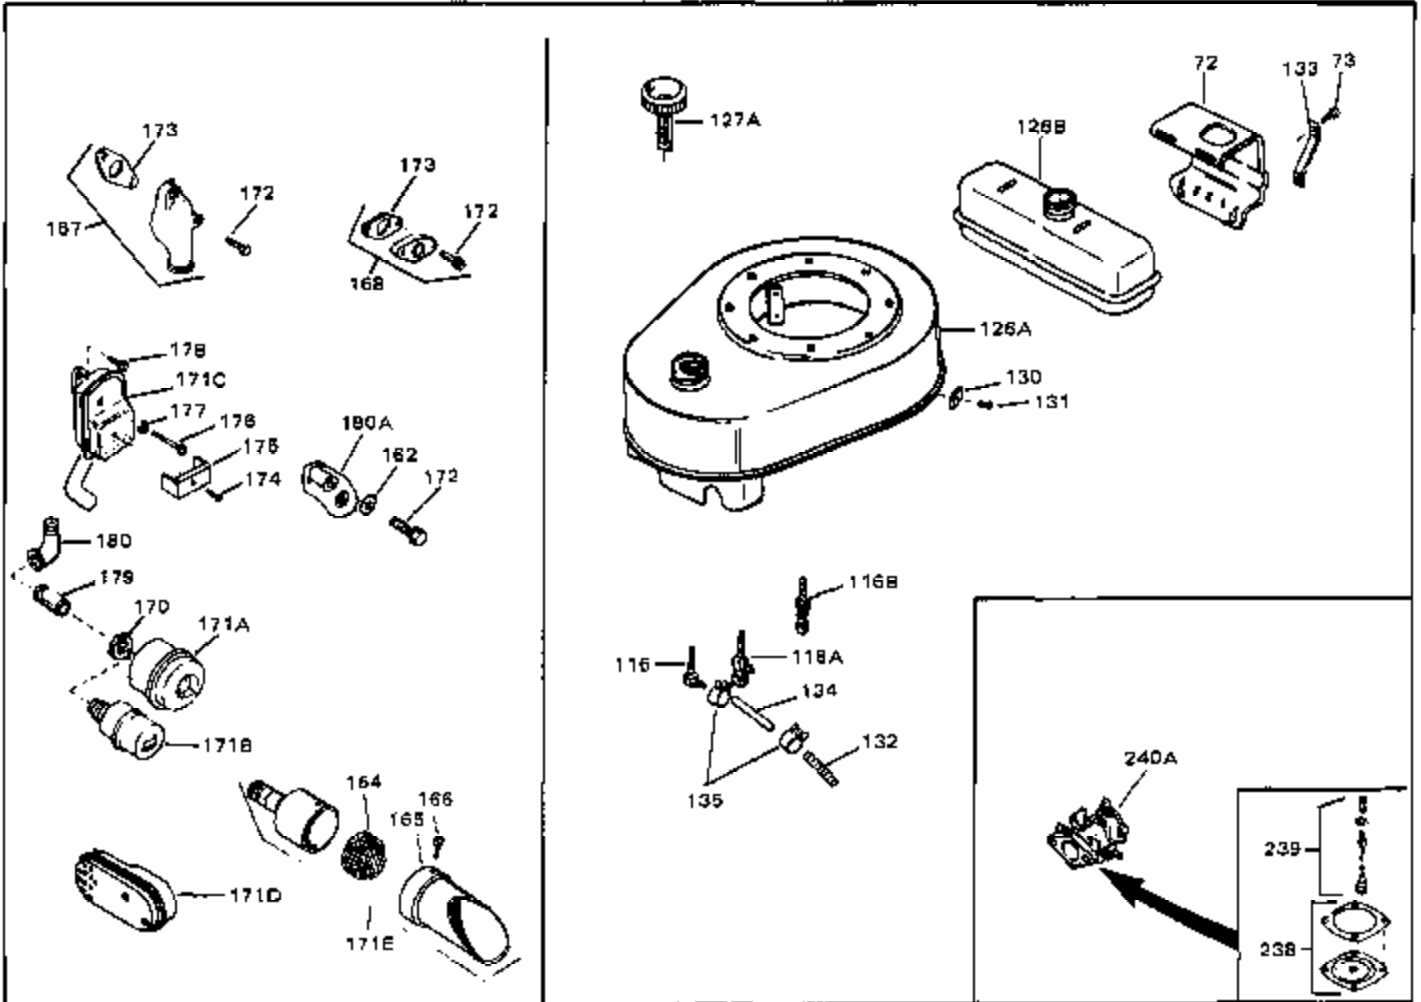

Ref #	Part Number	Qty	Description
72	31572	0	Strap, Fuel tank
73	650556	0	Screw
73	792028	0	Screw, Hex hd. Sems, 5/16-18 x 7/8
86	28820	0	Screw
90	650513	0	Nut, Wing
91	33266	0	Bracket, Air cleaner
92	33267	0	Bracket, Air cleaner
93	33268	0	Element, Air cleaner
94	33269A	0	Cover, Air cleaner
116B	28837	0	Strainer & Fitting
116	28584	0	Strainer & Elbow
116A	29683	0	Strainer & Shut-off
130	28511	0	Plate, Securing
131	29747A	0	Screw
132	28819	0	Spring, Fuel line
133	31613	0	Brace, Fuel tank
134	29774	0	Line, Fuel (Braided 8.25")
134	30705	0	Line, Fuel (Braided 16")
134	30962	0	Line, Fuel (Braided 32")
134	30965	0	Line, Fuel (Braided 48")
135	26460	0	Clamp, Fuel line
145	31668	0	Bag, Pre-cleaner
146	31667	0	Spring, Pre-cleaner bag
147	730512	0	Kit, Pre-cleaner
162	8274	0	Lockwasher
164	33323	0	Screen, Muffler
165	33700	0	Cover & Tube, Muffler
166	650578	0	Screw
167	31288	0	Muffler Adapter Kit
168	730130	0	Muffler Adapter Kit
170	28443	0	Nut, Conduit (1/8" thick)
170	32862	0	Nut, Conduit (1/4" thick)
171E	391026	0	Muffler
172	30196	0	Screw
172	6021A	0	Screw, Hex flange hd., 5/16-18 x 1-1/2
172	650689	0	Screw
172	650695A	0	Screw, Hex flange hd., 5/16-18 x 2-1/4
172	650696	0	Screw, Hex hd., 5/16-18 x 2-3/4
172	650697A	0	Screw, Hex flange hd., 5/16-18 x 2-1/2
173	27930	0	Gasket, Exhaust
179	30244	0	Nipple, Exhaust pipe (2-1/2")
179	32332	0	Nipple, Exhaust pipe (2")
179	32454	0	Nipple, Exhaust pipe (1-3/8")
180	29574	0	Elbow, Exhaust (90°)
180	30209	0	Elbow, Exhaust (45°)