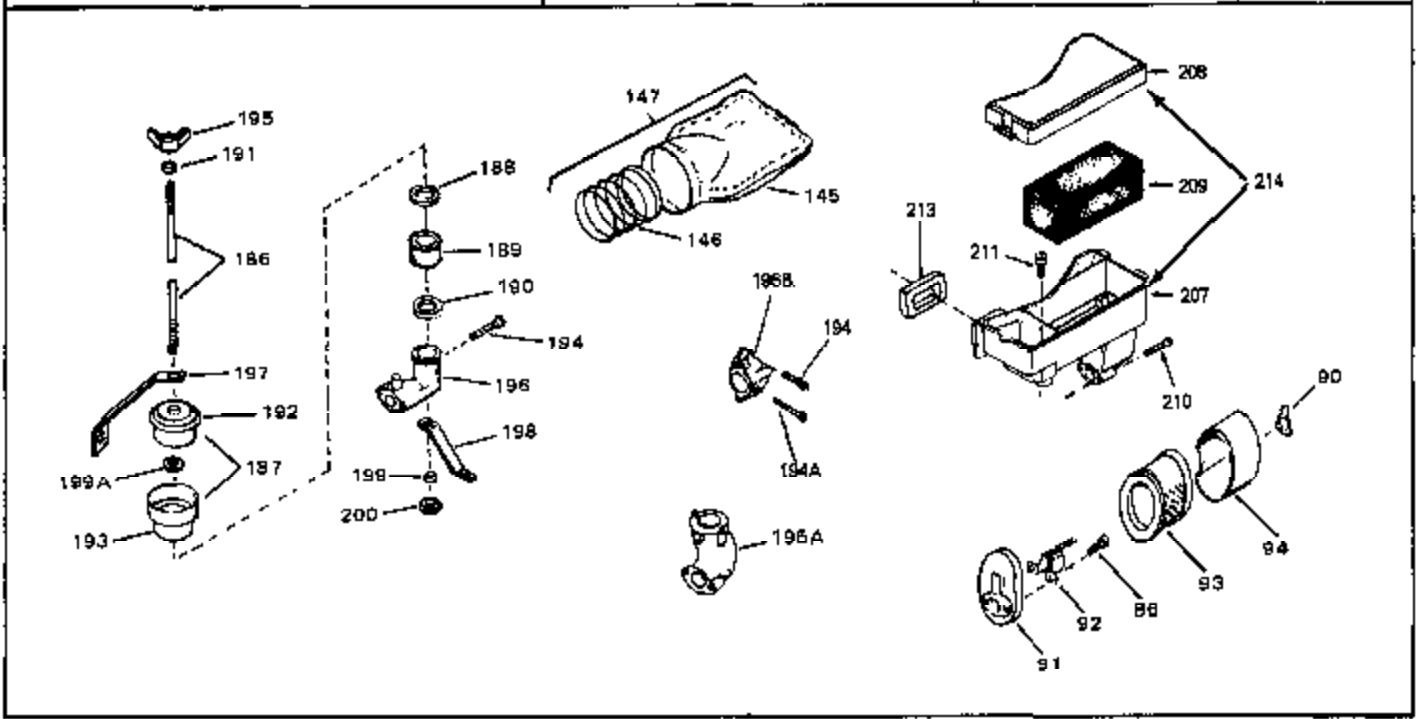

Ref #	Part Number	Qty	Description
	72 31572	0	Strap, Fuel tank
	73 650556	0	Screw
	73 792028	0	Screw, Hex hd. Sems, 5/16-18 x 7/8
	86 28820	0	Screw
116B	28837	0	Strainer & Fitting
116	28584	0	Strainer & Elbow
116A	29683	0	Strainer & Shut-off
130	28511	0	Plate, Securing
131	29747A	0	Screw
132	28819	0	Spring, Fuel line
133	31613	0	Brace, Fuel tank
134	29774	0	Line, Fuel (Braided 8.25")
134	30705	0	Line, Fuel (Braided 16")
134	30962	0	Line, Fuel (Braided 32")
134	30965	0	Line, Fuel (Braided 48")
135	26460	0	Clamp, Fuel line
145	31668	0	Bag, Pre-cleaner
146	31667	0	Spring, Pre-cleaner bag
147	730512	0	Kit, Pre-cleaner
162	8274	0	Lockwasher
164	33323	0	Screen, Muffler
165	33700	0	Cover & Tube, Muffler
166	650578	0	Screw
167	31288	0	Muffler Adapter Kit
168	730130	0	Muffler Adapter Kit
170	28443	0	Nut, Conduit (1/8" thick)
170	32862	0	Nut, Conduit (1/4" thick)
171E	391026	0	Muffler
172	30196	0	Screw
172	6021A	0	Screw, Hex flange hd., 5/16-18 x 1-1/2
172	650689	0	Screw
172	650695A	0	Screw, Hex flange hd., 5/16-18 x 2-1/4
172	650696	0	Screw, Hex hd., 5/16-18 x 2-3/4
172	650697A	0	Screw, Hex flange hd., 5/16-18 x 2-1/2
173	27930	0	Gasket, Exhaust
179	30244	0	Nipple, Exhaust pipe (2-1/2")
179	32332	0	Nipple, Exhaust pipe (2")
179	32454	0	Nipple, Exhaust pipe (1-3/8")
180	29574	0	Elbow, Exhaust (90°)
180	30209	0	Elbow, Exhaust (45°)