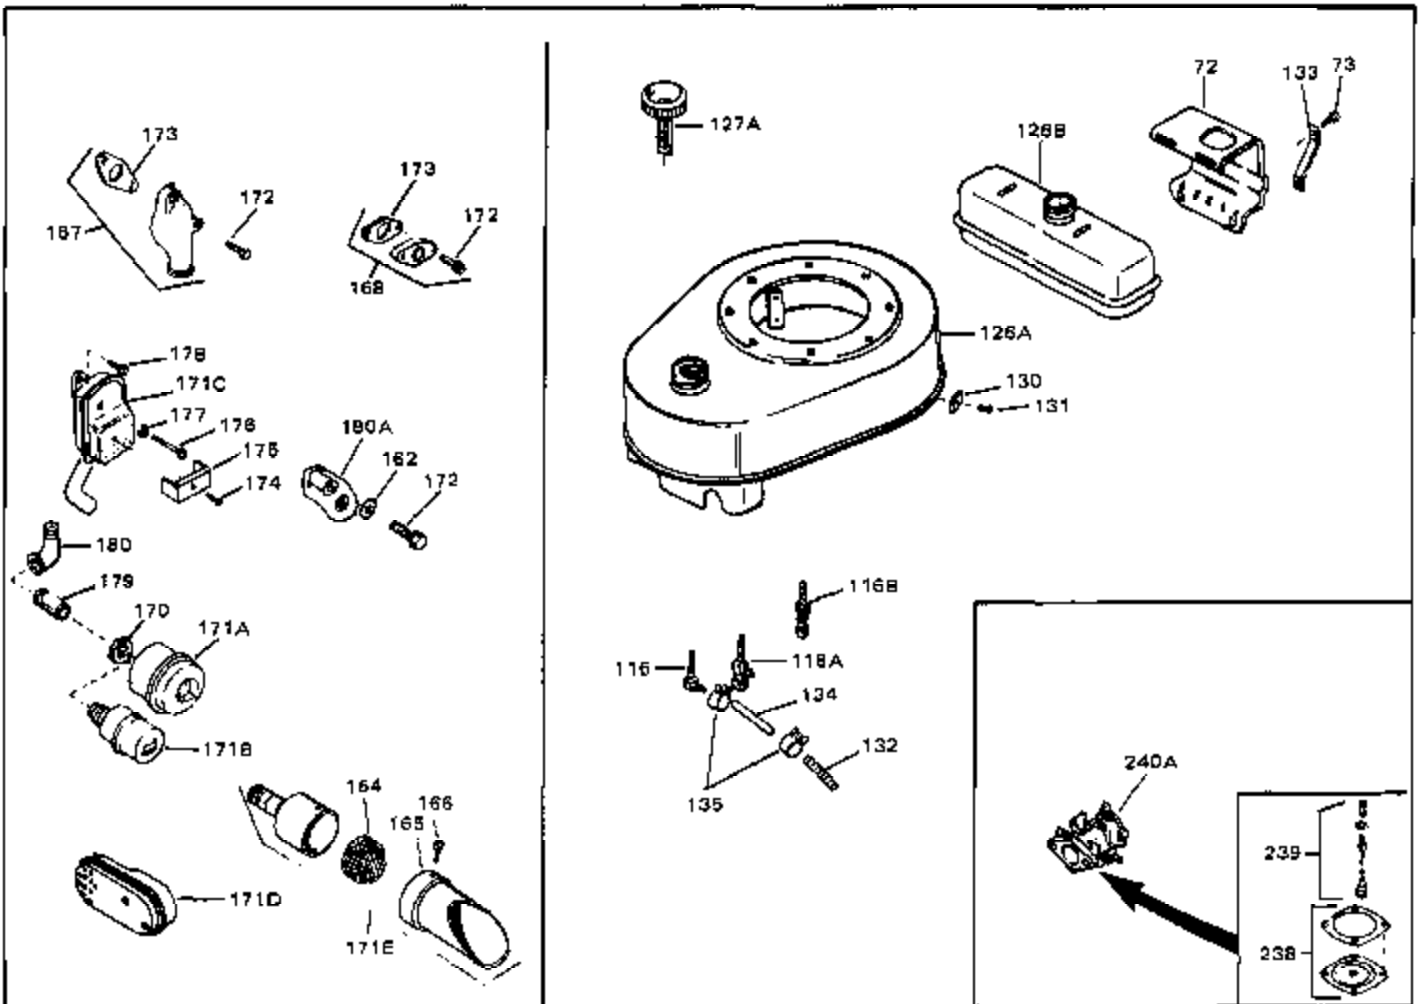

Ref #	Part Number	Qty	Description
	72 31572	0	Strap, Fuel tank
	73 650556	0	Screw
	73 792028	0	Screw, Hex hd. Sems, 5/16-18 x 7/8
	86 28820	0	Screw
116B	28837	0	Strainer & Fitting
116	28584	0	Strainer & Elbow
116A	29683	0	Strainer & Shut-off
130	28511	0	Plate, Securing
131	29747A	0	Screw
132	28819	0	Spring, Fuel line
133	31613	0	Brace, Fuel tank
134	29774	0	Line, Fuel (Braided 8.25")
134	30705	0	Line, Fuel (Braided 16")
134	30962	0	Line, Fuel (Braided 32")
134	30965	0	Line, Fuel (Braided 48")
135	26460	0	Clamp, Fuel line
145	31668	0	Bag, Pre-cleaner
146	31667	0	Spring, Pre-cleaner bag
147	730512	0	Kit, Pre-cleaner
162	8274	0	Lockwasher
164	33323	0	Screen, Muffler
165	33700	0	Cover & Tube, Muffler
166	650578	0	Screw
167	31288	0	Muffler Adapter Kit
168	730130	0	Muffler Adapter Kit
170	28443	0	Nut, Conduit (1/8" thick)
170	32862	0	Nut, Conduit (1/4" thick)
171E	391026	0	Muffler
172	30196	0	Screw
172	6021A	0	Screw, Hex flange hd., 5/16-18 x 1-1/2
172	650689	0	Screw
172	650695A	0	Screw, Hex flange hd., 5/16-18 x 2-1/4
172	650696	0	Screw, Hex hd., 5/16-18 x 2-3/4
172	650697A	0	Screw, Hex flange hd., 5/16-18 x 2-1/2
173	27930	0	Gasket, Exhaust
179	30244	0	Nipple, Exhaust pipe (2-1/2")
179	32332	0	Nipple, Exhaust pipe (2")
179	32454	0	Nipple, Exhaust pipe (1-3/8")
180	29574	0	Elbow, Exhaust (90°)
180	30209	0	Elbow, Exhaust (45°)