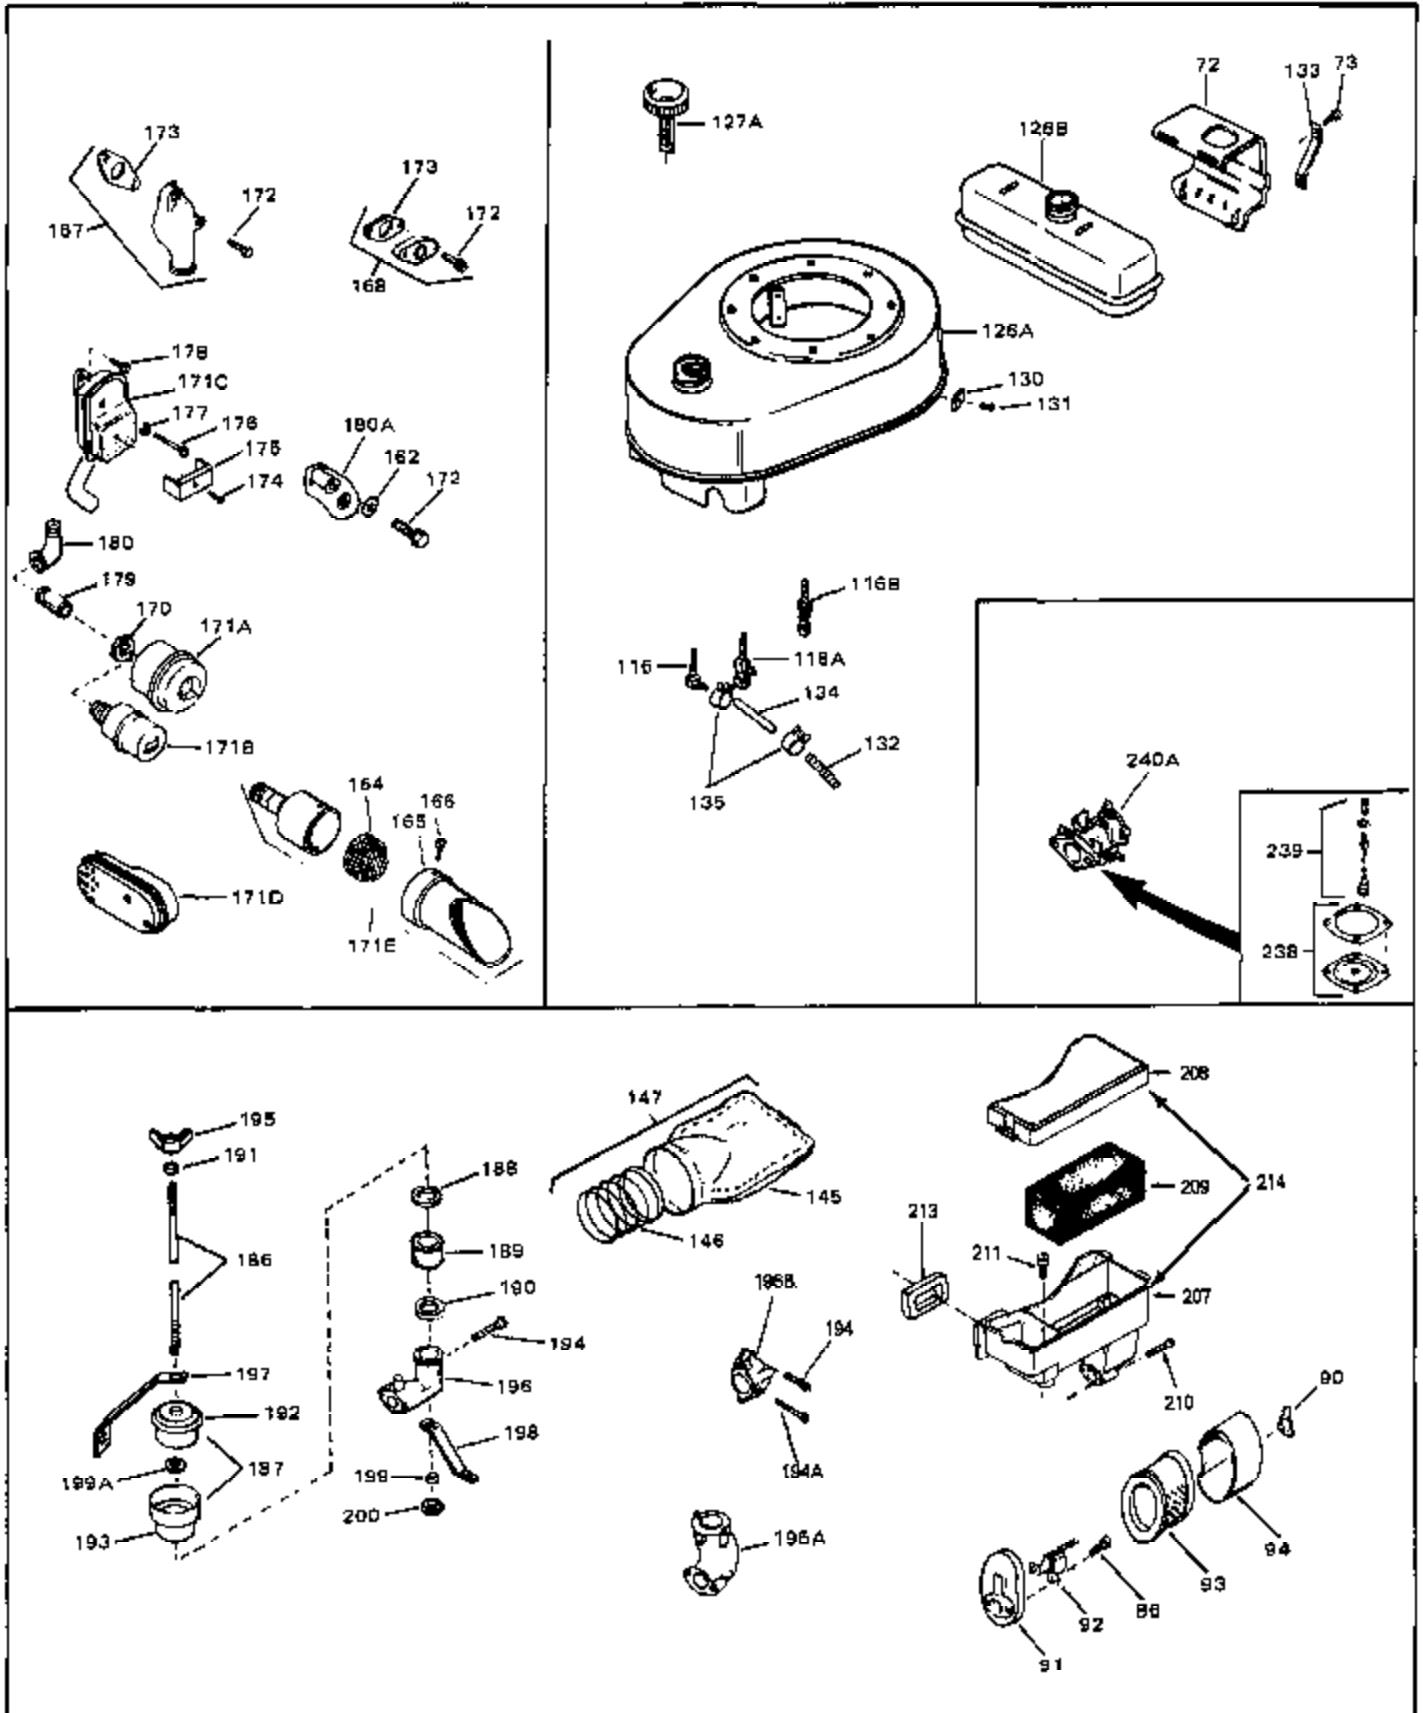

Ref #	Part Number	Qty	Description
72	31572	0	Strap, Fuel tank
73	650556	0	Screw
73	792028	0	Screw, Hex hd. Sems, 5/16-18 x 7/8
86	28820	0	Screw
116A	29683	0	Strainer & Shut-off
116B	28837	0	Strainer & Fitting
116	28584	0	Strainer & Elbow
126A	32298	0	Tank Assy., Fuel (2 qt.) (5.56 Dia. starter
130	28511	0	Plate, Securing
131	29747A	0	Screw
132	28819	0	Spring, Fuel line
133	31613	0	Brace, Fuel tank
134	29774	0	Line, Fuel (Braided 8.25")
134	30705	0	Line, Fuel (Braided 16")
134	30962	0	Line, Fuel (Braided 32")
134	30965	0	Line, Fuel (Braided 48")
135	26460	0	Clamp, Fuel line
145	31668	0	Bag, Pre-cleaner
146	31667	0	Spring, Pre-cleaner bag
147	730512	0	Kit, Pre-cleaner
162	8274	0	Lockwasher
164	33323	0	Screen, Muffler
165	33700	0	Cover & Tube, Muffler
166	650578	0	Screw
167	31288	0	Muffler Adapter Kit
168	730130	0	Muffler Adapter Kit
170	28443	0	Nut, Conduit (1/8" thick)
170	32862	0	Nut, Conduit (1/4" thick)
171E	391026	0	Muffler
172	30196	0	Screw
172	6021A	0	Screw, Hex flange hd., 5/16-18 x 1-1/2
172	650689	0	Screw
172	650695A	0	Screw, Hex flange hd., 5/16-18 x 2-1/4
172	650696	0	Screw, Hex hd., 5/16-18 x 2-3/4
172	650697A	0	Screw, Hex flange hd., 5/16-18 x 2-1/2
173	27930	0	Gasket, Exhaust
179	30244	0	Nipple, Exhaust pipe (2-1/2")
179	32332	0	Nipple, Exhaust pipe (2")
179	32454	0	Nipple, Exhaust pipe (1-3/8")
180	29574	0	Elbow, Exhaust (90°)
180	30209	0	Elbow, Exhaust (45°)