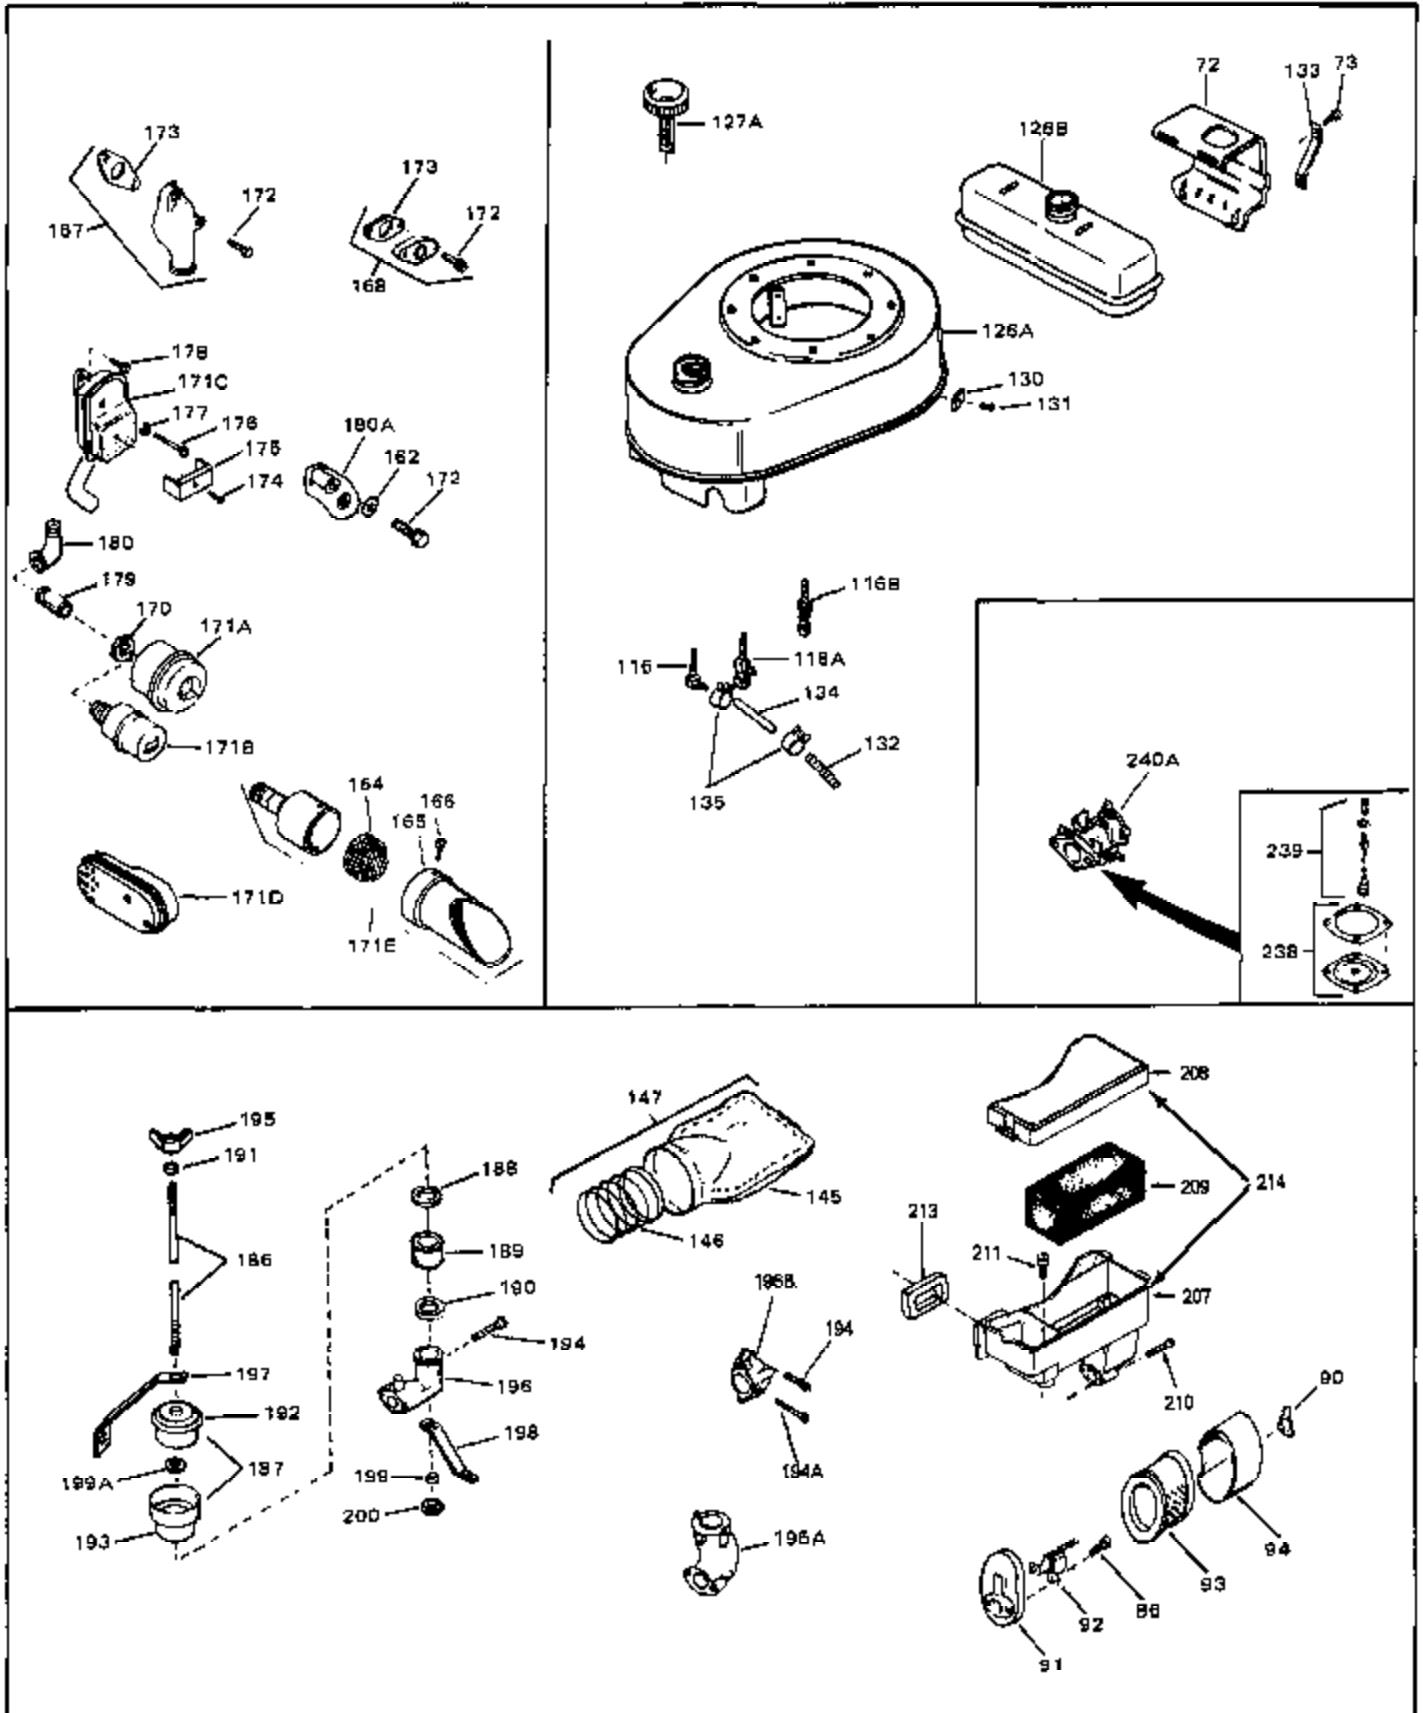

Ref #	Part Number	Qty	Description
72	31572	0	Strap, Fuel tank
73	650556	0	Screw
73	792028	0	Screw, Hex hd. Sems, 5/16-18 x 7/8
86	28820	0	Screw
116A	29683	0	Strainer & Shut-off
116B	28837	0	Strainer & Fitting
116	28584	0	Strainer & Elbow
126A	32160	0	Tank Assy., Fuel (2 qt.) (5.56 Dia. starter
130	28511	0	Plate, Securing
131	29747A	0	Screw
132	28819	0	Spring, Fuel line
133	31613	0	Brace, Fuel tank
134	29774	0	Line, Fuel (Braided 8.25")
134	30705	0	Line, Fuel (Braided 16")
134	30962	0	Line, Fuel (Braided 32")
134	30965	0	Line, Fuel (Braided 48")
135	26460	0	Clamp, Fuel line
145	31668	0	Bag, Pre-cleaner
146	31667	0	Spring, Pre-cleaner bag
147	730512	0	Kit, Pre-cleaner
162	8274	0	Lockwasher
164	33323	0	Screen, Muffler
165	33700	0	Cover & Tube, Muffler
166	650578	0	Screw
167	31288	0	Muffler Adapter Kit
168	730130	0	Muffler Adapter Kit
170	28443	0	Nut, Conduit (1/8" thick)
170	32862	0	Nut, Conduit (1/4" thick)
171E	391026	0	Muffler
172	30196	0	Screw
172	6021A	0	Screw, Hex flange hd., 5/16-18 x 1-1/2
172	650689	0	Screw
172	650695A	0	Screw, Hex flange hd., 5/16-18 x 2-1/4
172	650696	0	Screw, Hex hd., 5/16-18 x 2-3/4
172	650697A	0	Screw, Hex flange hd., 5/16-18 x 2-1/2
173	27930	0	Gasket, Exhaust
179	30244	0	Nipple, Exhaust pipe (2-1/2")
179	32332	0	Nipple, Exhaust pipe (2")
179	32454	0	Nipple, Exhaust pipe (1-3/8")
180	29574	0	Elbow, Exhaust (90°)
180	30209	0	Elbow, Exhaust (45°)