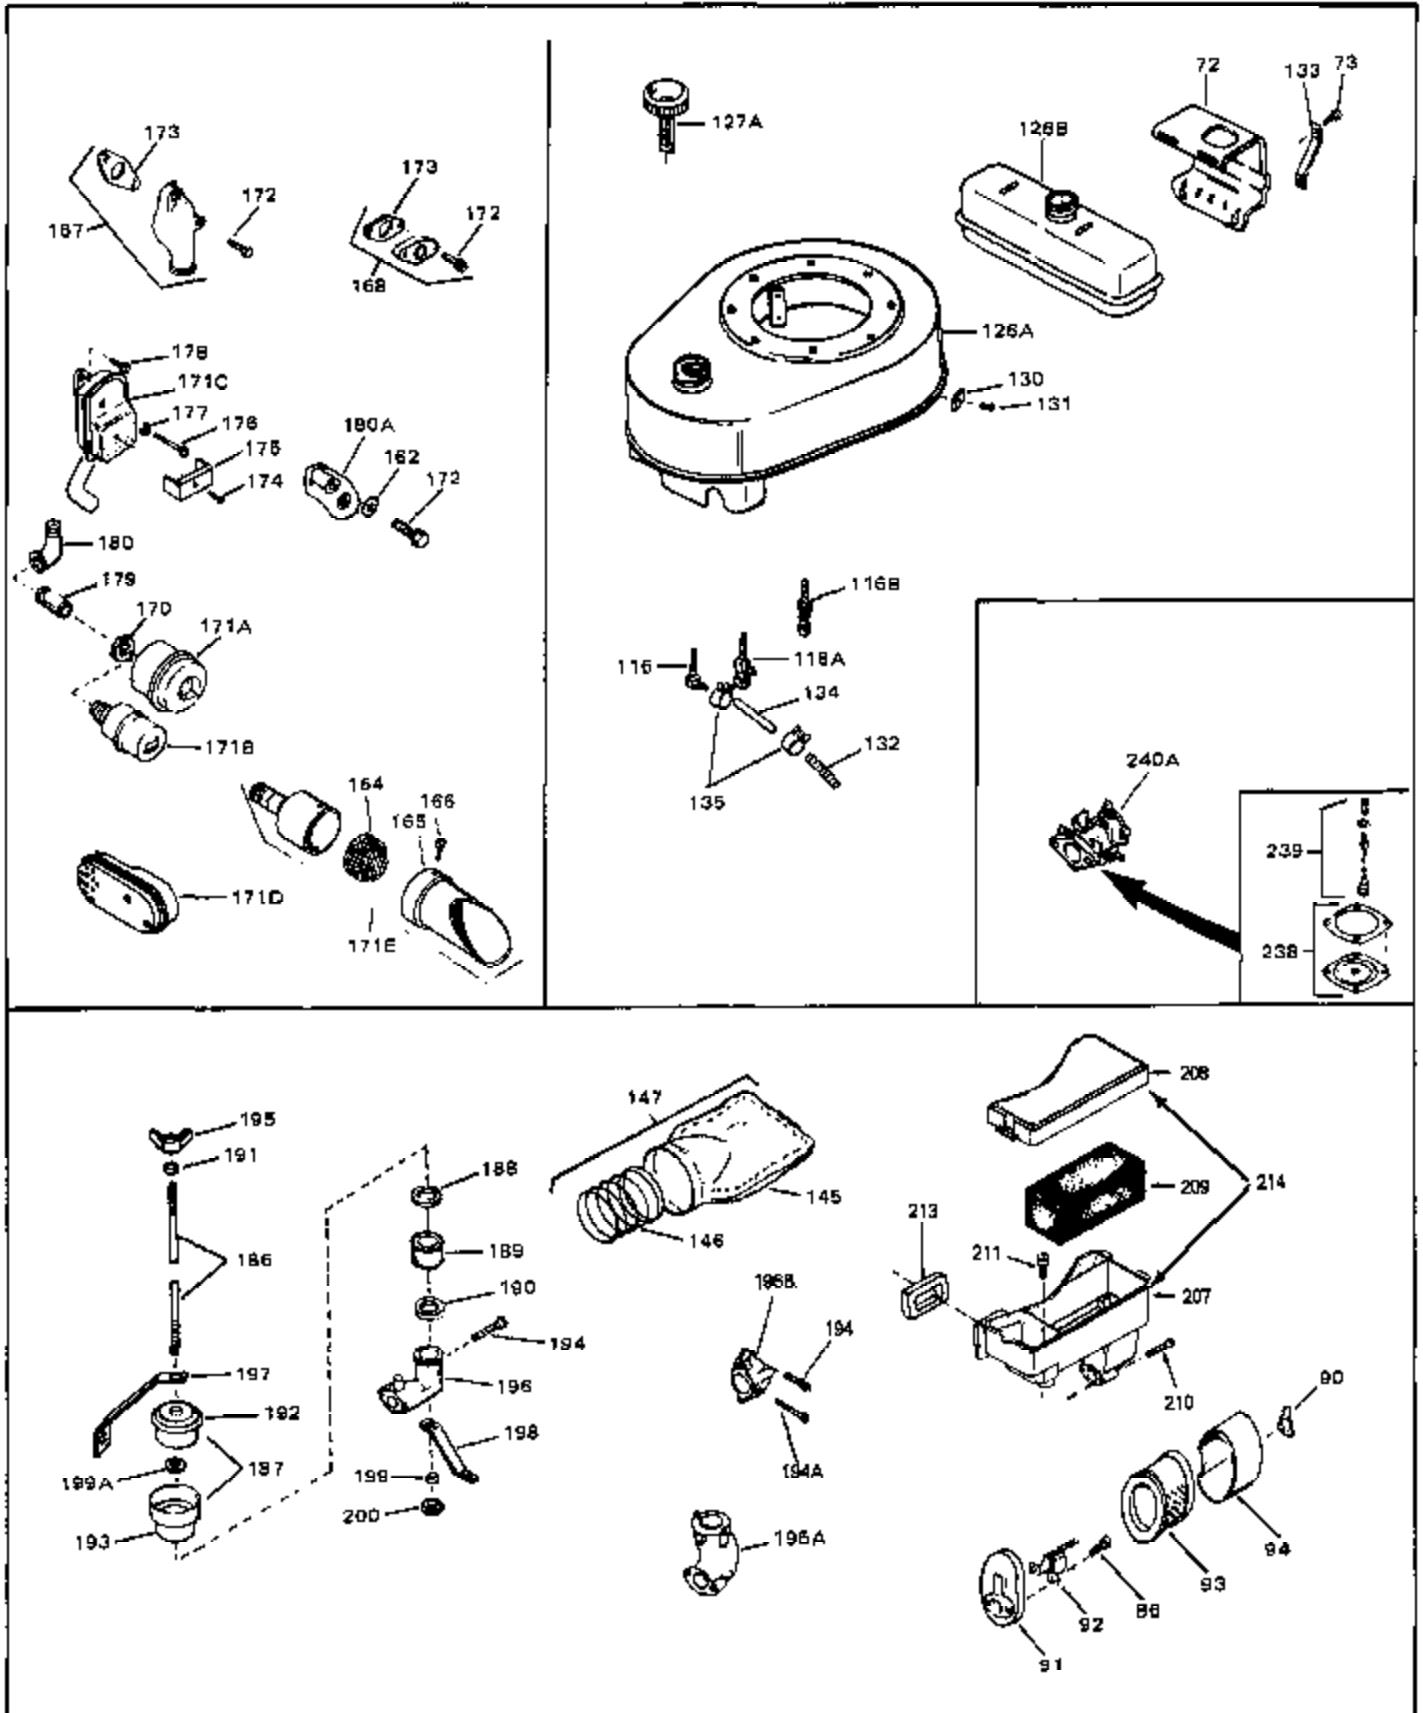

Ref #	Part Number	Qty	Description
	72 31572	0	Strap, Fuel tank
	73 650556	0	Screw
	73 792028	0	Screw, Hex hd. Sems, 5/16-18 x 7/8
	86 28820	0	Screw
116B	28837	0	Strainer & Fitting
116	28584	0	Strainer & Elbow
116A	29683	0	Strainer & Shut-off
130	28511	0	Plate, Securing
131	29747A	0	Screw
132	28819	0	Spring, Fuel line
133	31613	0	Brace, Fuel tank
134	29774	0	Line, Fuel (Braided 8.25")
134	30705	0	Line, Fuel (Braided 16")
134	30962	0	Line, Fuel (Braided 32")
134	30965	0	Line, Fuel (Braided 48")
135	26460	0	Clamp, Fuel line
145	31668	0	Bag, Pre-cleaner
146	31667	0	Spring, Pre-cleaner bag
147	730512	0	Kit, Pre-cleaner
162	8274	0	Lockwasher
164	33323	0	Screen, Muffler
165	33700	0	Cover & Tube, Muffler
166	650578	0	Screw
167	31288	0	Muffler Adapter Kit
168	730130	0	Muffler Adapter Kit
170	28443	0	Nut, Conduit (1/8" thick)
170	32862	0	Nut, Conduit (1/4" thick)
171E	391026	0	Muffler
172	30196	0	Screw
172	6021A	0	Screw, Hex flange hd., 5/16-18 x 1-1/2
172	650689	0	Screw
172	650695A	0	Screw, Hex flange hd., 5/16-18 x 2-1/4
172	650696	0	Screw, Hex hd., 5/16-18 x 2-3/4
172	650697A	0	Screw, Hex flange hd., 5/16-18 x 2-1/2
173	27930	0	Gasket, Exhaust
179	30244	0	Nipple, Exhaust pipe (2-1/2")
179	32332	0	Nipple, Exhaust pipe (2")
179	32454	0	Nipple, Exhaust pipe (1-3/8")
180	29574	0	Elbow, Exhaust (90°)
180	30209	0	Elbow, Exhaust (45°)