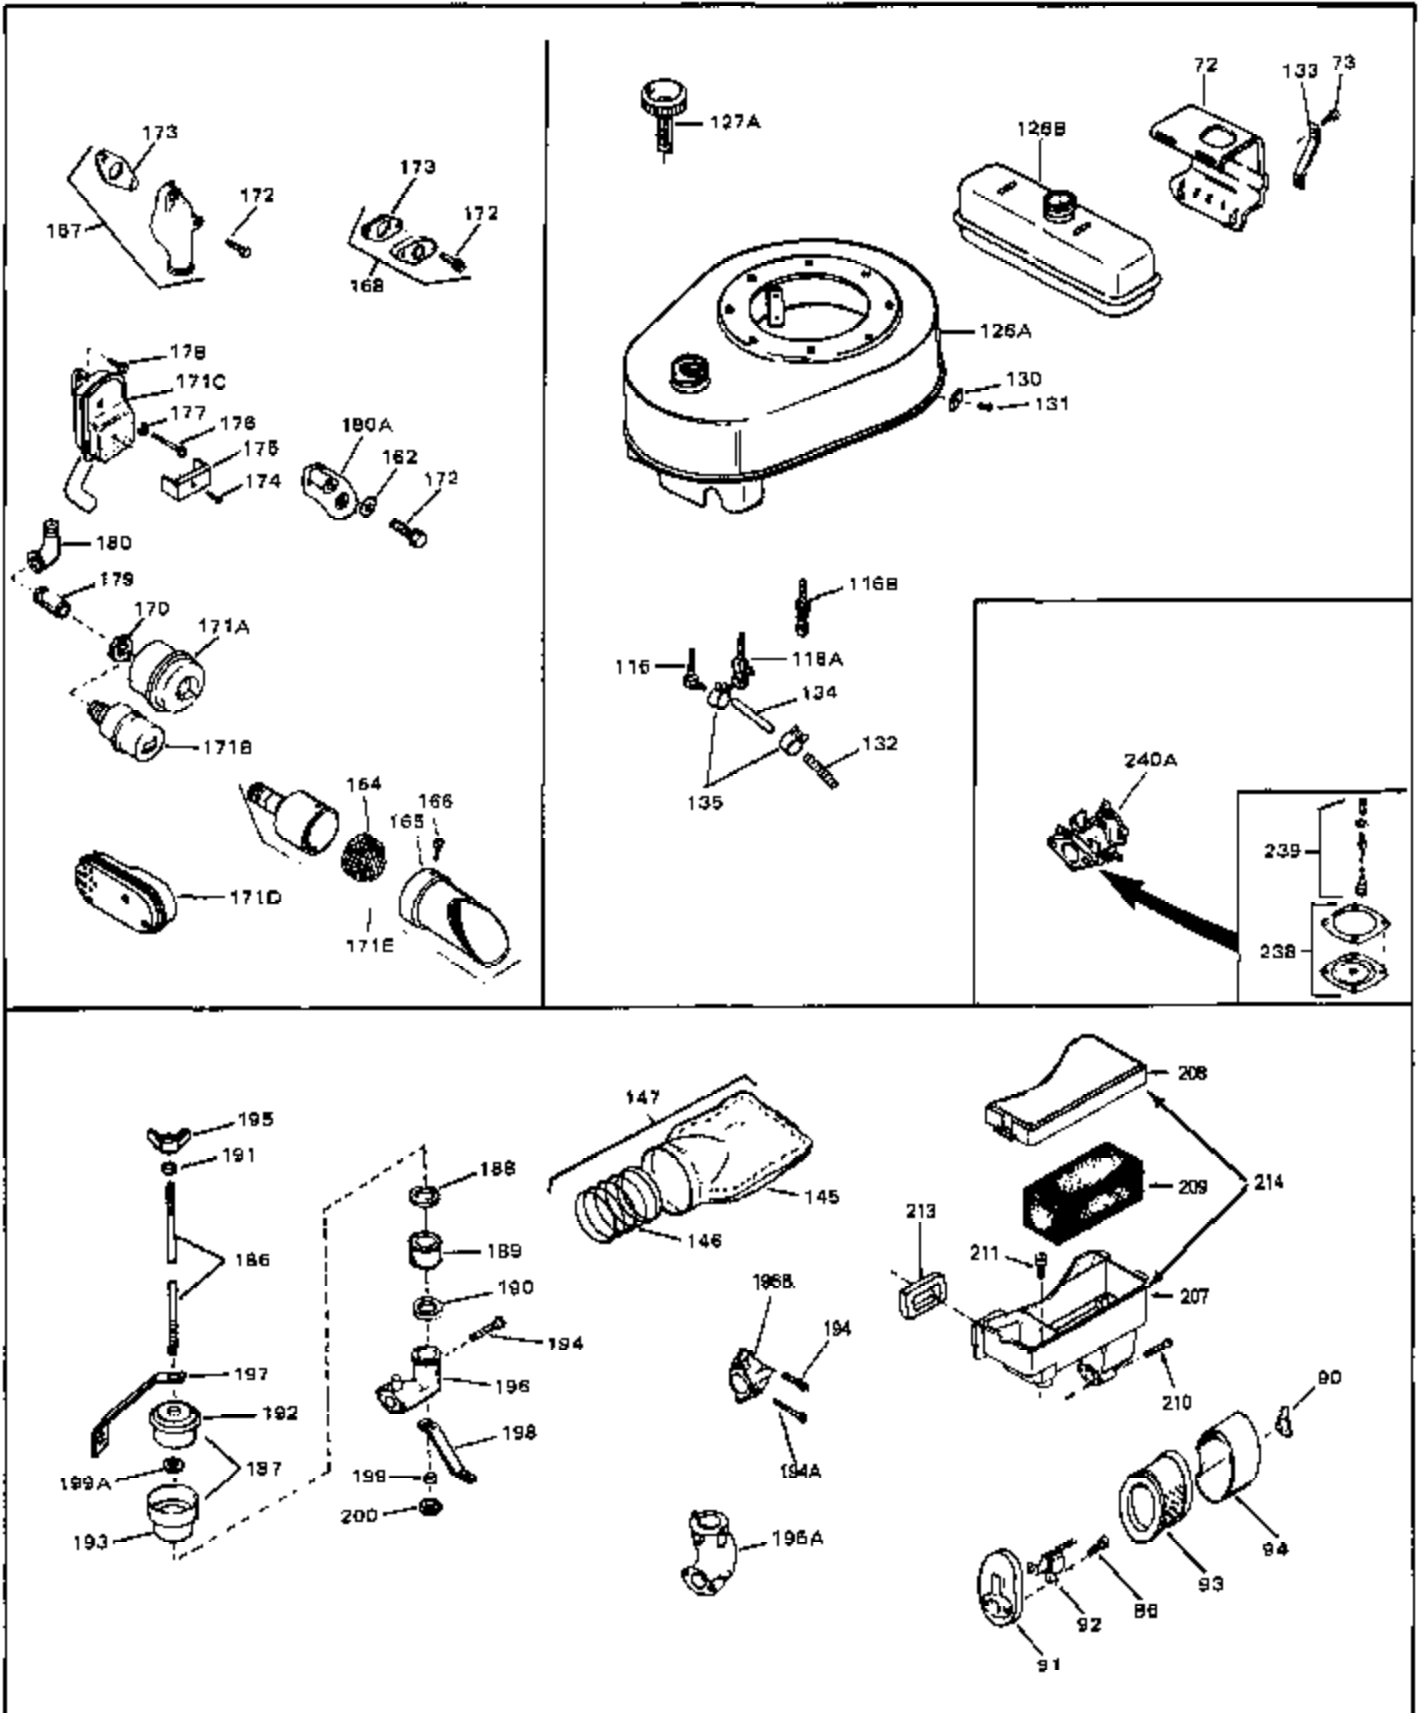

Engine Parts List #3

Ref #	Part Number	Qty	Description
72	31572	0	Strap, Fuel tank
73	650556	0	Screw
73	792028	0	Screw, Hex hd. Sems, 5/16-18 x 7/8
86	28820	0	Screw
116B	28837	0	Strainer & Fitting
116	28584	0	Strainer & Elbow
116A	29683	0	Strainer & Shut-off
130	28511	0	Plate, Securing
131	29747A	0	Screw
132	28819	0	Spring, Fuel line
133	31613	0	Brace, Fuel tank
134	29774	0	Line, Fuel (Braided 8.25")
134	30705	0	Line, Fuel (Braided 16")
134	30962	0	Line, Fuel (Braided 32")
134	30965	0	Line, Fuel (Braided 48")
135	26460	0	Clamp, Fuel line
145	31668	0	Bag, Pre-cleaner
146	31667	0	Spring, Pre-cleaner bag
147	730512	0	Kit, Pre-cleaner
162	8274	0	Lockwasher
164	33323	0	Screen, Muffler
165	33700	0	Cover & Tube, Muffler
166	650578	0	Screw
167	31288	0	Muffler Adapter Kit
168	730130	0	Muffler Adapter Kit
170	28443	0	Nut, Conduit (1/8" thick)
170	32862	0	Nut, Conduit (1/4" thick)
171E	391026	0	Muffler
172	30196	0	Screw
172	6021A	0	Screw, Hex flange hd., 5/16-18 x 1-1/2
172	650689	0	Screw
172	650695A	0	Screw, Hex flange hd., 5/16-18 x 2-1/4
172	650696	0	Screw, Hex hd., 5/16-18 x 2-3/4
172	650697A	0	Screw, Hex flange hd., 5/16-18 x 2-1/2
173	27930	0	Gasket, Exhaust
179	30244	0	Nipple, Exhaust pipe (2-1/2")
179	32332	0	Nipple, Exhaust pipe (2")
179	32454	0	Nipple, Exhaust pipe (1-3/8")
180	29574	0	Elbow, Exhaust (90°)
180	30209	0	Elbow, Exhaust (45°)