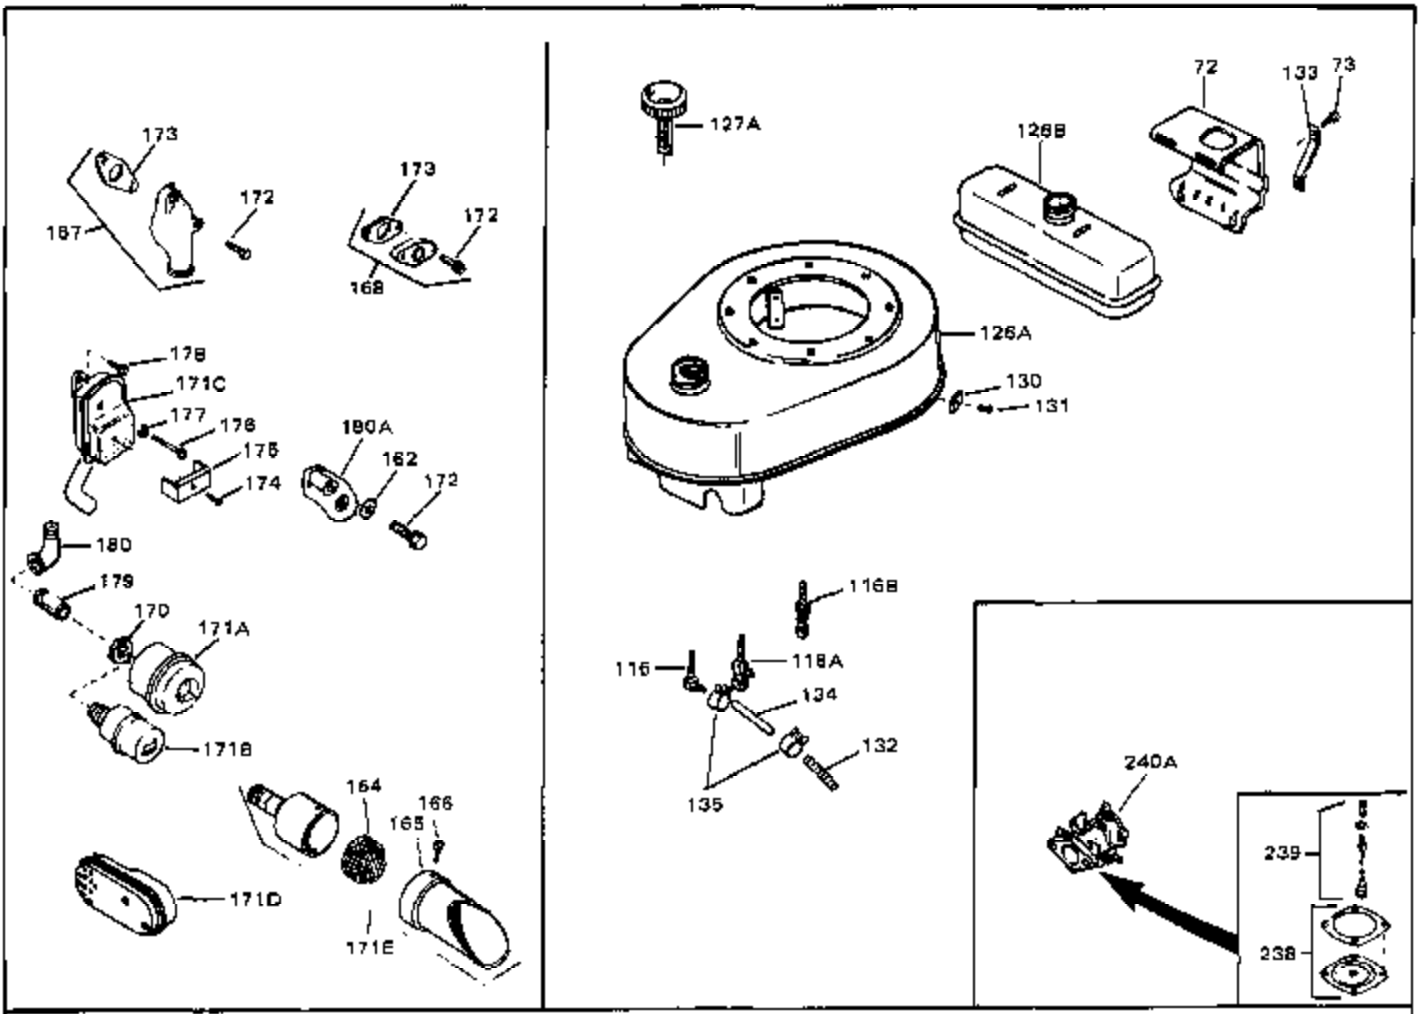

Ref #	Part Number	Qty	Description
72	31572	0	Strap, Fuel tank
73	650556	0	Screw
73	792028	0	Screw, Hex hd. Sems, 5/16-18 x 7/8
86	28820	0	Screw
116B	28837	0	Strainer & Fitting
116	28584	0	Strainer & Elbow
116A	29683	0	Strainer & Shut-off
130	28511	0	Plate, Securing
131	29747A	0	Screw
132	28819	0	Spring, Fuel line
133	31613	0	Brace, Fuel tank
134	29774	0	Line, Fuel (Braided 8.25")
134	30705	0	Line, Fuel (Braided 16")
134	30962	0	Line, Fuel (Braided 32")
134	30965	0	Line, Fuel (Braided 48")
135	26460	0	Clamp, Fuel line
145	31668	0	Bag, Pre-cleaner
146	31667	0	Spring, Pre-cleaner bag
147	730512	0	Kit, Pre-cleaner
162	8274	0	Lockwasher
164	33323	0	Screen, Muffler
165	33700	0	Cover & Tube, Muffler
166	650578	0	Screw
167	31288	0	Muffler Adapter Kit
168	730130	0	Muffler Adapter Kit
170	28443	0	Nut, Conduit (1/8" thick)
170	32862	0	Nut, Conduit (1/4" thick)
171E	391026	0	Muffler
172	30196	0	Screw
172	6021A	0	Screw, Hex flange hd., 5/16-18 x 1-1/2
172	650689	0	Screw
172	650695A	0	Screw, Hex flange hd., 5/16-18 x 2-1/4
172	650696	0	Screw, Hex hd., 5/16-18 x 2-3/4
172	650697A	0	Screw, Hex flange hd., 5/16-18 x 2-1/2
173	27930	0	Gasket, Exhaust
179	30244	0	Nipple, Exhaust pipe (2-1/2")
179	32332	0	Nipple, Exhaust pipe (2")
179	32454	0	Nipple, Exhaust pipe (1-3/8")
180	29574	0	Elbow, Exhaust (90°)
180	30209	0	Elbow, Exhaust (45°)