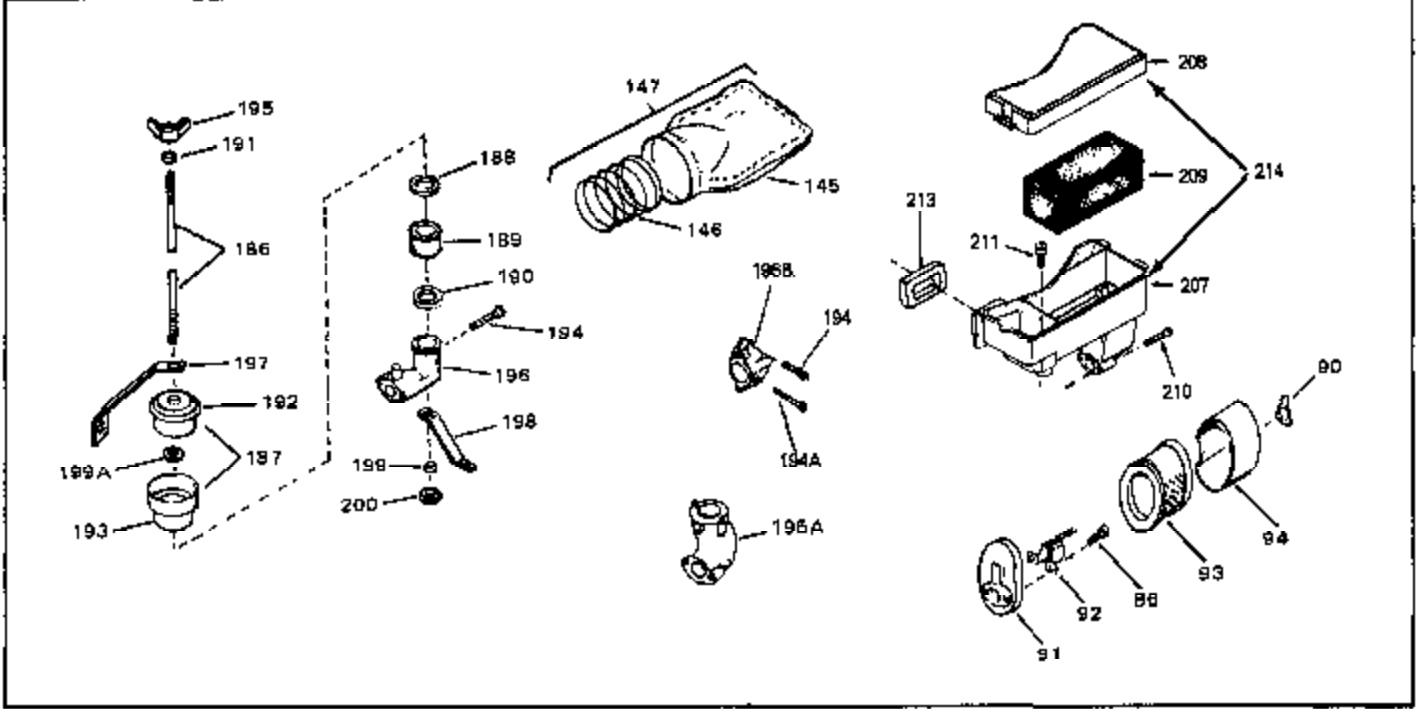

Ref #	Part Number	Qty	Description
72	31572	0	Strap, Fuel tank
73	650556	0	Screw
73	792028	0	Screw, Hex hd. Sems, 5/16-18 x 7/8
86	28820	0	Screw
116B	28837	0	Strainer & Fitting
116	28584	0	Strainer & Elbow
116A	29683	0	Strainer & Shut-off
130	28511	0	Plate, Securing
131	29747A	0	Screw
132	28819	0	Spring, Fuel line
133	31613	0	Brace, Fuel tank
134	29774	0	Line, Fuel (Braided 8.25")
134	30705	0	Line, Fuel (Braided 16")
134	30962	0	Line, Fuel (Braided 32")
134	30965	0	Line, Fuel (Braided 48")
135	26460	0	Clamp, Fuel line
145	31668	0	Bag, Pre-cleaner
146	31667	0	Spring, Pre-cleaner bag
147	730512	0	Kit, Pre-cleaner
162	8274	0	Lockwasher
164	33323	0	Screen, Muffler
165	33700	0	Cover & Tube, Muffler
166	650578	0	Screw
167	31288	0	Muffler Adapter Kit
168	730130	0	Muffler Adapter Kit
170	28443	0	Nut, Conduit (1/8" thick)
170	32862	0	Nut, Conduit (1/4" thick)
171E	391026	0	Muffler
172	30196	0	Screw
172	6021A	0	Screw, Hex flange hd., 5/16-18 x 1-1/2
172	650689	0	Screw
172	650695A	0	Screw, Hex flange hd., 5/16-18 x 2-1/4
172	650696	0	Screw, Hex hd., 5/16-18 x 2-3/4
172	650697A	0	Screw, Hex flange hd., 5/16-18 x 2-1/2
173	27930	0	Gasket, Exhaust
179	30244	0	Nipple, Exhaust pipe (2-1/2")
179	32332	0	Nipple, Exhaust pipe (2")
179	32454	0	Nipple, Exhaust pipe (1-3/8")
180	29574	0	Elbow, Exhaust (90°)
180	30209	0	Elbow, Exhaust (45°)