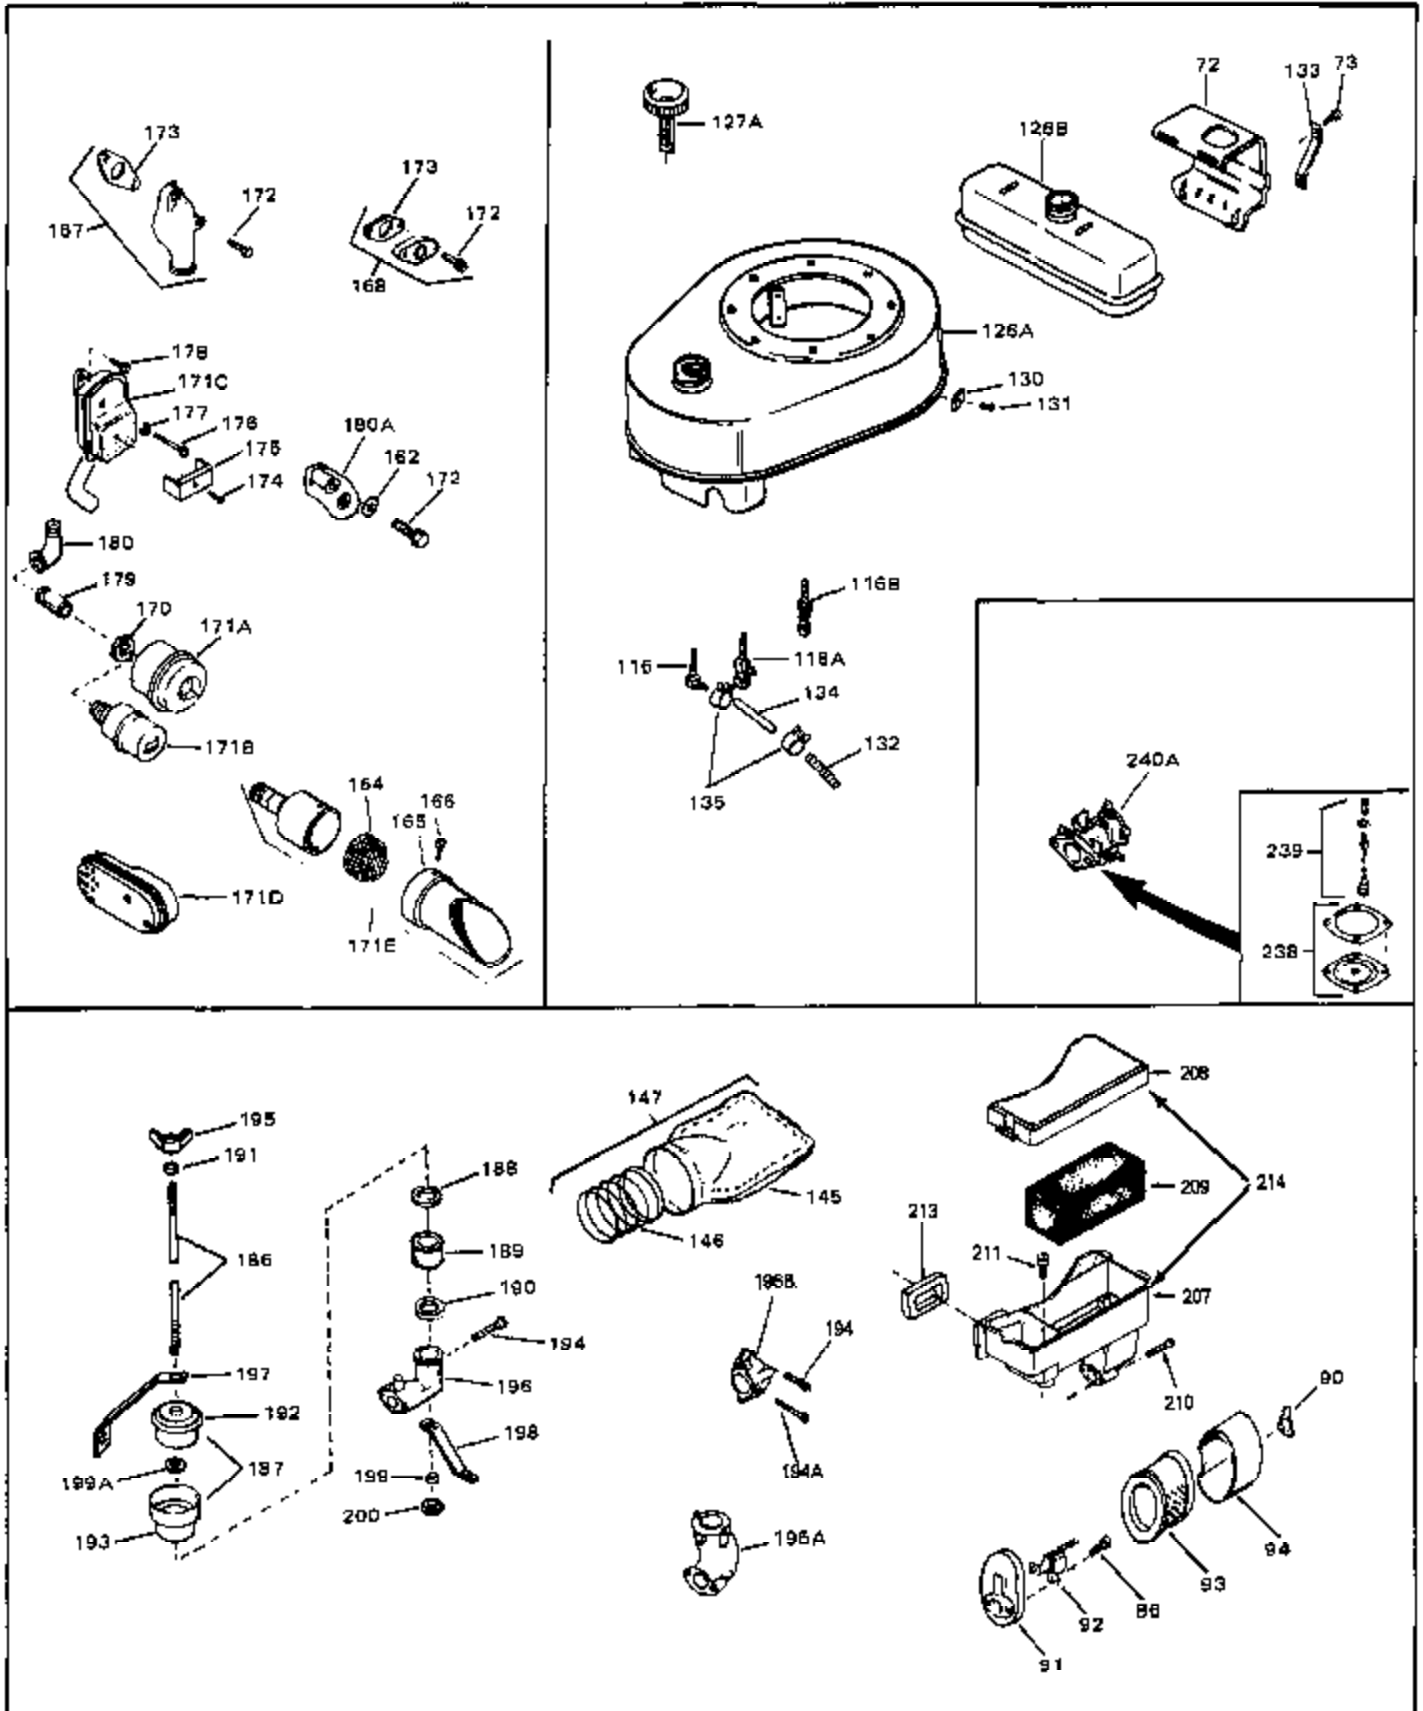

Ref #	Part Number	Qty	Description
	72 31572	0	Strap, Fuel tank
	73 650556	0	Screw
	73 792028	0	Screw, Hex hd. Sems, 5/16-18 x 7/8
	86 28820	0	Screw
116B	28837	0	Strainer & Fitting
116	28584	0	Strainer & Elbow
116A	29683	0	Strainer & Shut-off
130	28511	0	Plate, Securing
131	29747A	0	Screw
132	28819	0	Spring, Fuel line
133	31613	0	Brace, Fuel tank
134	29774	0	Line, Fuel (Braided 8.25")
134	30705	0	Line, Fuel (Braided 16")
134	30962	0	Line, Fuel (Braided 32")
134	30965	0	Line, Fuel (Braided 48")
135	26460	0	Clamp, Fuel line
145	31668	0	Bag, Pre-cleaner
146	31667	0	Spring, Pre-cleaner bag
147	730512	0	Kit, Pre-cleaner
162	8274	0	Lockwasher
164	33323	0	Screen, Muffler
165	33700	0	Cover & Tube, Muffler
166	650578	0	Screw
167	31288	0	Muffler Adapter Kit
168	730130	0	Muffler Adapter Kit
170	28443	0	Nut, Conduit (1/8" thick)
170	32862	0	Nut, Conduit (1/4" thick)
171E	391026	0	Muffler
172	30196	0	Screw
172	6021A	0	Screw, Hex flange hd., 5/16-18 x 1-1/2
172	650689	0	Screw
172	650695A	0	Screw, Hex flange hd., 5/16-18 x 2-1/4
172	650696	0	Screw, Hex hd., 5/16-18 x 2-3/4
172	650697A	0	Screw, Hex flange hd., 5/16-18 x 2-1/2
173	27930	0	Gasket, Exhaust
179	30244	0	Nipple, Exhaust pipe (2-1/2")
179	32332	0	Nipple, Exhaust pipe (2")
179	32454	0	Nipple, Exhaust pipe (1-3/8")
180	29574	0	Elbow, Exhaust (90°)
180	30209	0	Elbow, Exhaust (45°)