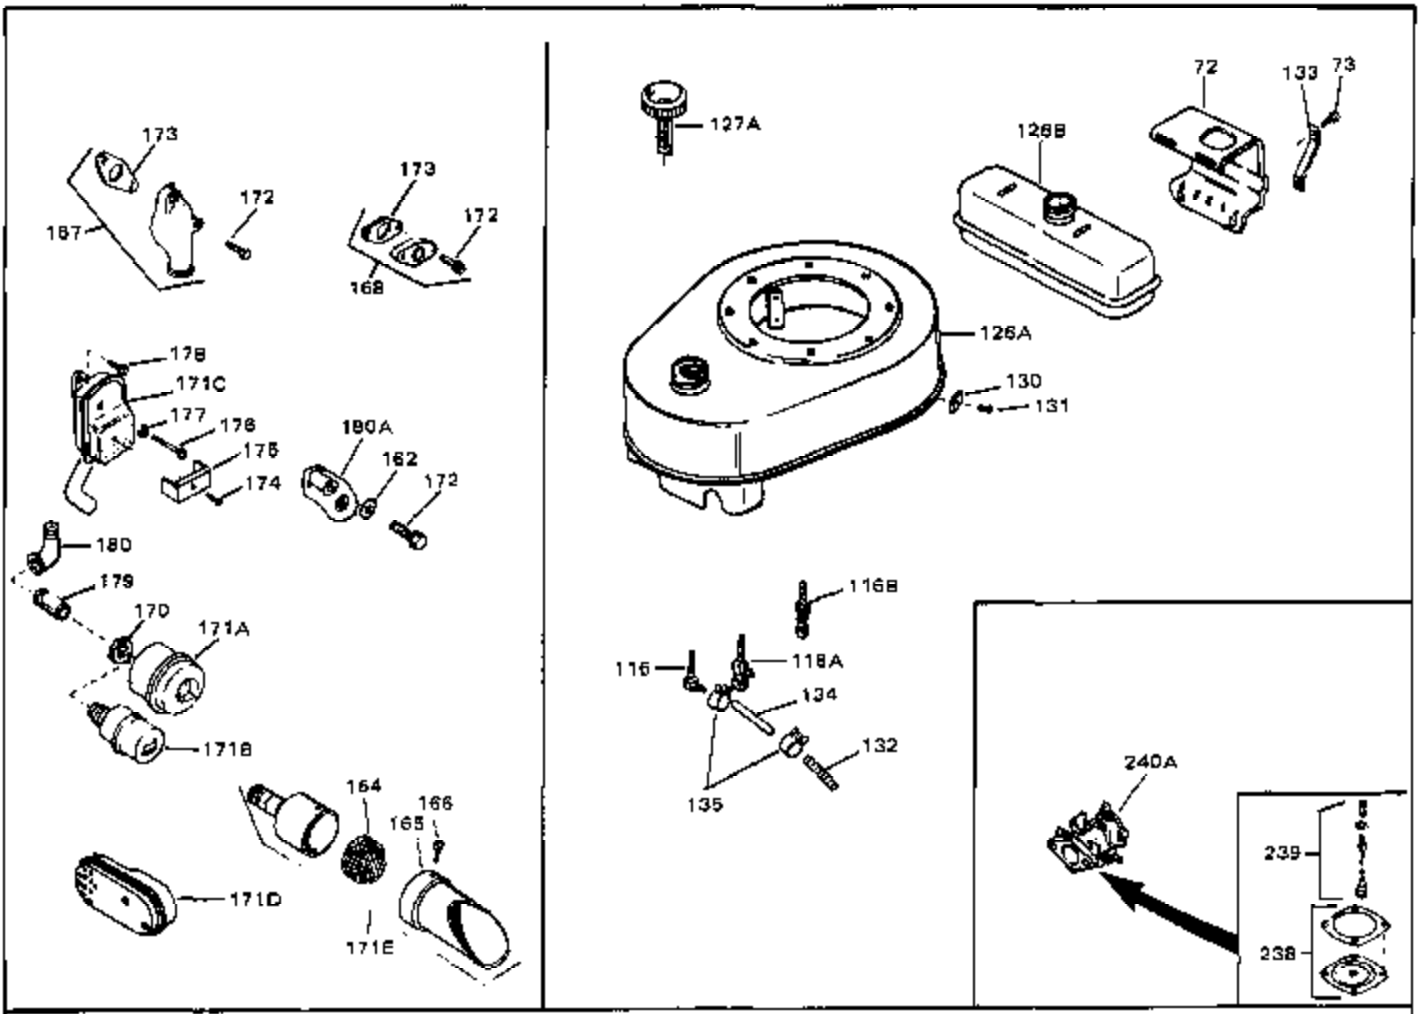

Ref #	Part Number	Qty	Description
72	31572	0	Strap, Fuel tank
73	650556	0	Screw
73	792028	0	Screw, Hex hd. Sems, 5/16-18 x 7/8
86	28820	0	Screw
116B	28837	0	Strainer & Fitting
116A	29683	0	Strainer & Shut-off
116	28584	0	Strainer & Elbow
126B	31571A	0	Tank Assy., Fuel (2 qt.)
127A	31573A	0	Gauge, Visual fuel
130	28511	0	Plate, Securing
131	29747A	0	Screw
132	28819	0	Spring, Fuel line
133	31613	0	Brace, Fuel tank
134	29774	0	Line, Fuel (Braided 8.25")
134	30705	0	Line, Fuel (Braided 16")
134	30962	0	Line, Fuel (Braided 32")
134	30965	0	Line, Fuel (Braided 48")
135	26460	0	Clamp, Fuel line
145	31668	0	Bag, Pre-cleaner
146	31667	0	Spring, Pre-cleaner bag
147	730512	0	Kit, Pre-cleaner
162	8274	0	Lockwasher
164	33323	0	Screen, Muffler
165	33700	0	Cover & Tube, Muffler
166	650578	0	Screw
167	31288	0	Muffler Adapter Kit
168	730130	0	Muffler Adapter Kit
170	28443	0	Nut, Conduit (1/8" thick)
170	32862	0	Nut, Conduit (1/4" thick)
171B	32686	0	Muffler
171E	391026	0	Muffler
172	30196	0	Screw
172	6021A	0	Screw, Hex flange hd., 5/16-18 x 1-1/2
172	650689	0	Screw
172	650695A	0	Screw, Hex flange hd., 5/16-18 x 2-1/4
172	650696	0	Screw, Hex hd., 5/16-18 x 2-3/4
172	650697A	0	Screw, Hex flange hd., 5/16-18 x 2-1/2
173	27930	0	Gasket, Exhaust
179	30244	0	Nipple, Exhaust pipe (2-1/2")
179	32332	0	Nipple, Exhaust pipe (2")
179	32454	0	Nipple, Exhaust pipe (1-3/8")
180A	32922	0	Elbow, Exhaust
180	29574	0	Elbow, Exhaust (90°)
180	30209	0	Elbow, Exhaust (45°)