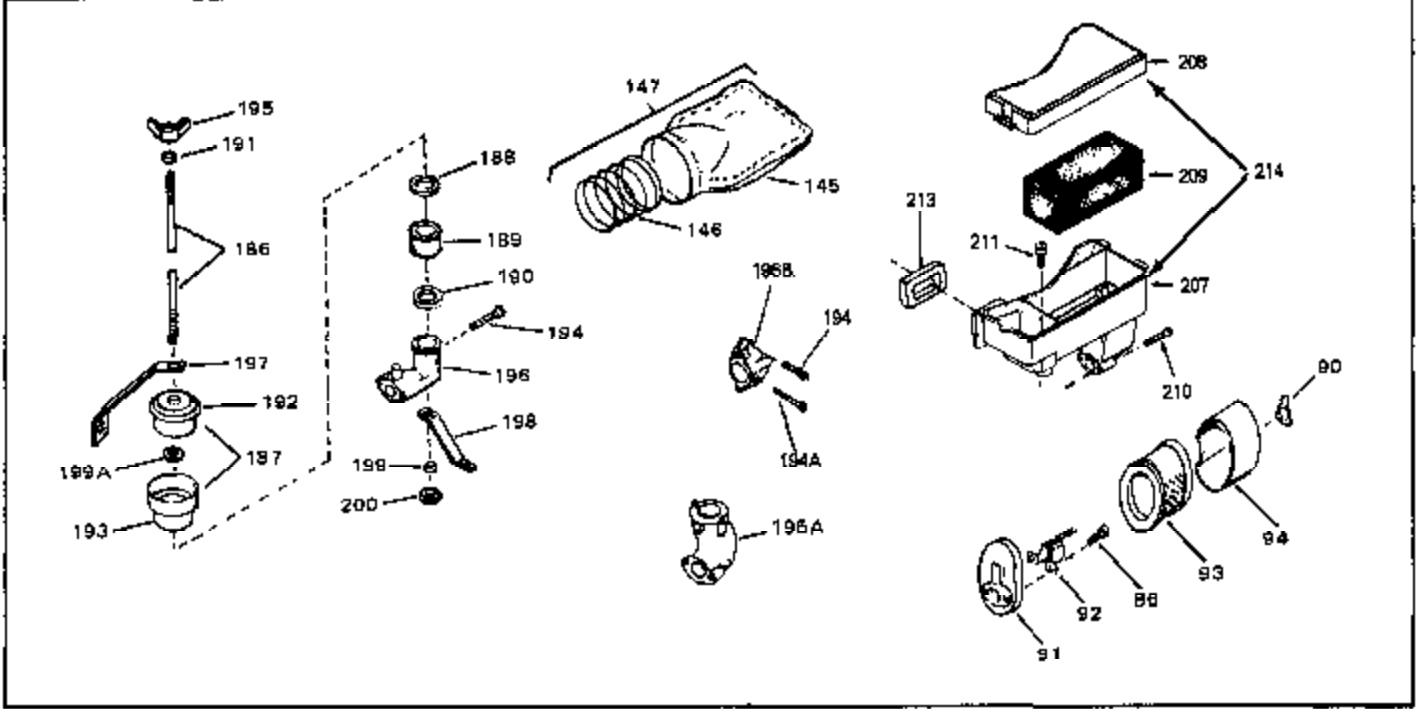

Ref #	Part Number	Qty	Description
72	31572	0	Strap, Fuel tank
73	650556	0	Screw
73	792028	0	Screw, Hex hd. Sems, 5/16-18 x 7/8
86	28820	0	Screw
116B	28837	0	Strainer & Fitting
116A	29683	0	Strainer & Shut-off
116	28584	0	Strainer & Elbow
126B	31571A	0	Tank Assy., Fuel (2 qt.)
127A	31573A	0	Gauge, Visual fuel
130	28511	0	Plate, Securing
131	29747A	0	Screw
132	28819	0	Spring, Fuel line
133	31613	0	Brace, Fuel tank
134	29774	0	Line, Fuel (Braided 8.25")
134	30705	0	Line, Fuel (Braided 16")
134	30962	0	Line, Fuel (Braided 32")
134	30965	0	Line, Fuel (Braided 48")
135	26460	0	Clamp, Fuel line
145	31668	0	Bag, Pre-cleaner
146	31667	0	Spring, Pre-cleaner bag
147	730512	0	Kit, Pre-cleaner
162	8274	0	Lockwasher
164	33323	0	Screen, Muffler
165	33700	0	Cover & Tube, Muffler
166	650578	0	Screw
167	31288	0	Muffler Adapter Kit
168	730130	0	Muffler Adapter Kit
170	28443	0	Nut, Conduit (1/8" thick)
170	32862	0	Nut, Conduit (1/4" thick)
171B	32686	0	Muffler
171E	391026	0	Muffler
172	30196	0	Screw
172	6021A	0	Screw, Hex flange hd., 5/16-18 x 1-1/2
172	650689	0	Screw
172	650695A	0	Screw, Hex flange hd., 5/16-18 x 2-1/4
172	650696	0	Screw, Hex hd., 5/16-18 x 2-3/4
172	650697A	0	Screw, Hex flange hd., 5/16-18 x 2-1/2
173	27930	0	Gasket, Exhaust
179	30244	0	Nipple, Exhaust pipe (2-1/2")
179	32332	0	Nipple, Exhaust pipe (2")
179	32454	0	Nipple, Exhaust pipe (1-3/8")
180A	32922	0	Elbow, Exhaust
180	29574	0	Elbow, Exhaust (90°)
180	30209	0	Elbow, Exhaust (45°)