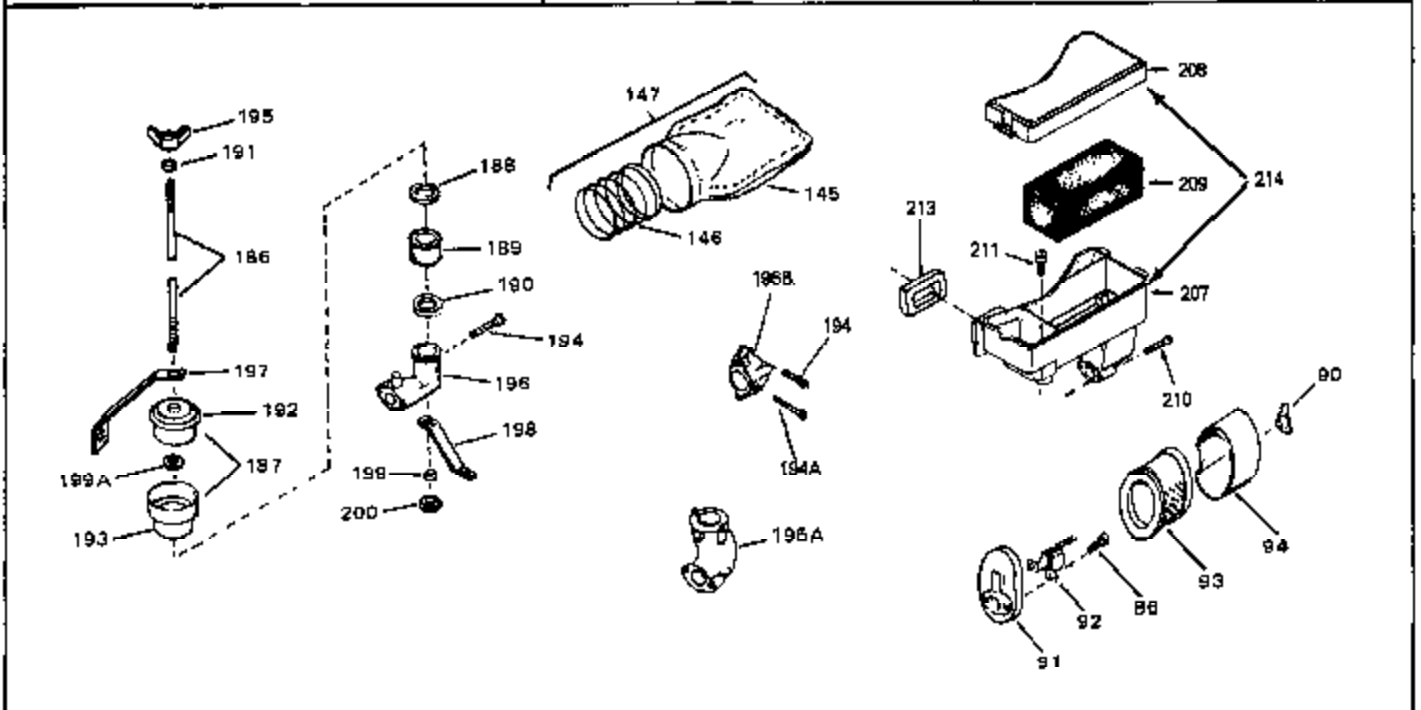

Ref #	Part Number	Qty	Description
72	31572	0	Strap, Fuel tank
73	650556	0	Screw
73	792028	0	Screw, Hex hd. Sems, 5/16-18 x 7/8
86	28820	0	Screw
116A	29683	0	Strainer & Shut-off
116B	28837	0	Strainer & Fitting
116	28584	0	Strainer & Elbow
126A	32160	0	Tank Assy., Fuel (2 qt.) (5.56 Dia. starter
130	28511	0	Plate, Securing
131	29747A	0	Screw
132	28819	0	Spring, Fuel line
133	31613	0	Brace, Fuel tank
134	29774	0	Line, Fuel (Braided 8.25")
134	30705	0	Line, Fuel (Braided 16")
134	30962	0	Line, Fuel (Braided 32")
134	30965	0	Line, Fuel (Braided 48")
135	26460	0	Clamp, Fuel line
145	31668	0	Bag, Pre-cleaner
146	31667	0	Spring, Pre-cleaner bag
147	730512	0	Kit, Pre-cleaner
162	8274	0	Lockwasher
164	33323	0	Screen, Muffler
165	33700	0	Cover & Tube, Muffler
166	650578	0	Screw
167	31288	0	Muffler Adapter Kit
168	730130	0	Muffler Adapter Kit
170	28443	0	Nut, Conduit (1/8" thick)
170	32862	0	Nut, Conduit (1/4" thick)
171E	391026	0	Muffler
172	30196	0	Screw
172	6021A	0	Screw, Hex flange hd., 5/16-18 x 1-1/2
172	650689	0	Screw
172	650695A	0	Screw, Hex flange hd., 5/16-18 x 2-1/4
172	650696	0	Screw, Hex hd., 5/16-18 x 2-3/4
172	650697A	0	Screw, Hex flange hd., 5/16-18 x 2-1/2
173	27930	0	Gasket, Exhaust
179	30244	0	Nipple, Exhaust pipe (2-1/2")
179	32332	0	Nipple, Exhaust pipe (2")
179	32454	0	Nipple, Exhaust pipe (1-3/8")
180	29574	0	Elbow, Exhaust (90°)
180	30209	0	Elbow, Exhaust (45°)