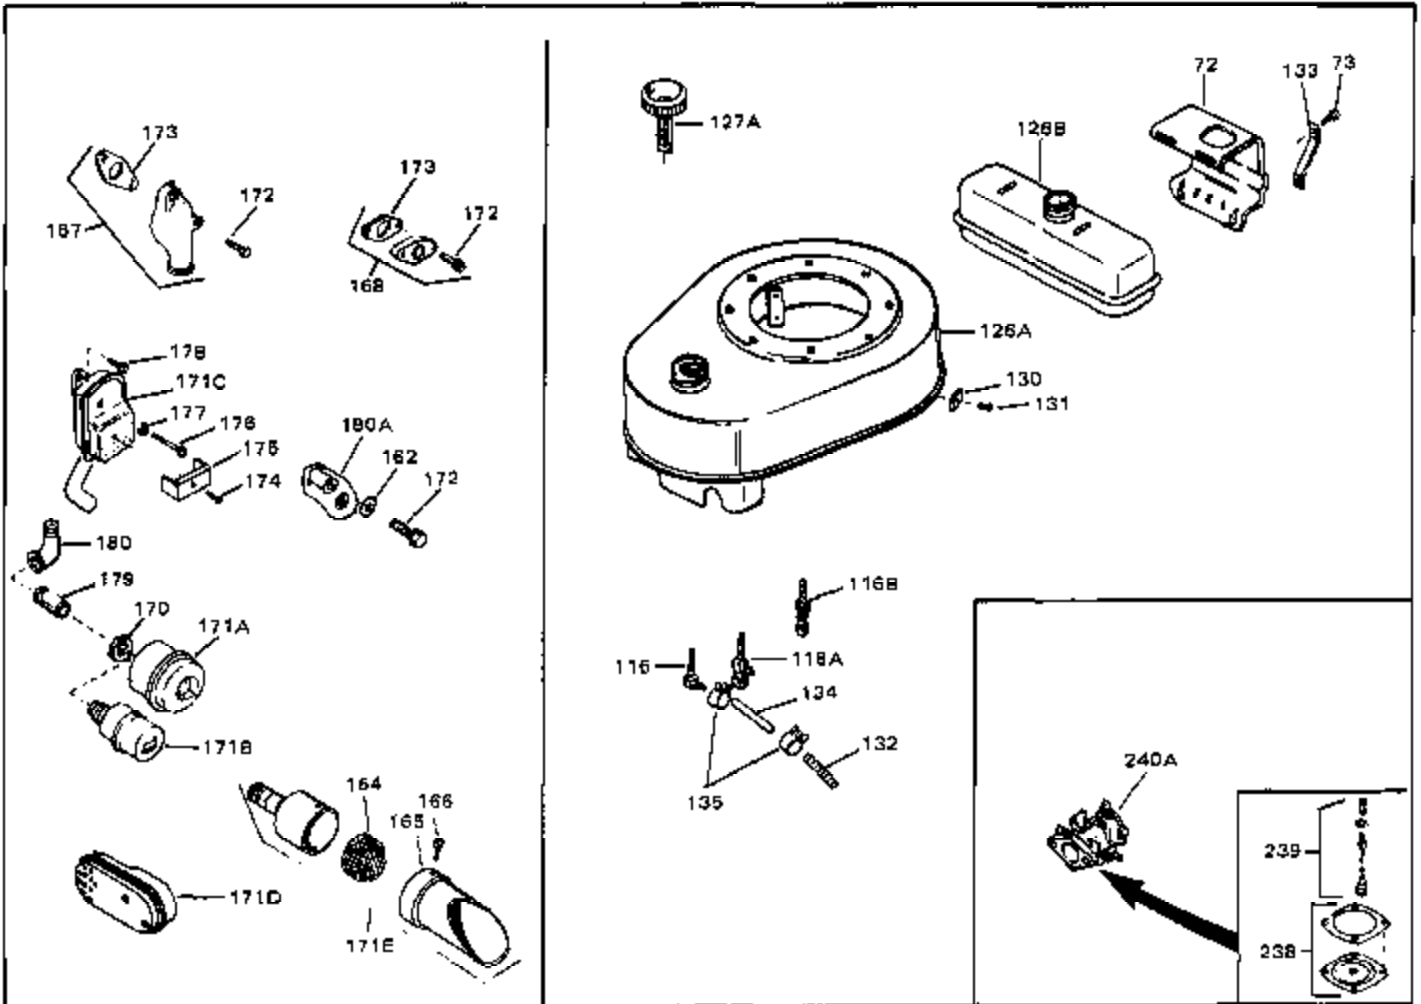

Ref #	Part Number	Qty	Description
72	31572	0	Strap, Fuel tank
73	650556	0	Screw
73	792028	0	Screw, Hex hd. Sems, 5/16-18 x 7/8
86	28820	0	Screw
116A	29683	0	Strainer & Shut-off
116B	28837	0	Strainer & Fitting
116	28584	0	Strainer & Elbow
126A	32160	0	Tank Assy., Fuel (2 qt.) (5.56 Dia. starter
130	28511	0	Plate, Securing
131	29747A	0	Screw
132	28819	0	Spring, Fuel line
133	31613	0	Brace, Fuel tank
134	29774	0	Line, Fuel (Braided 8.25")
134	30705	0	Line, Fuel (Braided 16")
134	30962	0	Line, Fuel (Braided 32")
134	30965	0	Line, Fuel (Braided 48")
135	26460	0	Clamp, Fuel line
145	31668	0	Bag, Pre-cleaner
146	31667	0	Spring, Pre-cleaner bag
147	730512	0	Kit, Pre-cleaner
162	8274	0	Lockwasher
164	33323	0	Screen, Muffler
165	33700	0	Cover & Tube, Muffler
166	650578	0	Screw
167	31288	0	Muffler Adapter Kit
168	730130	0	Muffler Adapter Kit
170	28443	0	Nut, Conduit (1/8" thick)
170	32862	0	Nut, Conduit (1/4" thick)
171E	391026	0	Muffler
172	30196	0	Screw
172	6021A	0	Screw, Hex flange hd., 5/16-18 x 1-1/2
172	650689	0	Screw
172	650695A	0	Screw, Hex flange hd., 5/16-18 x 2-1/4
172	650696	0	Screw, Hex hd., 5/16-18 x 2-3/4
172	650697A	0	Screw, Hex flange hd., 5/16-18 x 2-1/2
173	27930	0	Gasket, Exhaust
179	30244	0	Nipple, Exhaust pipe (2-1/2")
179	32332	0	Nipple, Exhaust pipe (2")
179	32454	0	Nipple, Exhaust pipe (1-3/8")
180	29574	0	Elbow, Exhaust (90°)
180	30209	0	Elbow, Exhaust (45°)