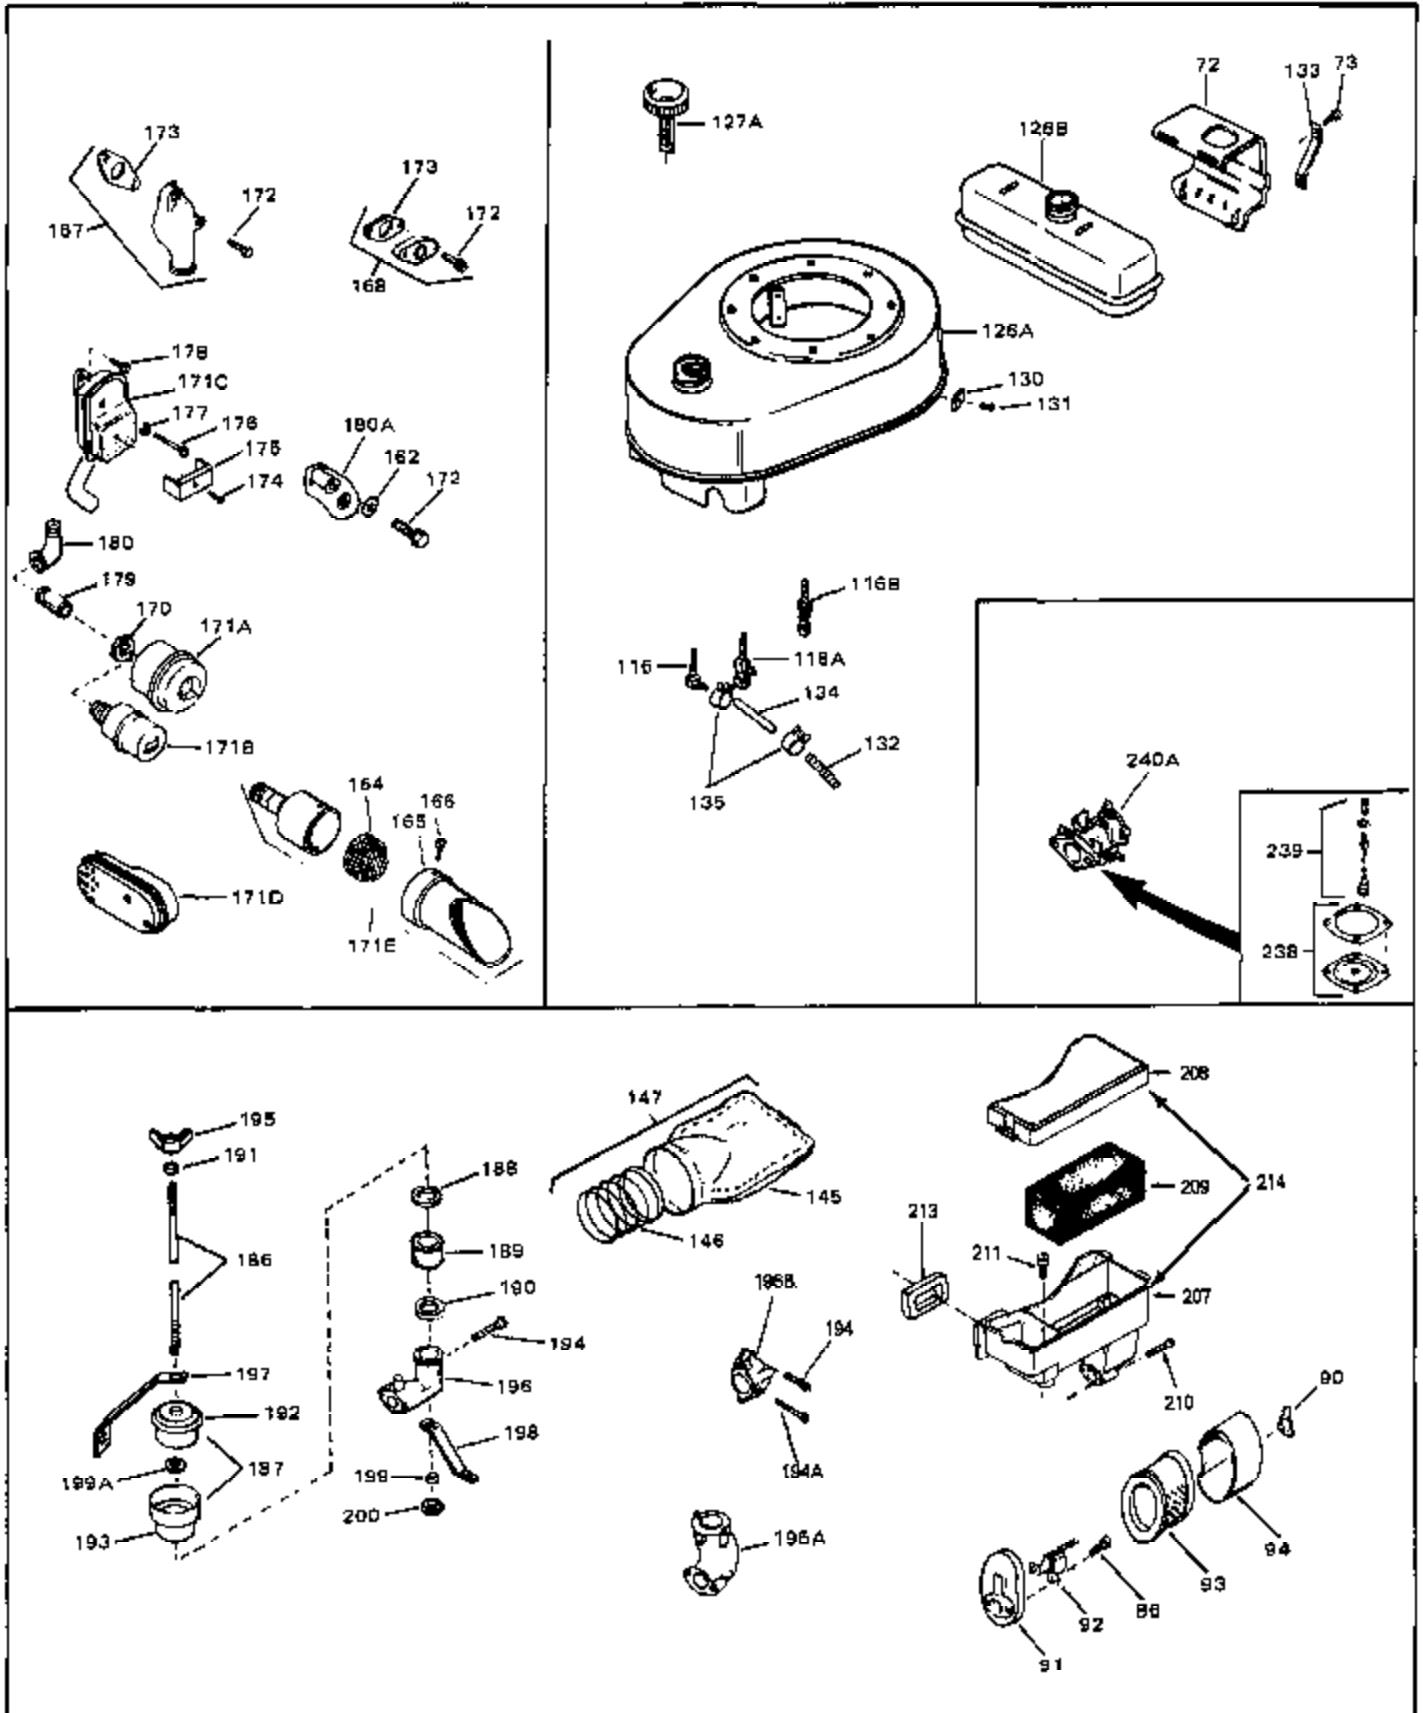

Ref #	Part Number	Qty	Description
72	31572	0	Strap, Fuel tank
73	650556	0	Screw
73	792028	0	Screw, Hex hd. Sems, 5/16-18 x 7/8
86	28820	0	Screw
116B	28837	0	Strainer & Fitting
116	28584	0	Strainer & Elbow
116A	29683	0	Strainer & Shut-off
130	28511	0	Plate, Securing
131	29747A	0	Screw
132	28819	0	Spring, Fuel line
133	31613	0	Brace, Fuel tank
134	29774	0	Line, Fuel (Braided 8.25")
134	30705	0	Line, Fuel (Braided 16")
134	30962	0	Line, Fuel (Braided 32")
134	30965	0	Line, Fuel (Braided 48")
135	26460	0	Clamp, Fuel line
145	31668	0	Bag, Pre-cleaner
146	31667	0	Spring, Pre-cleaner bag
147	730512	0	Kit, Pre-cleaner
162	8274	0	Lockwasher
164	33323	0	Screen, Muffler
165	33700	0	Cover & Tube, Muffler
166	650578	0	Screw
167	31288	0	Muffler Adapter Kit
168	730130	0	Muffler Adapter Kit
170	28443	0	Nut, Conduit (1/8" thick)
170	32862	0	Nut, Conduit (1/4" thick)
171E	391026	0	Muffler
172	30196	0	Screw
172	6021A	0	Screw, Hex flange hd., 5/16-18 x 1-1/2
172	650689	0	Screw
172	650695A	0	Screw, Hex flange hd., 5/16-18 x 2-1/4
172	650696	0	Screw, Hex hd., 5/16-18 x 2-3/4
172	650697A	0	Screw, Hex flange hd., 5/16-18 x 2-1/2
173	27930	0	Gasket, Exhaust
179	30244	0	Nipple, Exhaust pipe (2-1/2")
179	32332	0	Nipple, Exhaust pipe (2")
179	32454	0	Nipple, Exhaust pipe (1-3/8")
180	29574	0	Elbow, Exhaust (90°)
180	30209	0	Elbow, Exhaust (45°)