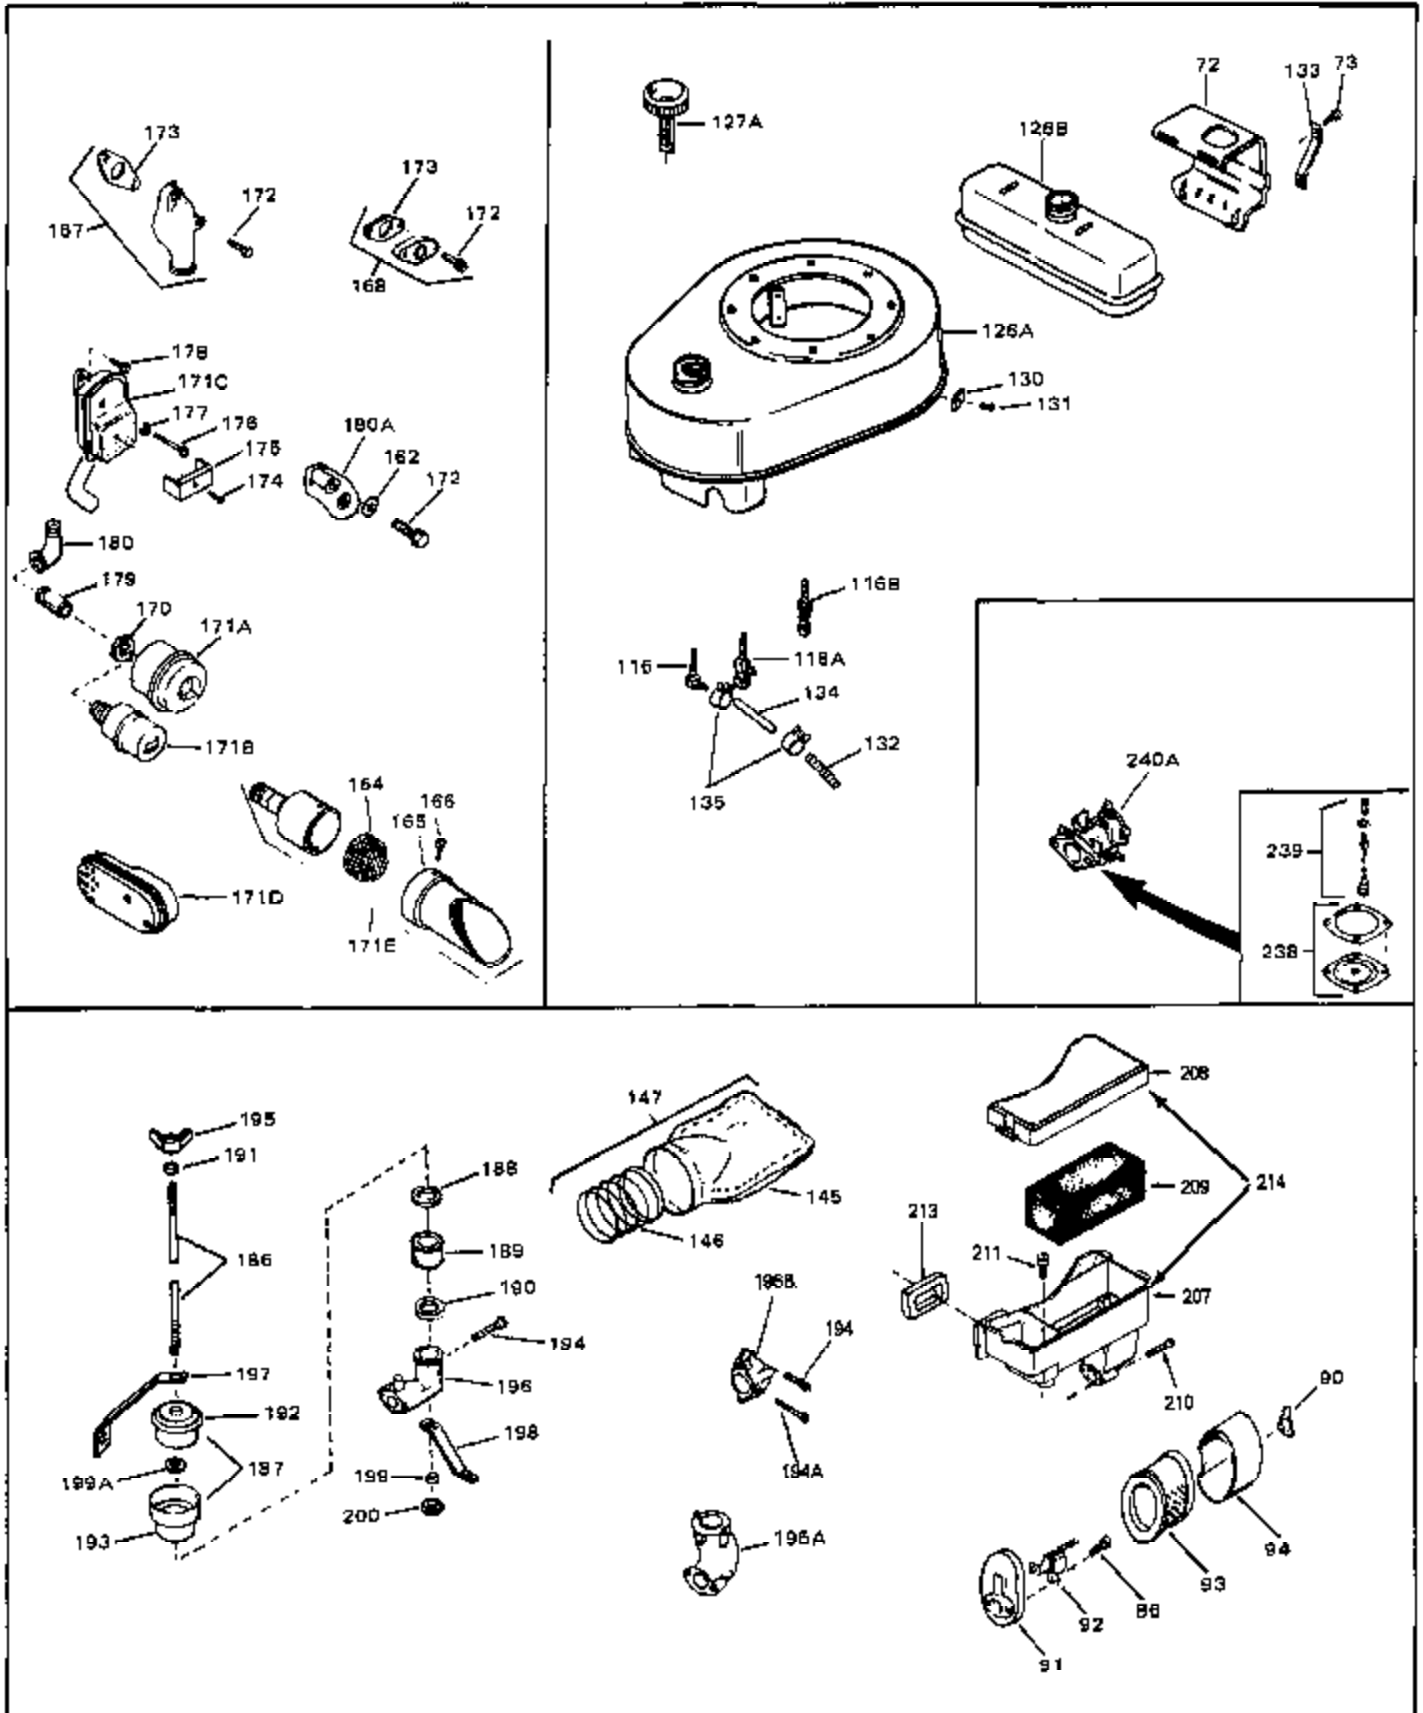

Ref #	Part Number	Qty	Description
72	31572	0	Strap, Fuel tank
73	650556	0	Screw
73	792028	0	Screw, Hex hd. Sems, 5/16-18 x 7/8
86	28820	0	Screw
116	28584	0	Strainer & Elbow
116B	28837	0	Strainer & Fitting
116A	29683	0	Strainer & Shut-off
126A	32160	0	Tank Assy., Fuel (2 qt.) (5.56 Dia. starter
130	28511	0	Plate, Securing
131	29747A	0	Screw
132	28819	0	Spring, Fuel line
133	31613	0	Brace, Fuel tank
134	29774	0	Line, Fuel (Braided 8.25")
134	30705	0	Line, Fuel (Braided 16")
134	30962	0	Line, Fuel (Braided 32")
134	30965	0	Line, Fuel (Braided 48")
135	26460	0	Clamp, Fuel line
145	31668	0	Bag, Pre-cleaner
146	31667	0	Spring, Pre-cleaner bag
147	730512	0	Kit, Pre-cleaner
162	8274	0	Lockwasher
164	33323	0	Screen, Muffler
165	33700	0	Cover & Tube, Muffler
166	650578	0	Screw
167	31288	0	Muffler Adapter Kit
168	730130	0	Muffler Adapter Kit
170	28443	0	Nut, Conduit (1/8" thick)
170	32862	0	Nut, Conduit (1/4" thick)
171E	391026	0	Muffler
172	30196	0	Screw
172	6021A	0	Screw, Hex flange hd., 5/16-18 x 1-1/2
172	650689	0	Screw
172	650695A	0	Screw, Hex flange hd., 5/16-18 x 2-1/4
172	650696	0	Screw, Hex hd., 5/16-18 x 2-3/4
172	650697A	0	Screw, Hex flange hd., 5/16-18 x 2-1/2
173	27930	0	Gasket, Exhaust
179	30244	0	Nipple, Exhaust pipe (2-1/2")
179	32332	0	Nipple, Exhaust pipe (2")
179	32454	0	Nipple, Exhaust pipe (1-3/8")
180A	32566	0	Elbow, Exhaust
180	29574	0	Elbow, Exhaust (90°)
180	30209	0	Elbow, Exhaust (45°)
194	650521	0	Screw
196A	32427	0	Elbow, Air cleaner