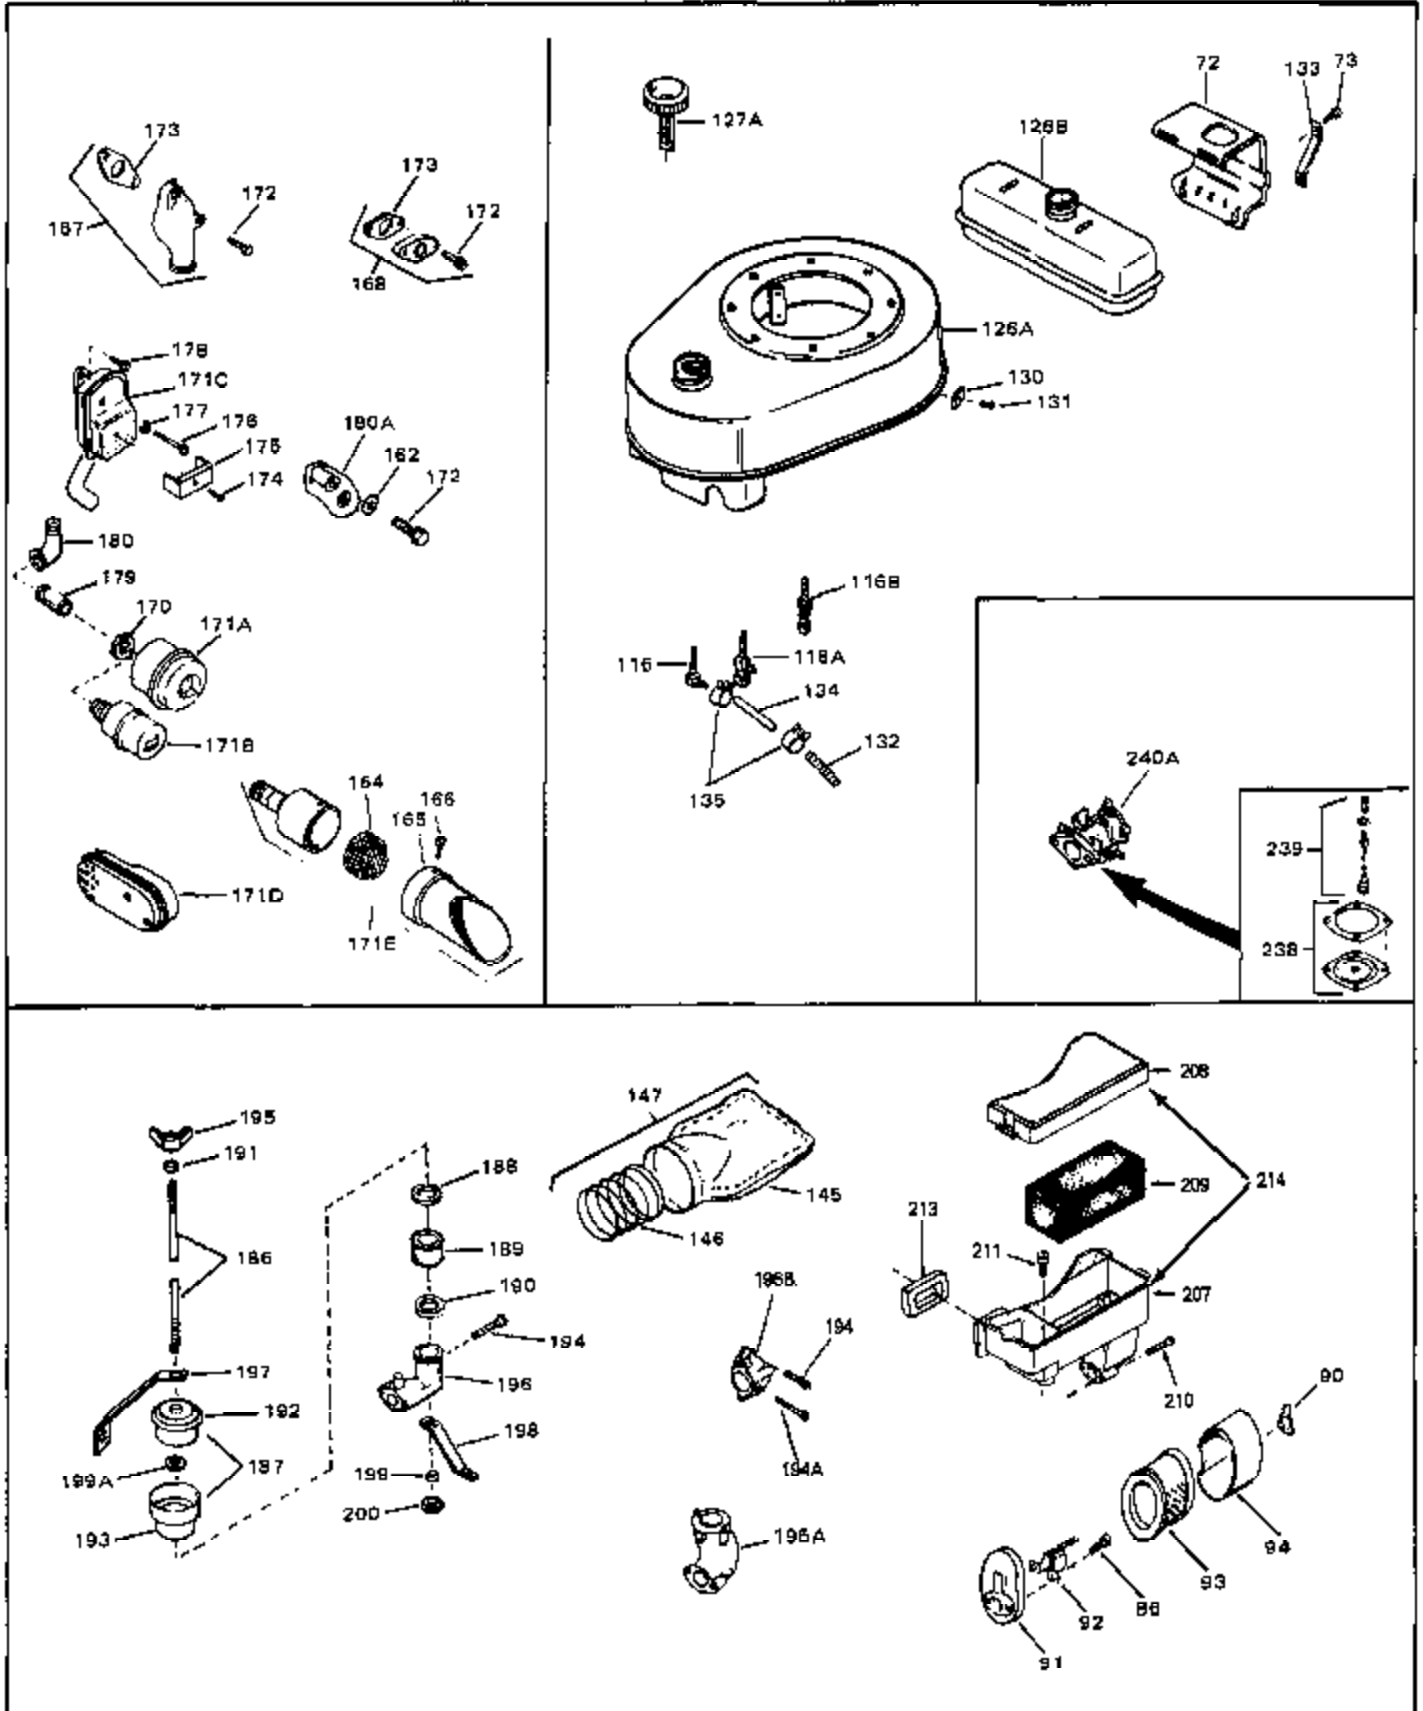

Ref #	Part Number	Qty	Description
72	31572	0	Strap, Fuel tank
73	650556	0	Screw
73	792028	0	Screw, Hex hd. Sems, 5/16-18 x 7/8
86	28820	0	Screw
116	28584	0	Strainer & Elbow
116B	28837	0	Strainer & Fitting
116A	29683	0	Strainer & Shut-off
127A	29553A	0	Gauge, Visual fuel
130	28511	0	Plate, Securing
131	29747A	0	Screw
132	28819	0	Spring, Fuel line
133	31613	0	Brace, Fuel tank
134	29774	0	Line, Fuel (Braided 8.25")
134	30705	0	Line, Fuel (Braided 16")
134	30962	0	Line, Fuel (Braided 32")
134	30965	0	Line, Fuel (Braided 48")
135	26460	0	Clamp, Fuel line
145	31668	0	Bag, Pre-cleaner
146	31667	0	Spring, Pre-cleaner bag
147	730512	0	Kit, Pre-cleaner
162	8274	0	Lockwasher
164	33323	0	Screen, Muffler
165	33700	0	Cover & Tube, Muffler
166	650578	0	Screw
167	31288	0	Muffler Adapter Kit
168	730130	0	Muffler Adapter Kit
170	28443	0	Nut, Conduit (1/8" thick)
170	32862	0	Nut, Conduit (1/4" thick)
171E	391026	0	Muffler
172	30196	0	Screw
172	6021A	0	Screw, Hex flange hd., 5/16-18 x 1-1/2
172	650689	0	Screw
172	650695A	0	Screw, Hex flange hd., 5/16-18 x 2-1/4
172	650696	0	Screw, Hex hd., 5/16-18 x 2-3/4
172	650697A	0	Screw, Hex flange hd., 5/16-18 x 2-1/2
173	27930	0	Gasket, Exhaust
179	30244	0	Nipple, Exhaust pipe (2-1/2")
179	32332	0	Nipple, Exhaust pipe (2")
179	32454	0	Nipple, Exhaust pipe (1-3/8")
180	29574	0	Elbow, Exhaust (90°)
180	30209	0	Elbow, Exhaust (45°)