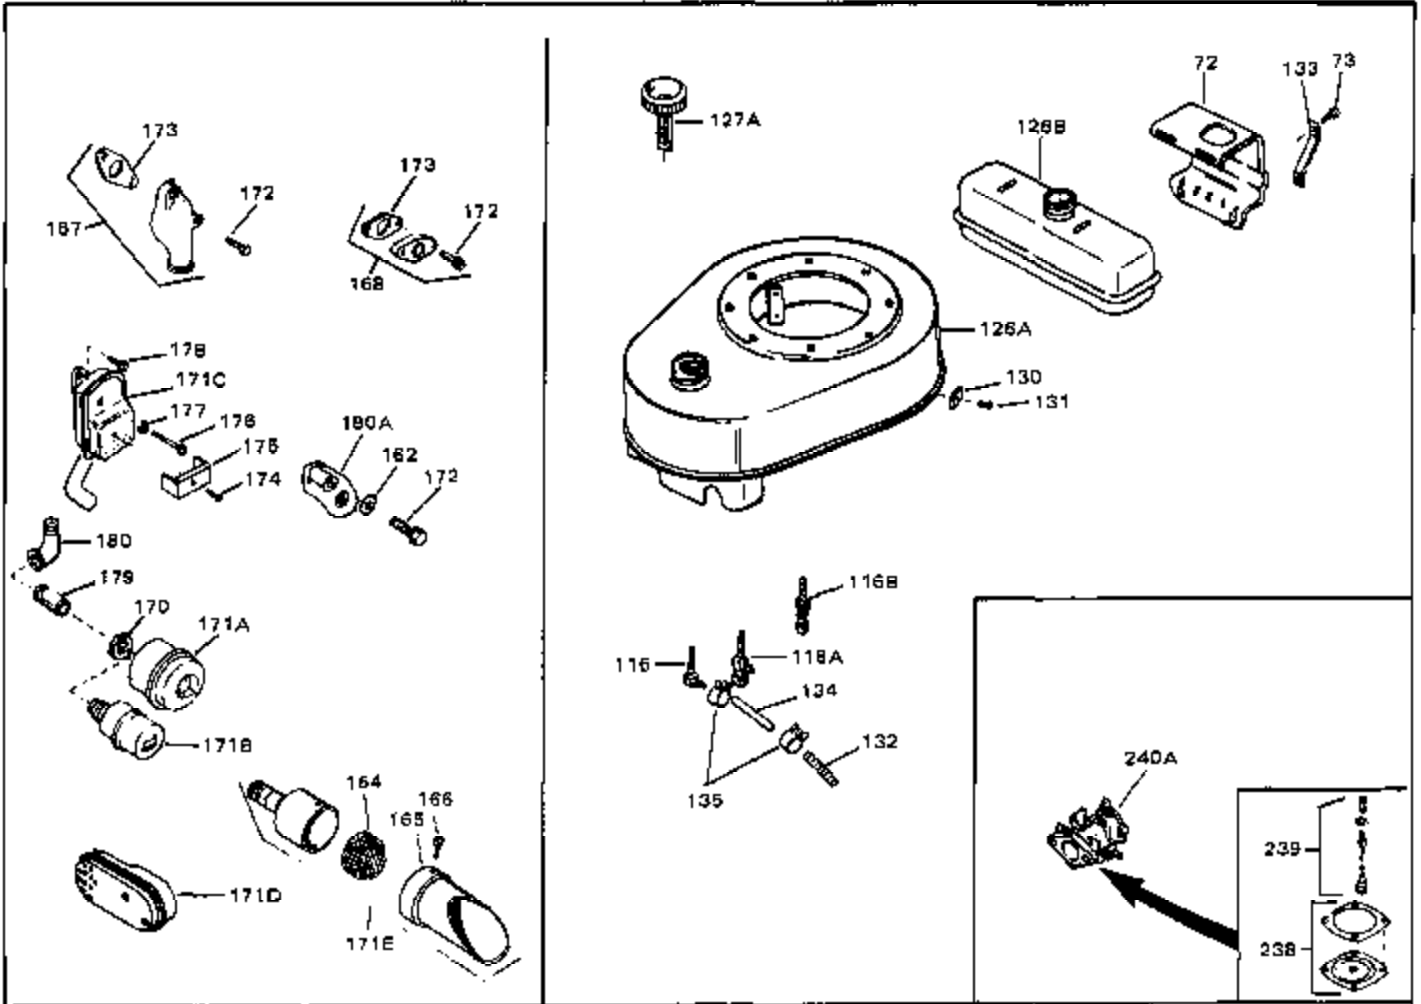

Ref #	Part Number	Qty	Description
72	31572	0	Strap, Fuel tank
73	650556	0	Screw
73	792028	0	Screw, Hex hd. Sems, 5/16-18 x 7/8
86	28820	0	Screw
116B	28837	0	Strainer & Fitting
116A	29683	0	Strainer & Shut-off
116	28584	0	Strainer & Elbow
126A	32160	0	Tank Assy., Fuel (2 qt.) (5.56 Dia. starter
127A	29553A	0	Gauge, Visual fuel
130	28511	0	Plate, Securing
131	29747A	0	Screw
132	28819	0	Spring, Fuel line
133	31613	0	Brace, Fuel tank
134	29774	0	Line, Fuel (Braided 8.25")
134	30705	0	Line, Fuel (Braided 16")
134	30962	0	Line, Fuel (Braided 32")
134	30965	0	Line, Fuel (Braided 48")
135	26460	0	Clamp, Fuel line
145	31668	0	Bag, Pre-cleaner
146	31667	0	Spring, Pre-cleaner bag
147	730512	0	Kit, Pre-cleaner
162	8274	0	Lockwasher
164	33323	0	Screen, Muffler
165	33700	0	Cover & Tube, Muffler
166	650578	0	Screw
167	31288	0	Muffler Adapter Kit
168	730130	0	Muffler Adapter Kit
170	28443	0	Nut, Conduit (1/8" thick)
170	32862	0	Nut, Conduit (1/4" thick)
171E	391026	0	Muffler
172	30196	0	Screw
172	6021A	0	Screw, Hex flange hd., 5/16-18 x 1-1/2
172	650689	0	Screw
172	650695A	0	Screw, Hex flange hd., 5/16-18 x 2-1/4
172	650696	0	Screw, Hex hd., 5/16-18 x 2-3/4
172	650697A	0	Screw, Hex flange hd., 5/16-18 x 2-1/2
173	27930	0	Gasket, Exhaust
179	30244	0	Nipple, Exhaust pipe (2-1/2")
179	32332	0	Nipple, Exhaust pipe (2")
179	32454	0	Nipple, Exhaust pipe (1-3/8")
180	29574	0	Elbow, Exhaust (90°)
180	30209	0	Elbow, Exhaust (45°)