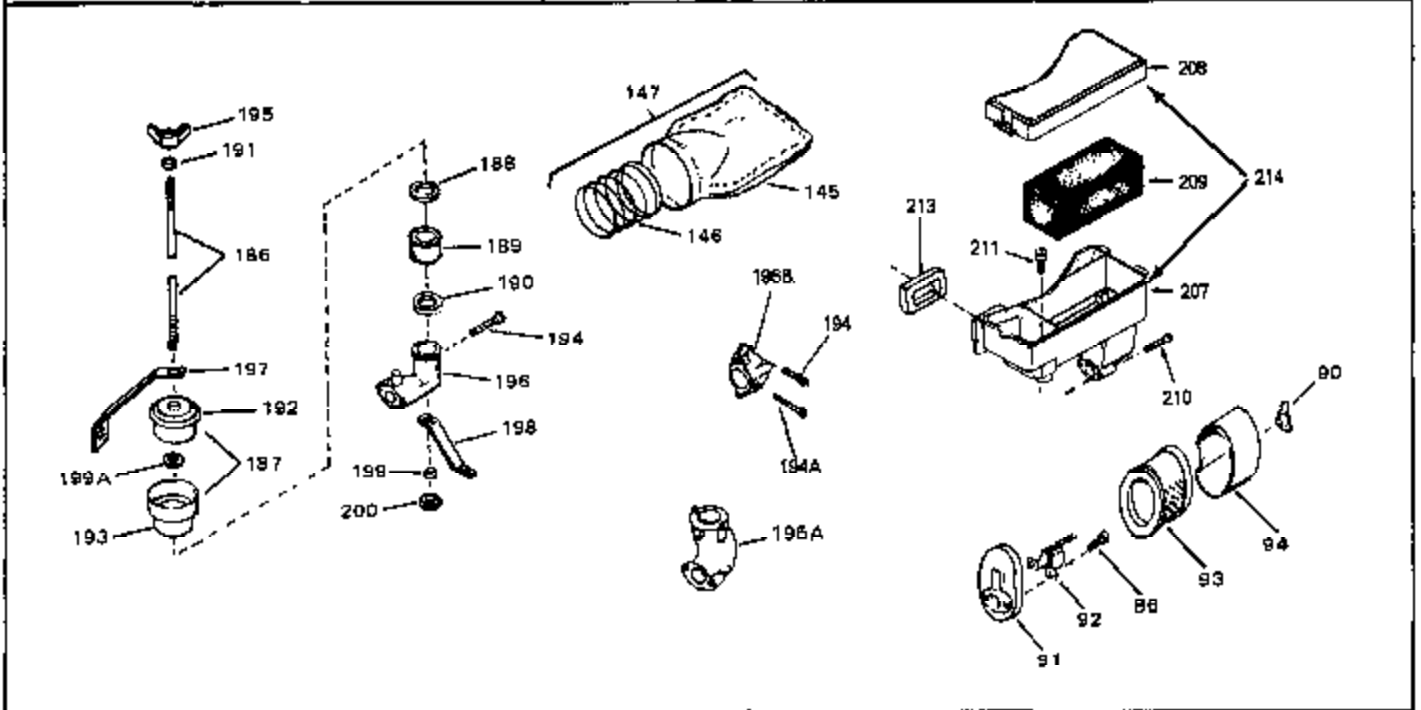

Ref #	Part Number	Qty	Description
72	31572	0	Strap, Fuel tank
73	650556	0	Screw
73	792028	0	Screw, Hex hd. Sems, 5/16-18 x 7/8
86	28820	0	Screw
116B	28837	0	Strainer & Fitting
116A	29683	0	Strainer & Shut-off
116	28584	0	Strainer & Elbow
126A	32160	0	Tank Assy., Fuel (2 qt.) (5.56 Dia. starter
127A	29553A	0	Gauge, Visual fuel
130	28511	0	Plate, Securing
131	29747A	0	Screw
132	28819	0	Spring, Fuel line
133	31613	0	Brace, Fuel tank
134	29774	0	Line, Fuel (Braided 8.25")
134	30705	0	Line, Fuel (Braided 16")
134	30962	0	Line, Fuel (Braided 32")
134	30965	0	Line, Fuel (Braided 48")
135	26460	0	Clamp, Fuel line
145	31668	0	Bag, Pre-cleaner
146	31667	0	Spring, Pre-cleaner bag
147	730512	0	Kit, Pre-cleaner
162	8274	0	Lockwasher
164	33323	0	Screen, Muffler
165	33700	0	Cover & Tube, Muffler
166	650578	0	Screw
167	31288	0	Muffler Adapter Kit
168	730130	0	Muffler Adapter Kit
170	28443	0	Nut, Conduit (1/8" thick)
170	32862	0	Nut, Conduit (1/4" thick)
171E	391026	0	Muffler
172	30196	0	Screw
172	6021A	0	Screw, Hex flange hd., 5/16-18 x 1-1/2
172	650689	0	Screw
172	650695A	0	Screw, Hex flange hd., 5/16-18 x 2-1/4
172	650696	0	Screw, Hex hd., 5/16-18 x 2-3/4
172	650697A	0	Screw, Hex flange hd., 5/16-18 x 2-1/2
173	27930	0	Gasket, Exhaust
179	30244	0	Nipple, Exhaust pipe (2-1/2")
179	32332	0	Nipple, Exhaust pipe (2")
179	32454	0	Nipple, Exhaust pipe (1-3/8")
180	29574	0	Elbow, Exhaust (90°)
180	30209	0	Elbow, Exhaust (45°)