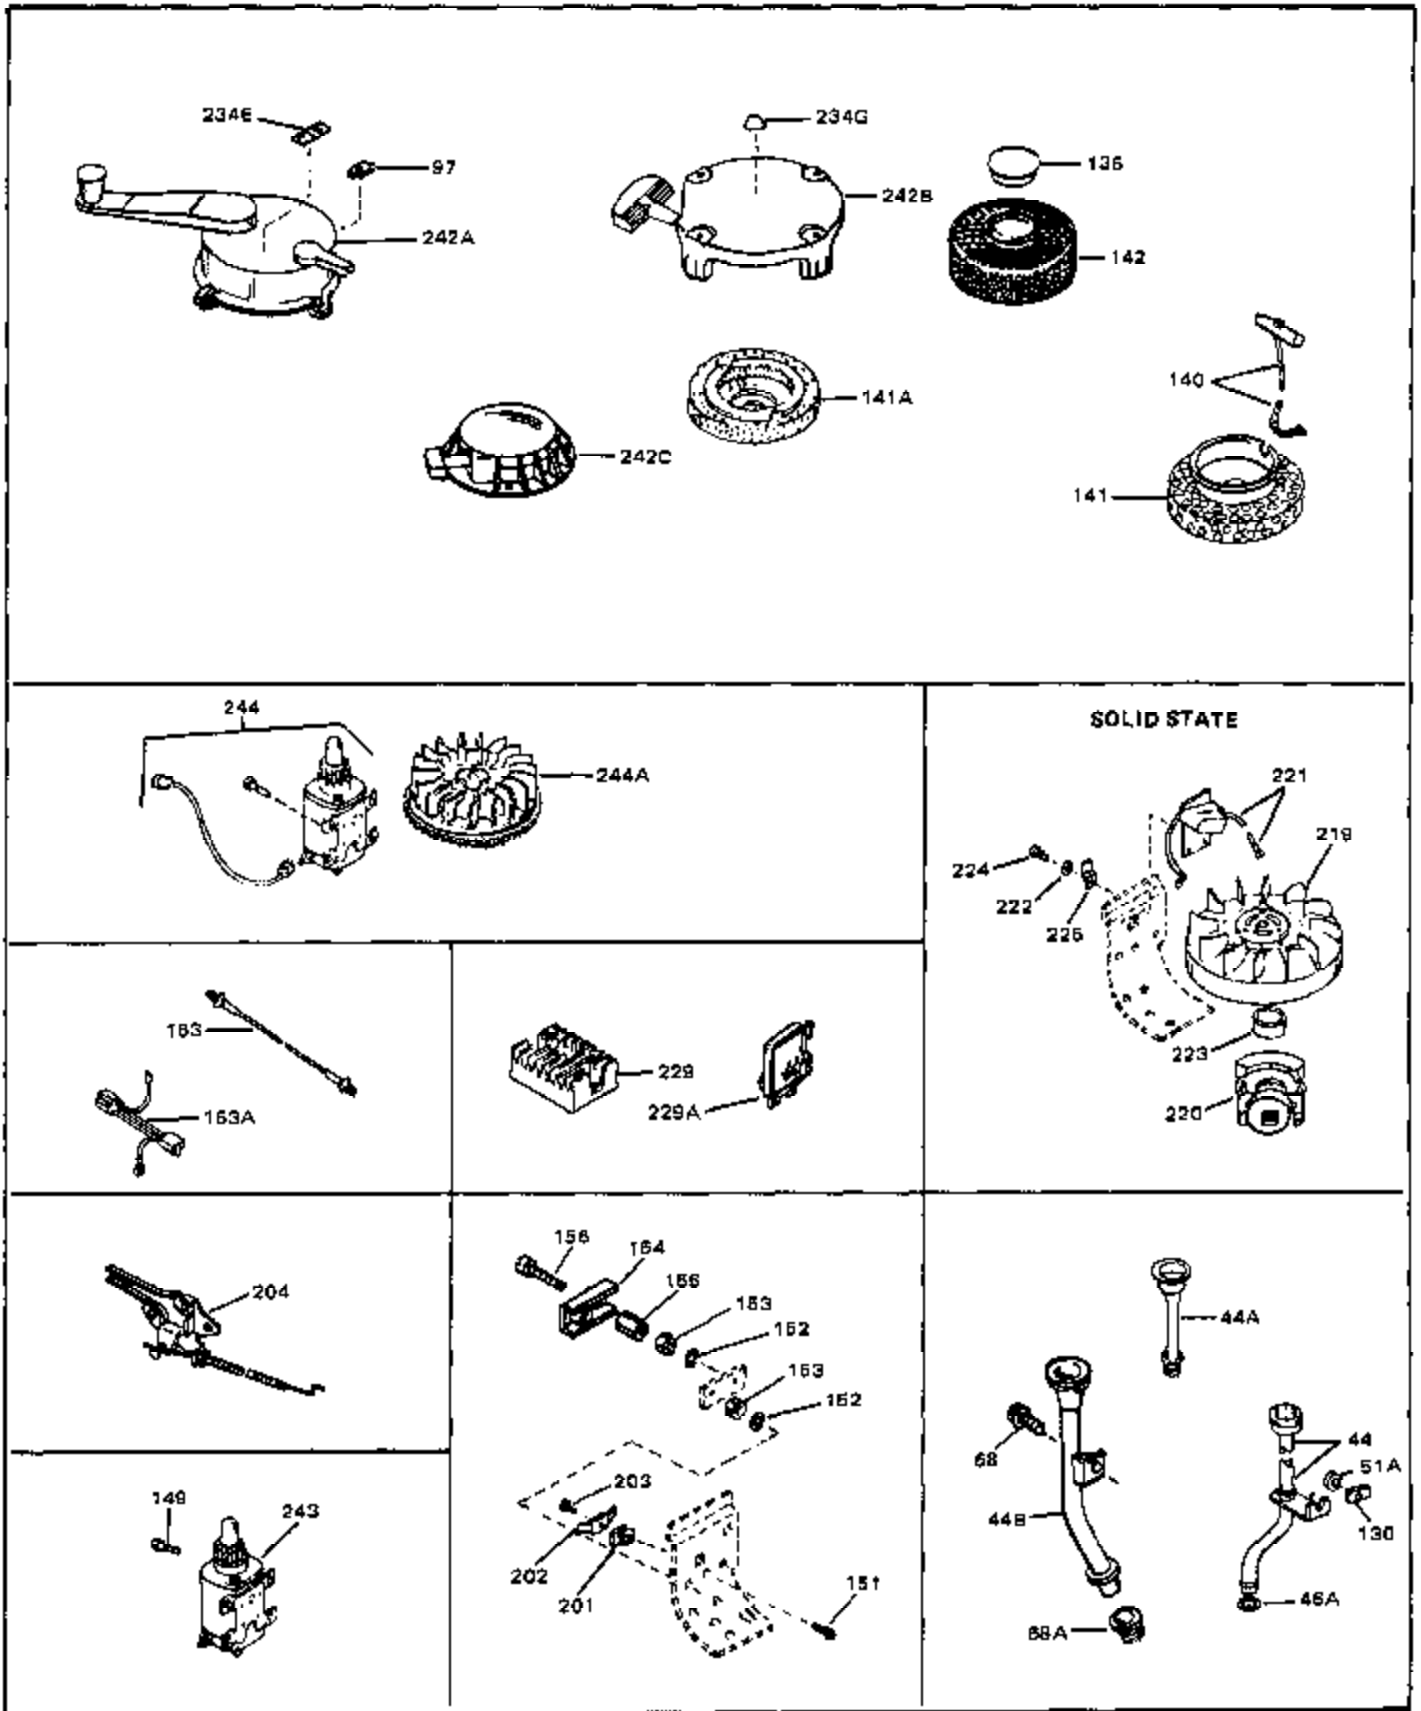

Engine Parts List #2

Ref #	Part Number	Qty	Description
51A	26073	0	Washer, Connecting rod bolt
51A	650690	0	Washer, Belleville
97	29749	0	Clip, Retaining
130	28511	0	Plate, Securing
140	590343	0	Rope & Handle Assy., Starter
141	28301	0	Pulley, Starter
149	30063	0	Screw
149	30688	0	Screw, Hex hd. Sems, 1/4-20 x 1/2
151	28726	0	Screw, Phil. rd. hd., 5-40 x 9/16
152	28727	0	Lockwasher
153	28728	0	Nut
154	30064	0	Cover, Rectifier panel
155	30065	0	Nut, Long 5-40
156	30066	0	Screw
163A	33018	0	Harness, Adapter
201	28545	0	Grommet, Plastic
202	33356	0	Terminal, Ground
203	650643	0	Screw
204	24522	0	Control, Throttle
234G	30595	0	Decal, Ezee-start
244	33518A	0	Starter Motor Kit (110-120 Volt)
244A	30811A	0	Flywheel