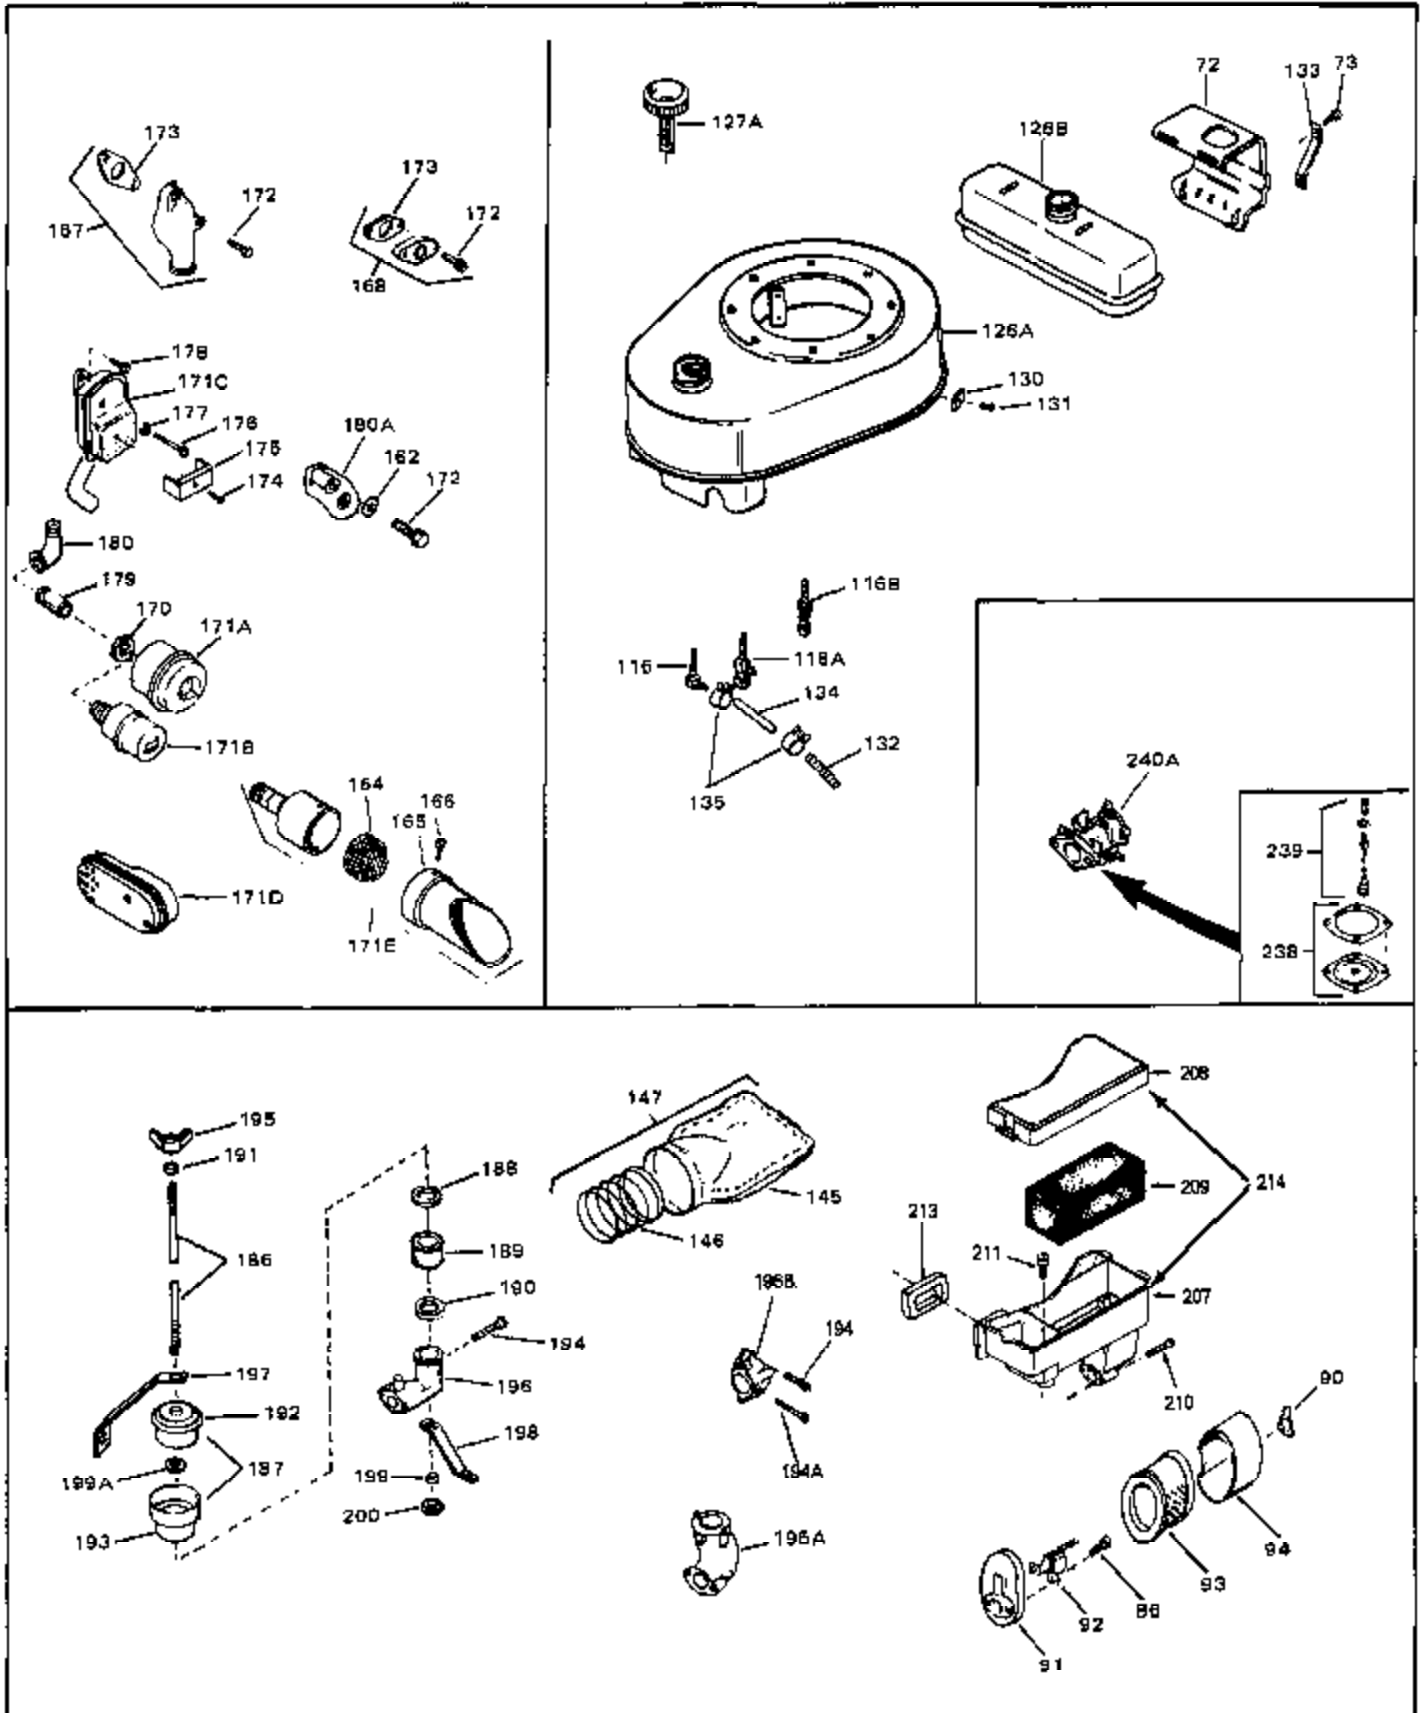

Ref #	Part Number	Qty	Description
72	31572	0	Strap, Fuel tank
73	650556	0	Screw
73	792028	0	Screw, Hex hd. Sems, 5/16-18 x 7/8
86	28820	0	Screw
116B	28837	0	Strainer & Fitting
116	28584	0	Strainer & Elbow
116A	29683	0	Strainer & Shut-off
130	28511	0	Plate, Securing
131	29747A	0	Screw
132	28819	0	Spring, Fuel line
133	31613	0	Brace, Fuel tank
134	29774	0	Line, Fuel (Braided 8.25")
134	30705	0	Line, Fuel (Braided 16")
134	30962	0	Line, Fuel (Braided 32")
134	30965	0	Line, Fuel (Braided 48")
135	26460	0	Clamp, Fuel line
145	31668	0	Bag, Pre-cleaner
146	31667	0	Spring, Pre-cleaner bag
147	730512	0	Kit, Pre-cleaner
162	8274	0	Lockwasher
164	33323	0	Screen, Muffler
165	33700	0	Cover & Tube, Muffler
166	650578	0	Screw
167	31288	0	Muffler Adapter Kit
168	730130	0	Muffler Adapter Kit
170	28443	0	Nut, Conduit (1/8" thick)
170	32862	0	Nut, Conduit (1/4" thick)
171E	391026	0	Muffler
171D	391028	0	Muffler
172	30196	0	Screw
172	6021A	0	Screw, Hex flange hd., 5/16-18 x 1-1/2
172	650689	0	Screw
172	650695A	0	Screw, Hex flange hd., 5/16-18 x 2-1/4
172	650696	0	Screw, Hex hd., 5/16-18 x 2-3/4
172	650697A	0	Screw, Hex flange hd., 5/16-18 x 2-1/2
173	27930	0	Gasket, Exhaust
179	30244	0	Nipple, Exhaust pipe (2-1/2")
179	32332	0	Nipple, Exhaust pipe (2")
179	32454	0	Nipple, Exhaust pipe (1-3/8")
180	29574	0	Elbow, Exhaust (90°)
180	30209	0	Elbow, Exhaust (45°)