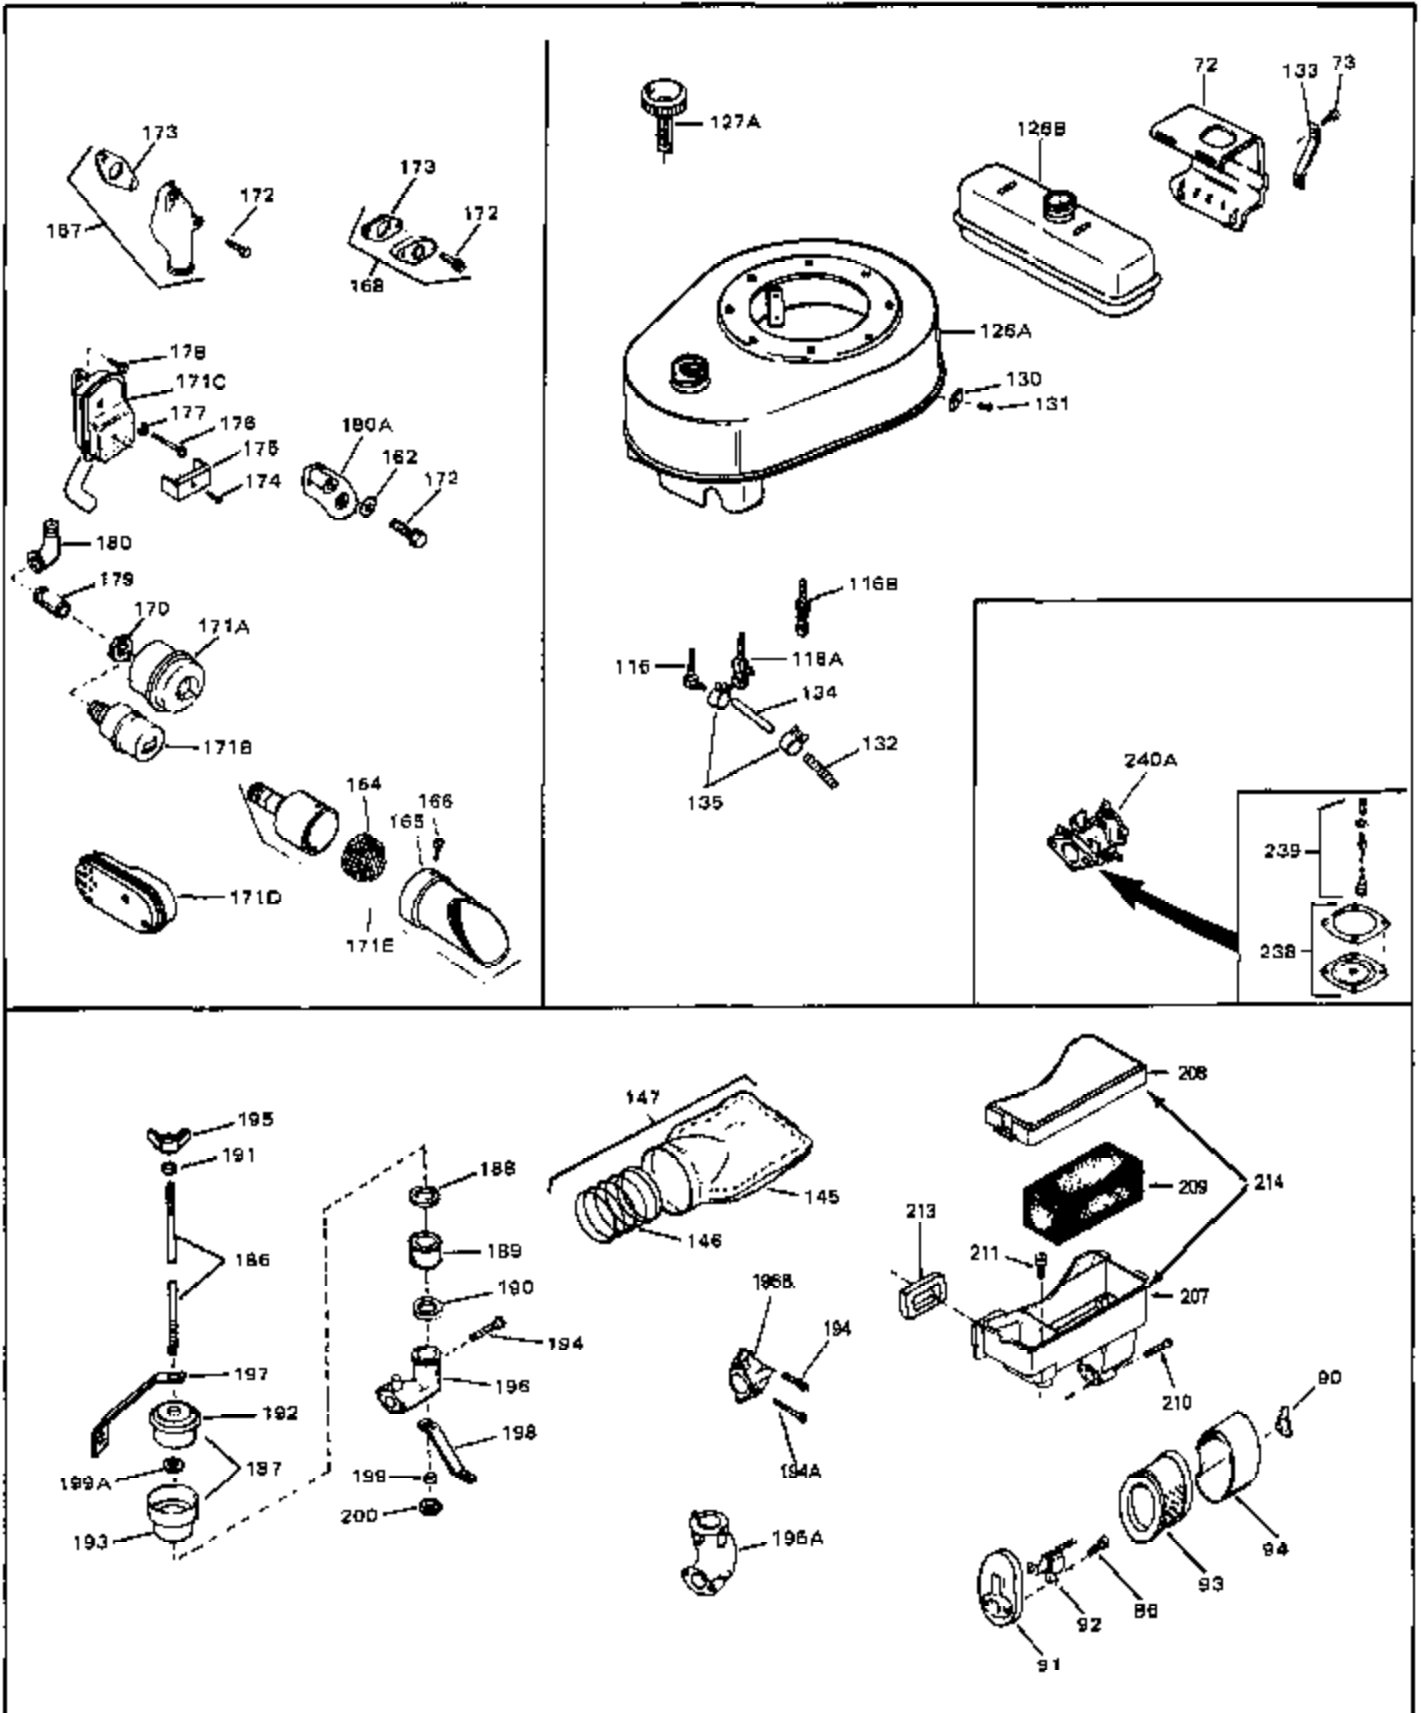

Ref #	Part Number	Qty	Description
72	31572	0	Strap, Fuel tank
73	650556	0	Screw
73	792028	0	Screw, Hex hd. Sems, 5/16-18 x 7/8
86	28820	0	Screw
116A	29683	0	Strainer & Shut-off
116B	28837	0	Strainer & Fitting
116	28584	0	Strainer & Elbow
126A	32160	0	Tank Assy., Fuel (2 qt.) (5.56 Dia. starter
130	28511	0	Plate, Securing
131	29747A	0	Screw
132	28819	0	Spring, Fuel line
133	31613	0	Brace, Fuel tank
134	29774	0	Line, Fuel (Braided 8.25")
134	30705	0	Line, Fuel (Braided 16")
134	30962	0	Line, Fuel (Braided 32")
134	30965	0	Line, Fuel (Braided 48")
135	26460	0	Clamp, Fuel line
145	31668	0	Bag, Pre-cleaner
146	31667	0	Spring, Pre-cleaner bag
147	730512	0	Kit, Pre-cleaner
162	8274	0	Lockwasher
164	33323	0	Screen, Muffler
165	33700	0	Cover & Tube, Muffler
166	650578	0	Screw
167	31288	0	Muffler Adapter Kit
168	730130	0	Muffler Adapter Kit
170	28443	0	Nut, Conduit (1/8" thick)
170	32862	0	Nut, Conduit (1/4" thick)
171E	391026	0	Muffler
172	30196	0	Screw
172	6021A	0	Screw, Hex flange hd., 5/16-18 x 1-1/2
172	650689	0	Screw
172	650695A	0	Screw, Hex flange hd., 5/16-18 x 2-1/4
172	650696	0	Screw, Hex hd., 5/16-18 x 2-3/4
172	650697A	0	Screw, Hex flange hd., 5/16-18 x 2-1/2
173	27930	0	Gasket, Exhaust
179	30244	0	Nipple, Exhaust pipe (2-1/2")
179	32332	0	Nipple, Exhaust pipe (2")
179	32454	0	Nipple, Exhaust pipe (1-3/8")
180	29574	0	Elbow, Exhaust (90°)
180	30209	0	Elbow, Exhaust (45°)