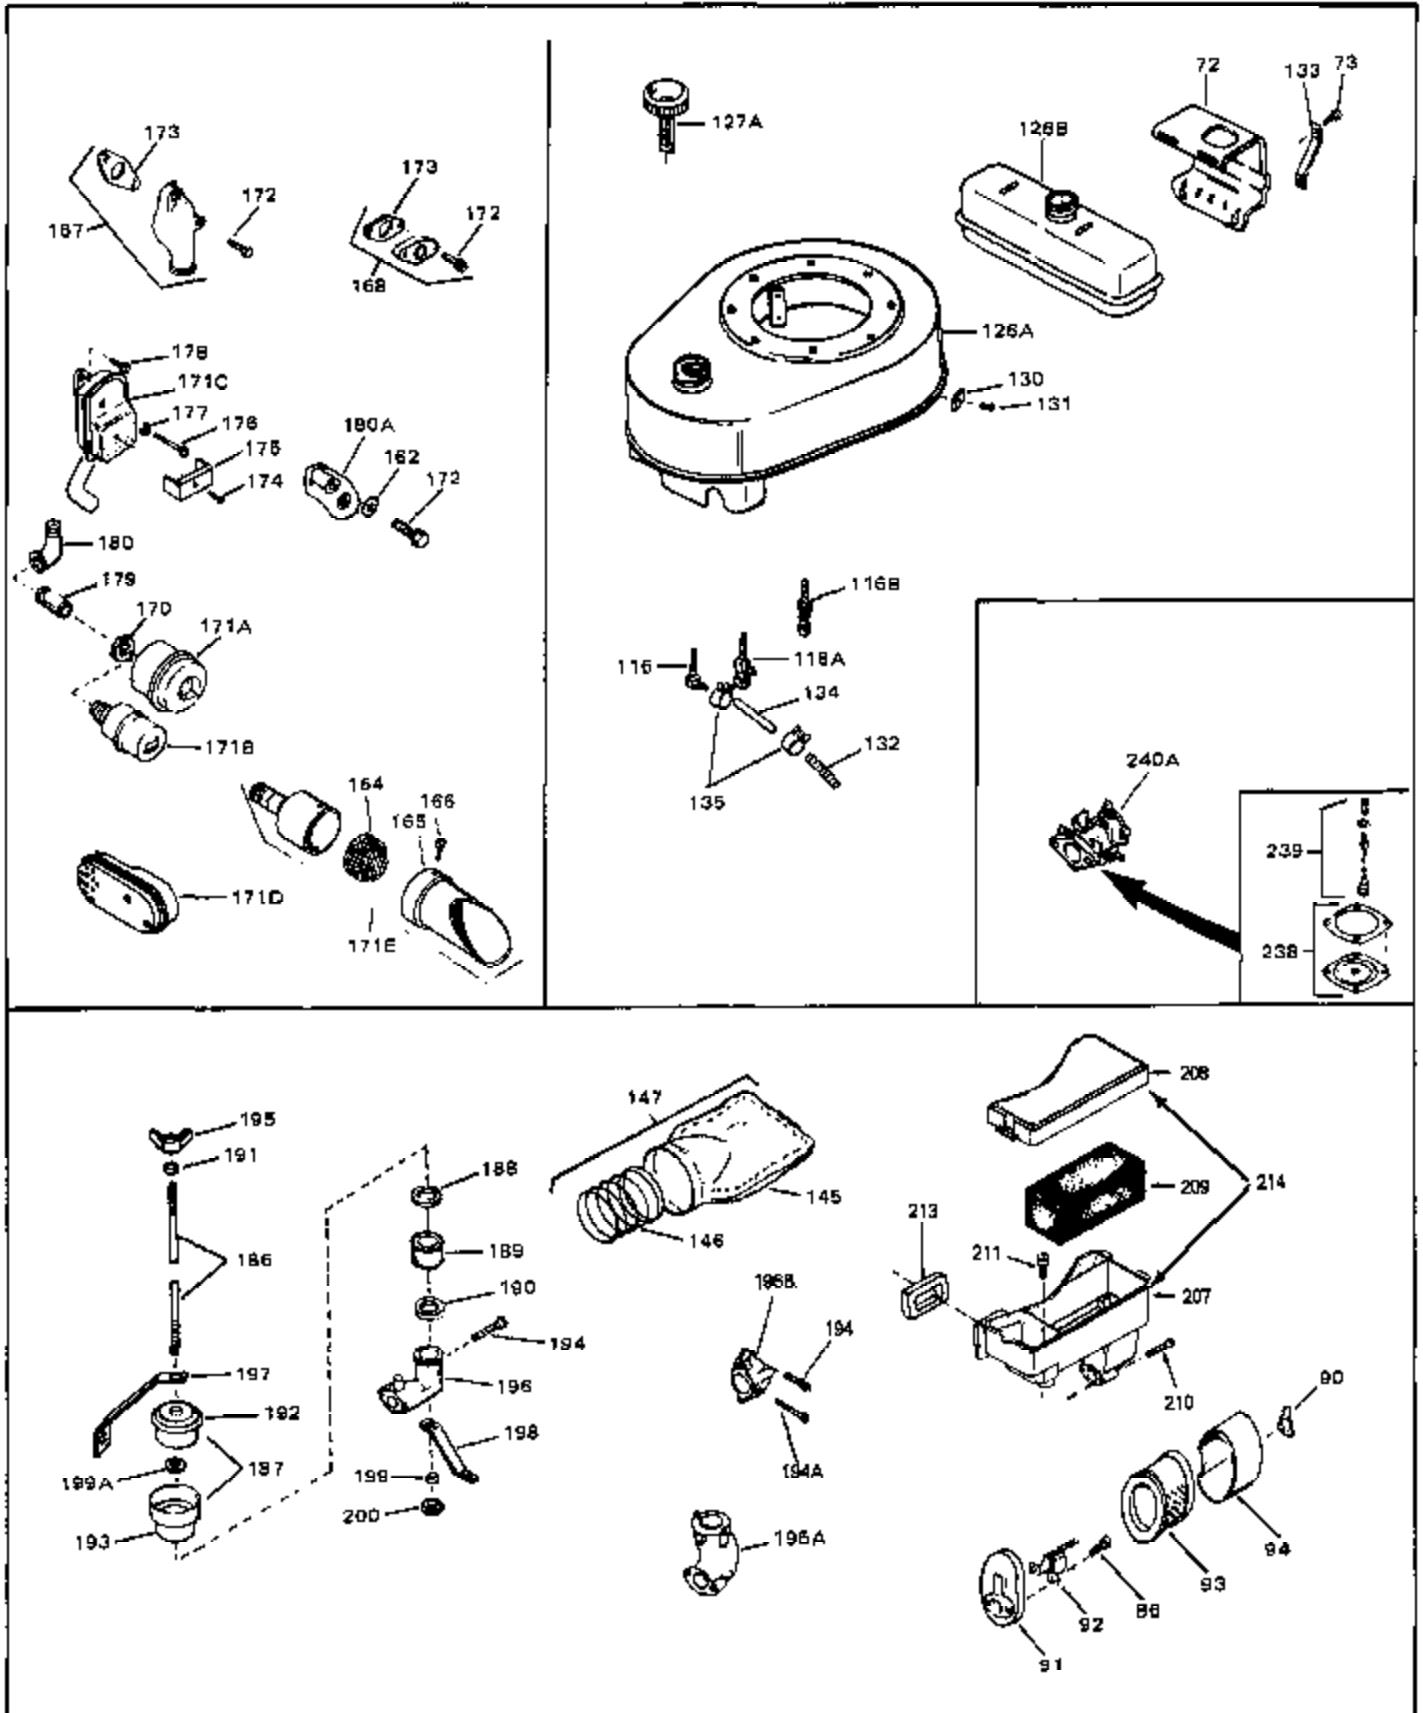

Ref #	Part Number	Qty	Description
72	31572	0	Strap, Fuel tank
73	650556	0	Screw
73	792028	0	Screw, Hex hd. Sems, 5/16-18 x 7/8
86	28820	0	Screw
116B	28837	0	Strainer & Fitting
116	28584	0	Strainer & Elbow
116A	29683	0	Strainer & Shut-off
130	28511	0	Plate, Securing
131	29747A	0	Screw
132	28819	0	Spring, Fuel line
133	31613	0	Brace, Fuel tank
134	29774	0	Line, Fuel (Braided 8.25")
134	30705	0	Line, Fuel (Braided 16")
134	30962	0	Line, Fuel (Braided 32")
134	30965	0	Line, Fuel (Braided 48")
135	26460	0	Clamp, Fuel line
145	31668	0	Bag, Pre-cleaner
146	31667	0	Spring, Pre-cleaner bag
147	730512	0	Kit, Pre-cleaner
162	8274	0	Lockwasher
164	33323	0	Screen, Muffler
165	33700	0	Cover & Tube, Muffler
166	650578	0	Screw
167	31288	0	Muffler Adapter Kit
168	730130	0	Muffler Adapter Kit
170	28443	0	Nut, Conduit (1/8" thick)
170	32862	0	Nut, Conduit (1/4" thick)
171E	391026	0	Muffler
171B	31287	0	Muffler
172	30196	0	Screw
172	6021A	0	Screw, Hex flange hd., 5/16-18 x 1-1/2
172	650689	0	Screw
172	650695A	0	Screw, Hex flange hd., 5/16-18 x 2-1/4
172	650696	0	Screw, Hex hd., 5/16-18 x 2-3/4
172	650697A	0	Screw, Hex flange hd., 5/16-18 x 2-1/2
173	27930	0	Gasket, Exhaust
179	30244	0	Nipple, Exhaust pipe (2-1/2")
179	32332	0	Nipple, Exhaust pipe (2")
179	32454	0	Nipple, Exhaust pipe (1-3/8")
180	29574	0	Elbow, Exhaust (90°)
180	30209	0	Elbow, Exhaust (45°)