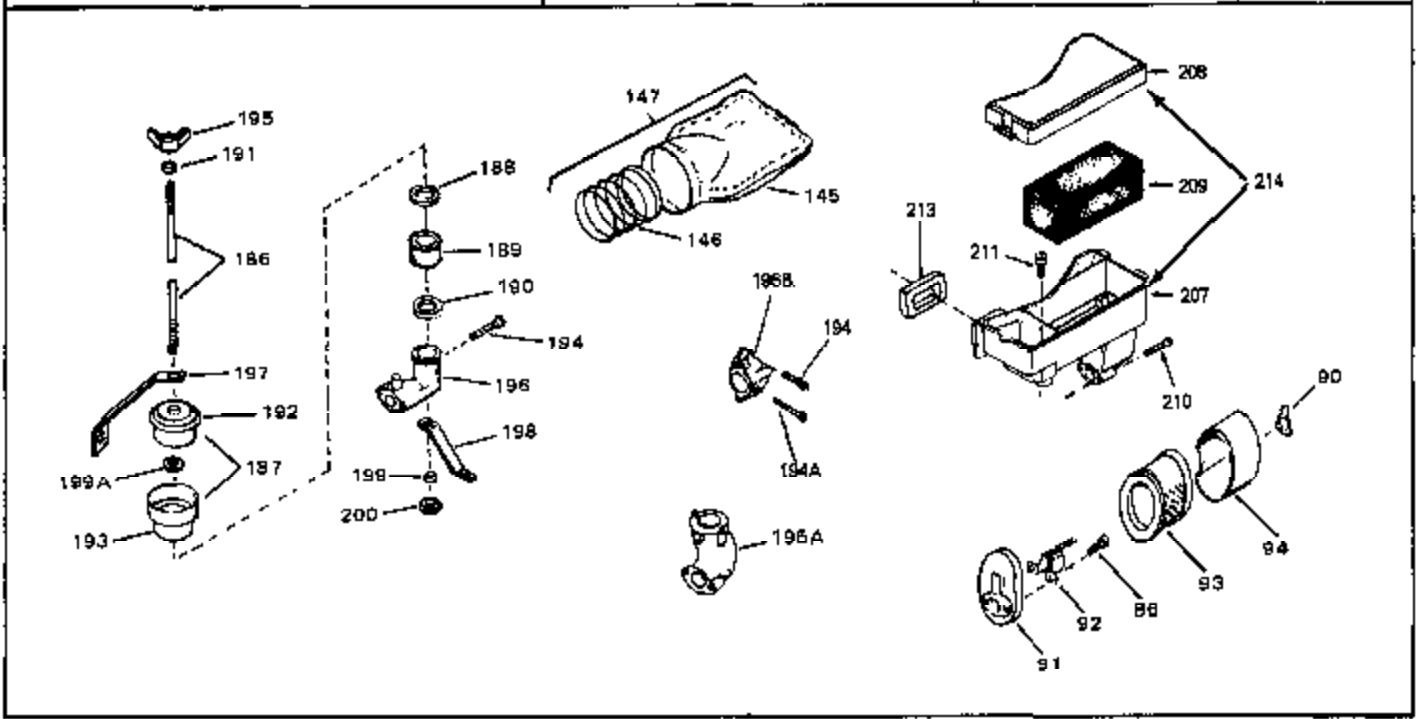

Ref #	Part Number	Qty	Description
72	31572	0	Strap, Fuel tank
73	650556	0	Screw
73	792028	0	Screw, Hex hd. Sems, 5/16-18 x 7/8
86	28820	0	Screw
116B	28837	0	Strainer & Fitting
116	28584	0	Strainer & Elbow
116A	29683	0	Strainer & Shut-off
130	28511	0	Plate, Securing
131	29747A	0	Screw
132	28819	0	Spring, Fuel line
133	31613	0	Brace, Fuel tank
134	29774	0	Line, Fuel (Braided 8.25")
134	30705	0	Line, Fuel (Braided 16")
134	30962	0	Line, Fuel (Braided 32")
134	30965	0	Line, Fuel (Braided 48")
135	26460	0	Clamp, Fuel line
145	31668	0	Bag, Pre-cleaner
146	31667	0	Spring, Pre-cleaner bag
147	730512	0	Kit, Pre-cleaner
162	8274	0	Lockwasher
164	33323	0	Screen, Muffler
165	33700	0	Cover & Tube, Muffler
166	650578	0	Screw
167	31288	0	Muffler Adapter Kit
168	730130	0	Muffler Adapter Kit
170	28443	0	Nut, Conduit (1/8" thick)
170	32862	0	Nut, Conduit (1/4" thick)
171E	391026	0	Muffler
171B	31287	0	Muffler
172	30196	0	Screw
172	6021A	0	Screw, Hex flange hd., 5/16-18 x 1-1/2
172	650689	0	Screw
172	650695A	0	Screw, Hex flange hd., 5/16-18 x 2-1/4
172	650696	0	Screw, Hex hd., 5/16-18 x 2-3/4
172	650697A	0	Screw, Hex flange hd., 5/16-18 x 2-1/2
173	27930	0	Gasket, Exhaust
179	30244	0	Nipple, Exhaust pipe (2-1/2")
179	32332	0	Nipple, Exhaust pipe (2")
179	32454	0	Nipple, Exhaust pipe (1-3/8")
180	29574	0	Elbow, Exhaust (90°)
180	30209	0	Elbow, Exhaust (45°)