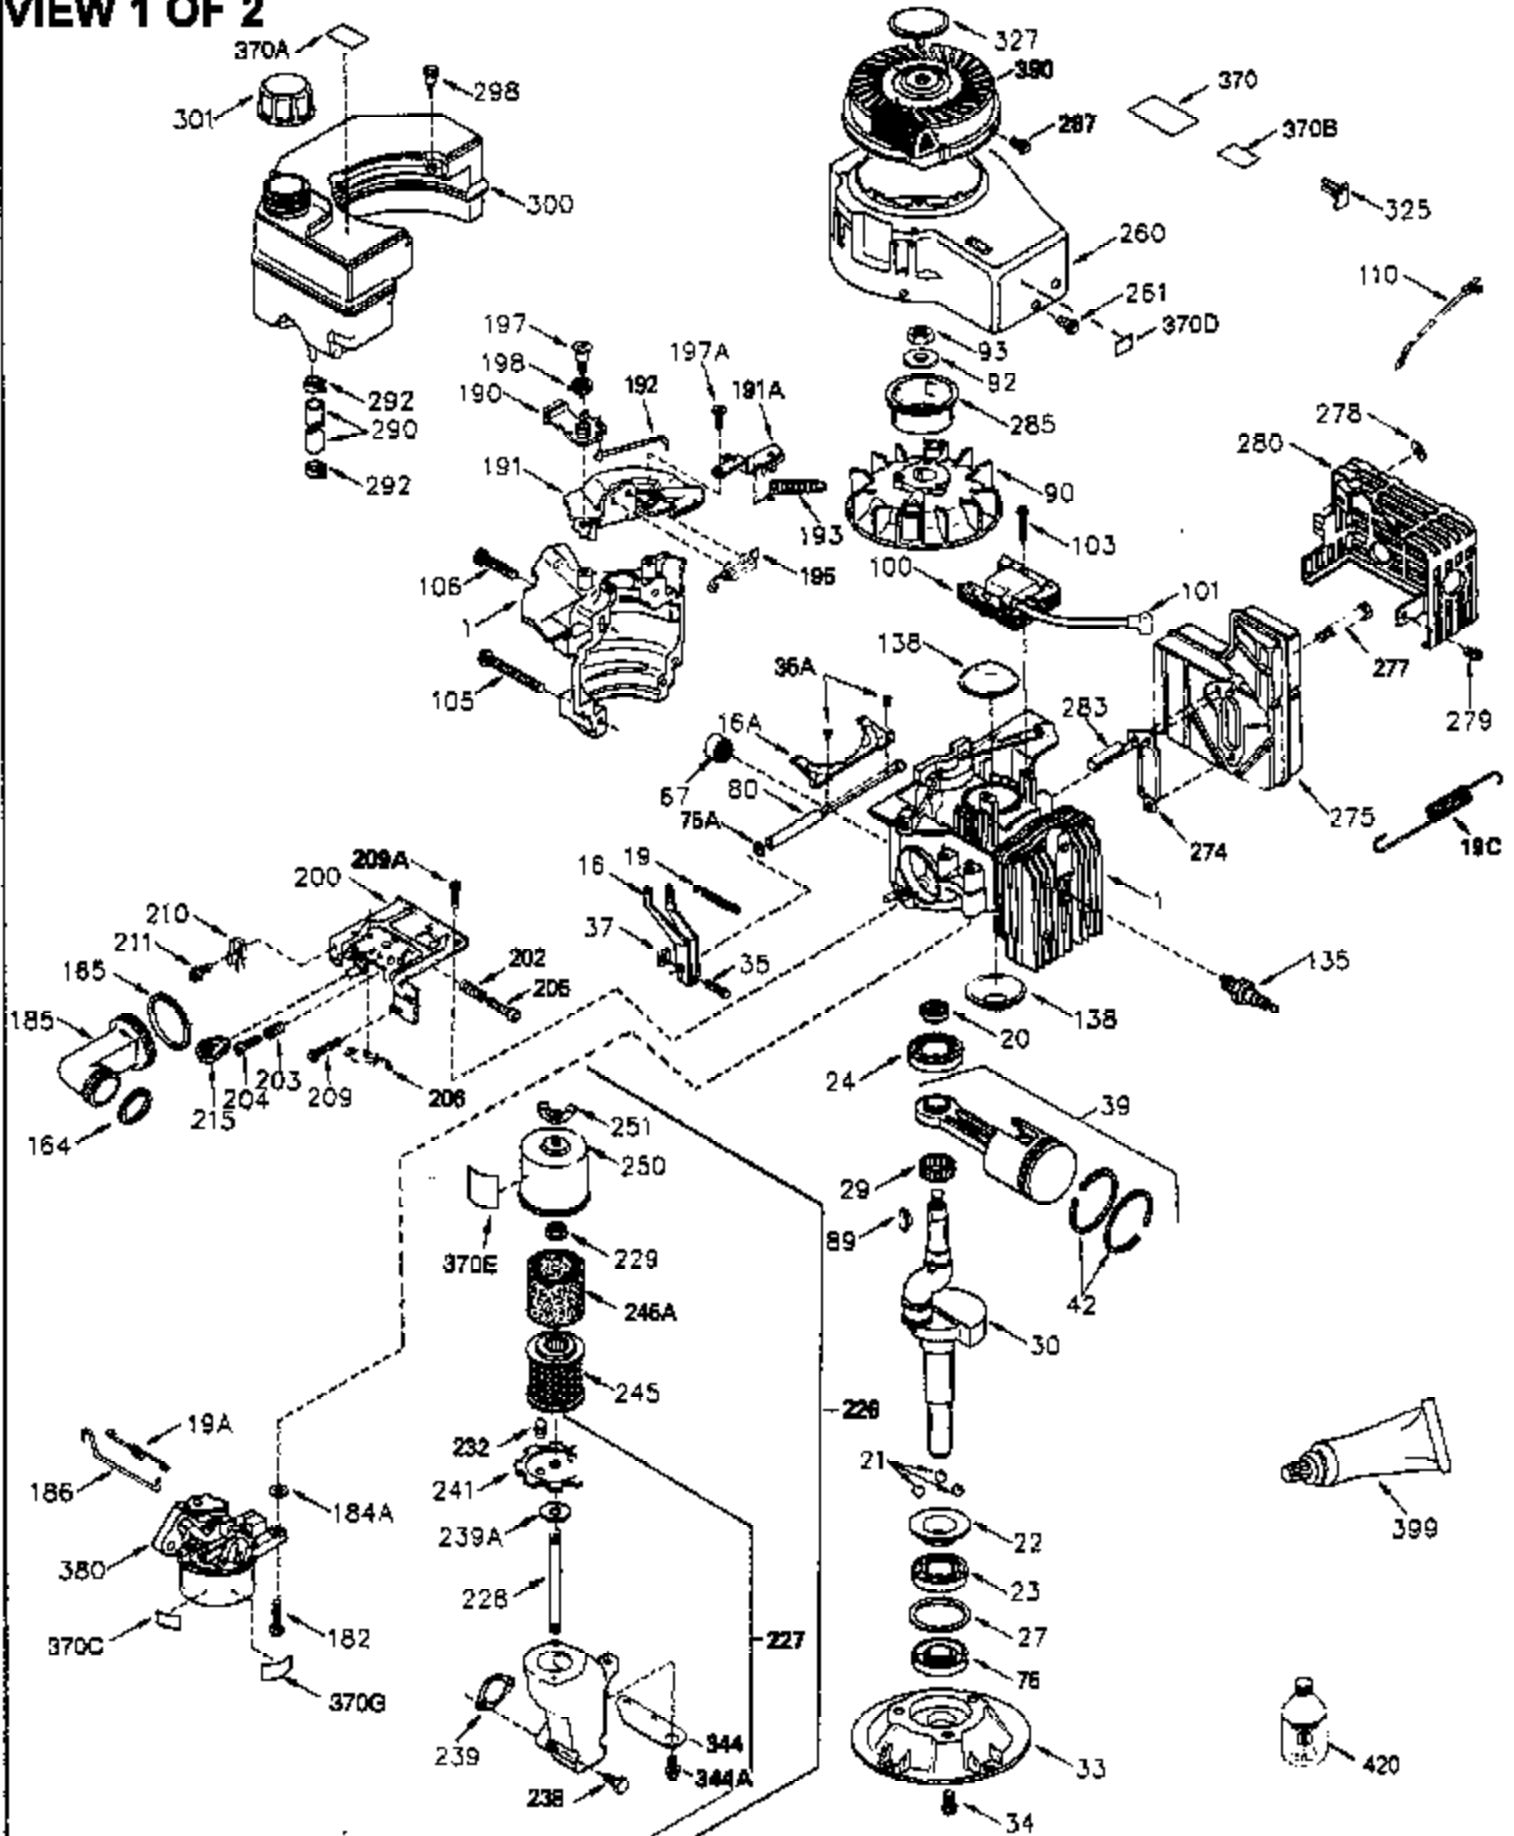

ILLUSTRATION SHOWS TYPICAL PARTS ONLY. ORDER BY PART NUMBER. PARTS NOT LISTED ARE SUPPLIED BY OEM.

VIEW 1 OF 2

Engine Parts List #1

Ref #	Part Number	Qty	Description
	1 250288	1	Cylinder (Incl. 67, 75A, 105, 106 & 1 38)
16A	490304	1	Governor Lever
16	490306	1	Governor Lever
19	490308	1	Extension Spring
19A	490307	1	Backlash Spring
20	510340	1	Oil Seal
21	570673	3	Ball Bearing
22	510338	1	Slide Ring
23	530158	1	Ball Bearing
24	530161	1	Ball Bearing
27	530159	1	Bearing Retainer
29	530164	1	Bearing Strip (31 Needles)
30	290573B	1	Crankshaft (Incl. 29)
33	330179	1	Adapter Plate
34	792067	3	Screw, 5/16-18 x 1"
35	29826	1	Screw, 10-32 x 3/4"
35A	650506	2	Screw, 4-40 x 1/4"
37	29216	1	Lock Nut, 10-32
39	310277B	1	Piston & Rod Ass'y. (Incl. 29 & 42)
42	310278	1	Ring Set
67	430233	1	Fuel Filter
75A	510337	1	Oil Seal
75	510339	1	Oil Seal
80	490305	1	Governor Shaft
89	611107	1	Flywheel Key
90	611109	1	Flywheel
92	650815	1	Belleville Washer
93	650816	1	Flywheel Nut
100	34443B	1	Solid State Ignition
101	610118	1	Spark Plug Cover
103	651007	2	Screw, Torx T-15, 10-24 x 15/16"
105	650892	2	Screw, 5/16-18 x 2-3/16"
106	650891	2	Screw, 5/16-18 x 1-5/8"
110	611106	1	Ground Wire
135	35395	1	Resistor Spark Plug (RJ19LM)
138	570683	2	Port Cover
164	510341	1	"O" Ring
165	510342	1	"O" Ring
182	792067	2	Screw, 5/16-18 x 1"
184A	27110	2	Washer
185	570674	1	Intake Pipe (Incl. 164 & 165)
186	490309	1	Governor Link
200	570675A	1	Control Bracket (Incl. 202 thru 206)
202	32924	1	Compression Spring
203	31342	1	Compression Spring
204	650549	1	Screw, 5-40 x 7/16"
205	650606	1	Screw, 10-32 x 1-1/8"
206	610973	1	Terminal
209	650735	1	Screw, 10-24 x 3/8"
209A	650867	2	Screw, 10-24 x 1/2"
210	27793	1	Conduit Clip
211	650837	1	Screw, 10-32 x 1/4"
226	730575A	1	Air Cleaner Kit (Incl. items marked # # sign)
227	450249A	1	## A/C Elbow (Incl. items marked with # sign)
228	650901	1	# Stud, 1/4-20 x 4.89"
232	0	2	# Pop Rivet (Can be purchased locally)
238	650940	2	## Screw, 10-32 x 3/4"
239A	34698A	1	# Air Cleaner Gasket