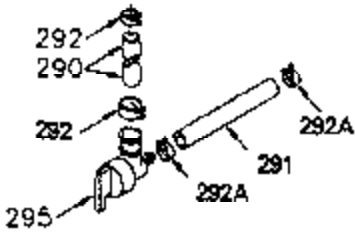

ILLUSTRATION SHOWS TYPICAL PARTS ONLY. ORDER BY PART NUMBER. PARTS NOT LISTED ARE SUPPLIED BY OEM.

VIEW 2 OF 2

Engine Parts List #2

Ref #	Part Number	Qty	Description
67A	430234		Fuel Filter (Screen) (Optional)
200	570675A		Control Bracket (Incl.202,203,204,205 ,206)
202	32924		Compression Spring
205	650606		Screw, 10-32 x 1-1/8"
209	590568		Screw, 10-24 x 3/4"
230	510344		"O" Ring
231	450245		Measuring Cup
240	450242		Air Cleaner Body
245	450244		Air Cleaner Filter
245C	450247		Air Cleaner Filter
245A	450243		Air Cleaner Filter
250A	450246		Air Cleaner Cover
287	650926		Screw, 8-32 x 21/64"
290	29774		Fuel Line
292	26460		Fuel Line Clamp
296	34279B		Fuel Filter
354	35025		Staple
357	34985		Starter Rope Retainer
390	590621		Rewind Starter (Refer to Division 5, Section C, page 34 or Fiche 25, Grid G-1 for breakdown)
416	390309		Spark Arrestor Kit (Can be used on an y model)