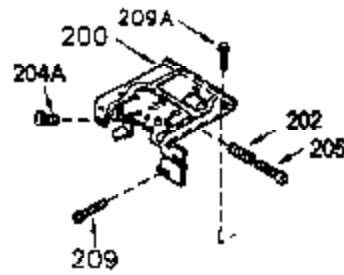

ILLUSTRATION SHOWS TYPICAL PARTS ONLY. ORDER BY PART NUMBER. PARTS NOT LISTED ARE SUPPLIED BY OEM.

VIEW 2 OF 2

Engine Parts List #2

Ref #	Part Number	Qty	Description
67A	430234		Fuel Filter (Screen) (Optional)
200	570675A		Control Bracket (Incl.202,203,204,205 ,206)
202	32924		Compression Spring
205	650606		Screw, 10-32 x 1-1/8"
209	590568		Screw, 10-24 x 3/4"
230	510344		"O" Ring
231	450245		Measuring Cup
240	450242		Air Cleaner Body
245	450244		Air Cleaner Filter
245C	450247		Air Cleaner Filter
245A	450243		Air Cleaner Filter
250A	450246		Air Cleaner Cover
287	650926		Screw, 8-32 x 21/64"
290	29774		Fuel Line
292	26460		Fuel Line Clamp
296	34279B		Fuel Filter
354	35025		Staple
357	34985		Starter Rope Retainer
390	590621		Rewind Starter (Refer to Division 5, Section C, page 34 or Fiche 25, Grid G-1 for breakdown)
416	390309		Spark Arrestor Kit (Can be used on an y model)