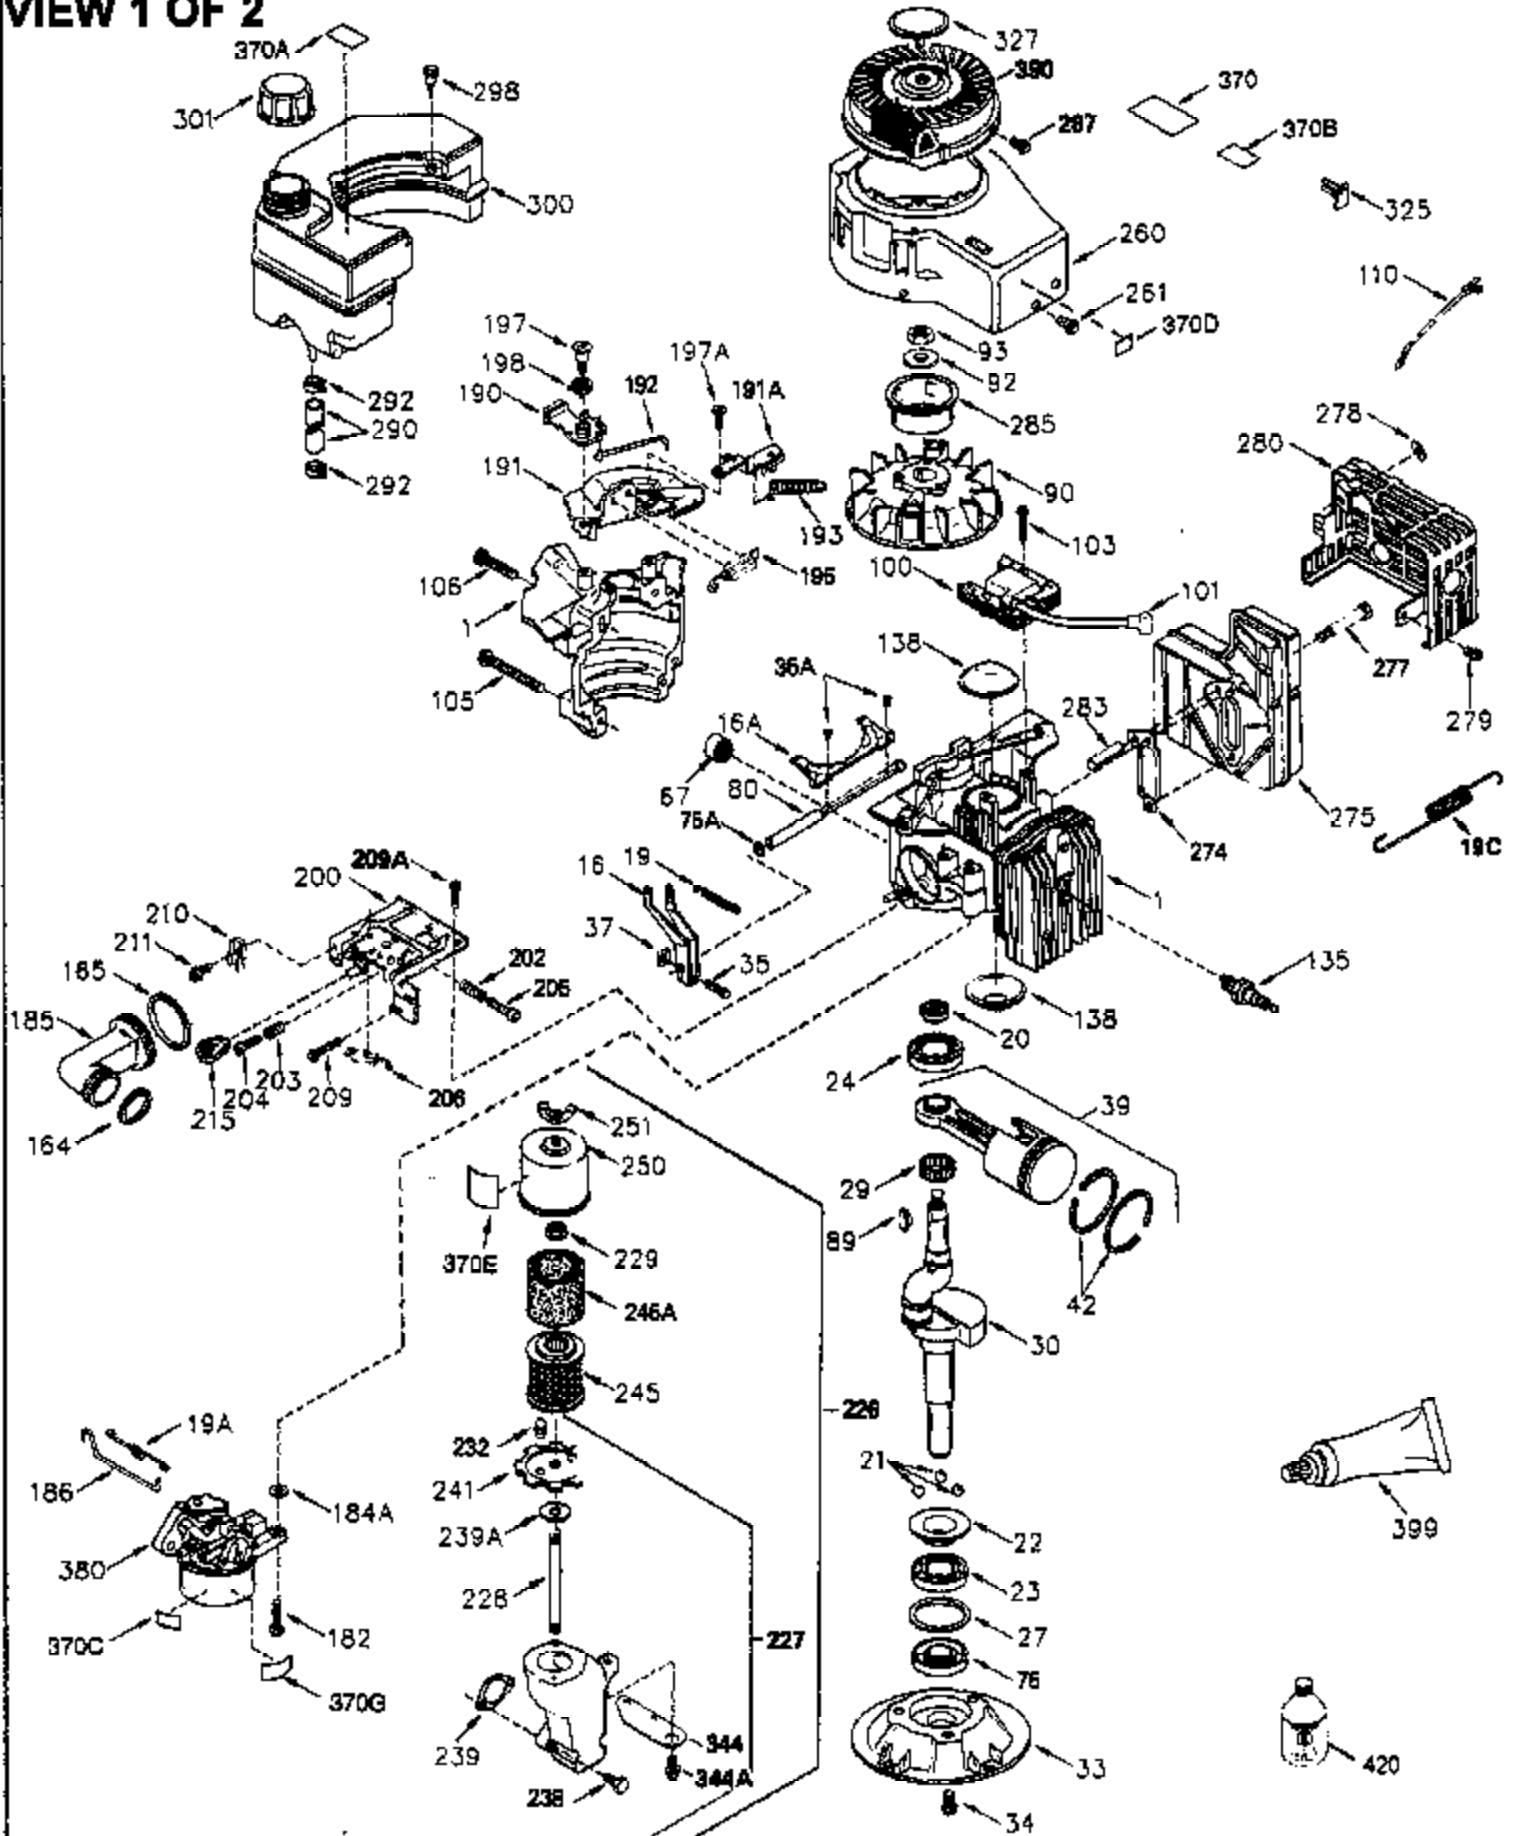

ILLUSTRATION SHOWS TYPICAL PARTS ONLY. ORDER BY PART NUMBER. PARTS NOT LISTED ARE SUPPLIED BY OEM.

VIEW 1 OF 2

Engine Parts List #1

Ref #	Part Number	Qty	Description
	1 250288		Cylinder (Incl. 67A, 75, 105, 106 & 1 38)
16A	490304		Governor Lever
16	490306		Governor Lever
19	490308		Extension Spring
19A	490307		Throttle Link Spring
20	510340		Oil Seal
21	570673		Ball Bearing
22	510338		Slide Ring
23	530158		Ball Bearing
24	530161		Ball Bearing
27	530159		Bearing Retainer
29	530164		Bearing Strip (31 needles) (.495" lon g)
30	290568A		Crankshaft (Incl. 29)
33	330179		Adapter Plate
34	792067		Screw, 5/16-18 x 1"
35	29826		Screw, 10-32 x 3/4"
35A	650506		Screw, 4-40 x 3/16"
37	29216		Lock Nut, 10-32
39	310277B		Piston & Rod Ass'y. (Incl. 29 & 42)
42	310278		Ring Set
67A	430234		Fuel Filter (Screen) (Optional)
67	430233		Fuel Filter (Screen w/brass collar)
75A	510337		Oil Seal
75	510339		Oil Seal (P.T.O. end)
80	490305		Governor Shaft
89	611107		Flywheel Key
90	611109		Flywheel (Counterbalance)
92	650815		Belleville Washer
93	650816		Flywheel Nut
100	34443A		Solid State Ignition
101	610118		Spark Plug Cover
103	650814		Screw, Torx T-15, 10-24 x 1"
105	650892		Screw, 5/16-18 x 2-3/16"
106	650891		Screw, 5/16-18 x 1-5/8"
110	611110		Ground Wire
135	611049		Spark Plug (RCJ8Y)
138	570683		Port Cover
164	510341		"O" Ring
165	510342		"O" Ring
182	792067		Screw, 5/16-18 x 1"
184A	27110		Washer
185	570674		Intake Pipe & Reed Ass'y. (Incl. 164 & 165)
186	490309		Governor Link
190	570676		Brake Lever
191A	570678A		Brake Control Lever
191	570679		S.E. Brake Bracket
192	490312		Brake Control Link
193	490311		Brake Spring
195	610973		Terminal
197A	650897		Screw, 1/4-20 x 13/32"
197	650896		Screw, 1/4-20 x 13/16"
198	490310		Brake Control Lever Spring
200	570675A		Control Bracket (Incl.202,203,204,205 ,206)
202	32924		Compression Spring
203	31342		Compression Spring
204	650549		Screw, 5-40 x 7/16"
205	650606		Screw, 10-32 x 1-1/8"
209	590568		Screw, 10-24 x 3/4"