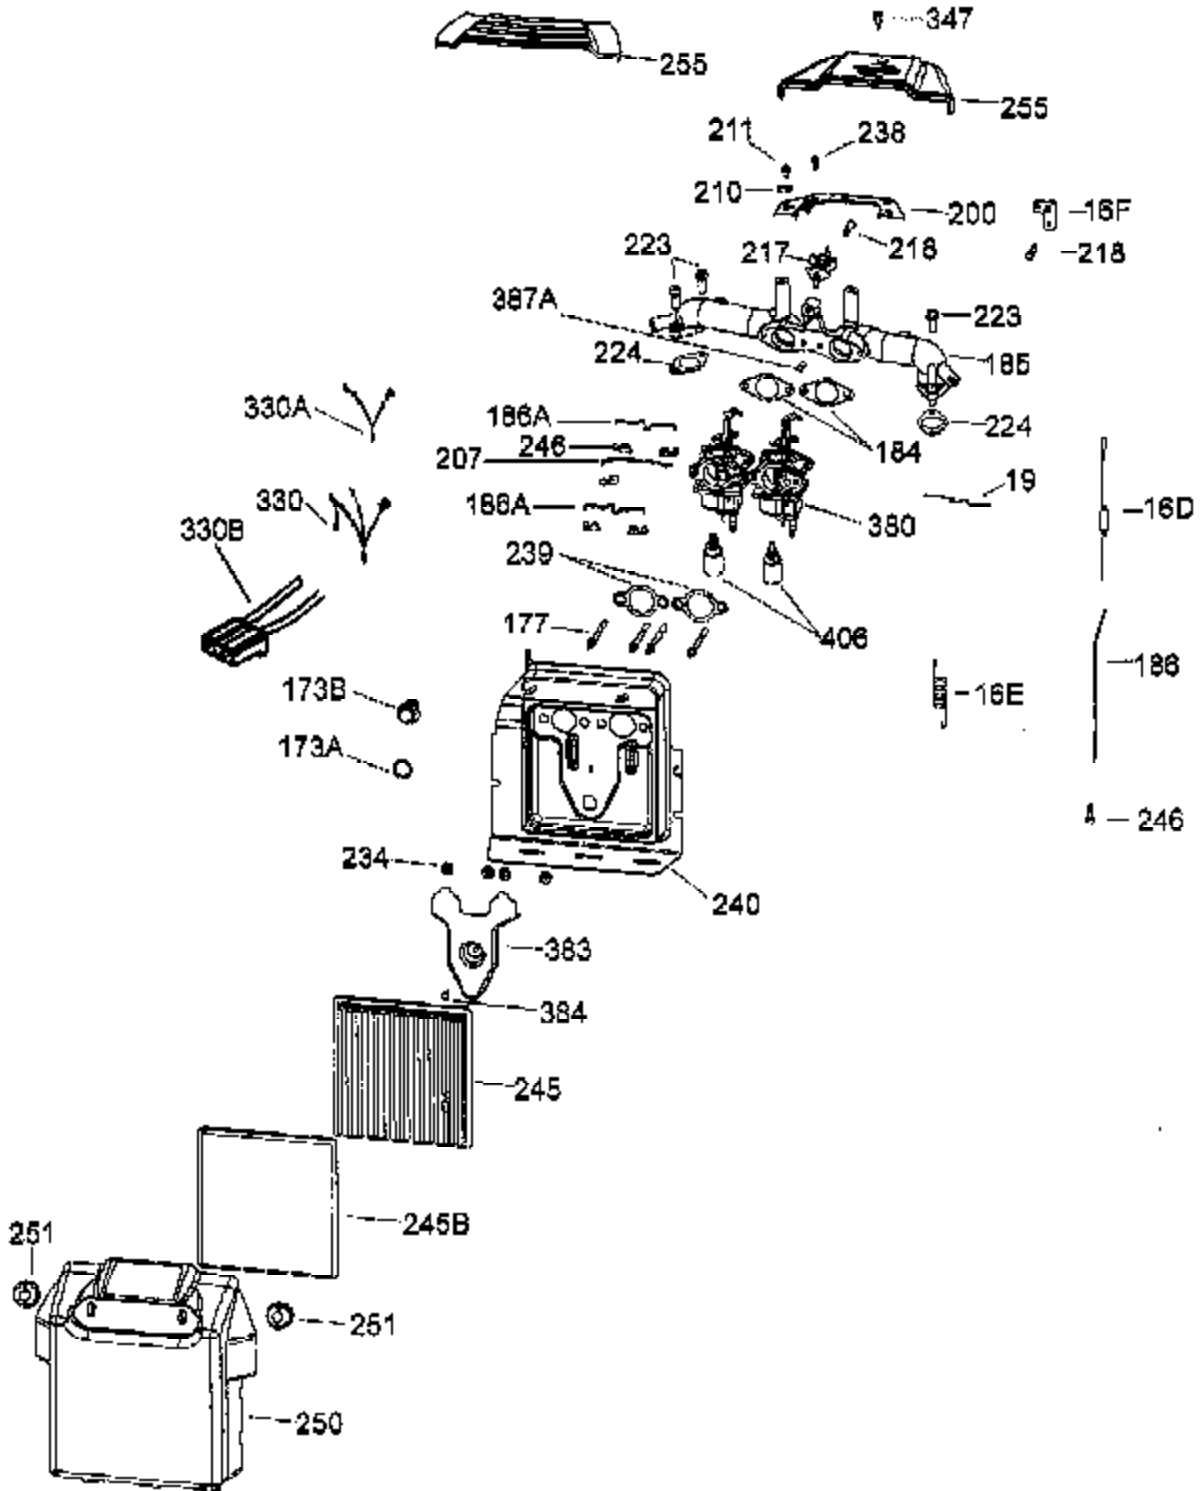

Engine Parts List #2

Ref #	Part Number	Qty	Description
16F	37418	1	Bell Crank Lever
16E	37417	1	Governor Idle Spring
16D	37415	1	Governor Spring, Hi-speed
19	37416	1	Throttle Spring
173A	37410	1	Breather Tube Grommet
173B	37409	1	Breather Tube Fitting
177	651067	4	Carbuertor Mounting Stud
184	36352	2	* Carburetor to Intake Pipe Gasket
185	37396	1	Intake Pipe (Incl. 387A)
186A	37405	2	Choke Link
186	37404	1	Governor Link
200	37400	1	Control Bracket
207	37406	1	Throttle Link
210	27793	2	Conduit Clip
211	28942	2	Screw, 10-32 x 3/8"
217	37419	1	Control Lever
218	651070	2	Screw, 10-32 x 1-1/4"
223	650971	4	Screw, T-30 5/16-18 x 7/8"
224	33515A	2	* Intake Pipe Gasket (Pipe to Head)
234	650928	4	Lock Nut, 1/4-20
238	650902	2	Screw, 10-32 x 7/16"
239	36358	2	* Air Cleaner Gasket
240	37691	1	Air Cleaner Body Assy. (Incl. 239)
245	37360	1	Air Cleaner Filter (Paper)
245B	37361	1	Air Cleaner Pre-Filter (Poly)
246	37407	6	Connector Bushing Link
250	37690	1	Air Cleaner Cover
251	37689	2	Wing Nut, 1/4-20 x 1-19/32"
255	37420	1	Control Cover
314	651007	2	Screw, T-15, 10-24 x 15/16"
323B	611282	2	Terminal
323A	611277	1	Terminal
330A	37403	1	Fuel Solenoid Wire Assembly (Black)
330	37739	1	Fuel Solenoid Wire Assembly (R & G)
347	650898A	1	Screw, 10-32 x 27/32"
380	640221	2	Carburetor (Incl. 184 & 428)
383	37411	1	Carburetor Baffle
384	30200	1	Screw, 10-24 x 9/16" Self Tap
387A	37397	1	Roll Pin
406	611221	2	Fuel Shut-Off Solenoid