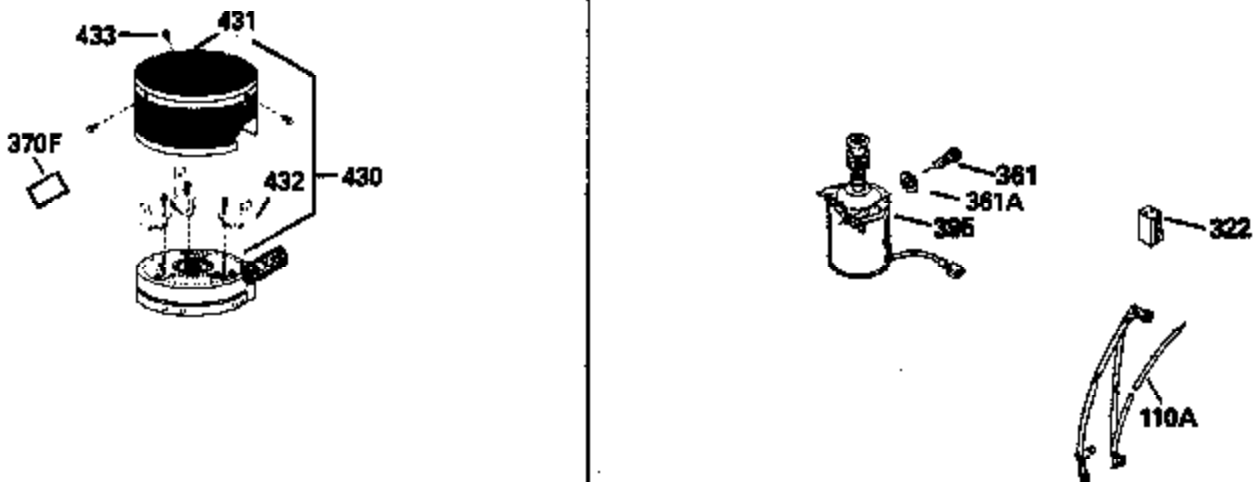

Ref #	Part Number	Qty	Description
189	650839		Screw, 1/4-20 x 3/8"
190	35831		Lever, Brake
191	35015B		Bracket Assy., S.E. Brake (Incl. 195)
194	32309		Ring, Retaining
195	610973		Terminal Assy.
210	27793		Clip, Conduit
211	28942		Screw, 10-32 x 3/8"
274	26754A		* Gasket, Exhaust (Use as required)
275A	391019		Muffler
276	33753		Plate, Lock
277	650795		Screw, 1/4-20 x 2-1/4"
277A	30063		Screw, 1/4-20 x 1/2" (Use as required)
370F	34387		Decal, Instruction (Optional)
415	730162		Muffler Adap.Kit(Incl.274,277A)(Use as req.)
430	730574		Debris Screen Kit (Incl. 370F,431-433)(Opt.)
431	35596		Screen, Debris (Optional)
432	35597		Bracket, Debris screen (Optional)
433	650910		Screw, 8-32 x 1/4" (Optional)