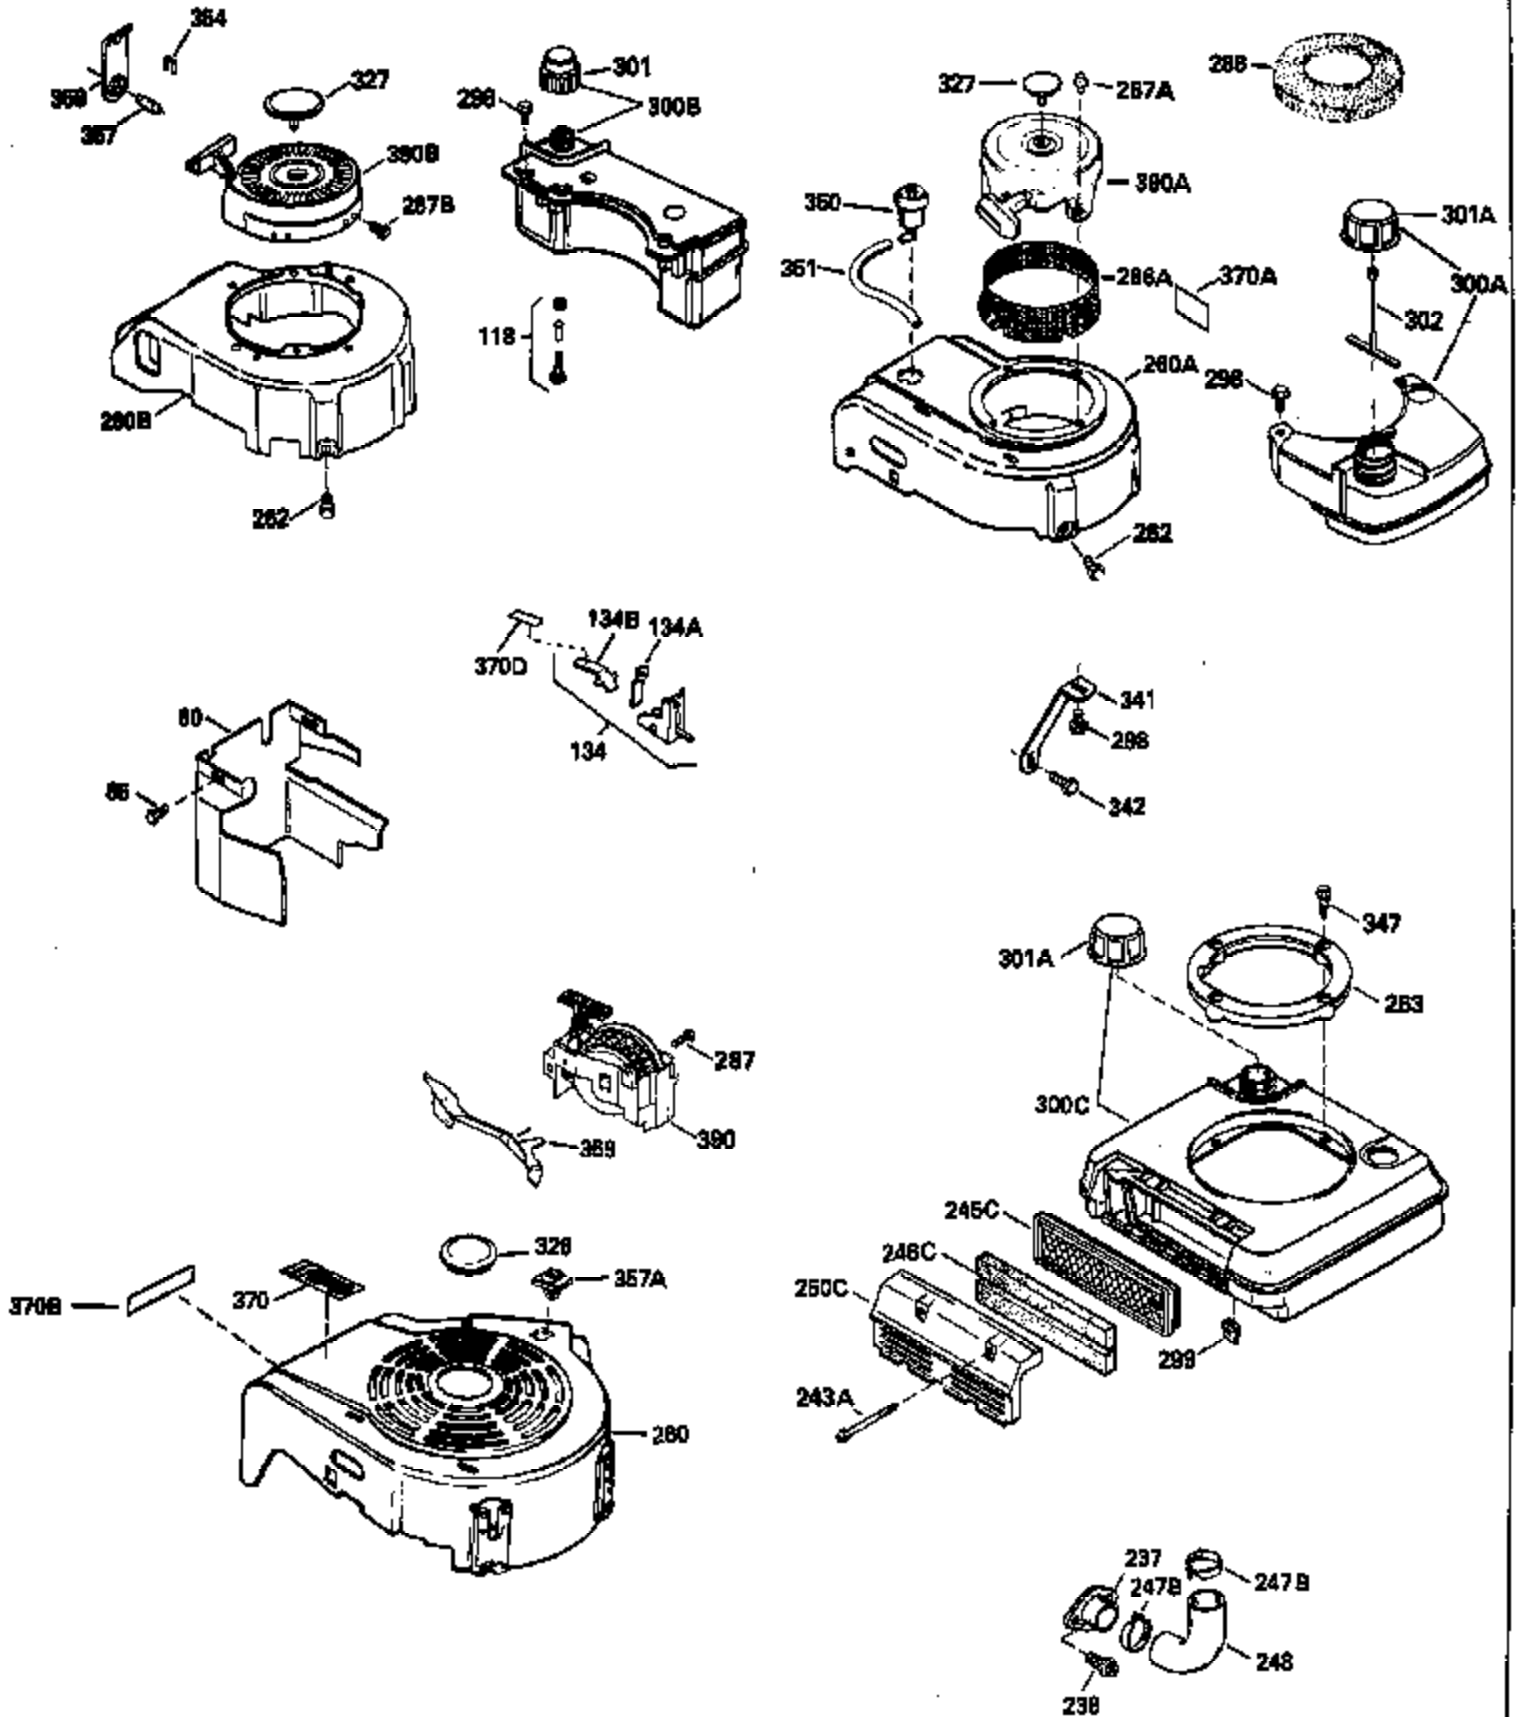

ILLUSTRATION SHOWS TYPICAL PARTS ONLY. ORDER BY PART NUMBER. PARTS NOT LISTED ARE SUPPLIED BY OEM.

Ref #	Part Number	Qty	Description
118	730194		Rope Guide Kit (Use as required with 34476 fuel tank)
237	32971		Adapter, Air cleaner
238	650709		Screw, 10-32 x 7/16"
243A	650899		Screw, 10-32 x 2-3/32"
245C	35500		Air Cleaner Filter
246C	35705		Filter, Pre-Air (Optional)
247B	35505		Clamp, Air cleaner tube
248	35504		Tube, Air cleaner
250C	35503		Cover, Air cleaner
260B	35497		Housing, Blower
262	650831		Screw, 1/4-20 x 15/32"
263	35502		Ring, Shroud
287A	650735		Screw, 10-24 x 3/8" (Use as required)
287A			Pop Rivet, (3/16" Dia.)(Purchase locally)
287B	650884		Screw, 8-32 x 1/2"
299	650900		Clip, "U" Type Nut, 10-32
300C	35501A		Shroud & Tank Ass'y. (Incl. 299 & 301 A)
301A	35355		Fuel Cap
327	35932		Plug, Starter
347	650898		Screw, 10-32 x 27/32"
354	35025		Staple (Not used on all models)
357	34985		Rope Stop & Staple Ass'y. (Incl. 354)
390B	590621		Rewind Starter (Refer to Division 5, Section C, page 34 or Fiche 8, Grid G-9 for breakdown)