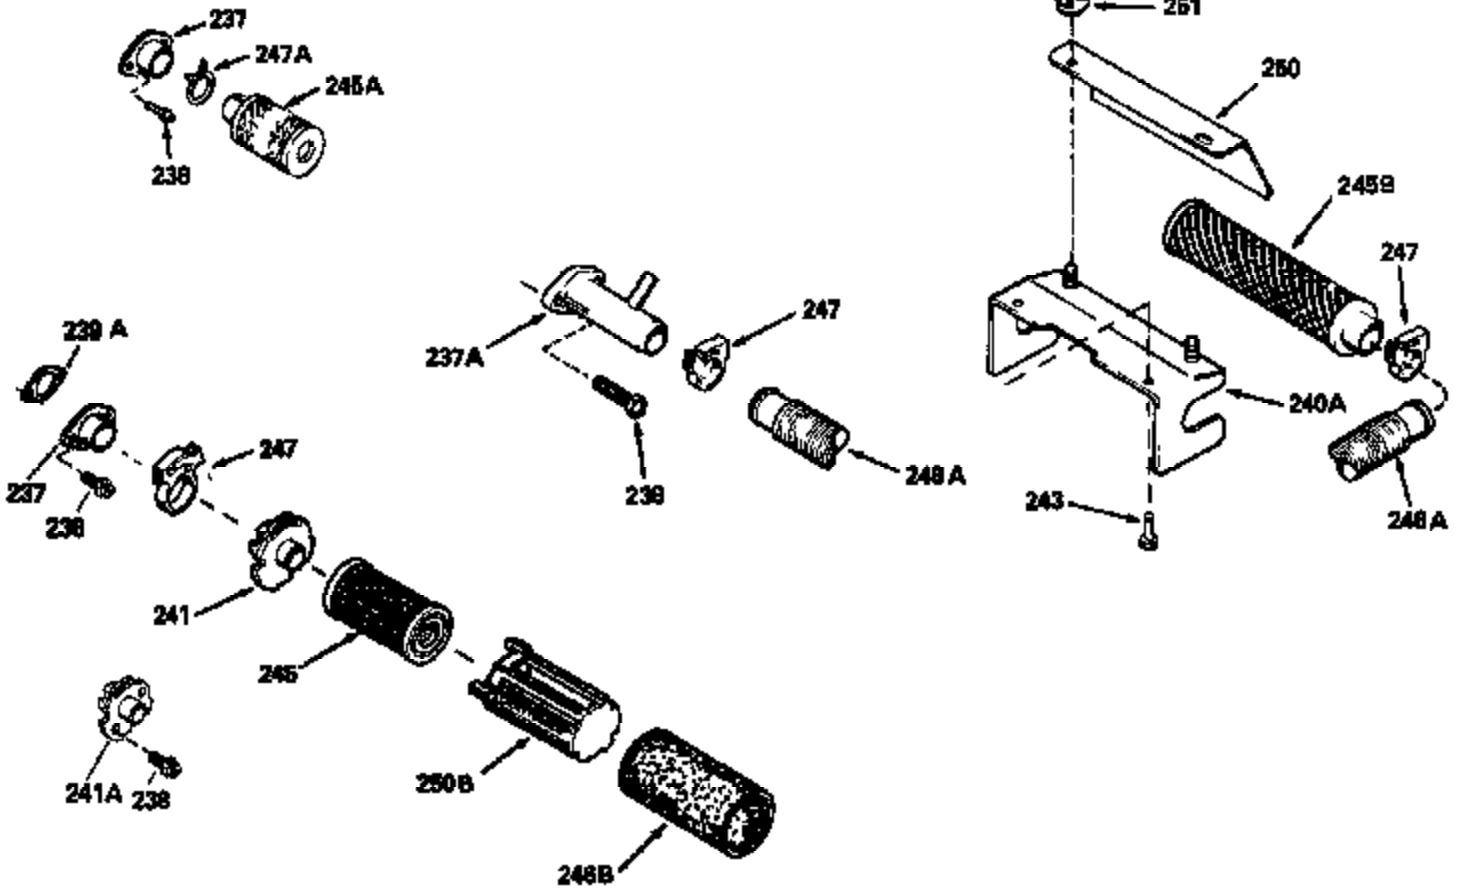

Ref #	Part Number	Qty	Description
390B	590621		Rewind Starter (Refer to Division 5, Section C, page 34 or Fiche 8, Grid G-9 for breakdown)
400	33238C		* Gasket Set (Incl. items marked *)
420	730225		SAE 30, 4-Cycle Engine Oil (Quart)

ILLUSTRATION SHOWS TYPICAL PARTS ONLY. ORDER BY PART NUMBER. PARTS NOT LISTED ARE SUPPLIED BY OEM.

Ref #	Part Number	Qty	Description
118	730194		Rope Guide Kit (Use as required with 34476 fuel tank)
237	32971		Adapter, Air cleaner
238	650709		Screw, 10-32 x 7/16"
243A	650899		Screw, 10-32 x 2-3/32"
245C	35500		Air Cleaner Filter
246C	35705		Filter, Pre-Air (Optional)
247B	35505		Clamp, Air cleaner tube
248	35504		Tube, Air cleaner
250C	35503		Cover, Air cleaner
260B	35497		Housing, Blower
262	650831		Screw, 1/4-20 x 15/32"
263	35502		Ring, Shroud
287A	650735		Screw, 10-24 x 3/8" (Use as required)
287A			Pop Rivet, (3/16" Dia.)(Purchase locally)
287B	650884		Screw, 8-32 x 1/2"
299	650900		Clip, "U" Type Nut, 10-32
300C	35501A		Shroud & Tank Ass'y. (Incl. 299 & 301 A)
301A	35355		Fuel Cap
327	35932		Plug, Starter
347	650898		Screw, 10-32 x 27/32"
354	35025		Staple (Not used on all models)
357	34985		Rope Stop & Staple Ass'y. (Incl. 354)
390B	590621		Rewind Starter (Refer to Division 5, Section C, page 34 or Fiche 8, Grid G-9 for breakdown)

Ref #	Part Number	Qty	Description
19	31361		Spring, Extension
53	31745		Tang, Washer
54	31747		Washer, Flat
55	35667		Shaft, P.T.O.
56	31746		Left Hand Worm Gear
57	31749		Ring, Retaining
58	31744		Seal, Oil
59	31787		Washer, Flat
69	35261		* Gasket, Mounting flange
70A	33521C		Flange Ass'y. (Incl.58, 72, 72A, 73, 75 & 80)
87	650492		Screw, 1/4-20 x 2-1/4"
182	6201		Screw, 1/4-28 x 7/8"
185	31384A		Pipe, Intake (Incl. 224)
186	34337		Link, Governor spring
209	30200		Screw, 10-24 x 9/16"
223	650451		Screw, 1/4-20 x 1"
237	32971		Adapter, Air cleaner
238	650709		Screw, 10-32 x 7/16"
239A	35815		* Gasket, Air cleaner
246B	35435		Filter, Pre-Air (Use as required)