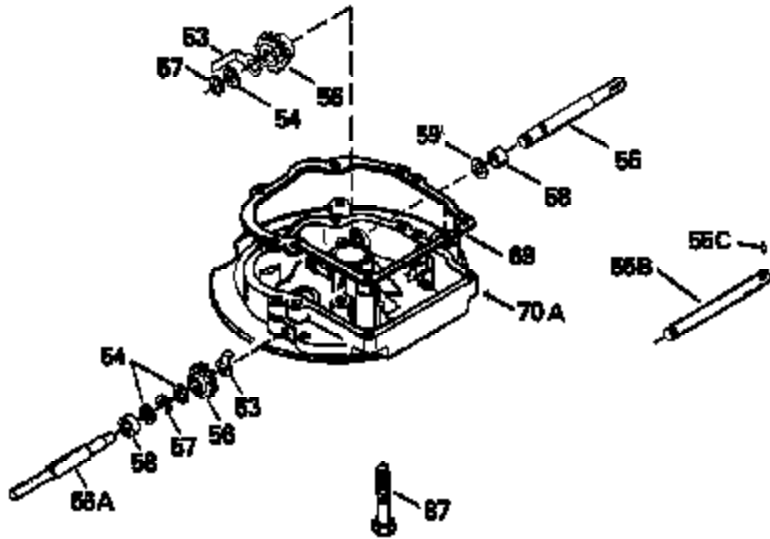

ILLUSTRATION SHOWS TYPICAL PARTS ONLY. ORDER BY PART NUMBER. PARTS NOT LISTED ARE SUPPLIED BY OEM.

Ref #	Part Number	Qty	Description
118	730194		Rope Guide Kit (Use as required with 34476 fuel tank)
237	32971		Adapter, Air cleaner
238	650709		Screw, 10-32 x 7/16"
243A	650899		Screw, 10-32 x 2-3/32"
245C	35500		Air Cleaner Filter
246C	35705		Filter, Pre-Air (Optional)
247B	35505		Clamp, Air cleaner tube
248	35504		Tube, Air cleaner
250C	35503		Cover, Air cleaner
260B	35497		Housing, Blower
262	650831		Screw, 1/4-20 x 15/32"
263	35502		Ring, Shroud
287A	650735		Screw, 10-24 x 3/8" (Use as required)
287A			Pop Rivet, (3/16" Dia.)(Purchase locally)
287B	650884		Screw, 8-32 x 1/2"
299	650900		Clip, "U" Type Nut, 10-32
300C	35501A		Shroud & Tank Ass'y. (Incl. 299 & 301 A)
301A	35355		Fuel Cap
327	35932		Plug, Starter
347	650898		Screw, 10-32 x 27/32"
354	35025		Staple (Not used on all models)
357	34985		Rope Stop & Staple Ass'y. (Incl. 354)
390B	590621		Rewind Starter (Refer to Division 5, Section C, page 34 or Fiche 8, Grid G-9 for breakdown)

Ref #	Part Number	Qty	Description
19	31361		Spring, Extension
53	31745		Tang, Washer
54	31747		Washer, Flat
55	35667		Shaft, P.T.O.
56	31746		Left Hand Worm Gear
57	31749		Ring, Retaining
58	31744		Seal, Oil
59	31787		Washer, Flat
69	35261		* Gasket, Mounting flange
70A	33521C		Flange Ass'y. (Incl.58, 72, 72A, 73, 75 & 80)
87	650492		Screw, 1/4-20 x 2-1/4"
182	6201		Screw, 1/4-28 x 7/8"
185	31384A		Pipe, Intake (Incl. 224)
186	34337		Link, Governor spring
209	30200		Screw, 10-24 x 9/16"
223	650451		Screw, 1/4-20 x 1"
237	32971		Adapter, Air cleaner
238	650709		Screw, 10-32 x 7/16"
239A	35815		* Gasket, Air cleaner
246B	35435		Filter, Pre-Air (Use as required)