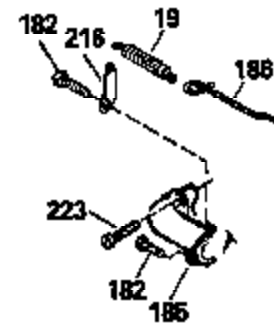

Ref #	Part Number	Qty	Description
19	31361		Spring, Extension
53	31745		Tang, Washer
54	31747		Washer, Flat
55	35667		Shaft, P.T.O.
56	31746		Left Hand Worm Gear
57	31749		Ring, Retaining
58	31744		Seal, Oil
59	31787		Washer, Flat
69	35261		* Gasket, Mounting flange
70A	33521C		Flange Ass'y. (Incl.58, 72, 72A, 73, 75 & 80)
87	650492		Screw, 1/4-20 x 2-1/4"
182	6201		Screw, 1/4-28 x 7/8"
185	31384A		Pipe, Intake (Incl. 224)
186	34337		Link, Governor spring
209	30200		Screw, 10-24 x 9/16"
223	650451		Screw, 1/4-20 x 1"
237	32971		Adapter, Air cleaner
238	650709		Screw, 10-32 x 7/16"
239A	35815		* Gasket, Air cleaner
246B	35435		Filter, Pre-Air (Use as required)