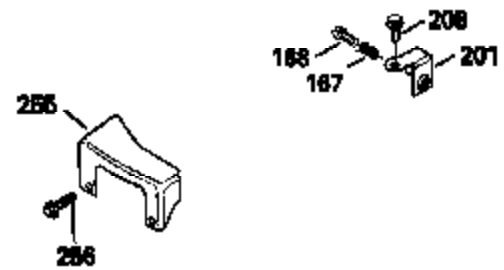

ILLUSTRATION SHOWS TYPICAL PARTS ONLY. ORDER BY PART NUMBER. PARTS NOT LISTED ARE SUPPLIED BY OEM.

Ref #	Part Number	Qty	Description
118	730194		Rope Guide Kit (Use as required with 34476 fuel tank)
237	32971		Adapter, Air cleaner
238	650709		Screw, 10-32 x 7/16"
243A	650899		Screw, 10-32 x 2-3/32"
245C	35500		Air Cleaner Filter
246C	35705		Filter, Pre-Air (Optional)
247B	35505		Clamp, Air cleaner tube
248	35504		Tube, Air cleaner
250C	35503		Cover, Air cleaner
260B	35497		Housing, Blower
262	650831		Screw, 1/4-20 x 15/32"
263	35502		Ring, Shroud
287A	650735		Screw, 10-24 x 3/8" (Use as required)
287A			Pop Rivet, (3/16" Dia.)(Purchase locally)
287B	650884		Screw, 8-32 x 1/2"
299	650900		Clip, "U" Type Nut, 10-32
300C	35501A		Shroud & Tank Ass'y. (Incl. 299 & 301 A)
301A	35355		Fuel Cap
327	35932		Plug, Starter
347	650898		Screw, 10-32 x 27/32"
354	35025		Staple (Not used on all models)
357	34985		Rope Stop & Staple Ass'y. (Incl. 354)
390B	590621		Rewind Starter (Refer to Division 5, Section C, page 34 or Fiche 8, Grid G-9 for breakdown)

Ref #	Part Number	Qty	Description
19	31361		Spring, Extension
53	31745		Tang, Washer
54	31747		Washer, Flat
55	35667		Shaft, P.T.O.
56	31746		Left Hand Worm Gear
57	31749		Ring, Retaining
58	31744		Seal, Oil
59	31787		Washer, Flat
69	35261		* Gasket, Mounting flange
70A	33521C		Flange Ass'y. (Incl.58, 72, 72A, 73, 75 & 80)
87	650492		Screw, 1/4-20 x 2-1/4"
182	6201		Screw, 1/4-28 x 7/8"
185	31384A		Pipe, Intake (Incl. 224)
186	34337		Link, Governor spring
209	30200		Screw, 10-24 x 9/16"
223	650451		Screw, 1/4-20 x 1"
237	32971		Adapter, Air cleaner
238	650709		Screw, 10-32 x 7/16"
239A	35815		* Gasket, Air cleaner
246B	35435		Filter, Pre-Air (Use as required)