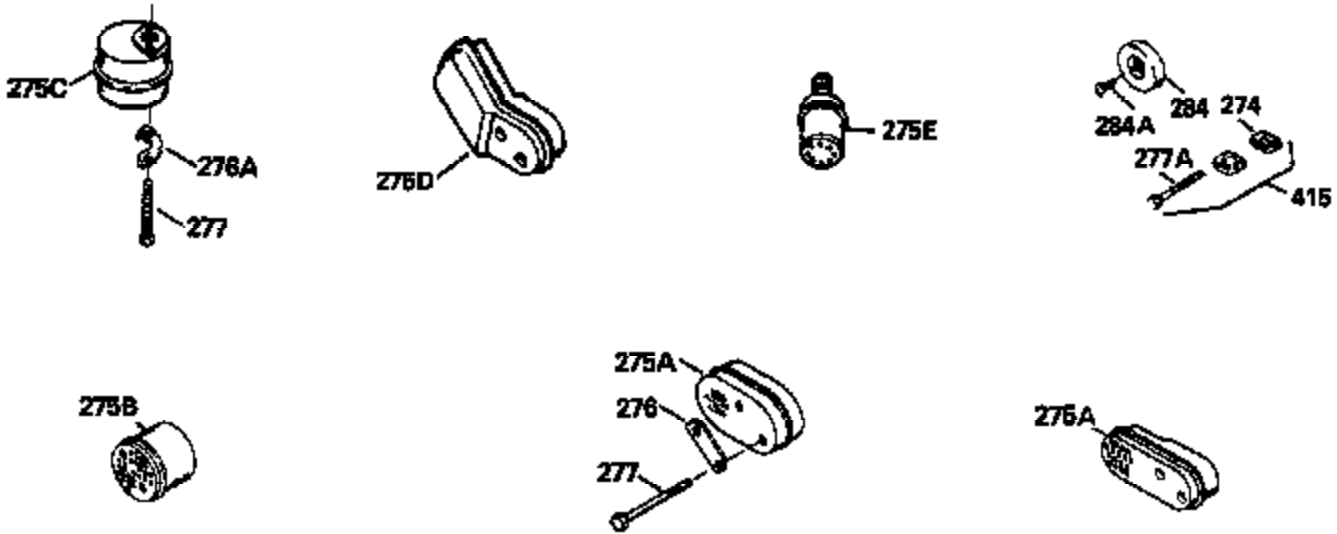

Ref #	Part Number	Qty	Description
189	650839		Screw, 1/4-20 x 3/8"
190	35831		Lever, Brake
191	35015B		Bracket Assy., S.E. Brake (Incl. 195)
194	32309		Ring, Retaining
195	610973		Terminal Assy.
210	27793		Clip, Conduit
211	28942		Screw, 10-32 x 3/8"
274	26754A		* Gasket, Exhaust (Use as required)
275A	391019		Muffler
276	33753		Plate, Lock
277	650795		Screw, 1/4-20 x 2-1/4"
277A	30063		Screw, 1/4-20 x 1/2" (Use as required)
370F	34387		Decal, Instruction (Optional)
415	730162		Muffler Adap.Kit(Incl.274,277A)(Use as req.)
430	730574		Debris Screen Kit (Incl. 370F,431-433)(Opt.)
431	35596		Screen, Debris (Optional)
432	35597		Bracket, Debris screen (Optional)
433	650910		Screw, 8-32 x 1/4" (Optional)