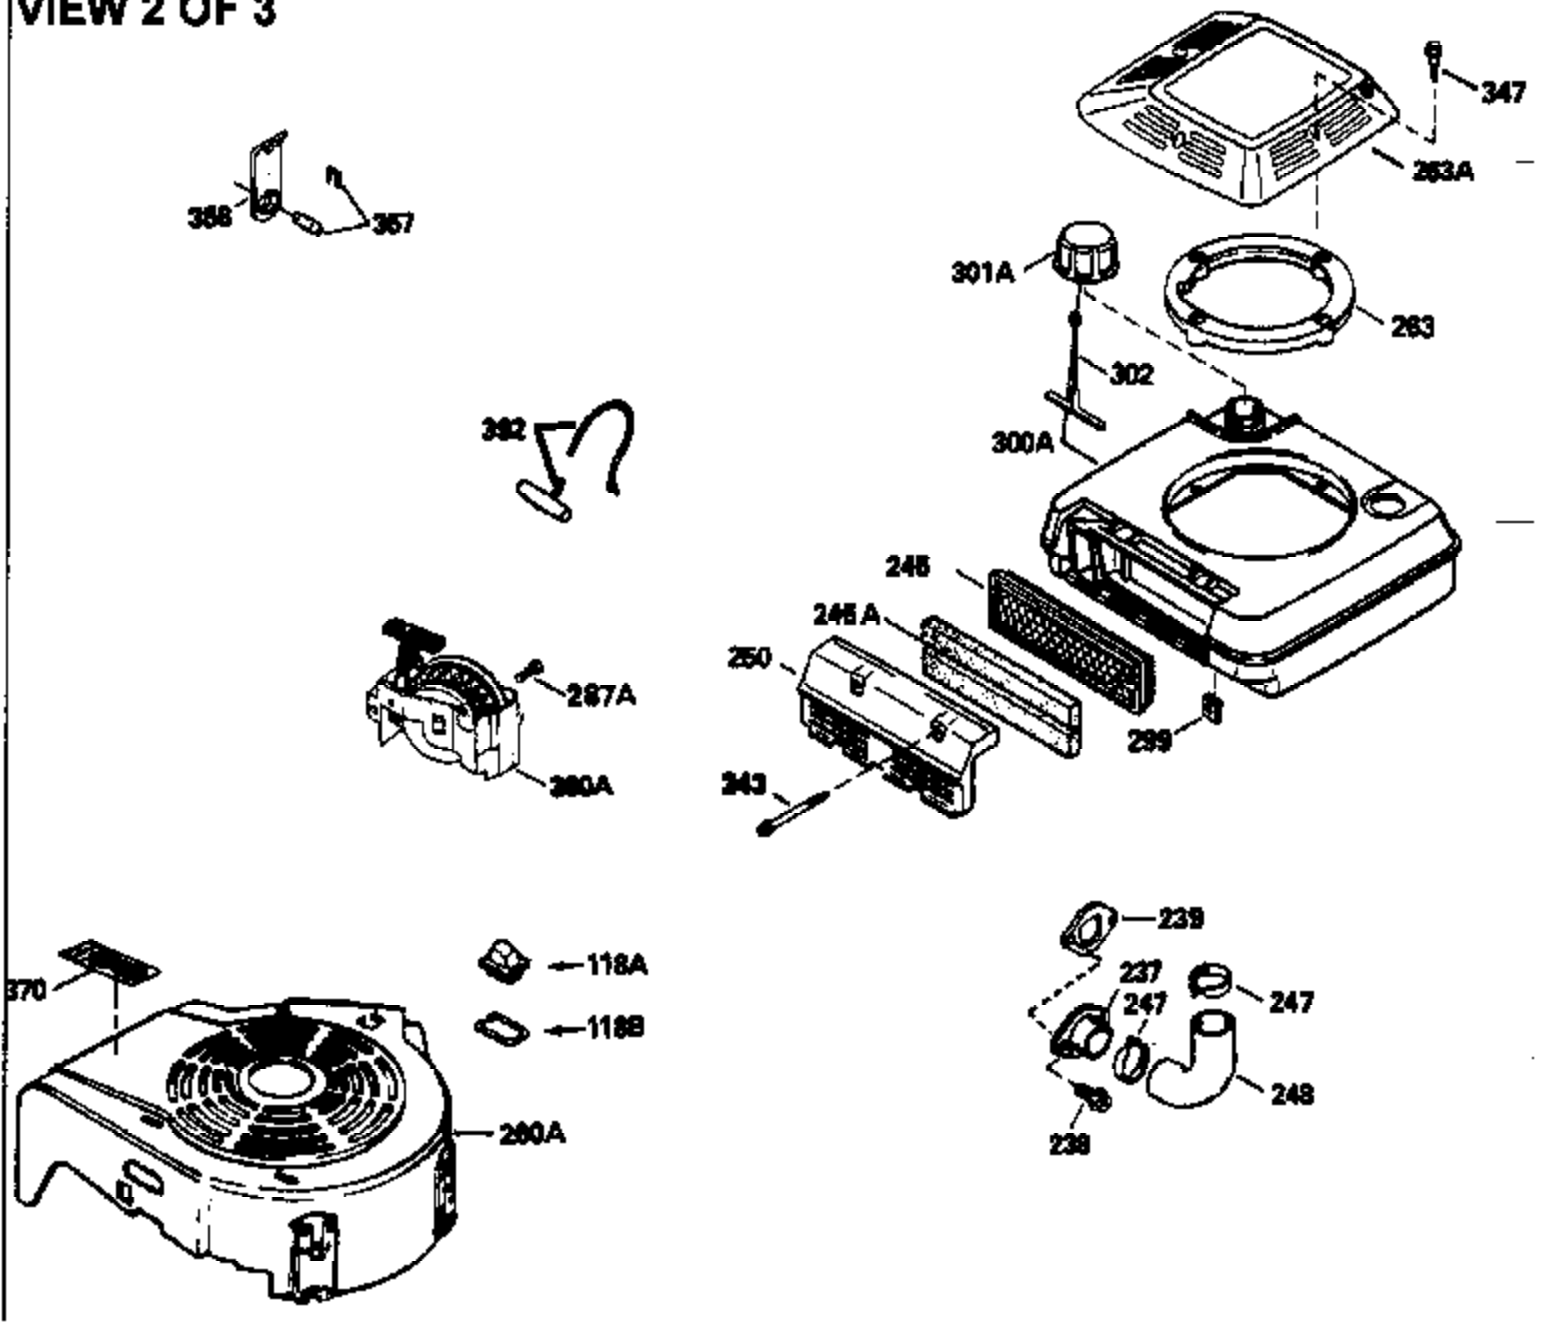

VIEW 2 OF 3

Ref #	Part Number	Qty	Description
12A	34695		Elbow, Breather tube
55B	31493		Pin, Drive
64A	8345		Washer, Flat
64	30063		Screw, Torx T-30, 1/4-20 x 1/2"
118	730194		Rope Guide Kit (Use as required)
127	650691		Washer, Flat
129	650818		Screw, 5/16-18 x 1-1/2"
167	650688		Screw, 10-32 x 1" (Drilled thru)
168	32924		Spring, Speed adjusting screw
201	33150		Bracket, Over-ride
238	28820		Screw, 10-32 x 1/2"
239A	27272A		Gasket, Air cleaner
243	650152		Screw, 8-32 x 3/8"
245	30727		Filter, Air cleaner
246E	35435		Filter, Pre-air (Use as required)
250D	31715		Cover, Air cleaner
275E	33671A		Muffler
287A	650735		Screw, 10-24 x 3/8" (Use as required)
287A			Pop Rivet (3/16" Dia.) (Purchase locally)
300A	34476		Fuel Tank (Incl. 292 & 301)
313A	33876		Gasket, Stator
326	34113		Plug, Screen
359	34834		Guard, Flywheel
370H	34387		Decal, Instruction (Optional)
370J	34870		Decal, Instruction (Optional)
370	550223		Decal, Name
377	30547A		Contact Assy., Breaker
378	30548B		Condenser
390A	590531		Side Mount Rewind Starter (Refer to Division 5, Section C, page 32 or Fiche 8A, Grid G-3 for breakdown)
425	730571		Starter Muff Kit (Incl.370J,426,427)(Opt.)
426	32203		Starter Air Cleaner (Optional)
427	32204		Starter Air Cleaner Bracket (Optional)
436	611006		Stator Plate Ass'y.(Incl.377,378,437, 442-448)
437	30551		Spring, Breaker box cover
438	610947		Cover, Dust
439	610955		Gasket, Stator cover
440	30992		Cam, Breaker
442	610385		Washer
443	610408		Nut, 8-32
444	29181		Breaker Fastening Screw & Washer
445	610593		Condenser Fastening Screw
446	33356		Terminal, Ground
448	30549		Felt, Cam wiper