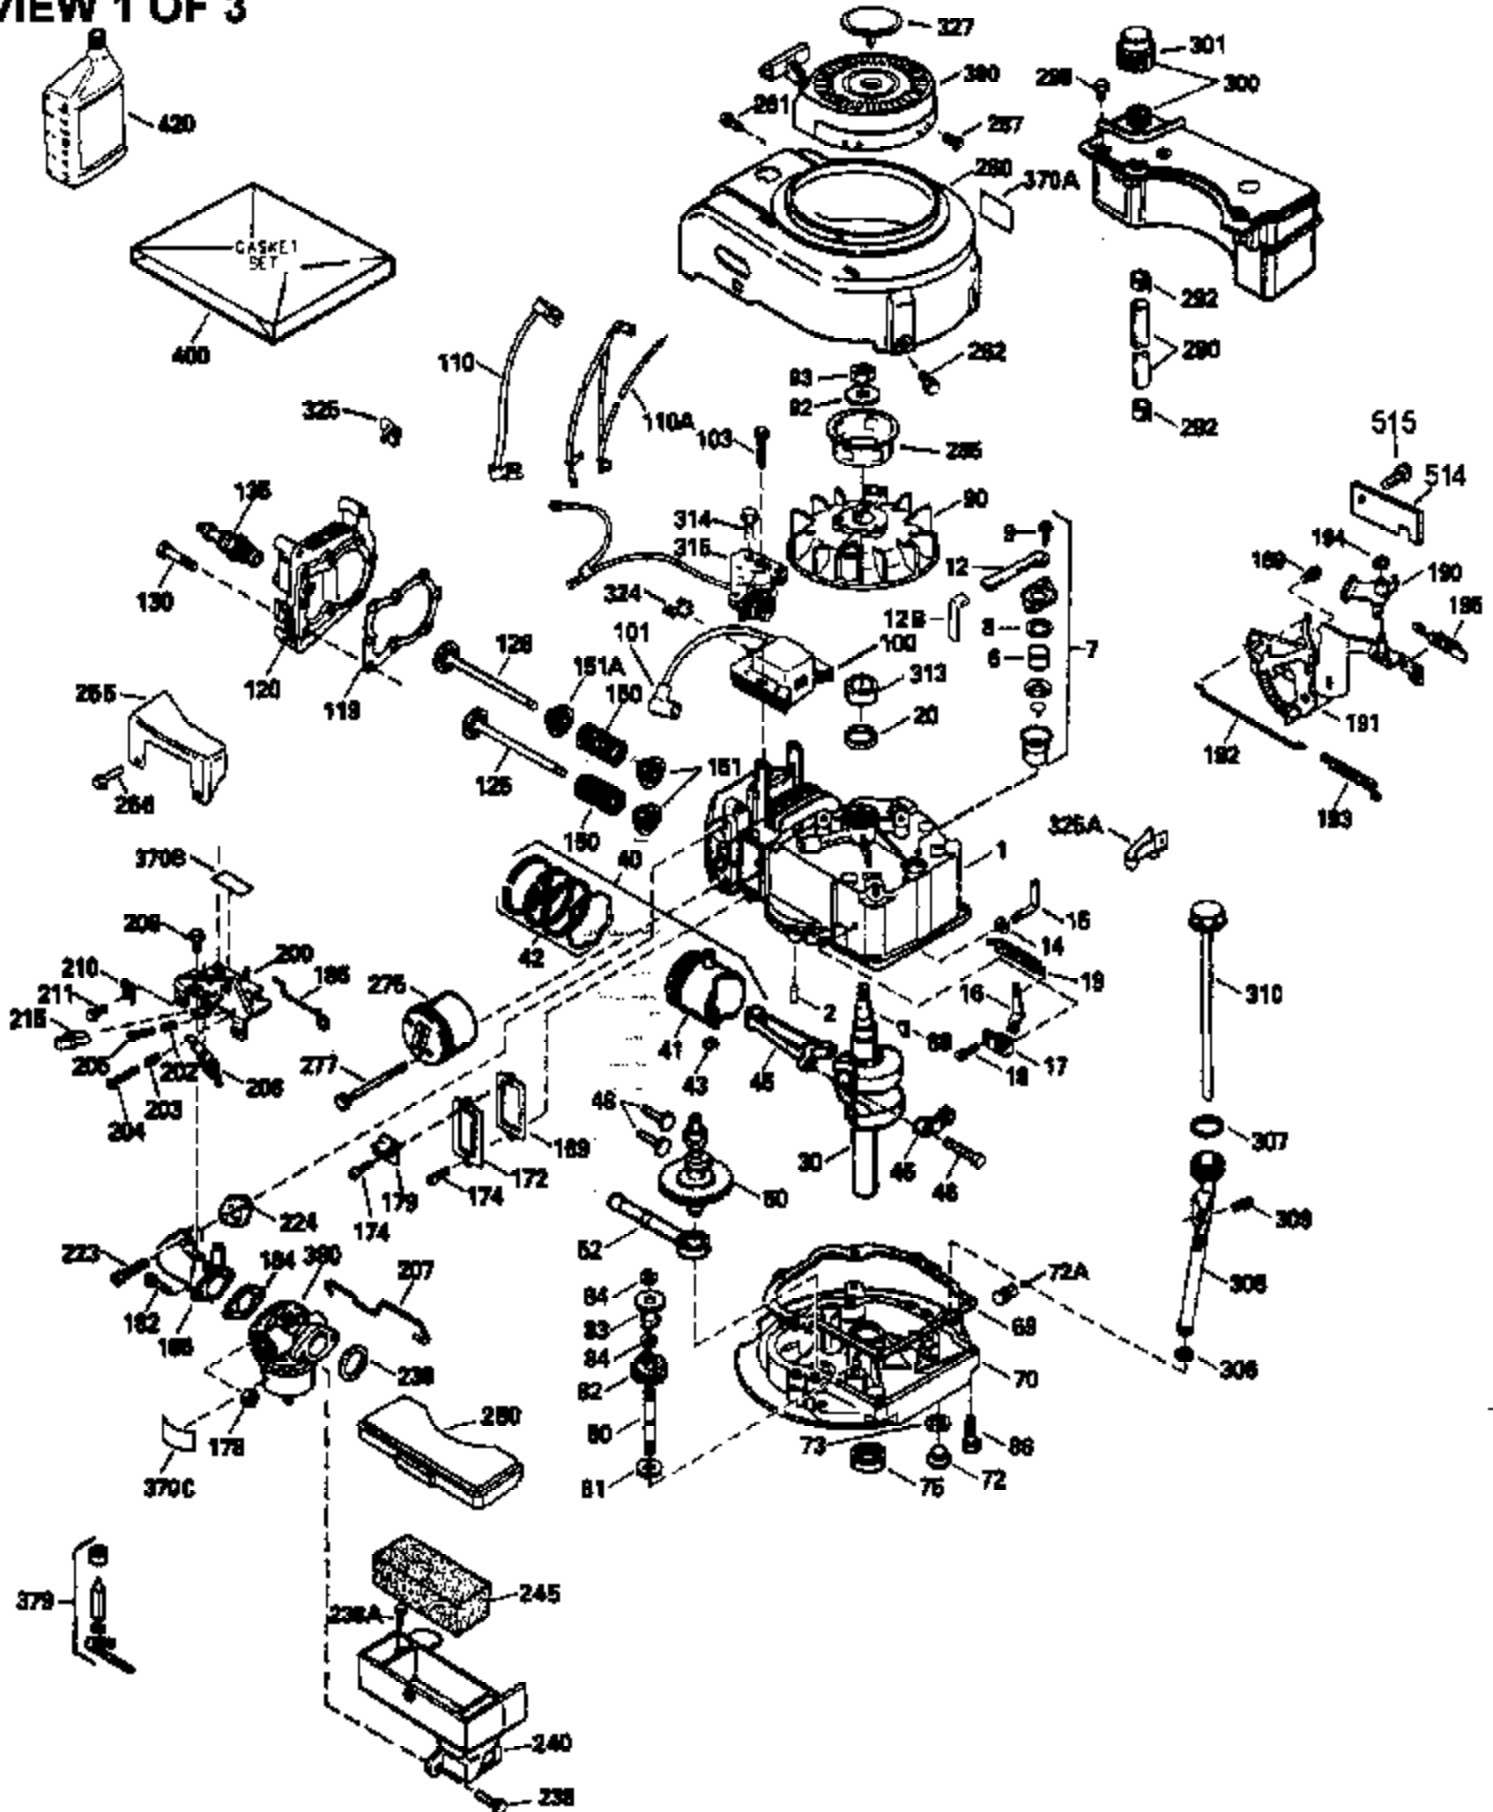

VIEW 1 OF 3

Ref #	Part Number	Qty	Description
1	33729A		Cylinder (Incl.2 & 20) (2-13/16" Bore) (Inverted Ports)
2	26727		Pin, Dowel
6	33734		Element, Breather
7	34214A		Breather Ass'y. (Incl. 6, 8, 9, 12 , & 12A)
8	33735		* Gasket, Breather
9	30200		Screw, 10-24 x 9/16"
12A	34695		Elbow, Breather tube
12	33886		Tube, Breather
14	28277		Washer, Flat
15	31513		Rod, Governor
16	31383A		Lever, Governor
17	31335		Clamp, Governor lever
18	650548		Screw, 8-32 x 5/16"
19	31386		Spring, Governor
20	32600		Seal, Oil
30	34842A		Crankshaft
40	34535		Piston, Pin & Ring Set (Std.) (2-13/16")
40	34536		Piston, Pin & Ring Set (.010" OS)
40	34537		Piston, Pin & Ring Set (.020" OS)
41	33562B		Piston & Pin Ass'y.(Incl. 43)(Std.)(2 -13/16")
41	33563B		Piston & Pin Ass'y. (Incl. 43) (.010" OS)
41	33564B		Piston & Pin Ass'y. (Incl. 43) (.020" OS)
42	33567		Ring Set (Std.) (2-13/16" Bore)
42	33568		Ring Set (.010" OS)
42	33569		Ring Set (.020" OS)
43	20381		Ring, Piston pin retaining
45	32875		Rod Assy., Connecting (Incl. 46)
46	32610A		Bolt, Connecting rod
48	27241		Lifter, Valve
50	33154		Camshaft
52	29914		Oil Pump Assy.
55B	31493		Pin, Drive
64A	8345		Washer, Flat
64	30063		Screw, Torx T-30, 1/4-20 x 1/2"
69	35261		* Gasket, Mounting flange
72	30572		Plug, Oil drain (Incl. 73)
73	28833		* Drain Plug Gasket (Not req. W/plastic plug)
75	26208		Seal, Oil
80	30574		Shaft, Governor
81	30590A		Washer, Flat
82	30591		Gear Assy., Governor (Incl. 81)
83	30588A		Spool, Governor
84	29193		Ring, Retaining
86	650488		Screw, 1/4-20 x 1-1/4"
89	610995		Flywheel Key
90	611046A		Flywheel
92	650815		Washer, Belleville
93	650816		Nut, Flywheel
100	730207		Magneto-to-Solid State Conv. Kit (Includes solid state module, solid state flywheel key, and instructions.) (Use as required on external ignition engines only.)
100	34431		Solid State Ignition (This coil has been superseded to 730207 solid state conversion kit)
101	610118		Cover, Spark plug (Use as required)
103	650814		Screw, Torx T-15, 10-24 x 1"
103	650489		Screw, 1/4-20 x 5/8"
110	34432		Ground Wire