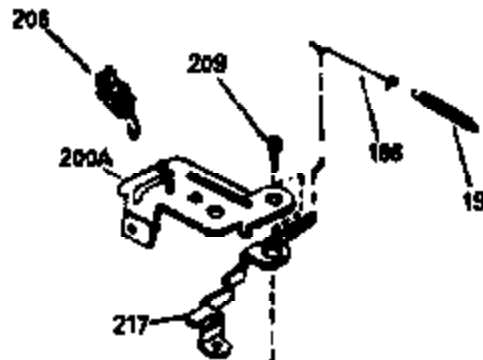

VIEW 3 OF 3

Ref #	Part Number	Qty	Description
12A	34695		Elbow, Breather tube
19	31386		Spring, Governor
53	31745		Washer, Tang
54	31787		Washer, Flat
55	31764		Shaft, P.T.O. (Incl. 54 & 55B)
55B	31493		Pin, Drive
56	31746		Gear, Worm, Left-hand helix
57	31749		Ring, Retaining
58	31744		Seal, Oil
59	31747		Washer, Flat
64	30063		Screw, Torx T-30, 1/4-20 x 1/2"
64A	8345		Washer, Flat
69	35261		* Gasket, Mounting flange
70A	33521D		Flange Ass'y. (Incl. 58,72,A,73,75,80 & 311)
87	650492		Screw, 1/4-20 x 2-1/4"
118	730194		Rope Guide Kit (Use as required)
127	650691		Washer, Flat
129	650818		Screw, 5/16-18 x 1-1/2"
167	650688		Screw, 10-32 x 1" (Drilled thru)
168	32924		Spring, Speed adjusting screw
182	30088A		Screw, 1/4-28 x 1"
185	33739		Pipe, Intake
186	34337		Link, Governor spring
201	33150		Bracket, Over-ride
206	610973		Terminal (Use as required)
209	30200		Screw, 10-24 x 9/16"
223	650142		Screw, 1/4-20 x 1-1/8"
238	28820		Screw, 10-32 x 1/2"
239A	27272A		Gasket, Air cleaner
242	31914		Bracket, Air cleaner
243	650152		Screw, 8-32 x 3/8"
245	30727		Filter, Air cleaner
246E	35435		Filter, Pre-air (Use as required)
250D	31715		Cover, Air cleaner
274	26754A		* Gasket, Exhaust (Use as required)
274	33670A		* Gasket, Exhaust
275E	33671A		Muffler
277A	30063		Screw, Torx T-30, 1/4-20 x 1/2" (Use as req.)
277	650795		Screw, 1/4-20 x 2-1/4" (Use as requir ed)
277	650774		Screw, 1/4-20 x 2-3/8" (Use as requir ed)
277	792005		Screw, 1/4-20 x 2-1/2" (Use as requir ed)
313A	33876		Gasket, Stator
326	34113		Plug, Screen
359	34834		Guard, Flywheel
370H	34387		Decal, Instruction (Optional)
370J	34870		Decal, Instruction (Optional)
377	30547A		Contact Assy., Breaker
378	30548B		Condenser
390A	590531		Side Mount Rewind Starter (Refer to Division 5, Section C, page 32 or Fiche 8A, Grid G-3 for breakdown)
410	730574		Debris Screen Kit(Incl.370H,411-413)(Opt.)
411	35596		Screen, Debris (Optional)
412	35597		Bracket, Debris screen (Optional)
413	650910		Screw, 8-32 x 1/4 (Optional)
415	730162		Muffler Adapter Kit(Incl.274,277)(Use as req)
425	730571		Starter Muff Kit (Incl.370J,426,427)(Opt.)
426	32203		Starter Air Cleaner (Optional)