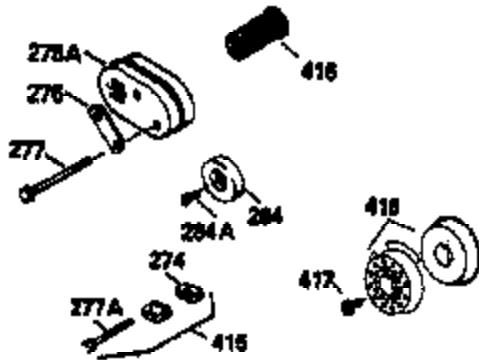

VIEW 3 OF 3

Ref #	Part Number	Qty	Description
19	31361		Spring, Extension
69	35261		* Gasket, Mounting flange
118	730194		Rope Guide Kit (Use as required)
127	650691		Washer, Flat
129	650818		Screw, 5/16-18 x 1-1/2"
182	6201		Screw, 1/4-28 x 7/8"
185	31384A		Pipe, Intake (Incl. 224)
186	32653		Link, Governor spring
196	35035		Switch Assy.
206	610973		Terminal (Use as required)
216	33086		Lever, Speed adjusting
223	650451		Screw, 1/4-20 x 1"
238	650806		Screw, 10-32 x 5/8"
239	34338		* Gasket, Air cleaner
240	34858		Body, Air cleaner
246D	35605		Felt, Air cleaner
246E	35435		Filter, Pre-air (Use as required)
246	35604		Element, Air cleaner
250	35665		Cover, Air cleaner
260B	35724		Housing, Blower
274	26754A		* Gasket, Exhaust (Use as required)
275A	391019		Muffler
276	33753		Plate, Locking
277	650795		Screw, 1/4-20 x 2-1/4" (Use as required)
277	650774		Screw, 1/4-20 x 2-3/8" (Use as required)
277	792005		Screw, 1/4-20 x 2-1/2" (Use as required)
277A	30063		Screw, Torx T-30, 1/4-20 x 1/2" (Use as req.)
287B	650884		Screw, 8-32 x 1/2"
300B	34979A		Fuel Tank (Incl. 292 & 301A) NOTE: The following tanks (34980A, 34979A, 34369A) were built with different size fuel inlet openings. Tanks with 1-3/16" I.D. opening use fuel cap 33032. Tanks with 1-1/2" I.D. opening use fuel cap 35355.
322	35013		Connector Body
330	34970		Wire Harness
330	34978		Wire & terminal Assy.
330	35020		Wire
350	35769		Primer Assy.
351	32180C		Line, Primer
354	35025		Staple (Not used on all models)
361	650831		Screw, 1/4-20 x 15/32"
370J	34870		Decal, Instruction (Optional)
370H	34387		Decal, Instruction (Optional)
390B	590621		Rewind Starter (Refer to Division 5, Section C, page 34 or Fiche 8A, Grid G-5 for breakdown)
395	34934		Electric Starter Motor (12 Volt) (Refer to Division 5, Section D page 18 or Fiche 8A, Grid G-11 for breakdown)
410	730574		Debris Screen Kit(Incl.370H,411-413)(Opt.)
411	35596		Screen, Debris (Optional)
412	35597		Bracket, Debris screen (Optional)
413	650910		Screw, 8-32 x 1/4 (Optional)
415	730162		Muffler Adapter Kit(Incl.274,277)(Use as req)
425	730571		Starter Muff Kit (Incl.370J,426,427)(Opt.)
426	32203		Starter Air Cleaner (Optional)
427	32204		Starter Air Cleaner Bracket (Optional)
436	611006		Stator Plate Ass'y.(Incl.377,378,437, 442-448)
437	30551		Spring, Breaker box cover