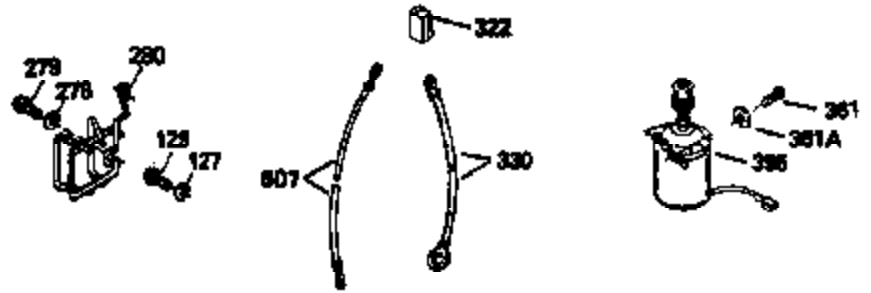

ILLUSTRATION SHOWS TYPICAL PARTS ONLY. ORDER BY PART NUMBER. PARTS NOT LISTED ARE SUPPLIED BY OEM.

VIEW 3 OF 3

Ref #	Part Number	Qty	Description
19	31361	1	Extension Spring
69	35261	1	* Mounting Flange Gasket
92	650815	1	Belleville Washer
182	6201	2	Screw, 1/4-28 x 7/8"
185	31384A	1	Intake Pipe (Incl. 224)
186	34337	1	Governor Link
191	35039B	1	S.E. Brake Bracket (Incl. 195)
223	650451	2	Screw, 1/4-20 x 1"
238	650806	2	Screw, 10-32 x 5/8"
245	34340	1	Air Cleaner Filter
250	34341B	1	Air Cleaner Cover
277	650988	2	Screw, 1/4-20 x 2-5/16"
370A	36260	1	Primer Decal