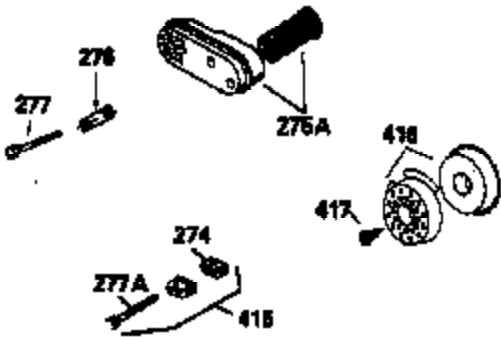

ILLUSTRATION SHOWS TYPICAL PARTS ONLY. ORDER BY PART NUMBER. PARTS NOT LISTED ARE SUPPLIED BY OEM.

VIEW 3 OF 3

Ref #	Part Number	Qty	Description
19	31361	1	Extension Spring
69	35261	1	* Mounting Flange Gasket
92	650815	1	Belleville Washer
182	6201	2	Screw, 1/4-28 x 7/8"
185	31384A	1	Intake Pipe (Incl. 224)
186	34337	1	Governor Link
191	35039B	1	S.E. Brake Bracket (Incl. 195)
223	650451	2	Screw, 1/4-20 x 1"
238	650806	2	Screw, 10-32 x 5/8"
245	34340	1	Air Cleaner Filter
250	34341B	1	Air Cleaner Cover
277	650988	2	Screw, 1/4-20 x 2-5/16"
370A	36260	1	Primer Decal