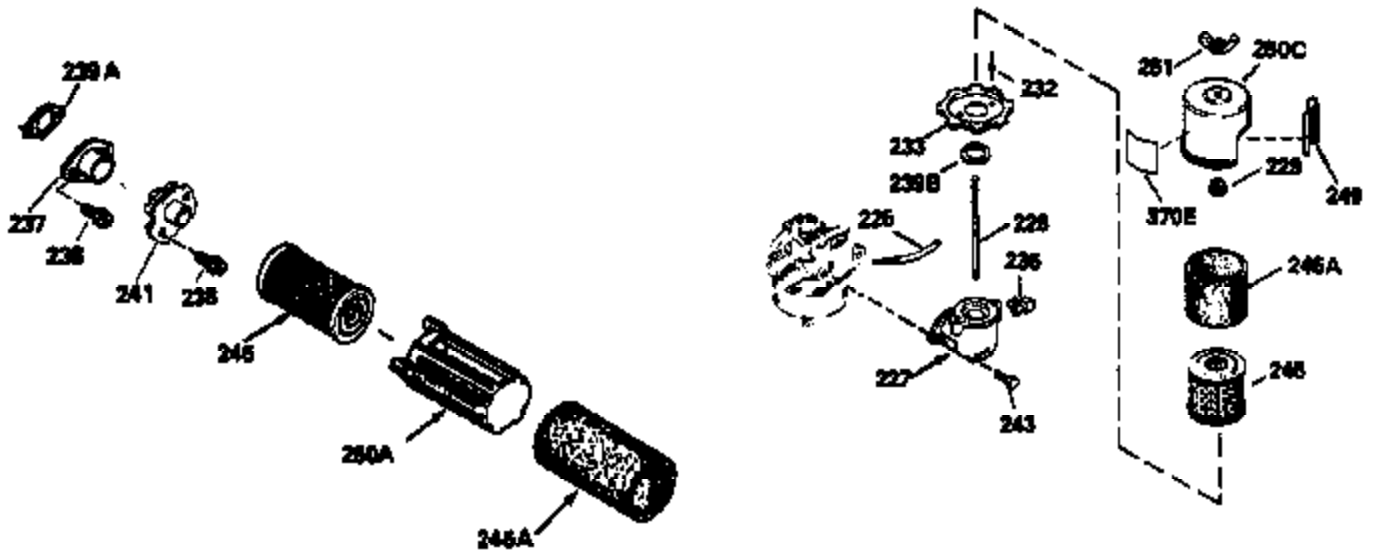

ILLUSTRATION SHOWS TYPICAL PARTS ONLY. ORDER BY PART NUMBER. PARTS NOT LISTED ARE SUPPLIED BY OEM.

VIEW 3 OF 3

Ref #	Part Number	Qty	Description
19	31361	1	Extension Spring
69	35261	1	* Mounting Flange Gasket
92	650815	1	Belleville Washer
182	6201	2	Screw, 1/4-28 x 7/8"
185	31384A	1	Intake Pipe (Incl. 224)
186	34337	1	Governor Link
191	35039B	1	S.E. Brake Bracket (Incl. 195)
223	650451	2	Screw, 1/4-20 x 1"
238	650806	2	Screw, 10-32 x 5/8"
245	34340	1	Air Cleaner Filter
250	34341B	1	Air Cleaner Cover
277	650988	2	Screw, 1/4-20 x 2-5/16"
370A	36260	1	Primer Decal