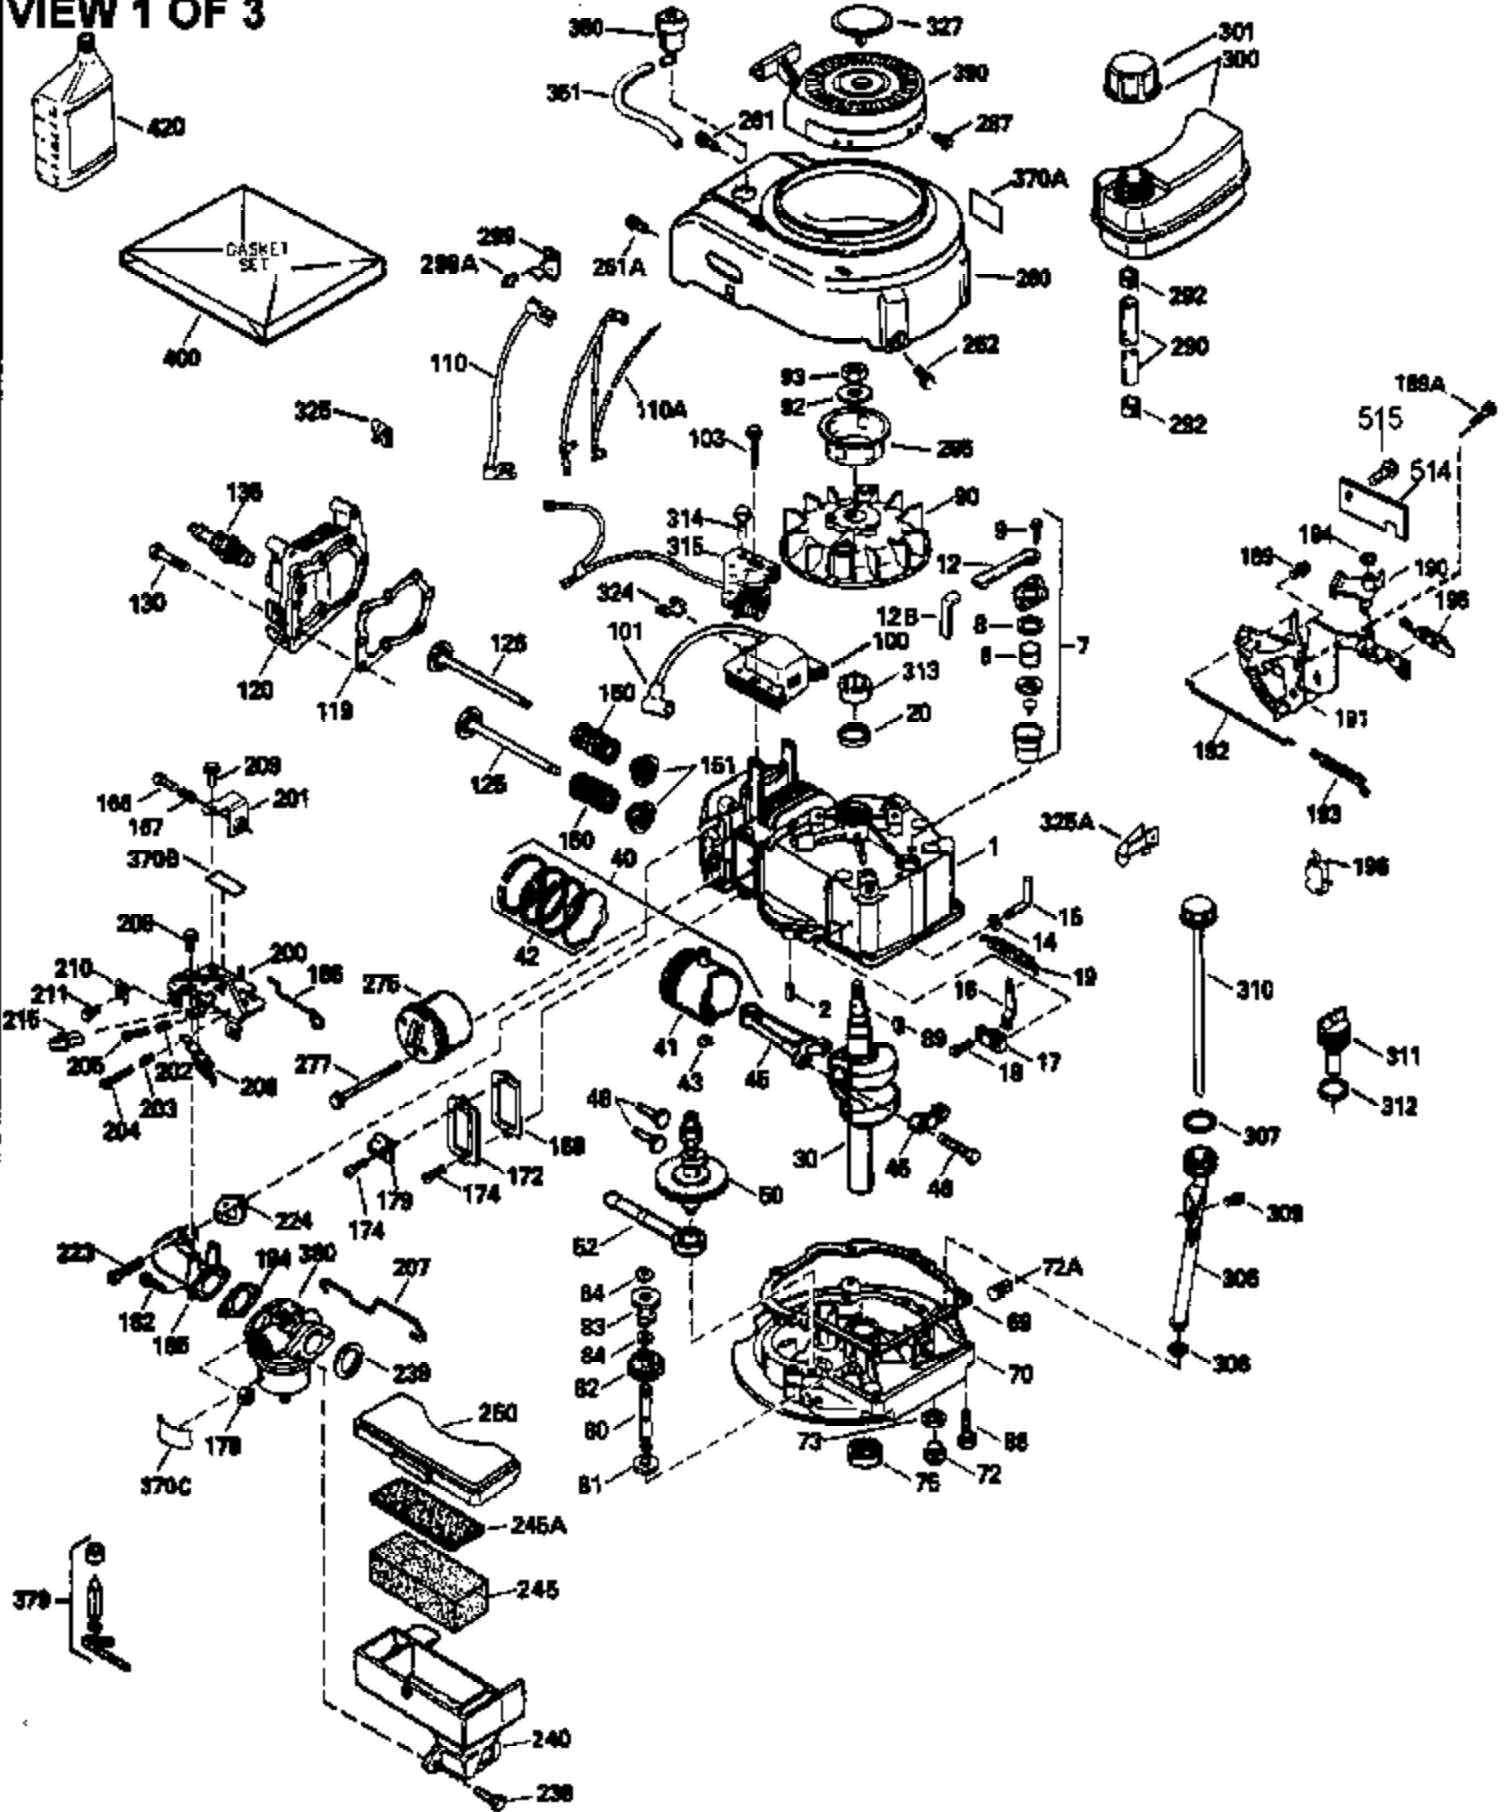

ILLUSTRATION SHOWS TYPICAL PARTS ONLY. ORDER BY PART NUMBER. PARTS NOT LISTED ARE SUPPLIED BY OEM.

VIEW 1 OF 3

Ref #	Part Number	Qty	Description
1	36478	1	Cylinder (Incl. 2,20 & 125)
2	26727	2	Dowel Pin
6	33734	1	Breather Element
7	34214A	1	Breather Ass'y. (Incl. 6, 8, 9 & 12)
8	33735	1	* Breather Gasket
9	30200	2	Screw, 10-24 x 9/16"
12	33886	1	Breather Tube
14	28277	1	Washer
15	30589	1	Governor Rod (Incl. 14)
16	31383A	1	Governor Lever
17	31335	1	Governor Lever Clamp
18	650548	1	Screw, 8-32 x 5/16"
19	31361	1	Extension Spring
20	32600	1	Oil Seal
30	34570A	1	Crankshaft
40	36073	1	Piston, Pin & Ring Set (Std.)
40	36074	1	Piston, Pin & Ring Set (.010" OS)
40	36075	1	Piston, Pin & Ring Set (.020" OS)
41	36070	1	Piston & Pin Ass'y. (Std.) (Incl. 43)
41	36071	1	Piston & Pin Ass'y. (.010" OS) (Incl. 43)
41	36072	1	Piston & Pin Ass'y. (.020" OS) (Incl. 43)
42	36076	1	Ring Set (Std.)
42	36077	1	Ring Set (.010" OS)
42	36078	1	Ring Set (.020" OS)
43	20381	2	Piston Pin Retaining Ring
45	32875	1	Connecting Rod Ass'y. (Incl. 46)
46	32610A	2	Connecting Rod Bolt
48	27241	2	Valve Lifter
50	35992	1	Camshaft (MCR)
52	29914	1	Oil Pump Ass'y.
69	35261	1	* Mounting Flange Gasket
70	34311D	1	Mounting Flange (Incl. 72 thru 83)
72	36083	1	Oil Drain Plug
72A	9556	1	Oil Drain Plug
75	27897	1	Oil Seal
80	30574A	1	Governor Shaft
81	30590A	1	Washer
82	30591	1	Governor Gear Ass'y. (Incl. 81)
83	30588A	1	Governor Spool
86	650488	6	Screw, 1/4-20 x 1-1/4"
89	611004	1	Flywheel Key
90	611112	1	Flywheel
92	650815	1	Belleville Washer
93	650816	1	Flywheel Nut
100	34443A	1	Solid State Ignition
101	610118	1	Spark Plug Cover
103	650814	2	Screw, Torx T-15, 10-24 x 1"
110	36230	1	Ground Wire
119	36477	1	* Cylinder Head Gasket
120	36476	1	Cylinder Head
125	36471	1	Exhaust Valve (Std.) (Incl. 151)
125	36472	1	Exhaust Valve (1/32" OS) (Incl. 151)
126	29314B	1	Intake Valve (Std.) (Incl. 151)
126	29315C	1	Intake Valve (1/32" OS) (Incl. 151)
130	6021A	8	Screw, 5/16-18 x 1-1/2"
135	35395	1	Resistor Spark Plug (RJ19LM)
150	35991	2	Valve Spring
151	31673	2	Valve Spring Cap