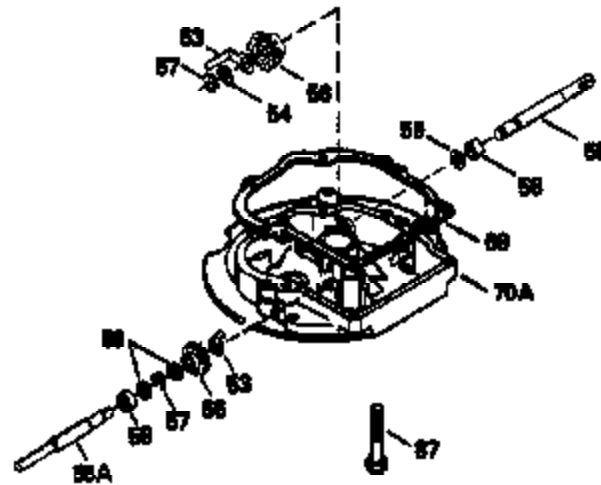

Ref #	Part Number	Qty	Description
390	590694	1	Rewind Starter (NOTE: This engine could have been built with 590686 starter. Refer to the design of the air intake louvers for part identification. Individual starter parts do not interchange.)
400	36481	1	* Gasket Set (Incl. items marked PK i n notes) Incl. part #'s 26756 (1), 27234A (1), 33735 (1), 34265 (1), 34338 (1), 34690A (1), 35261 (1), 36477 (1)
420	730225	1	SAE 30 4-Cycle Engine Oil (Quart)
514	36458	1	Brake Lock Out Device (Incl. 515) WARNING!Do not use the brake lock out device on engines required to meet CPSC safety standard for walkbehind power lawnmowers, Title 16, Part 1205 of the code of Federal Regulations or you will be in violation of the law.
515	650926	1	Screw, 8-32 x 21/64"

ILLUSTRATION SHOWS TYPICAL PARTS ONLY. ORDER BY PART NUMBER. PARTS NOT LISTED ARE SUPPLIED BY OEM.

VIEW 2 OF 3

Ref #	Part Number	Qty	Description
92	650815	1	Belleville Washer
191	35039B	1	S.E. Brake Bracket (Incl. 195)
238	650806	2	Screw, 10-32 x 5/8"
245	34340	1	Air Cleaner Filter
287	650926	2	Screw, 8-32 x 21/64"
298	28763	3	Screw, 10-32 x 35/64"
301	33032	1	Fuel Cap
370	36261	1	Instruction Decal
370A	36260	1	Primer Decal
390	590694	1	Rewind Starter (NOTE: This engine could have been built with 590686 starter. Refer to the design of the air intake louvers for part identification. Individual starter parts do not interchange.)

ILLUSTRATION SHOWS TYPICAL PARTS ONLY. ORDER BY PART NUMBER. PARTS NOT LISTED ARE SUPPLIED BY OEM.

VIEW 3 OF 3

Ref #	Part Number	Qty	Description
19	31361	1	Extension Spring
69	35261	1	* Mounting Flange Gasket
92	650815	1	Belleville Washer
182	6201	2	Screw, 1/4-28 x 7/8"
185	31384A	1	Intake Pipe (Incl. 224)
186	34337	1	Governor Link
191	35039B	1	S.E. Brake Bracket (Incl. 195)
223	650451	2	Screw, 1/4-20 x 1"
238	650806	2	Screw, 10-32 x 5/8"
245	34340	1	Air Cleaner Filter
250	34341B	1	Air Cleaner Cover
277	650988	2	Screw, 1/4-20 x 2-5/16"
370A	36260	1	Primer Decal