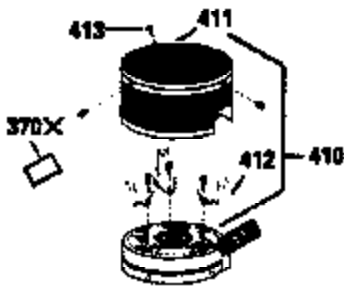

ILLUSTRATION SHOWS TYPICAL PARTS ONLY. ORDER BY PART NUMBER. PARTS NOT LISTED ARE SUPPLIED BY OEM.

VIEW 3 OF 3

Ref #	Part Number	Qty	Description
19	31361	1	Extension Spring
69	35261	1	* Mounting Flange Gasket
92	650815	1	Belleville Washer
182	6201	2	Screw, 1/4-28 x 7/8"
185	31384A	1	Intake Pipe (Incl. 224)
186	34337	1	Governor Link
191	35039B	1	S.E. Brake Bracket (Incl. 195)
223	650451	2	Screw, 1/4-20 x 1"
238	650806	2	Screw, 10-32 x 5/8"
245	34340	1	Air Cleaner Filter
250	34341B	1	Air Cleaner Cover
277	650988	2	Screw, 1/4-20 x 2-5/16"
370A	36260	1	Primer Decal