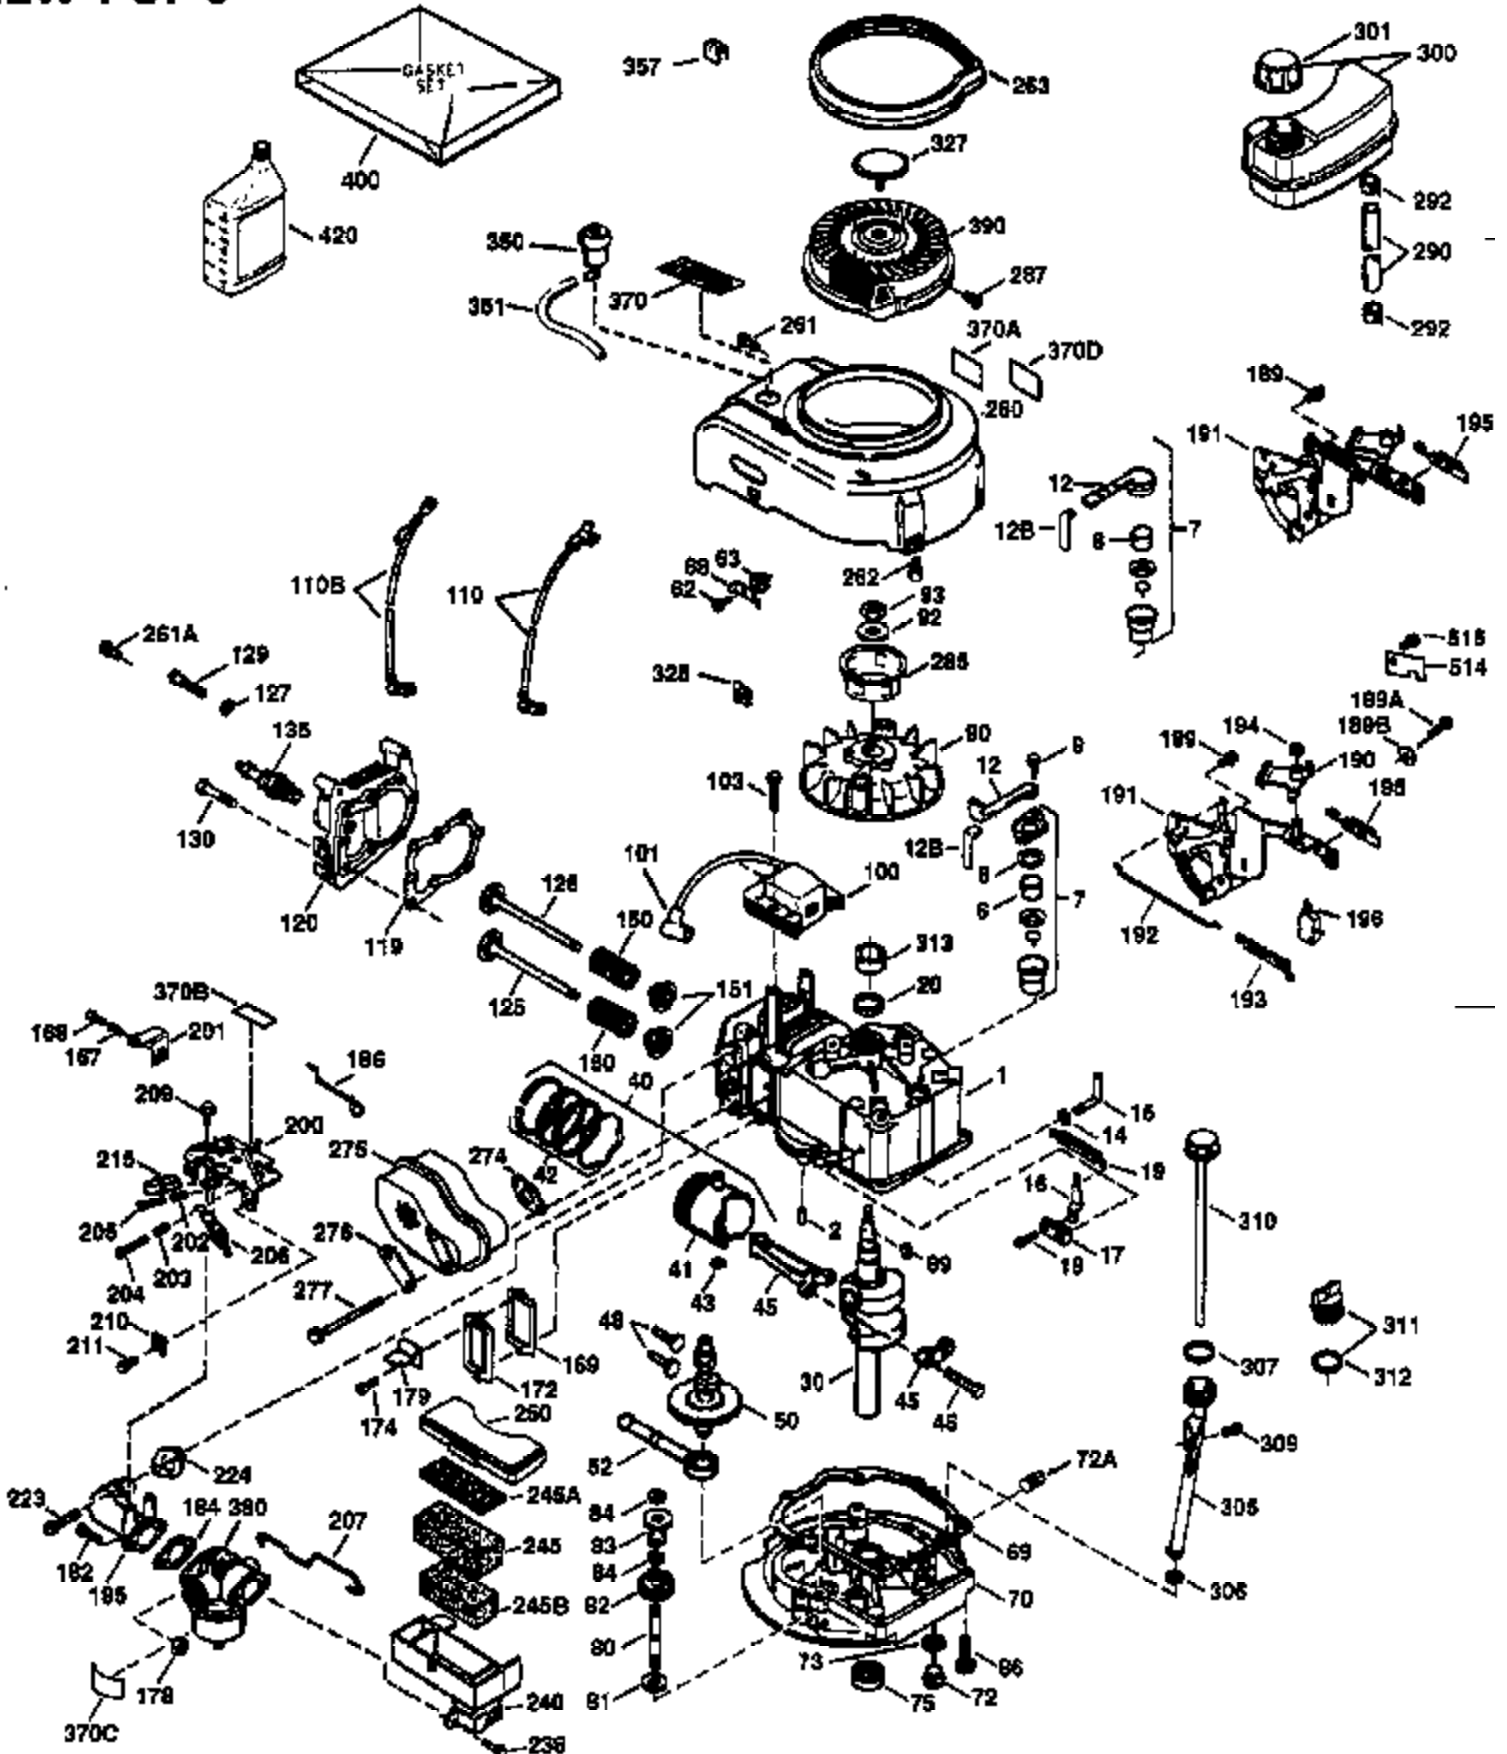

ILLUSTRATION SHOWS TYPICAL PARTS ONLY. ORDER BY PART NUMBER. PARTS NOT LISTED ARE SUPPLIED BY OEM.

VIEW 1 OF 3

Engine Parts List #1

Ref #	Part Number	Qty	Description
1	36478A	1	Cylinder (Incl. 2,7,20 & 125)
2	26727	2	Dowel Pin
6	33734	1	Breather Element
7	36557	1	Breather Ass'y. (Incl. 6 & 12A)
12B	34695	1	Breather Tube Elbow
12A	36558	1	Breather Cover & Tube (Incl. 12B)
14	28277	1	Washer
15	30589	1	Governor Rod (Incl. 14)
16	32651	1	Governor Lever
17	31335	1	Governor Lever Clamp
18	650548	1	Screw, 8-32 x 5/16"
19	31361	1	Extension Spring
20	32600	1	Oil Seal
30	35798	1	Crankshaft
40	36073	1	Piston, Pin & Ring Set (Std.)
40	36074	1	Piston, Pin & Ring Set (.010" OS)
40	36075	1	Piston, Pin & Ring Set (.020" OS)
41	36070	1	Piston & Pin Ass'y. (Std.) (Incl. 43)
41	36071	1	Piston & Pin Ass'y. (.010" OS) (Incl. 43)
41	36072	1	Piston & Pin Ass'y. (.020" OS) (Incl. 43)
42	36076	1	Ring Set (Std.)
42	36077	1	Ring Set (.010" OS)
42	36078	1	Ring Set (.020" OS)
43	20381	2	Piston Pin Retaining Ring
45	30963B	1	Connecting Rod Ass'y. (Incl. 46)
46	32610A	2	Connecting Rod Bolt
48	27241	2	Valve Lifter
50	36726	1	Camshaft (RCR)
52	29914	1	Oil Pump Ass'y.
69	35261	1	* Mounting Flange Gasket
70	34311D	1	Mounting Flange (Incl. 72 thru 83)
72	36083	1	Oil Drain Plug
75	27897	1	Oil Seal
80	30574A	1	Governor Shaft
81	30590A	1	Washer
82	30591	1	Governor Gear Ass'y.(Incl. 81)
83	30588A	1	Governor Spool
86	650488	6	Screw, 1/4-20 x 1-1/4"
89	611004	1	Flywheel Key
90	611112	1	Flywheel
92	650815	1	Belleville Washer
93	650816	1	Flywheel Nut
100	34443A	1	Solid State Ignition
101	610118	1	Spark Plug Cover
103	651007	2	Screw, Torx T-15, 10-24 x 15/16"
110	34961	1	Ground Wire
119	36477	1	* Cylinder Head Gasket
120	36476	1	Cylinder Head
125	36471	1	Exhaust Valve (Std.) (Incl. 151)
125	36472	1	Exhaust Valve (1/32" OS) (Incl. 151)
126	29314B	1	Intake Valve (Std.) (Incl. 151)
126	29315C	1	Intake Valve (1/32" OS) (Incl. 151)
130	6021A	8	Screw, 5/16-18 x 1-1/2"
135	35395	1	Resistor Spark Plug (RJ19LM)
150	35991	2	Valve Spring
151	31673	2	Valve Spring Cap
169	27234A	1	* Valve Cover Gasket
172	32755	1	Valve Cover