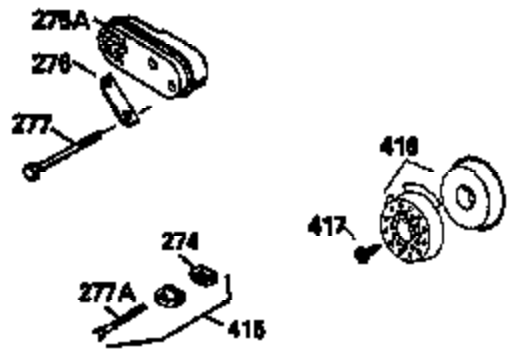

ILLUSTRATION SHOWS TYPICAL PARTS ONLY. ORDER BY PART NUMBER. PARTS NOT LISTED ARE SUPPLIED BY OEM.

VIEW 3 OF 3

Ref #	Part Number	Qty	Description
19	31361		Spring, Extension
69	35261		* Gasket, Mounting flange
182	6201		Screw, 1/4-28 x 7/8"
185	31384A		Pipe, Intake (Incl. 224)
186	34358		Link, Governor spring
223	650451		Screw, 1/4-20 x 1"
238	650932		Screw, 10-32 x 49/64"
239	34338		* Gasket, Air cleaner
241	35797		Collar, Air cleaner
245	35066		Filter, Air cleaner
246D	35435		Filter, Pre-Air (Optional)
250A	35065		Cover Assy., Air cleaner
260	35826		Housing, Blower
263A	35821		Grill, Starter
275A	34613		Muffler
276	33753		Plate, Locking
277A	30063		Screw, Torx T-30, 1/4-20 x 1/2" (Use as req.)
277	650795		Screw, 1/4-20 x 2-1/4" (Use as requir ed)
354	35025		Staple (Not used on all models)
370F	35847		Decal, Instruction
370C	35167		Decal, Throttle
370G	34387		Decal, Instruction (Optional)
410	730574		Opt.Debris Screen Kit (Incl.370G,411, 412,413)
411	35596		Debris Screen (Optional)
412	35597		Debris Screen Bracket (Optional)
413	650910		Screw, 8-32 x 1/4 (Optional)
415	730162		Muffler Adapter Kit(In.274,277A)(Use as req.)