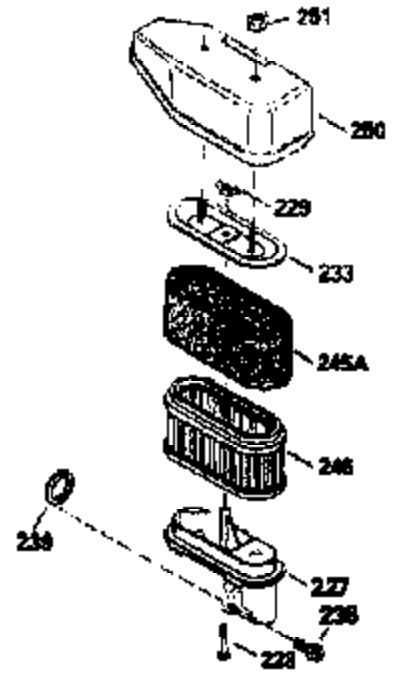

ILLUSTRATION SHOWS TYPICAL PARTS ONLY. ORDER BY PART NUMBER. PARTS NOT LISTED ARE SUPPLIED BY OEM.

VIEW 3 OF 3

Ref #	Part Number	Qty	Description
19	31361		Spring, Extension
69	35261		* Gasket, Mounting flange
182	6201		Screw, 1/4-28 x 7/8"
185	31384A		Pipe, Intake (Incl. 224)
186	34358		Link, Governor spring
223	650451		Screw, 1/4-20 x 1"
238	650932		Screw, 10-32 x 49/64"
239	34338		* Gasket, Air cleaner
241	35797		Collar, Air cleaner
245	35066		Filter, Air cleaner
246D	35435		Filter, Pre-Air (Optional)
250A	35065		Cover Assy., Air cleaner
260	35826		Housing, Blower
263A	35821		Grill, Starter
275A	34613		Muffler
276	33753		Plate, Locking
277A	30063		Screw, Torx T-30, 1/4-20 x 1/2" (Use as req.)
277	650795		Screw, 1/4-20 x 2-1/4" (Use as requir ed)
354	35025		Staple (Not used on all models)
370F	35847		Decal, Instruction
370C	35167		Decal, Throttle
370G	34387		Decal, Instruction (Optional)
410	730574		Opt.Debris Screen Kit (Incl.370G,411, 412,413)
411	35596		Debris Screen (Optional)
412	35597		Debris Screen Bracket (Optional)
413	650910		Screw, 8-32 x 1/4 (Optional)
415	730162		Muffler Adapter Kit(In.274,277A)(Use as req.)