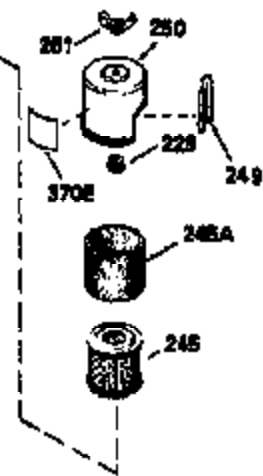

ILLUSTRATION SHOWS TYPICAL PARTS ONLY. ORDER BY PART NUMBER. PARTS NOT LISTED ARE SUPPLIED BY OEM.

VIEW 3 OF 3

Ref #	Part Number	Qty	Description
19	31361		Spring, Extension
69	35261		* Gasket, Mounting flange
182	6201		Screw, 1/4-28 x 7/8"
185	31384A		Pipe, Intake (Incl. 224)
186	34358		Link, Governor spring
223	650451		Screw, 1/4-20 x 1"
238	650932		Screw, 10-32 x 49/64"
239	34338		* Gasket, Air cleaner
241	35797		Collar, Air cleaner
245	35066		Filter, Air cleaner
246D	35435		Filter, Pre-Air (Optional)
250A	35065		Cover Assy., Air cleaner
260	35826		Housing, Blower
263A	35821		Grill, Starter
275A	34613		Muffler
276	33753		Plate, Locking
277A	30063		Screw, Torx T-30, 1/4-20 x 1/2" (Use as req.)
277	650795		Screw, 1/4-20 x 2-1/4" (Use as requir ed)
354	35025		Staple (Not used on all models)
370F	35847		Decal, Instruction
370C	35167		Decal, Throttle
370G	34387		Decal, Instruction (Optional)
410	730574		Opt.Debris Screen Kit (Incl.370G,411, 412,413)
411	35596		Debris Screen (Optional)
412	35597		Debris Screen Bracket (Optional)
413	650910		Screw, 8-32 x 1/4 (Optional)
415	730162		Muffler Adapter Kit(In.274,277A)(Use as req.)