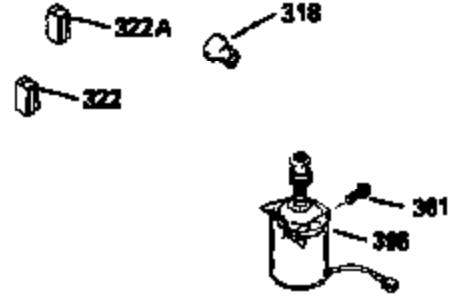

ILLUSTRATION SHOWS TYPICAL PARTS ONLY. ORDER BY PART NUMBER. PARTS NOT LISTED ARE SUPPLIED BY OEM.

VIEW 2 OF 3

Ref #	Part Number	Qty	Description
166	35827		Shroud, Engine
238	650932		Screw, 10-32 x 49/64"
245	35066		Filter, Air cleaner
246D	35435		Filter, Pre-Air (Optional)
250A	35065		Cover Assy., Air cleaner
263A	35821		Grill, Starter
287	650884		Screw, 8-32 x 1/2"
301A	35355		Fuel Cap (Use as required)
347	650898		Screw, 10-32 x 27/32"
354	35025		Staple (Not used on all models)
357	34985		Rope Stop & Staple Assy. (Incl. 354)
370F	35847		Decal, Instruction
370G	34387		Decal, Instruction (Optional)
370C	35167		Decal, Throttle
390A	590637		Rewind Starter (Refer to Division 5, Section C, page 34 or Fiche 8A, Grid G-5 for breakdown)

ILLUSTRATION SHOWS TYPICAL PARTS ONLY. ORDER BY PART NUMBER. PARTS NOT LISTED ARE SUPPLIED BY OEM.

VIEW 3 OF 3

Ref #	Part Number	Qty	Description
19	31361		Spring, Extension
69	35261		* Gasket, Mounting flange
182	6201		Screw, 1/4-28 x 7/8"
185	31384A		Pipe, Intake (Incl. 224)
186	34358		Link, Governor spring
223	650451		Screw, 1/4-20 x 1"
238	650932		Screw, 10-32 x 49/64"
239	34338		* Gasket, Air cleaner
241	35797		Collar, Air cleaner
245	35066		Filter, Air cleaner
246D	35435		Filter, Pre-Air (Optional)
250A	35065		Cover Assy., Air cleaner
260	35826		Housing, Blower
263A	35821		Grill, Starter
275A	34613		Muffler
276	33753		Plate, Locking
277A	30063		Screw, Torx T-30, 1/4-20 x 1/2" (Use as req.)
277	650795		Screw, 1/4-20 x 2-1/4" (Use as requir ed)
354	35025		Staple (Not used on all models)
370F	35847		Decal, Instruction
370C	35167		Decal, Throttle
370G	34387		Decal, Instruction (Optional)
410	730574		Opt.Debris Screen Kit (Incl.370G,411, 412,413)
411	35596		Debris Screen (Optional)
412	35597		Debris Screen Bracket (Optional)
413	650910		Screw, 8-32 x 1/4 (Optional)
415	730162		Muffler Adapter Kit(In.274,277A)(Use as req.)