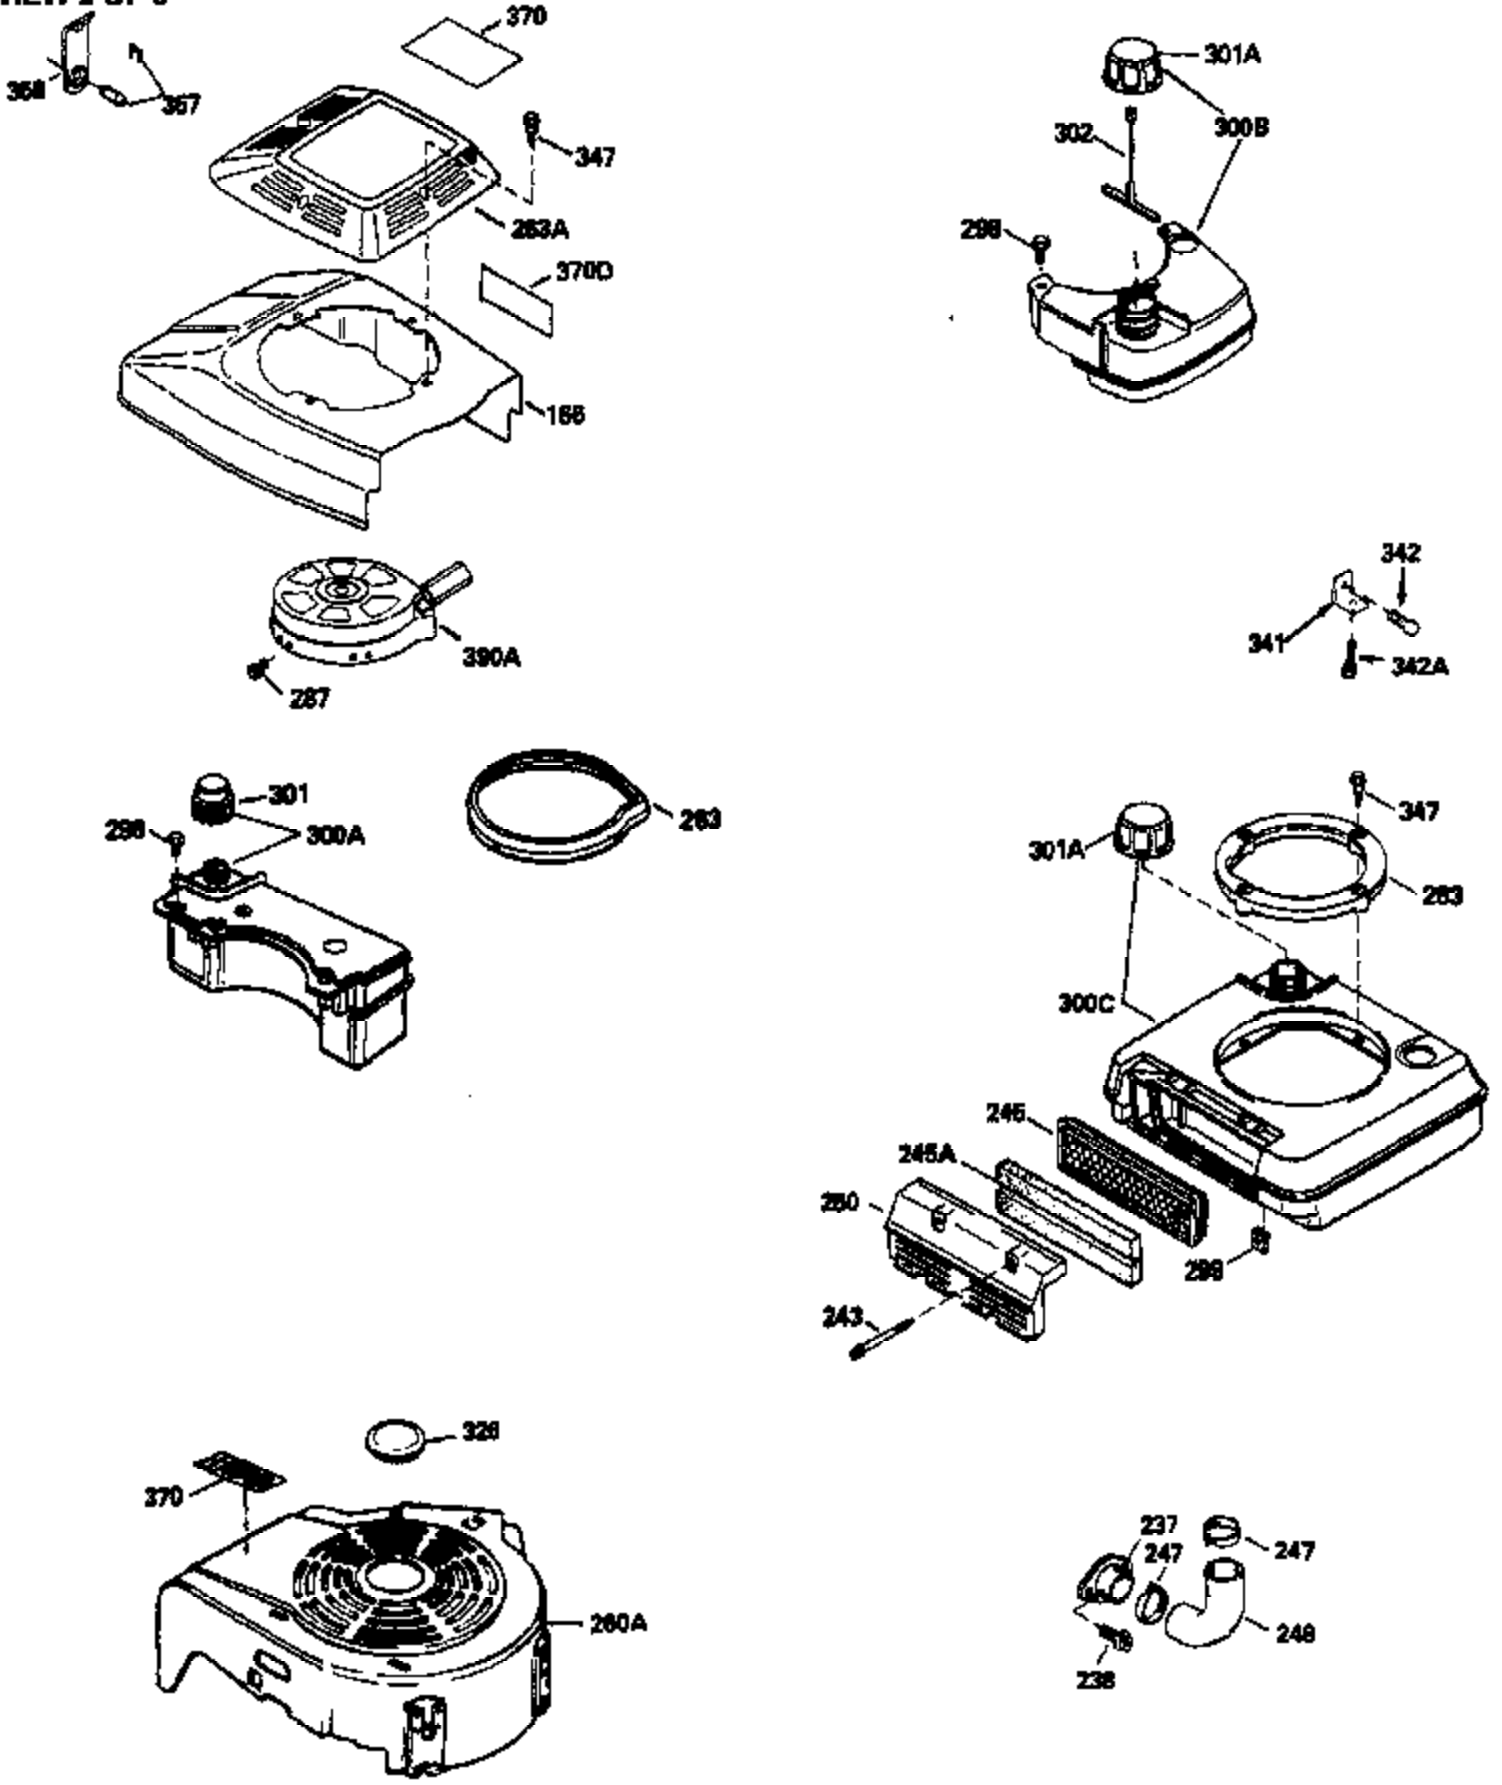

ILLUSTRATION SHOWS TYPICAL PARTS ONLY. ORDER BY PART NUMBER. PARTS NOT LISTED ARE SUPPLIED BY OEM.

VIEW 2 OF 3

Ref #	Part Number	Qty	Description
166	35827		Shroud, Engine
238	650932		Screw, 10-32 x 49/64"
245	35066		Filter, Air cleaner
246D	35435		Filter, Pre-Air (Optional)
250A	35065		Cover Assy., Air cleaner
263A	35821		Grill, Starter
287	650884		Screw, 8-32 x 1/2"
301A	35355		Fuel Cap (Use as required)
347	650898		Screw, 10-32 x 27/32"
354	35025		Staple (Not used on all models)
357	34985		Rope Stop & Staple Assy. (Incl. 354)
370F	35847		Decal, Instruction
370G	34387		Decal, Instruction (Optional)
370C	35167		Decal, Throttle
390A	590637		Rewind Starter (Refer to Division 5, Section C, page 34 or Fiche 8A, Grid G-5 for breakdown)