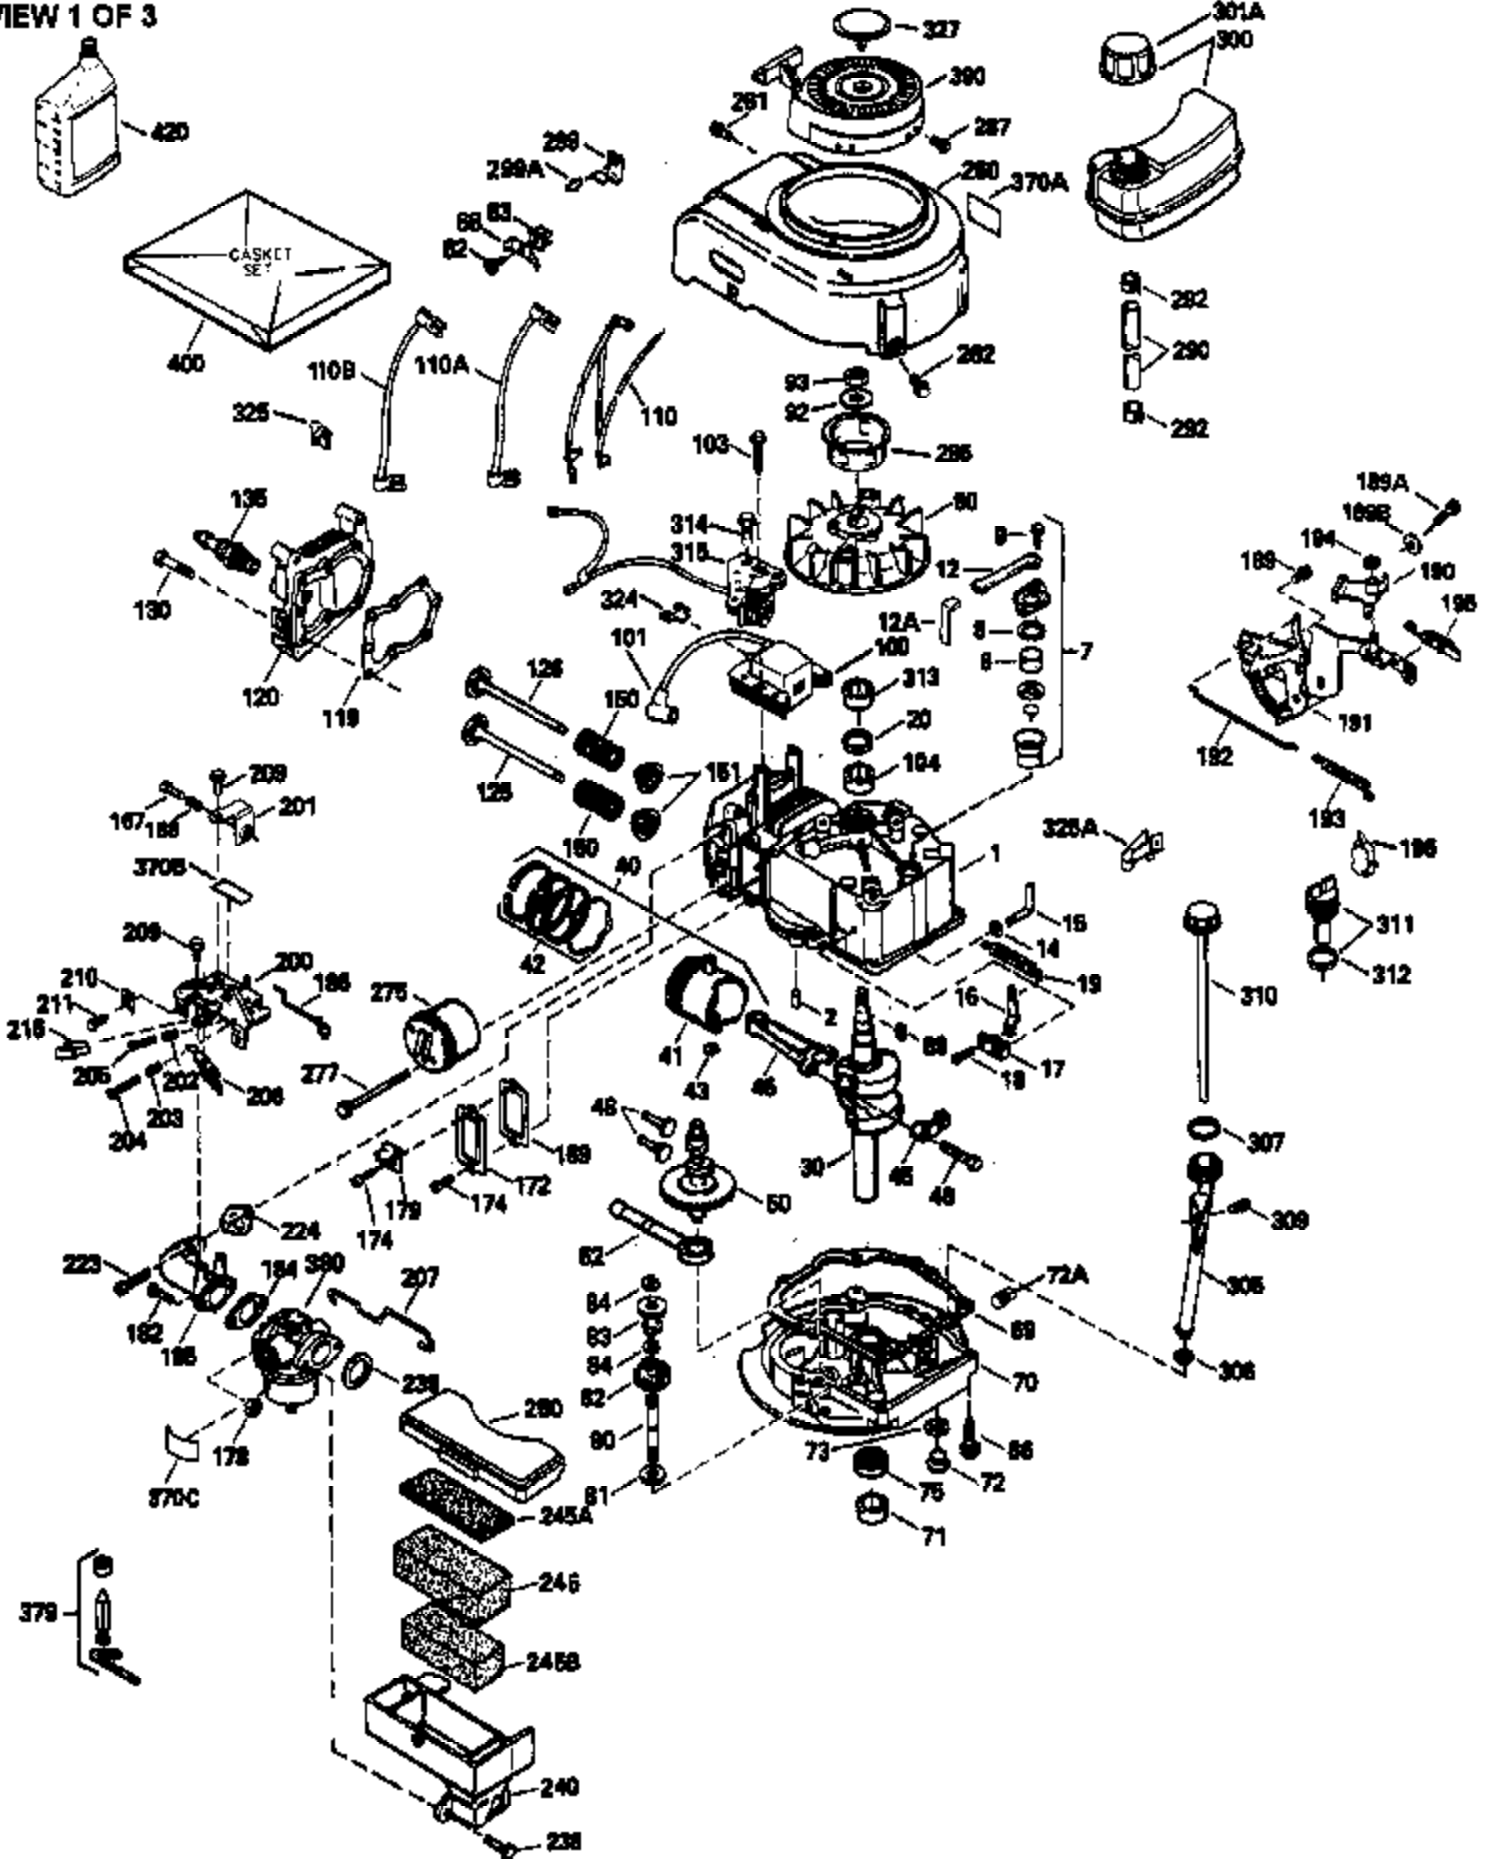

ILLUSTRATION SHOWS TYPICAL PARTS ONLY. ORDER BY PART NUMBER. PARTS NOT LISTED ARE SUPPLIED BY OEM.
VIEW 1 OF 3

Ref #	Part Number	Qty	Description
1	35513		Cylinder (Incl. 2 & 20) (2-5/8" Bore)
2	26727		Pin, Dowel
6	33734		Element, Breather
7	34214A		Breather Assy. (Incl. 6, 8, 9, 12 & 1 2A)
8	33735		* Gasket, Breather
9	30200		Screw, 10-24 x 9/16"
12A	34695		Elbow, Breather tube
12	33886		Tube, Breather
14	28277		Washer, Flat
15	30589		Rod, Governor (Incl. 14)
16	31383A		Lever, Governor
17	31335		Clamp, Governor lever
18	650548		Screw, 8-32 x 5/16"
19	31361		Spring, Extension
20	32600		Seal, Oil
30	35801		Crankshaft
40	35544		Piston, Pin & Ring Set (Std.) (2-5/8" Bore)
40	35545		Piston, Pin & Ring Set (.010" OS)
40	35546		Piston, Pin & Ring Set (.020" OS)
41	35541		Piston & Pin Ass'y. (Incl. 43)(Std.)(2-5/8")
41	35542		Piston & Pin Ass'y. (Incl. 43) (.010" OS)
41	35543		Piston & Pin Ass'y. (Incl. 43) (.020" OS)
42	35547		Ring Set (Std.) (2-5/8" Bore)
42	35548		Ring Set (.010" OS)
42	35549		Ring Set (.020" OS)
43	20381		Ring, Piston pin retaining
45	32875		Rod Assy., Connecting (Incl. 46)
46	32610A		Bolt, Connecting rod
48	27241		Lifter, Valve
50	33553		Camshaft (MCR)
52	29914		Oil Pump Assy.
69	35261		* Gasket, Mounting flange
70	34311C		Flange Ass'y. (Incl. 72, 72A, 73, 75 & 80)
72	30572		Plug, Oil drain (Incl. 73)
73	28833		* Drain Plug Gasket (Not req. W/plastic plug)
75	27897		Seal, Oil
80	30574		Shaft, Governor
81	30590A		Washer, Flat
82	30591		Gear Assy., Governor (Incl. 81)
83	30588A		Spool, Governor
84	29193		Ring, Retaining
86	650488		Screw, 1/4-20 x 1-1/4"
89	611004		Flywheel Key
90	611112		Flywheel
92	650815		Washer, Belleville
93	650816		Nut, Flywheel
100	34443A		Solid State Ignition
101	610118		Cover, Spark plug
103	650814		Screw, Torx T-15, 10-24 x 1"
110	34961		Ground Wire
119	33015A		* Gasket, Head
120	34342		Head, Cylinder
125	29314B		Intake Valve (Std.) (Incl. 151) (Conventional Ports)
125	29315C		Intake Valve (1/32" OS) (Incl. 151) (Conventional Ports)
126	29313C		Exhaust Valve (Std.) (Incl. 151) (Conventional Ports)
126	29315C		Exhaust Valve (1/32" OS) (Incl. 151) (Conventional Ports)
130	6021A		Screw, 5/16-18 x 1-1/2"
135	35395		Resistor Spark Plug (RJ19LM)