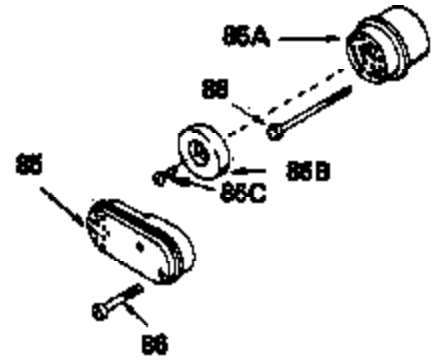

Ref #	Part Number	Qty	Description
17	32610A		Bolt, Connecting rod
23	32609		Plate, Lock (Used on early production with No. 32610 connecting rod bolt. Donot use with No. 32610A locking type bolt.)
54	650561		Screw, 1/4-20 x 5/8"
74	610973		Terminal Assy. (Use as required)
128A	33914		Cup (Early production only, not w/650 791)
143			Electric Starter Kit (Supplied by OEM)