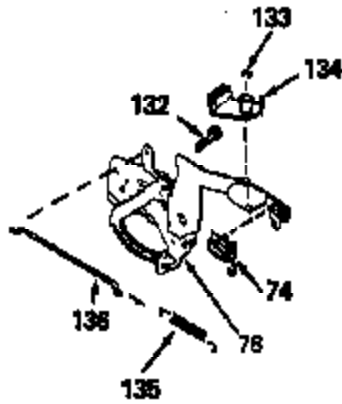

Ref #	Part Number	Qty	Description
17	32610A		Bolt, Connecting rod
23	32609		Plate, Lock (Used on early production with No. 32610 connecting rod bolt. Donot use with No. 32610A locking type bolt.)
54	650561		Screw, 1/4-20 x 5/8"
74	610973		Terminal Assy. (Use as required)
128A	33914		Cup (Early production only, not w/650 791)
143			Electric Starter Kit (Supplied by OEM)