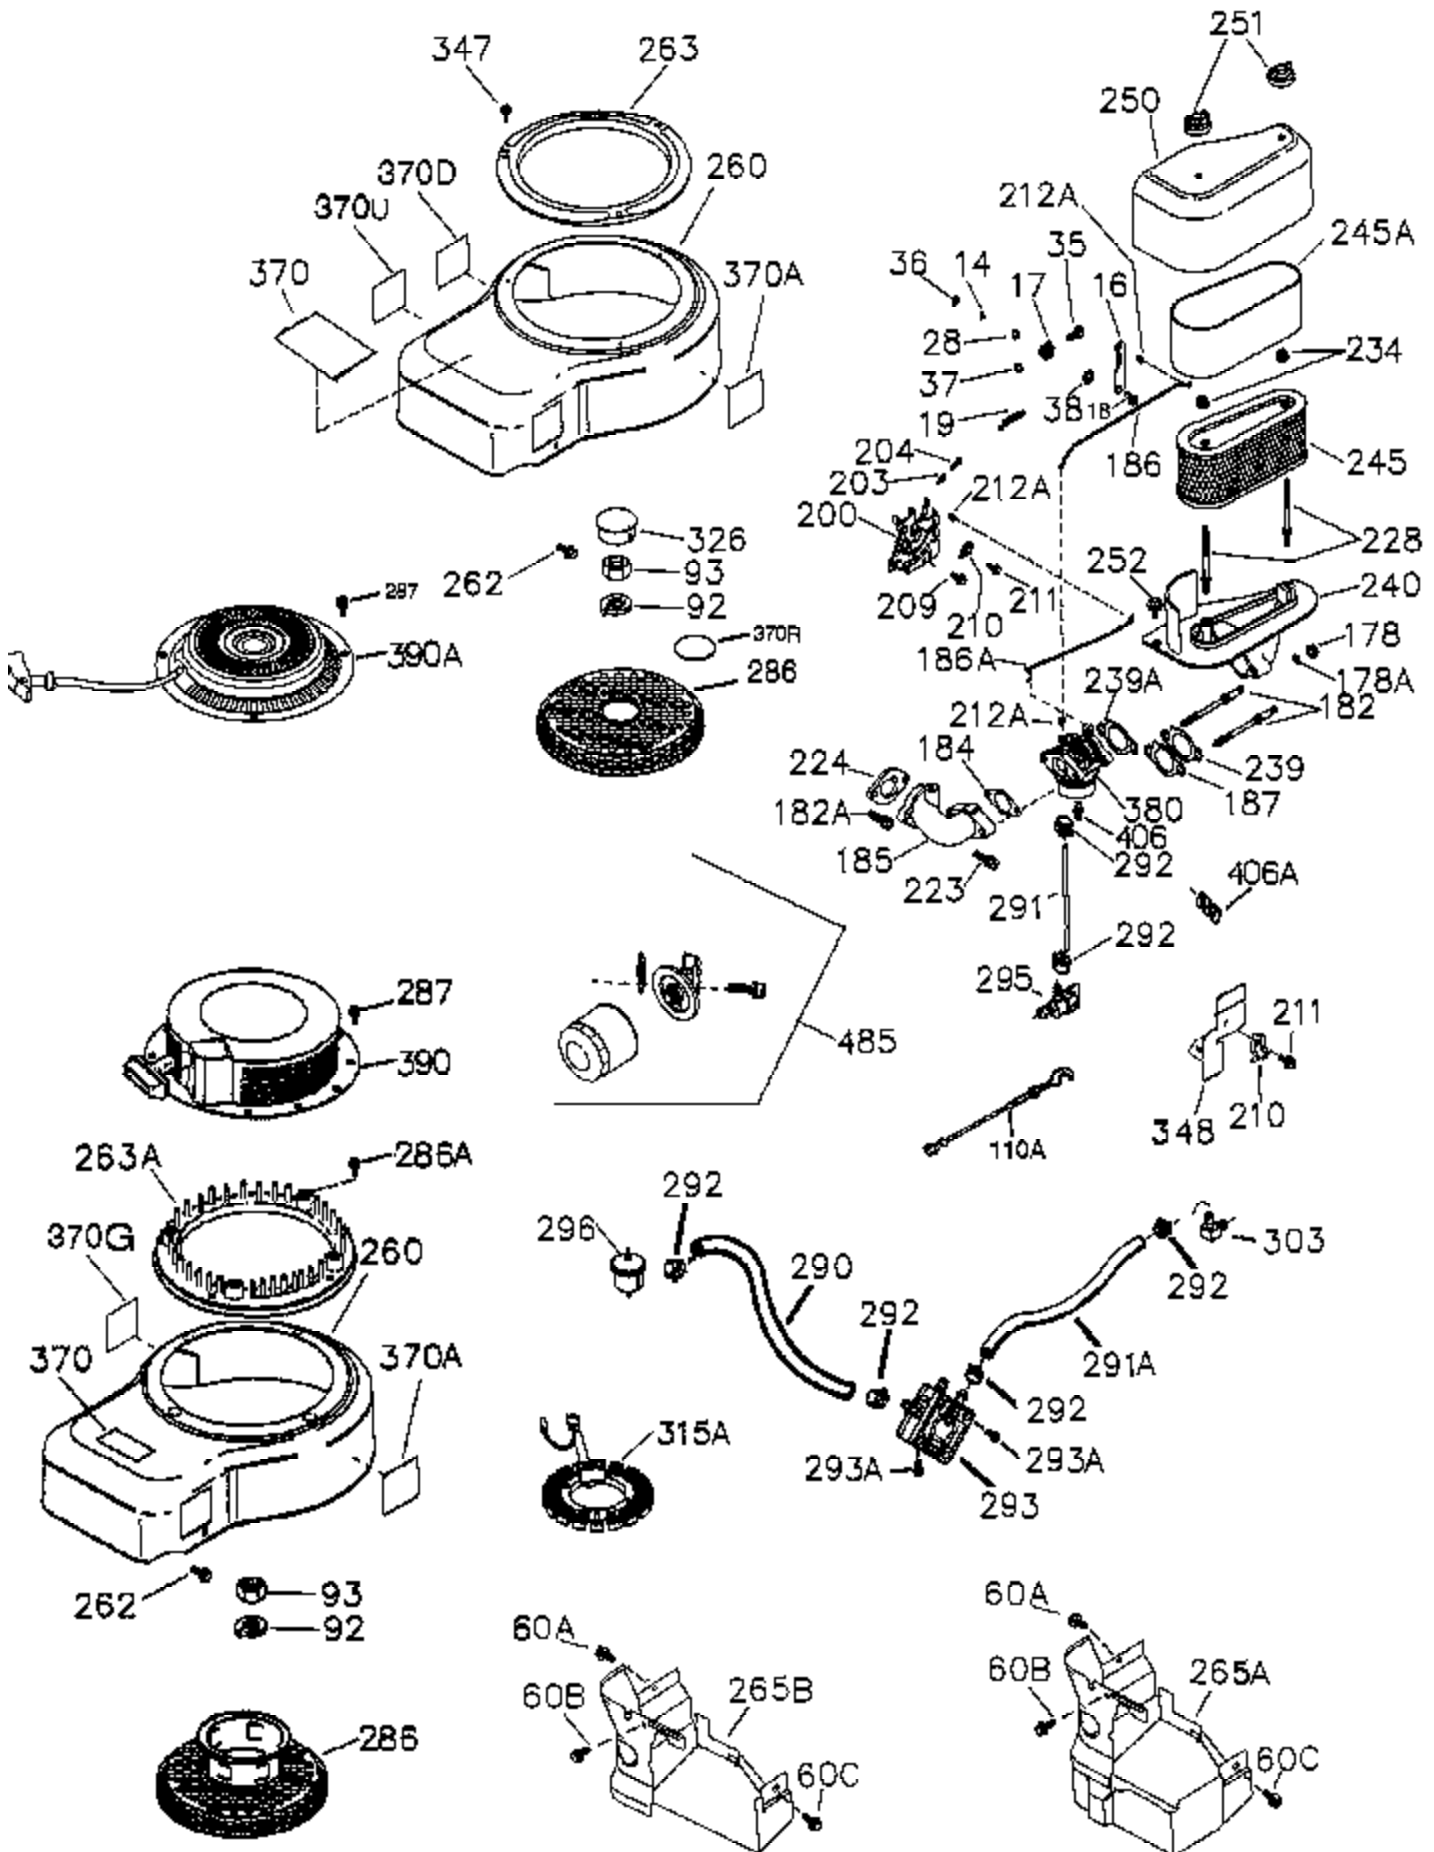

Ref #	Part Number	Qty	Description
14	651052	2	Washer
16	37758	1	Governor Lever
17	29916	1	Governor Lever Clamp
18	651028	1	Screw, T-15, 8-32 x 7/16"
19	37766	1	Extension Spring
28	30322	1	Lock Nut, 8-32
35	29826	1	Screw, 10-32 x 3/4"
36	29918	1	Lock Washer
37	29216	1	Lock Nut, 10-32
38	37109	1	Retaining Ring
60B	650867	1	Screw, 10-24 x 1/2"
60A	650273	1	Screw, 5-16/18 x 17/32"
60C	650737	1	Screw, 1/4-20 x 1/2"
92	651082	1	Belleville Washer
93	650594	1	Flywheel Nut
110A	36917	1	Ground Wire & Terminal
157A	650586	2	Jam Nut 5/16-24
178	650928	2	Wing Nut, 1/4-20
182	650925A	2	Carburetor Mounting Stud
184	36352	1	* Carburetor To Intake Pipe Gasket
185	37767	1	Intake Pipe
186A	36353	1	Choke Link
186	36354	1	Governor Link
200	36360	1	Control Bracket (Incl. 203,204,212A)
203	33802	1	Compression Spring
204	651019	1	Screw, T-10, 6-32 x 41/64"
209	650902	2	Screw, 10-32 x 7/16"
210	27793	1	Conduit Clip
211	28942	1	Screw, 10-32 x 3/8"
212A	36288	3	Bushing
223	650975	2	Screw, T-30, 5/16-18 x 1-9/32"
224	36490	1	* Intake Pipe Gasket
228	650977	2	Air Cleaner Stud
234	650825	2	Nut & Lock Washer, 1/4-20
239	36358	1	* Air Cleaner Gasket
240	36355	1	Air Cleaner Body (Incl. 228 & 239)
245	36356	1	Air Cleaner Filter (Incl. 229)
245A	36357	1	Air Cleaner Filter
250	36359	1	Air Cleaner Cover
251	650886	2	Wing Nut, 1/4-20
252	650976	1	Screw, 1/4-20 x 19/32"
260	36347	1	Blower Housing
262	650737	3	Screw, 1/4-20 x 1/2"
263	36367	1	Trim Ring (Black)
286	36343	1	Cup & Screen
291	30705	1	Fuel Line
291	29774	1	Fuel Line
291A	29774	1	Fuel Line
292	26460	6	Fuel Line Clamp
293	35787	1	Pulse Pump (Incl. 294)
293A	650931	2	Screw, 8-32 x 1-1/2"
296	37768	1	Fuel Filter (Incl. 292)
303	32958	1	Fuel Fitting
326	36210	1	Screen Plug
347	650949	3	Screw, 10-24 x 9/16"
370R	36534	1	Warning Decal
370G	35274	1	Oil Instruction Decal
380	640330	1	Carburetor (Incl. 184 & 212A)