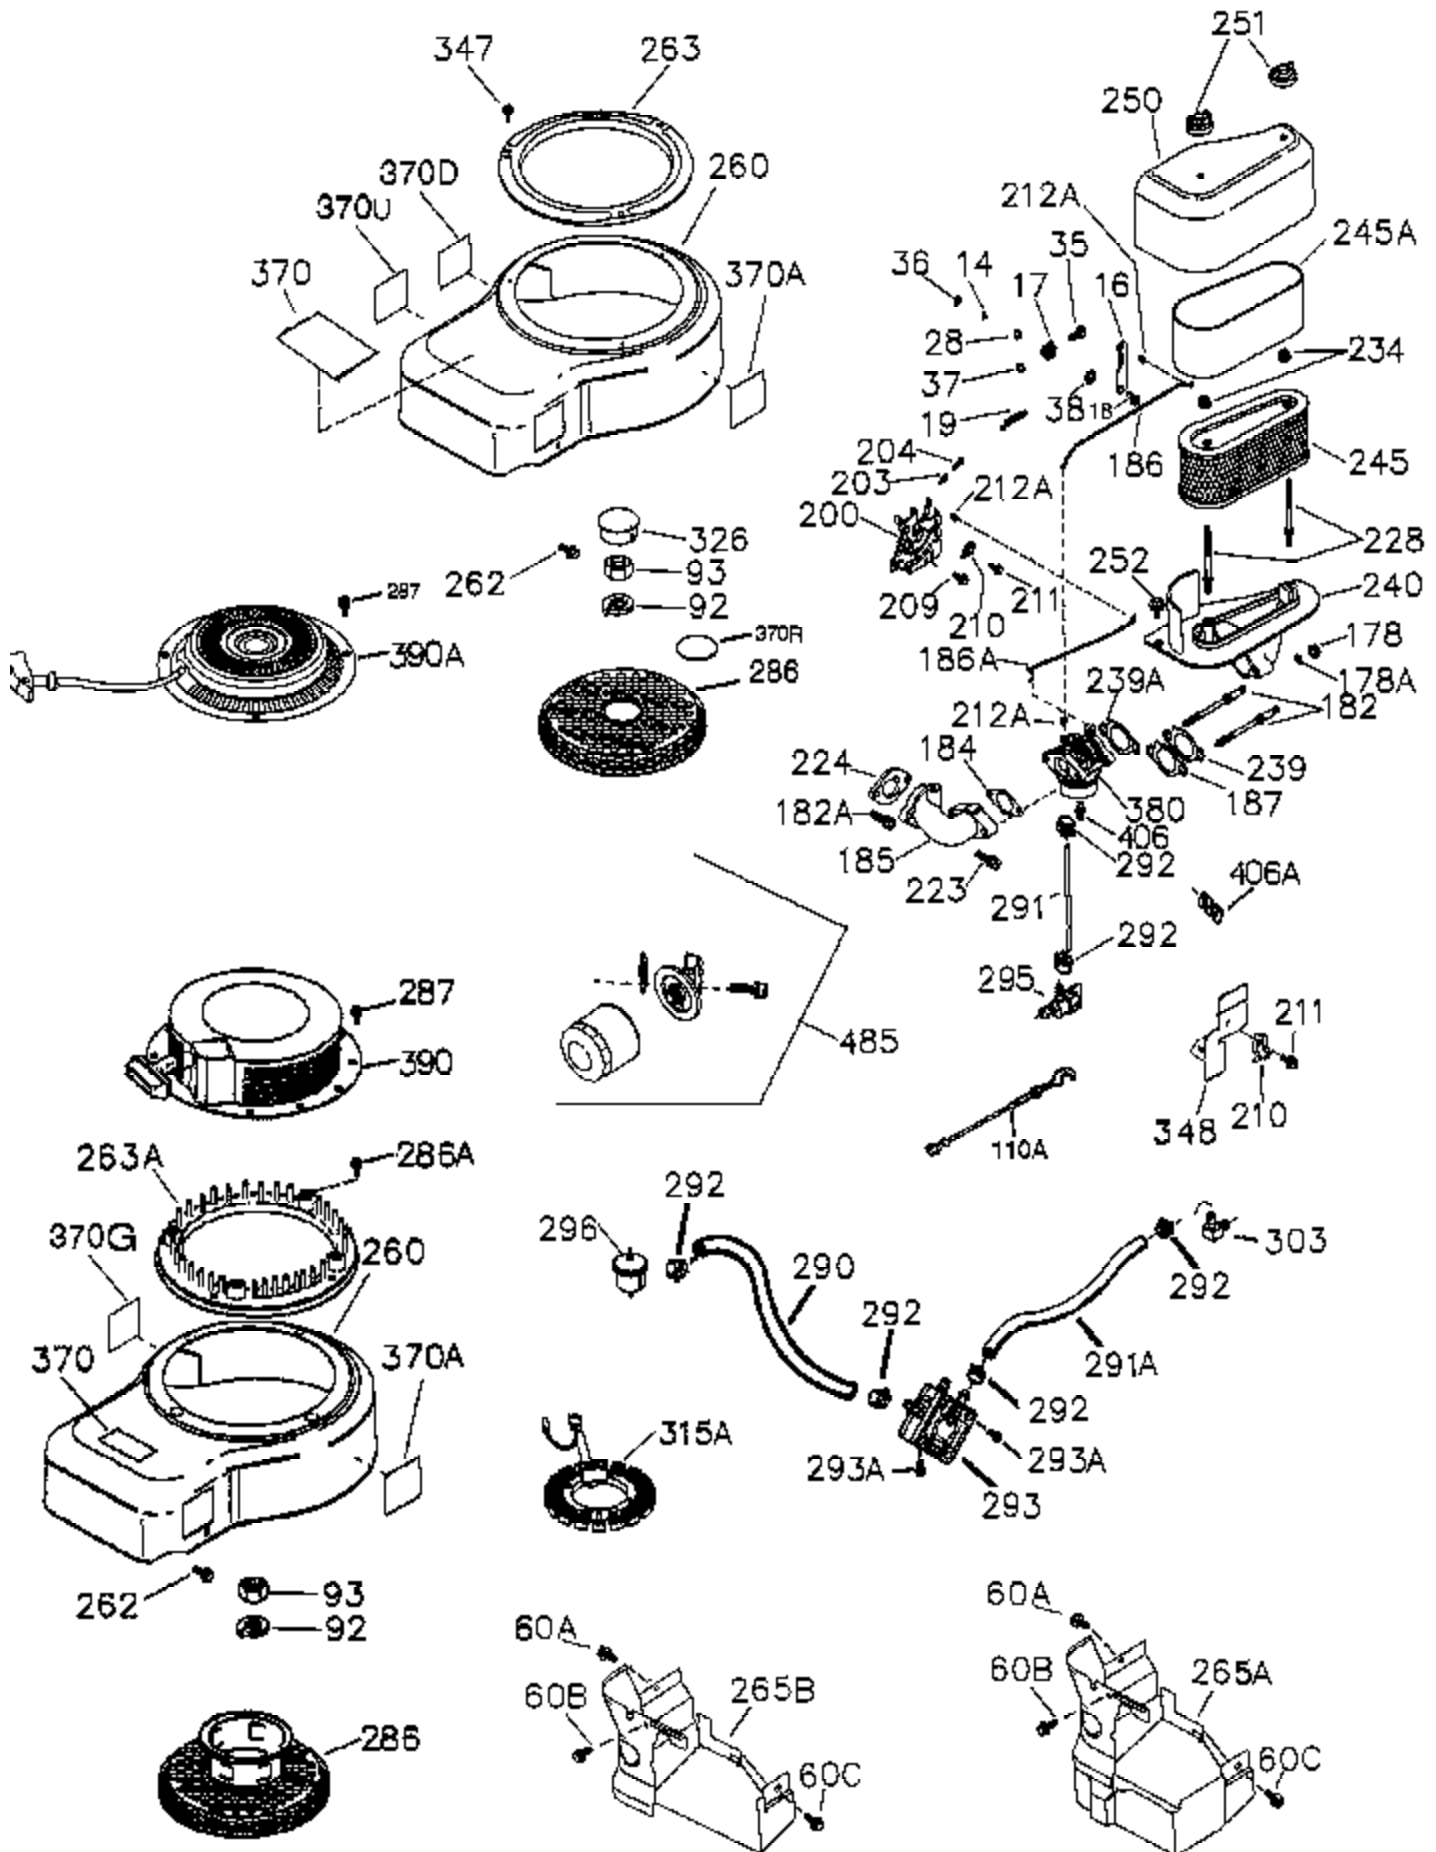

Ref #	Part Number	Qty	Description
14	28277	2	Washer
16	36346	1	Governor Lever (Incl. 212A)
17	29916	1	Governor Lever Clamp
18	650548	1	Screw, 8-32 x 5/16"
19	36414	1	Extension Spring
28	30322	1	Lock Nut, 8-32
35	29826	1	Screw, 10-32 x 3/4"
36	29918	1	Lock Washer
37	29216	1	Lock Nut, 10-32
38	29642	1	Retaining Ring
60B	650867	1	Screw, 10-24 x 1/2"
60A	650781	1	Screw, 5/16-18 x 11/16"
60C	650737	1	Screw, 1/4-20 x 1/2"
92	650666	1	Lock Washer
93	650594	1	Flywheel Nut
178	650928	2	Lock Nut, 1/4-20
182	650925	2	Carburetor Mounting Stud
184	36352	1	* Carburetor To Intake Pipe Gasket
185	36489	1	Intake Pipe
186	36354	1	Governor Link
200	36233	1	Control Bracket (Incl. 203 & 204)
203	36482	1	Compression Spring
204	650777	1	Screw, 6-32 x 21/32"
209	650902	2	Screw, 10-32 x 7/16"
210	27793	2	Conduit Clip
211	28942	2	Screw, 10-32 x 3/8"
212A	36288	2	Bushing
223	650975	2	Screw, Torx T-30, 5/16-18 x 1-9/32"
224	36490	1	* Intake Pipe Gasket
228	650977	2	Air Cleaner Stud
229	650825	2	Nut & Lock Washer, 1/4-20
239	36358	1	* Air Cleaner Gasket
240	36355	1	Air Cleaner Body (Incl. 228 & 239)
245	36356	1	Air Cleaner Filter (Incl. 229)
250	36359	1	Air Cleaner Cover
251	650886	2	Wing Nut, 1/4-20
252	650976	1	Screw, 1/4-20 x 19/32"
260	36347	1	Blower Housing
262	650737	3	Screw, 1/4-20 x 1/2"
263	36367	1	Trim Ring
286	36343	1	Cup & Screen
290	30705	1	Fuel Line (15.00")
292	26460	1	Fuel Line Clamp
296	34279B	1	Fuel Filter (Incl. 292)
322B	611142	1	Connector Body
323A	611118	1	Terminal
326	36210	1	Screen Plug
347	650949	3	Screw, 10-32 x 9/16"
348	36383	1	Choke Bracket
370	36261	1	Instruction Decal
370B	35274	1	Instruction Decal
380	632698	1	Carburetor (Incl. 184 & 212A)
394A	650982	1	Washer