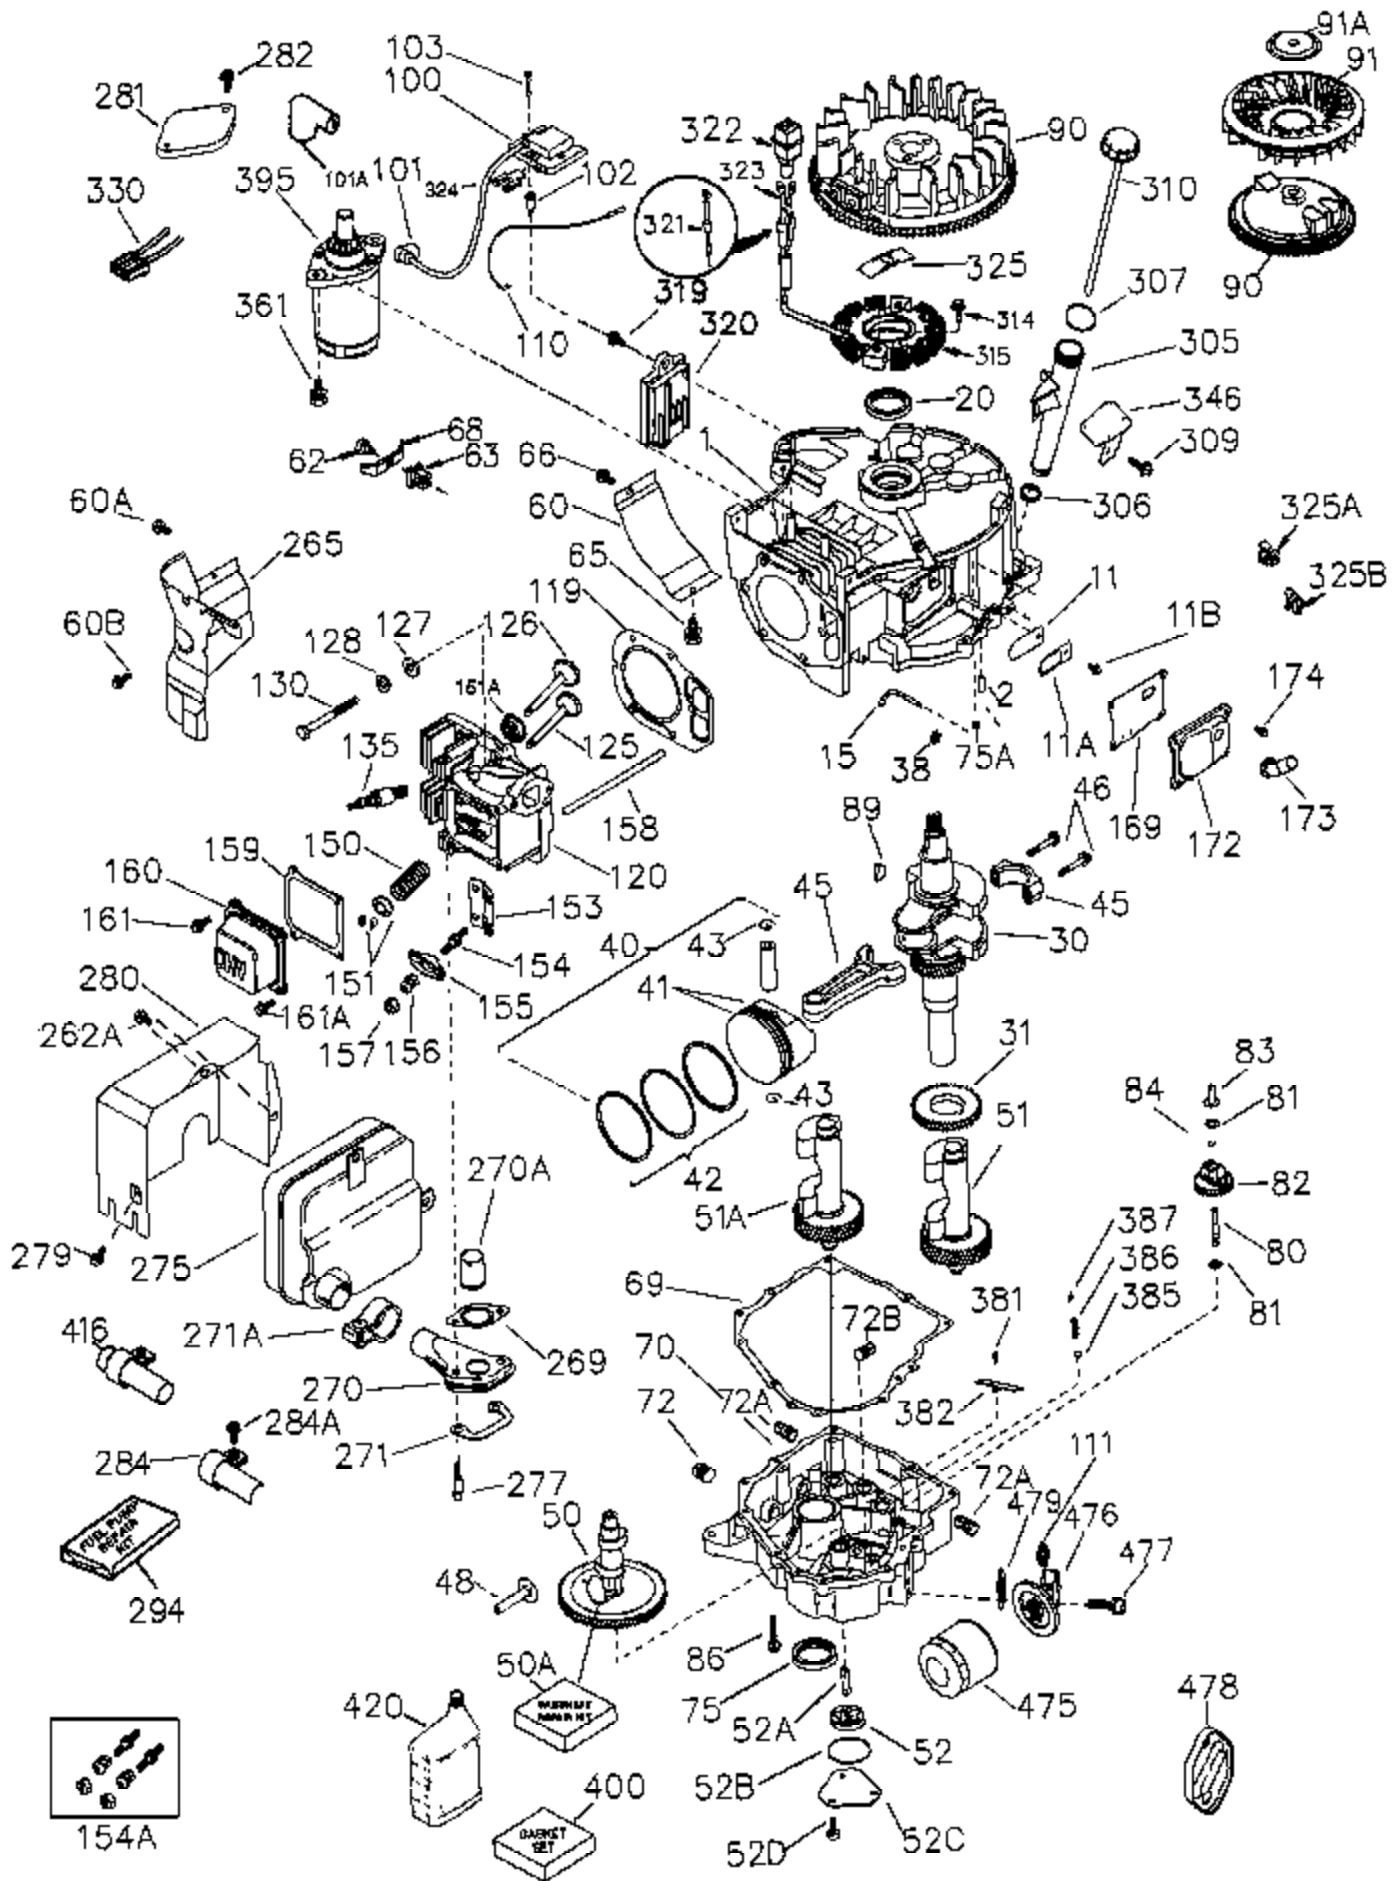

Engine Parts List #1

Ref #	Part Number	Qty	Description
	1 36511	1	Cylinder (Incl. 2 & 20)
	2 27652	2	Dowel Pin
11B	650128	1	Screw, 10-24 x 1/2"
11A	36303	1	Breather Plate
11	36302	1	Check Valve
15	36307	1	Governor Rod
20	36301	1	Oil Seal
30	36512	1	Crankshaft
31	36515	1	Counterbalance Gear
38	29642	1	Retaining Ring
40	36312	1	Piston, Pin & Ring Set (Std.)
40	36313	1	Piston, Pin & Ring Set (.010" OS)
40	36314	1	Piston, Pin & Ring Set (.020" OS)
41	36309	1	Piston & Pin Ass'y. (Std.) (Incl. 43)
41	36310	1	Piston & Pin Ass'y. (.010" OS) (Incl. 43)
41	36311	1	Piston & Pin Ass'y. (.020" OS) (Incl. 43)
42	36315	1	Ring Set (Std.)
42	36316	1	Ring Set (.010" OS)
42	36317	1	Ring Set (.020" OS)
43	35772	2	Piston Pin Retaining Ring
45	36318	1	Connecting Rod Ass'y. (Incl. 46)
45	36319	1	Connecting Rod Ass'y. (.010" US) (Incl. 46)
45	36320	1	Connecting Rod Ass'y. (.020" US) (Incl. 46)
46	650908	2	Connecting Rod Bolt
48	36321	2	Valve Lifter
50	36322	1	Camshaft (MCR)
51	36513	1	Counterbalance Weight
51A	36514	1	Counterbalance Weight
52D	650888	3	Screw, Torx T-30, 1/4-20 x 43/64"
52C	36334	1	Oil Pump Cover (Incl. 52B)
52	36332	1	Oil Pump Ass'y.
52B	36333	1	* "O" Ring
52A	36331	1	Oil Pump Shaft
60B	650867	1	Screw, 10-24 x 1/2"
60A	650781	1	Screw, 5/16-18 x 11/16"
60	36361	1	Air Baffle
65	30063	1	Screw, Torx T-30, 1/4-20 x 1/2"
66	650802	2	Screw, 1/4-20 x 5/8"
69	36325	1	* Mounting Flange Gasket
70	36516	1	Mounting Flange (Incl. 72,75,80,381 thru 387)
72	31927	1	Oil Drain Plug
72A	28483	2	Oil Drain Plug
72B	28534	1	Pipe Plug
75	36301	1	Oil Seal
80	35712	1	Governor Shaft
81	35479	2	Washer
82	36327	1	Governor Gear Ass'y.
83	35322	1	Governor Spool
84	29193	1	Retaining Ring
86	650970	9	Screw, 1/4-20 x 1-15/32"
89	650592	1	Flywheel Key
90	611182	1	Flywheel
100	36344	1	Solid State Ignition (Incl. 101)
101	610118	1	Spark Plug Cover
102	650872	2	Solid State Mounting Stud
103	650814	2	Screw, Torx T-15, 10-24 x 1"
110	36345	1	Ground Wire
119	36337	1	* Cylinder Head Gasket