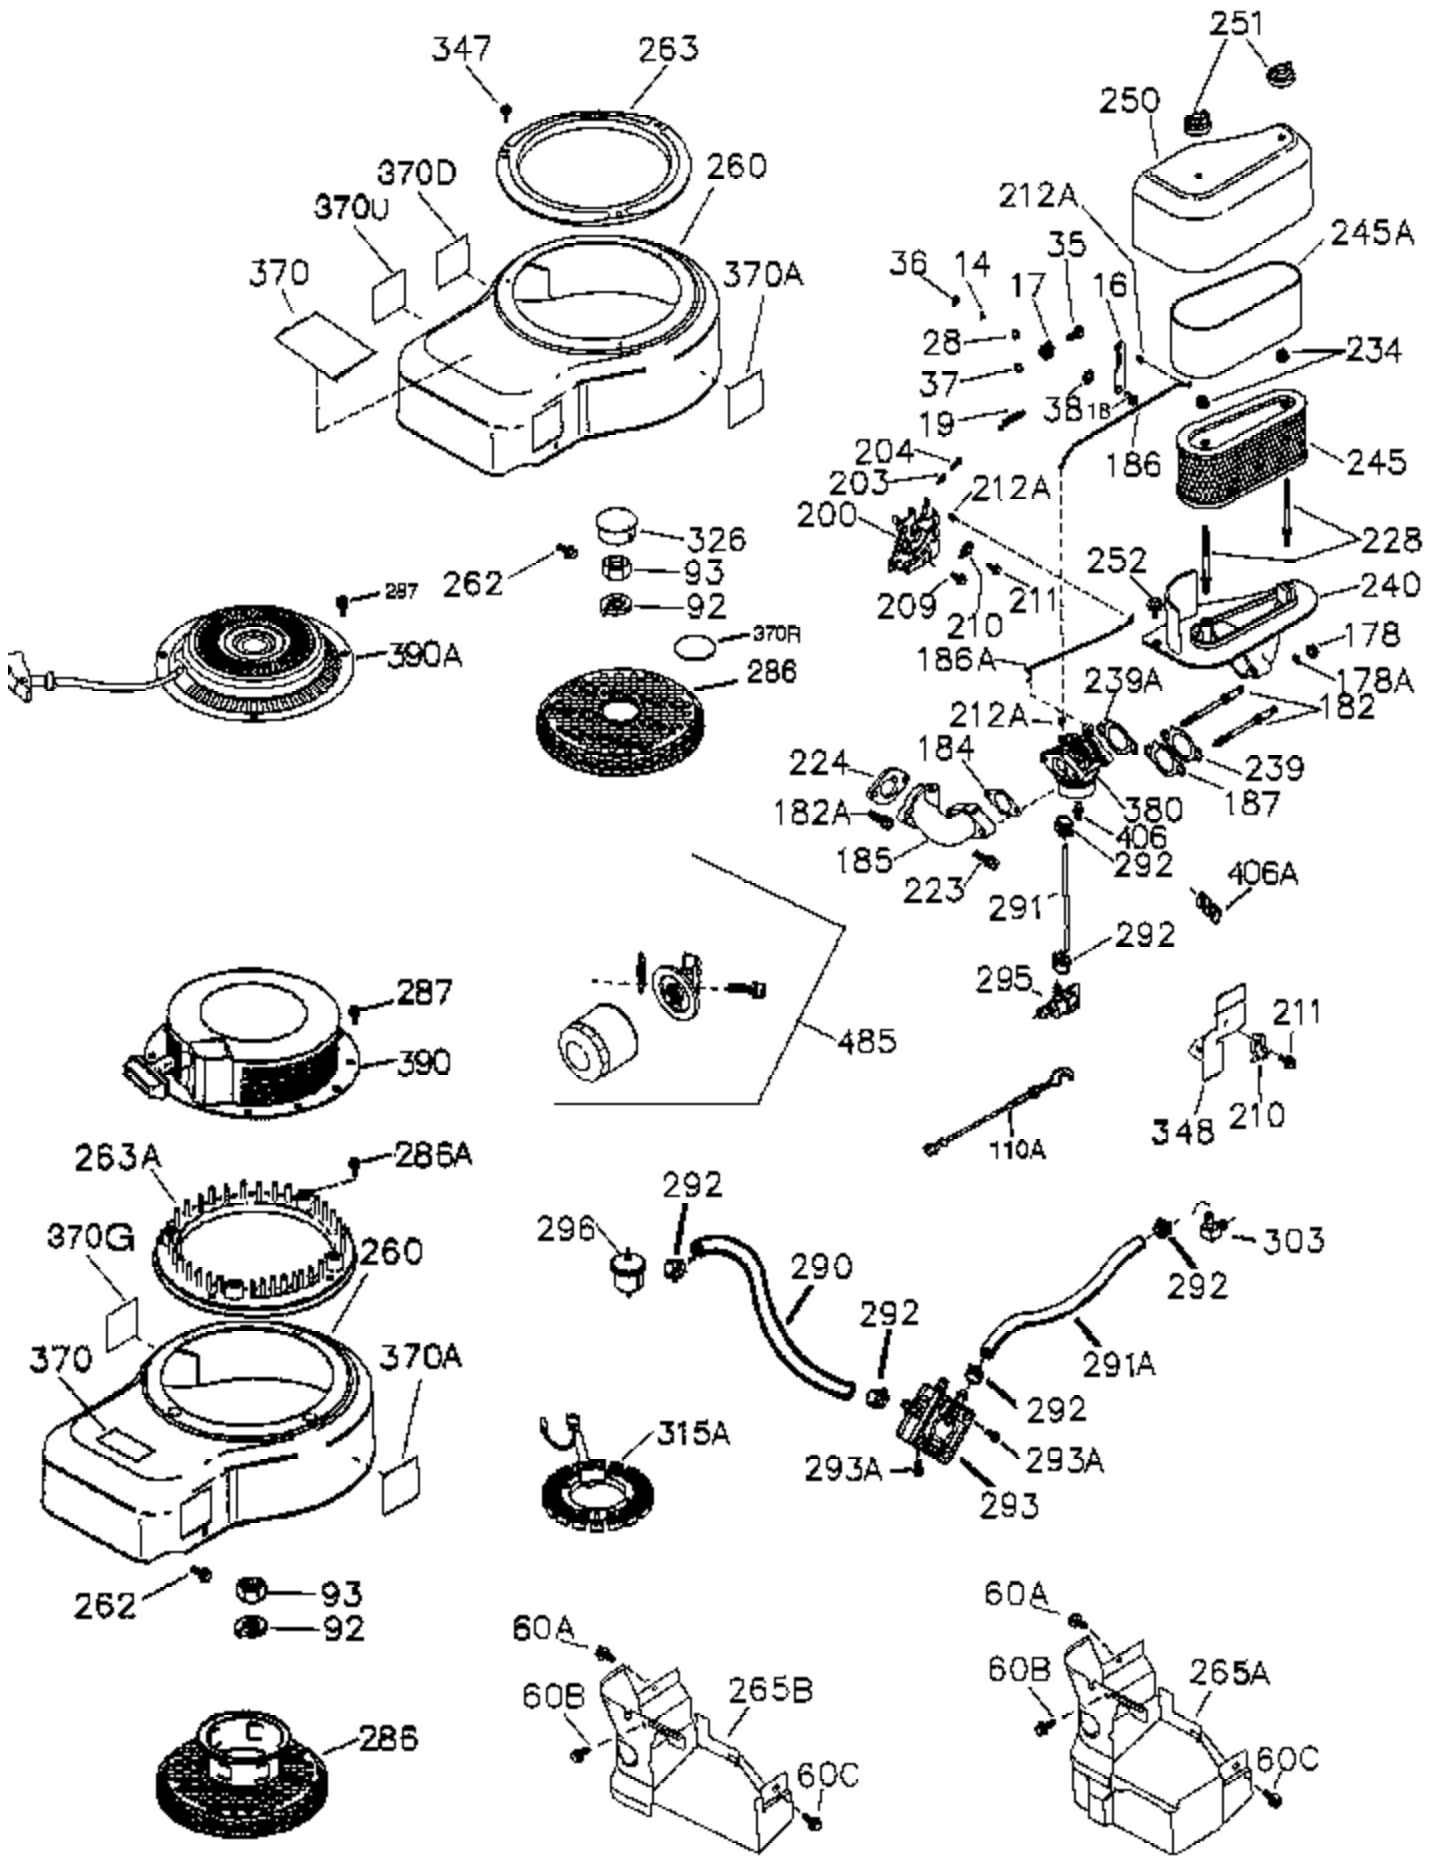

Ref #	Part Number	Qty	Description
14	28277	2	Washer
16	36346	1	Governor Lever (Incl. 212A)
17	29916	1	Governor Lever Clamp
18	650548	1	Screw, 8-32 x 5/16"
19	36414	1	Extension Spring
28	30322	1	Lock Nut, 8-32
35	29826	1	Screw, 10-32 x 3/4"
36	29918	1	Lock Washer
37	29216	1	Lock Nut, 10-32
38	29642	1	Retaining Ring
60B	650867	1	Screw, 10-24 x 1/2"
60A	650781	1	Screw, 5/16-18 x 11/16"
60C	650737	1	Screw, 1/4-20 x 1/2"
92	650666	1	Lock Washer
93	650594	1	Flywheel Nut
178	650928	2	Lock Nut, 1/4-20
182	650925	2	Carburetor Mounting Stud
184	36352	1	* Carburetor To Intake Pipe Gasket
185	36489	1	Intake Pipe
186	36354	1	Governor Link
200	36233	1	Control Bracket (Incl. 203,204,212A)
203	33802	1	Compression Spring
204	650777	1	Screw, 6-32 x 21/32"
209	650902	2	Screw, 10-32 x 7/16"
210	27793	1	Conduit Clip
211	28942	1	Screw, 10-32 x 3/8"
212A	36288	3	Bushing
223	650975	2	Screw, Torx T-30, 5/16-18 x 1-9/32"
224	36490	1	* Intake Pipe Gasket
228	650977	2	Air Cleaner Stud
229	650825	2	Nut & Lock Washer, 1/4-20
239	36358	1	* Air Cleaner Gasket
240	36355	1	Air Cleaner Body (Incl. 228 & 239)
245	36356	1	Air Cleaner Filter (Incl. 229)
250	36359	1	Air Cleaner Cover
251	650886	2	Wing Nut, 1/4-20
252	650976	1	Screw, 1/4-20 x 19/32"
260	36347	1	Blower Housing
262	650737	3	Screw, 1/4-20 x 1/2"
263	36367	1	Trim Ring
286	36343	1	Cup & Screen
290	30705	1	Fuel Line (15.00")
292	26460	1	Fuel Line Clamp
296	34279B	1	Fuel Filter (Incl. 292)
322B	611142	1	Connector Body
323A	611118	1	Terminal
326	36210	1	Screen Plug
347	650949	3	Screw, 10-32 x 9/16"
348	36383	1	Remote Choke Bracket
370	36261	1	Instruction Decal
370B	35274	1	Instruction Decal
380	632698	1	Carburetor (Incl. 184 & 212A)
394A	650982	1	Washer