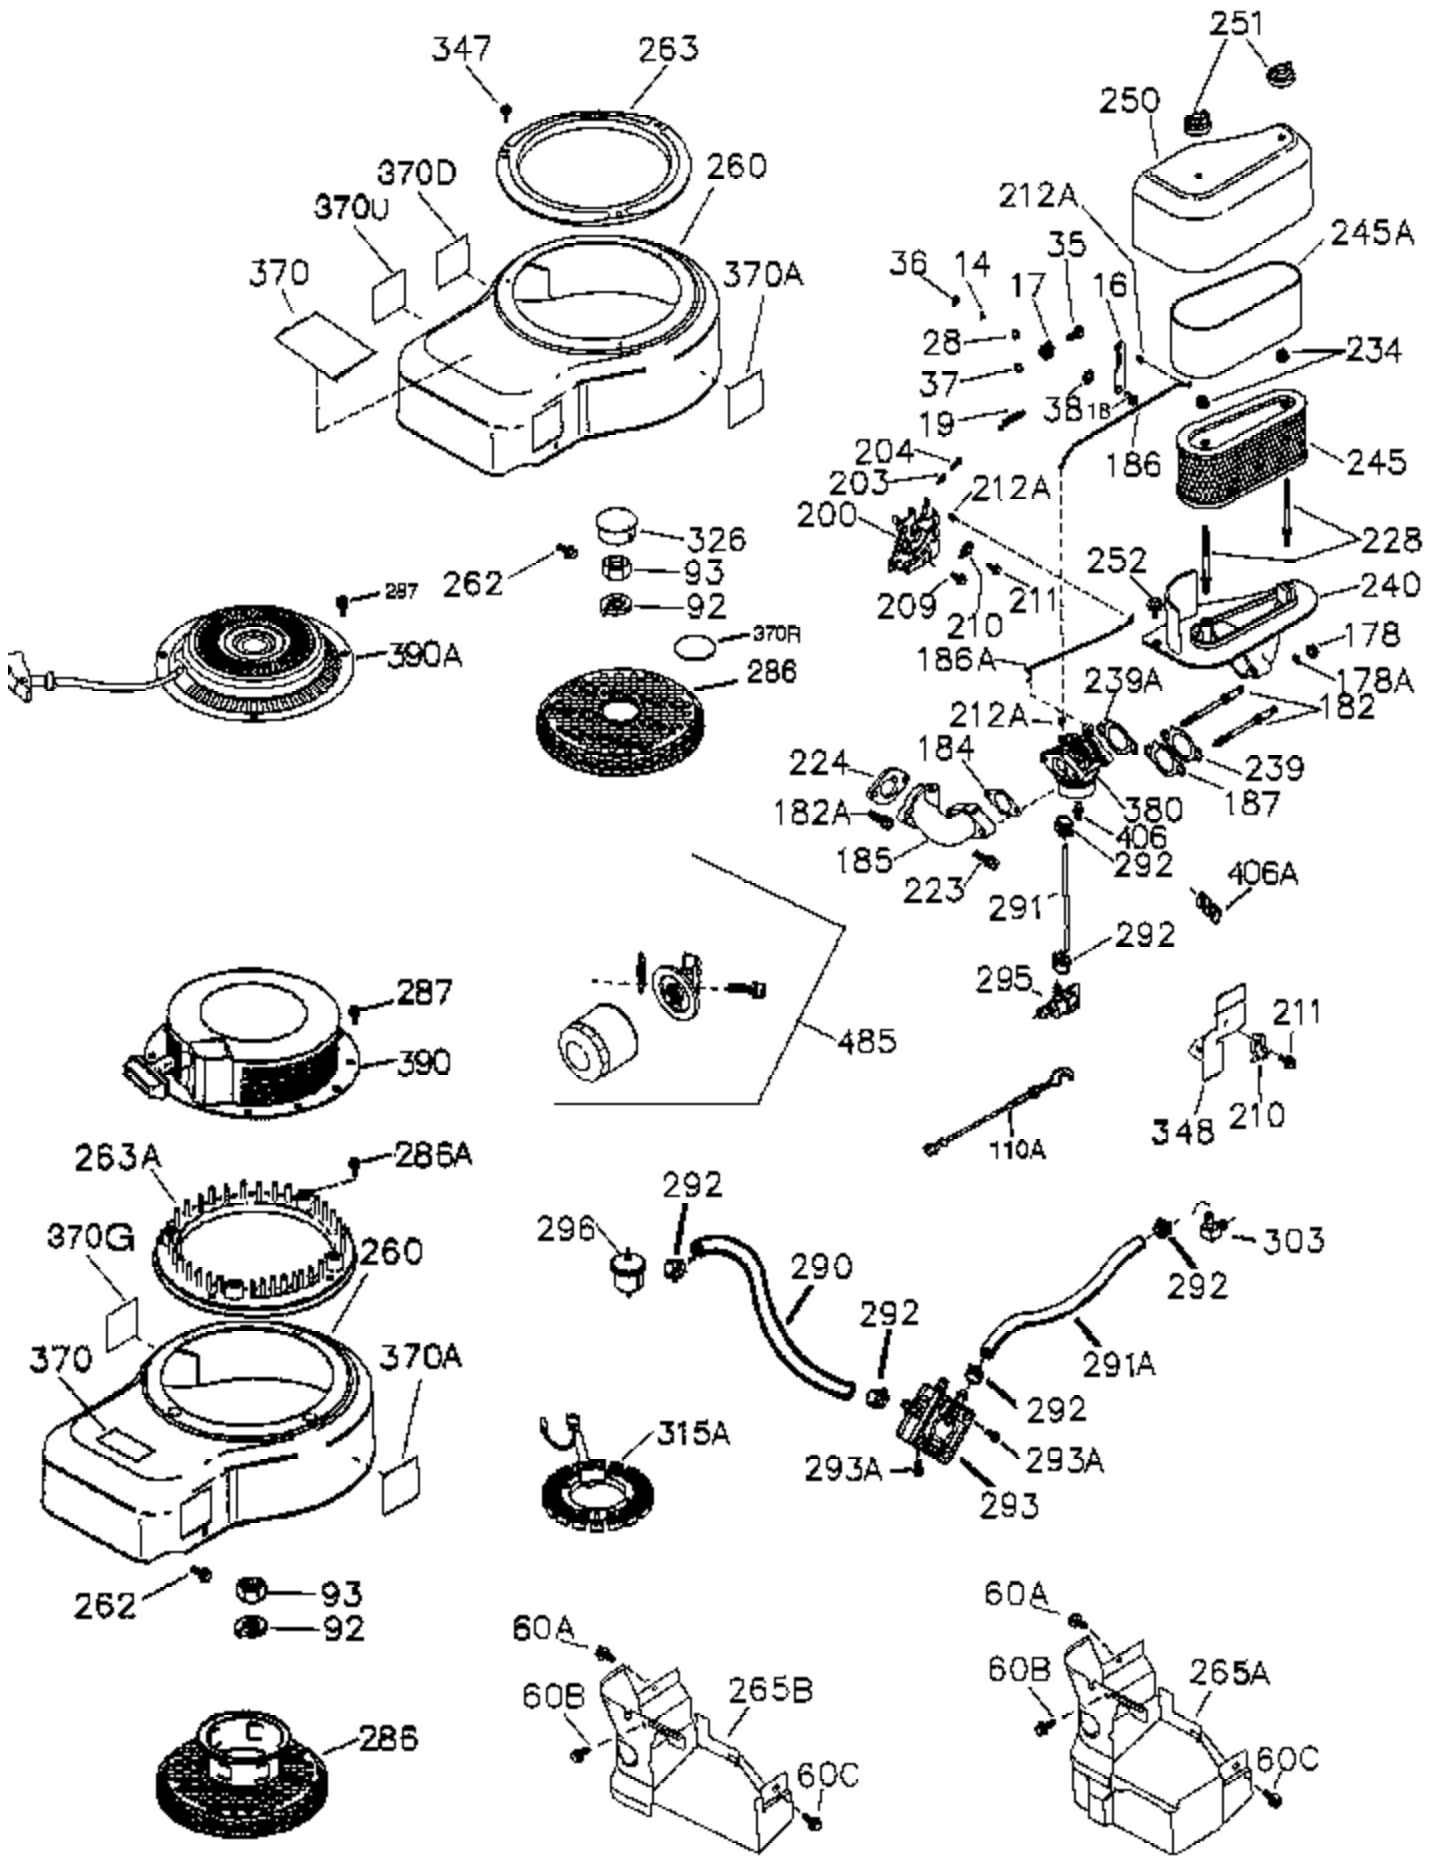

Ref #	Part Number	Qty	Description
14	28277	2	Washer
16	36346A	1	Governor Lever
17	29916	1	Governor Lever Clamp
18	651028	1	Screw, Torx T-15, 8-32 x 3/8"
19	36414	1	Extension Spring
28	30322	1	Lock Nut, 8-32
35	29826	1	Screw, 10-32 x 3/4"
36	29918	1	Lock Washer
37	29216	1	Lock Nut, 10-32
38	29642	1	Retaining Ring
60C	650737	1	Screw, 1/4-20 x 1/2"
60B	650867	1	Screw, 10-24 x 1/2"
60A	650781	1	Screw, 5-16/18 x 11/16"
92	650666	1	Lock Washer
93	650594	1	Flywheel Nut
110A	36917	1	Ground Wire (Solenoid)
178	650928	2	Lock Nut, 1/4-20
182	650925A	2	Carburetor Mounting Stud
184	36352	1	* Carburetor To Intake Pipe Gasket
185	36852	1	Intake Pipe
186	36354	1	Governor Link
186A	36353	1	Choke Link
200	36360	1	Control Bracket (Incl. 203,204,212A)
203	36482	1	Compression Spring
204	650777	1	Screw, 6-32 x 21/32"
209	650902	2	Screw, 10-32 x 7/16"
210	27793	1	Conduit Clip
211	28942	1	Screw, 10-32 x 3/8"
212A	36288	3	Bushing
223	650975	2	Screw, Torx T-30, 5/16-18 x 1-9/32"
224	36490	1	* Intake Pipe Gasket
228	650977	2	Air Cleaner Stud
234	650825	2	Nut & Lock Washer, 1/4-20
239	36358	1	* Air Cleaner Gasket
240	36355	1	Air Cleaner Body (Incl. 228 & 239)
245	36356	1	Air Cleaner Filter (Incl. 234)
245A	36357	1	Air Cleaner Filter
250	36359	1	Air Cleaner Cover
251	650886	2	Wing Nut, 1/4-20
252	650976	1	Screw, 1/4-20 x 19/32"
260	36347	1	Blower Housing
262	650737	2	Screw, 1/4-20 x 1/2"
263	36367	1	Trim Ring
286	36343	1	Cup & Screen
290	30705	1	Fuel Line
292	26460	2	Fuel Line Clamp
296	34279B	1	Fuel Filter
326	36210	1	Screen Plug
347	650949	3	Screw, 10-32 x 9/16"
370G	35274	1	Oil Instruction Decal
380	640034A	1	Carburetor (Incl. 184 & 212A)
394A	650982	1	Washer
406	611221	1	Fuel Shut-Off Solenoid
406A	36918	1	Solenoid Spring