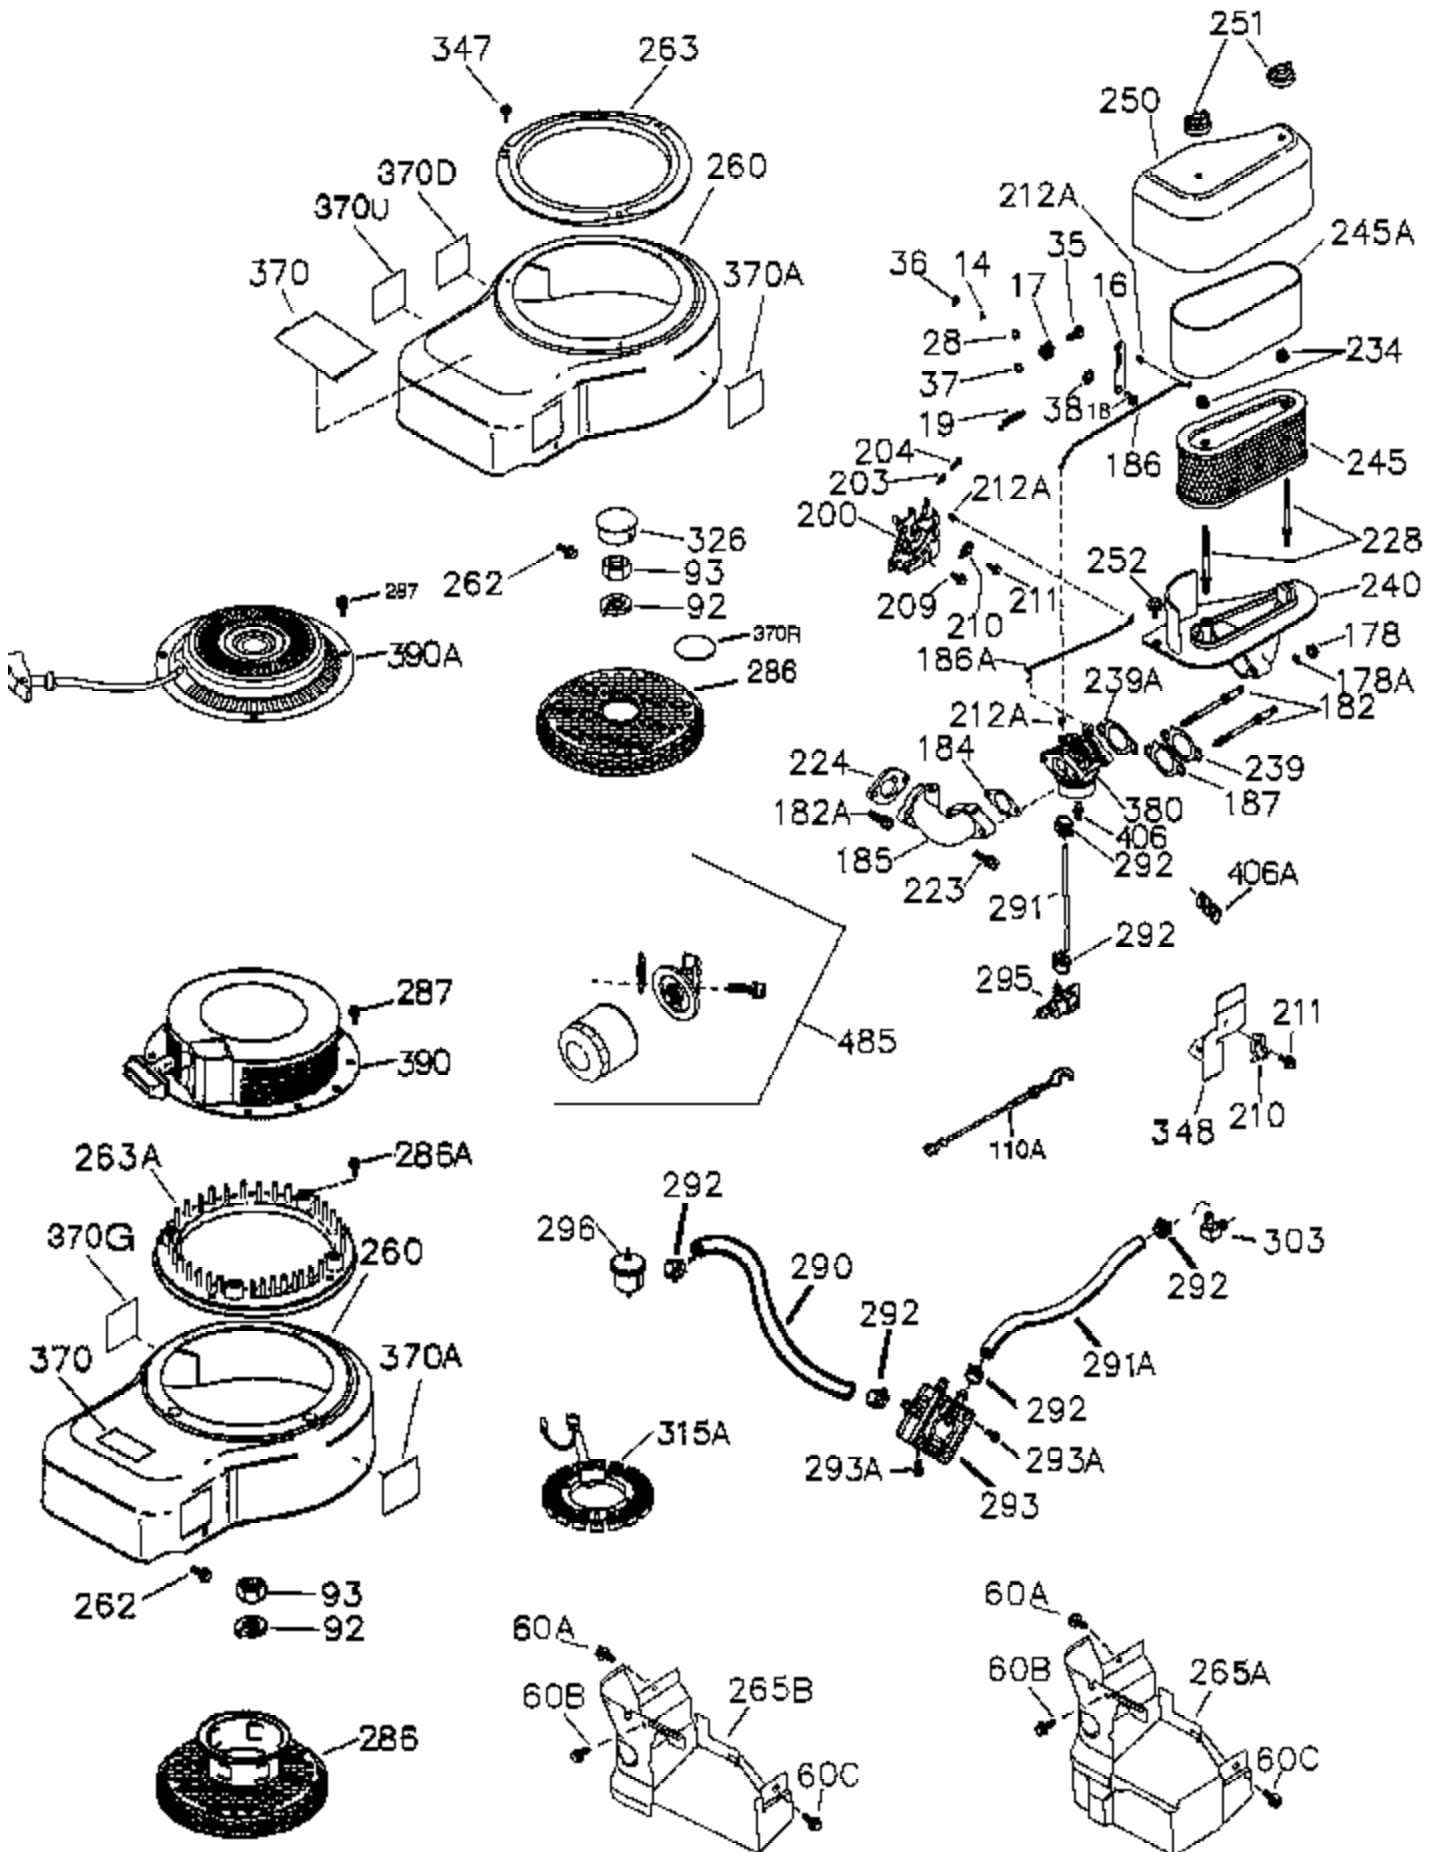

Ref #	Part Number	Qty	Description
14	28277	2	Washer
16	36346A	1	Governor Lever
17	29916	1	Governor Lever Clamp
18	651028	1	Screw, Torx T-15, 8-32 x 3/8"
19	36414	1	Extension Spring
28	30322	1	Lock Nut, 8-32
35	29826	1	Screw, 10-32 x 3/4"
36	29918	1	Lock Washer
37	29216	1	Lock Nut, 10-32
38	29642	1	Retaining Ring
60B	650867	1	Screw, 10-24 x 1/2"
60A	650781	1	Screw, 5-16/18 x 11/16"
92	650666	1	Lock Washer
93	650594	1	Flywheel Nut
178	650928	2	Lock Nut, 1/4-20
182	650925A	2	Carburetor Mounting Stud
184	36352	1	* Carburetor To Intake Pipe Gasket
185	36489	1	Intake Pipe
186	36354	1	Governor Link
186A	36353	1	Choke Link
200	36360	1	Control Bracket (Incl. 203,204,212A)
203	36482	1	Compression Spring
204	650777	1	Screw, 6-32 x 21/32"
209	650902	2	Screw, 10-32 x 7/16"
210	27793	1	Conduit Clip
211	28942	1	Screw, 10-32 x 3/8"
212A	36288	3	Bushing
223	650975	2	Screw, Torx T-30, 5/16-18 x 1-9/32"
224	36490	1	* Intake Spacer
228	650977	2	Air Cleaner Stud
234	650825	2	Nut & Lock Washer, 1/4-20
239	36358	1	* Air Cleaner Gasket
240	36355	1	Air Cleaner Body (Incl. 228 & 239)
245	36356	1	Air Cleaner Filter (Incl. 234)
245A	36357	1	Air Cleaner Filter
250	36359	1	Air Cleaner Cover
251	650886	2	Wing Nut, 1/4-20
252	650976	1	Screw, 1/4-20 x 19/32"
260	36347	1	Blower Housing
262	650737	3	Screw, 1/4-20 x 1/2"
263	36367	1	Trim Ring
286	36343	1	Cup & Screen
290	30705	1	Fuel Line
292	26460	2	Fuel Line Clamp
296	34279B	1	Fuel Filter (Incl. 292)
326	36210	1	Screen Plug
347	650949	3	Screw, 10-32 x 9/16"
370G	35274	1	Oil Instruction Decal
370	36261	1	Name Decal
380	640000	1	Carburetor (Incl. 184 & 212A)
394A	650982	1	Washer