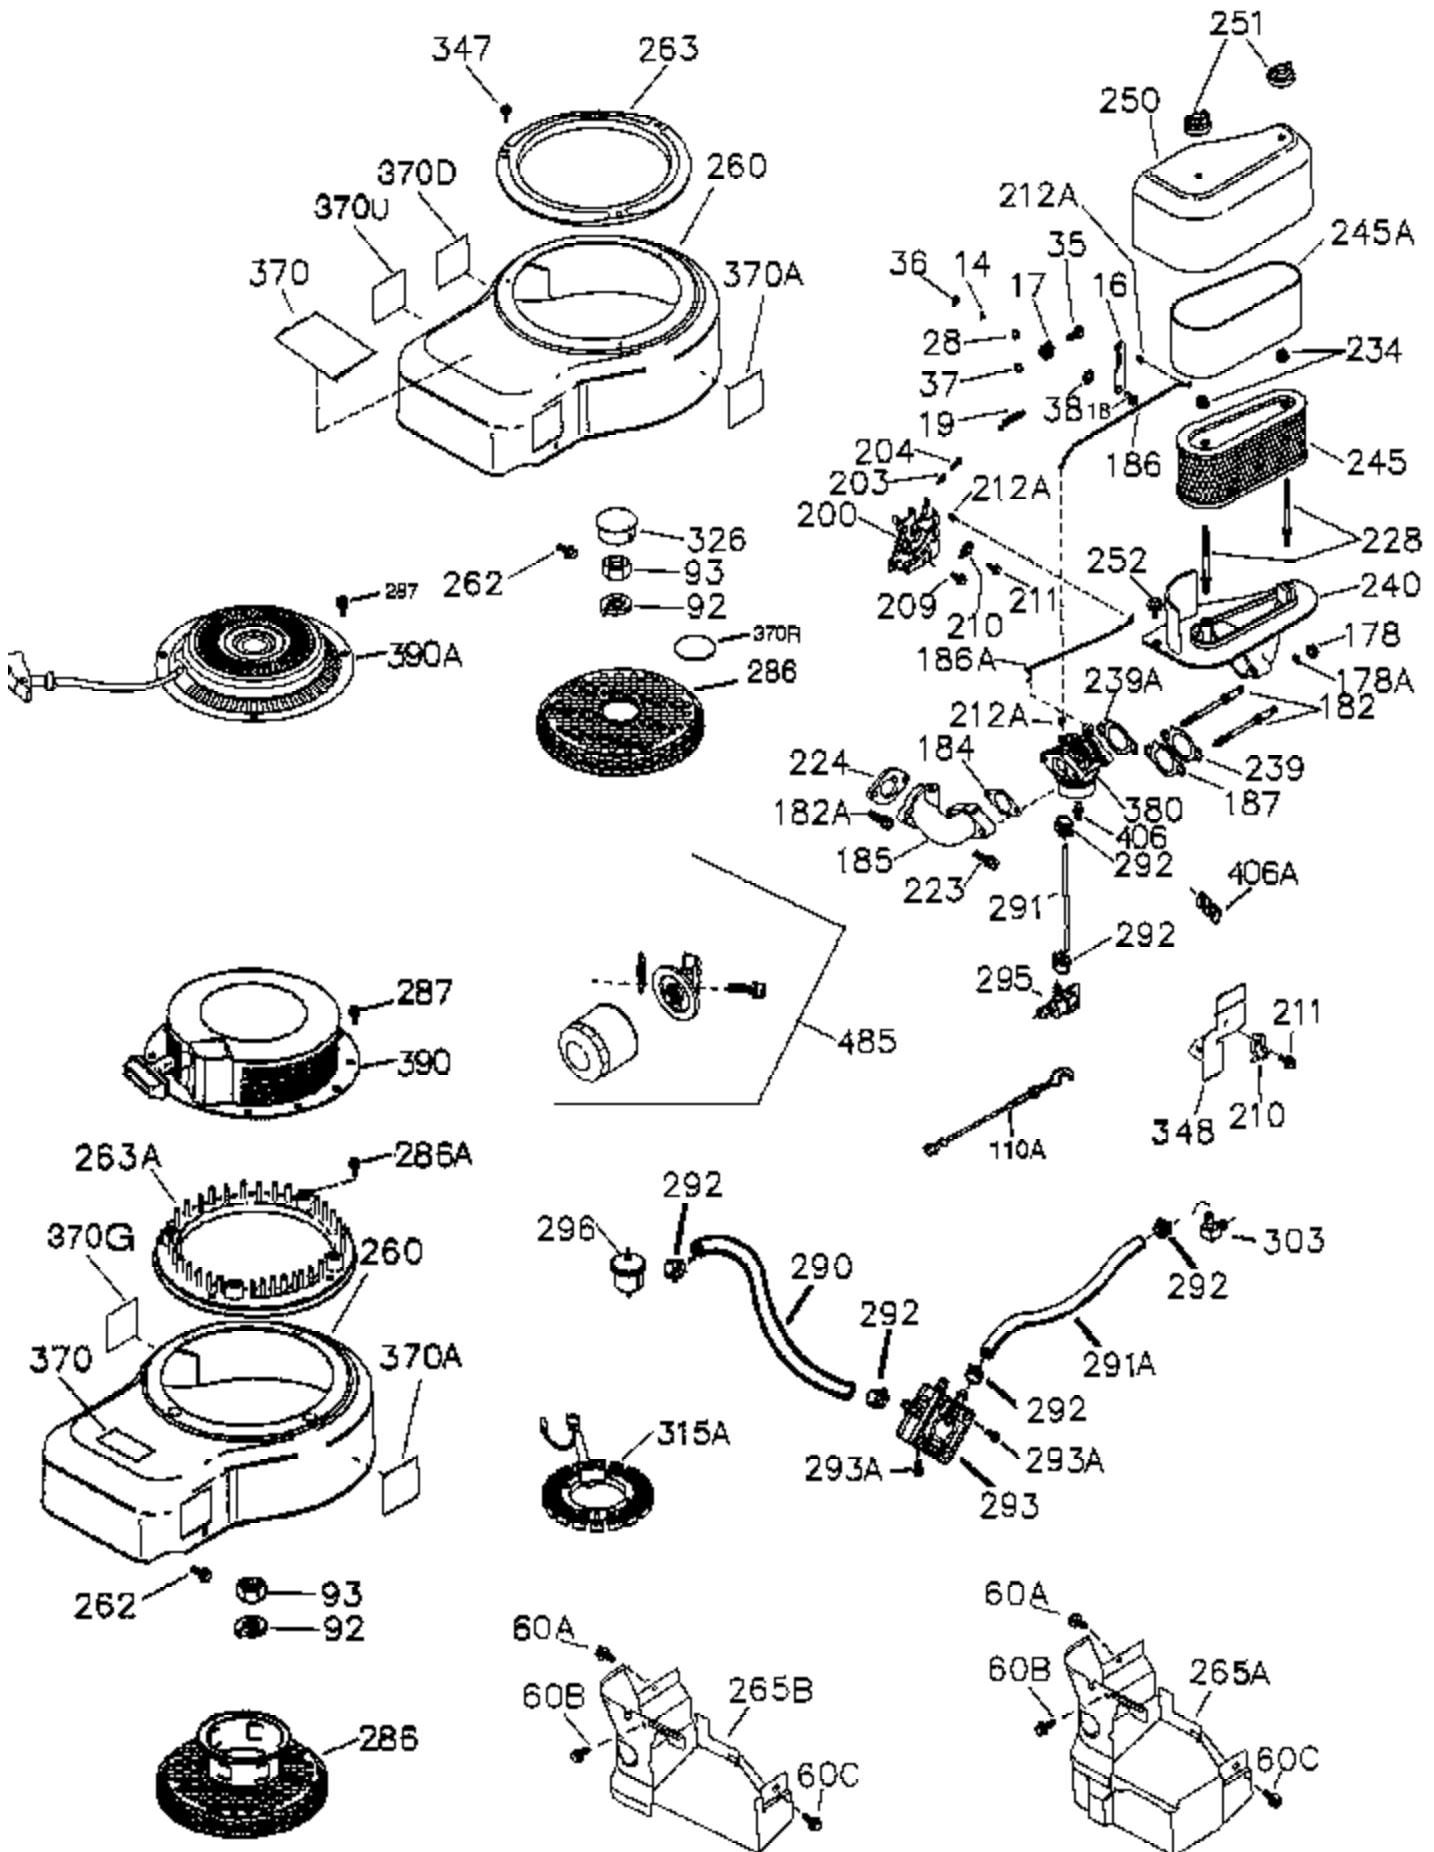

Ref #	Part Number	Qty	Description
14	28277	2	Washer
16	36346A	1	Governor Lever (Incl. 212A)
17	29916	1	Governor Lever Clamp
18	650548	1	Screw, 8-32 x 5/16"
19	36414	1	Extension Spring
28	30322	1	Lock Nut, 8-32
35	29826	1	Screw, 10-32 x 3/4"
36	29918	1	Lock Washer
37	29216	1	Lock Nut, 10-32
38	29642	1	Retaining Ring
60B	650867	1	Screw, 10-24 x 1/2"
60A	650781	1	Screw, 5/16-18 x 11/16"
92	650666	1	Lock Washer
93	650594	1	Flywheel Nut
178	650928	2	Lock Nut, 1/4-20
182	650925	2	Carburetor Mounting Stud
184	36352	1	* Carburetor To Intake Pipe Gasket
185	36852	1	Intake Pipe
186	36354	1	Governor Link
186A	36353	1	Choke Link
200	36360	1	Control Bracket (Incl. 203,204,212A)
203	36482	1	Compression Spring
204	650777	1	Screw, 6-32 x 21/32"
209	650902	2	Screw, 10-32 x 7/16"
210	27793	1	Conduit Clip
211	28942	1	Screw, 10-32 x 3/8"
212A	36288	3	Bushing
223	650975	2	Screw, Torx T-30, 5/16-18 x 1-9/32"
224	36490	1	* Intake Spacer
228	650977	2	Air Cleaner Stud
234	650825	2	Nut & Lock Washer, 1/4-20
239	36358	1	* Air Cleaner Gasket
240	36355	1	Air Cleaner Body (Incl. 228 & 239)
245	36356	1	Air Cleaner Filter (Incl. 234)
245A	36357	1	Air Cleaner Filter
250	36359	1	Air Cleaner Cover
251	650886	2	Wing Nut, 1/4-20
252	650976	1	Screw, 1/4-20 x 19/32"
260	36347	1	Blower Housing
262	650737	3	Screw, 1/4-20 x 1/2"
263	36367	1	Trim Ring
286	36343	1	Cup & Screen
290	30705	1	Fuel Line
292	26460	2	Fuel Line Clamp
296	34279B	1	Fuel Filter
326	36210	1	Screen Plug
347	650949	3	Screw, 10-32 x 9/16"
370	36261	1	Instruction Decal
370B	35274	1	Instruction Decal
380	640034	1	Carburetor (Incl. 184 & 212A)
394A	650982	1	Washer