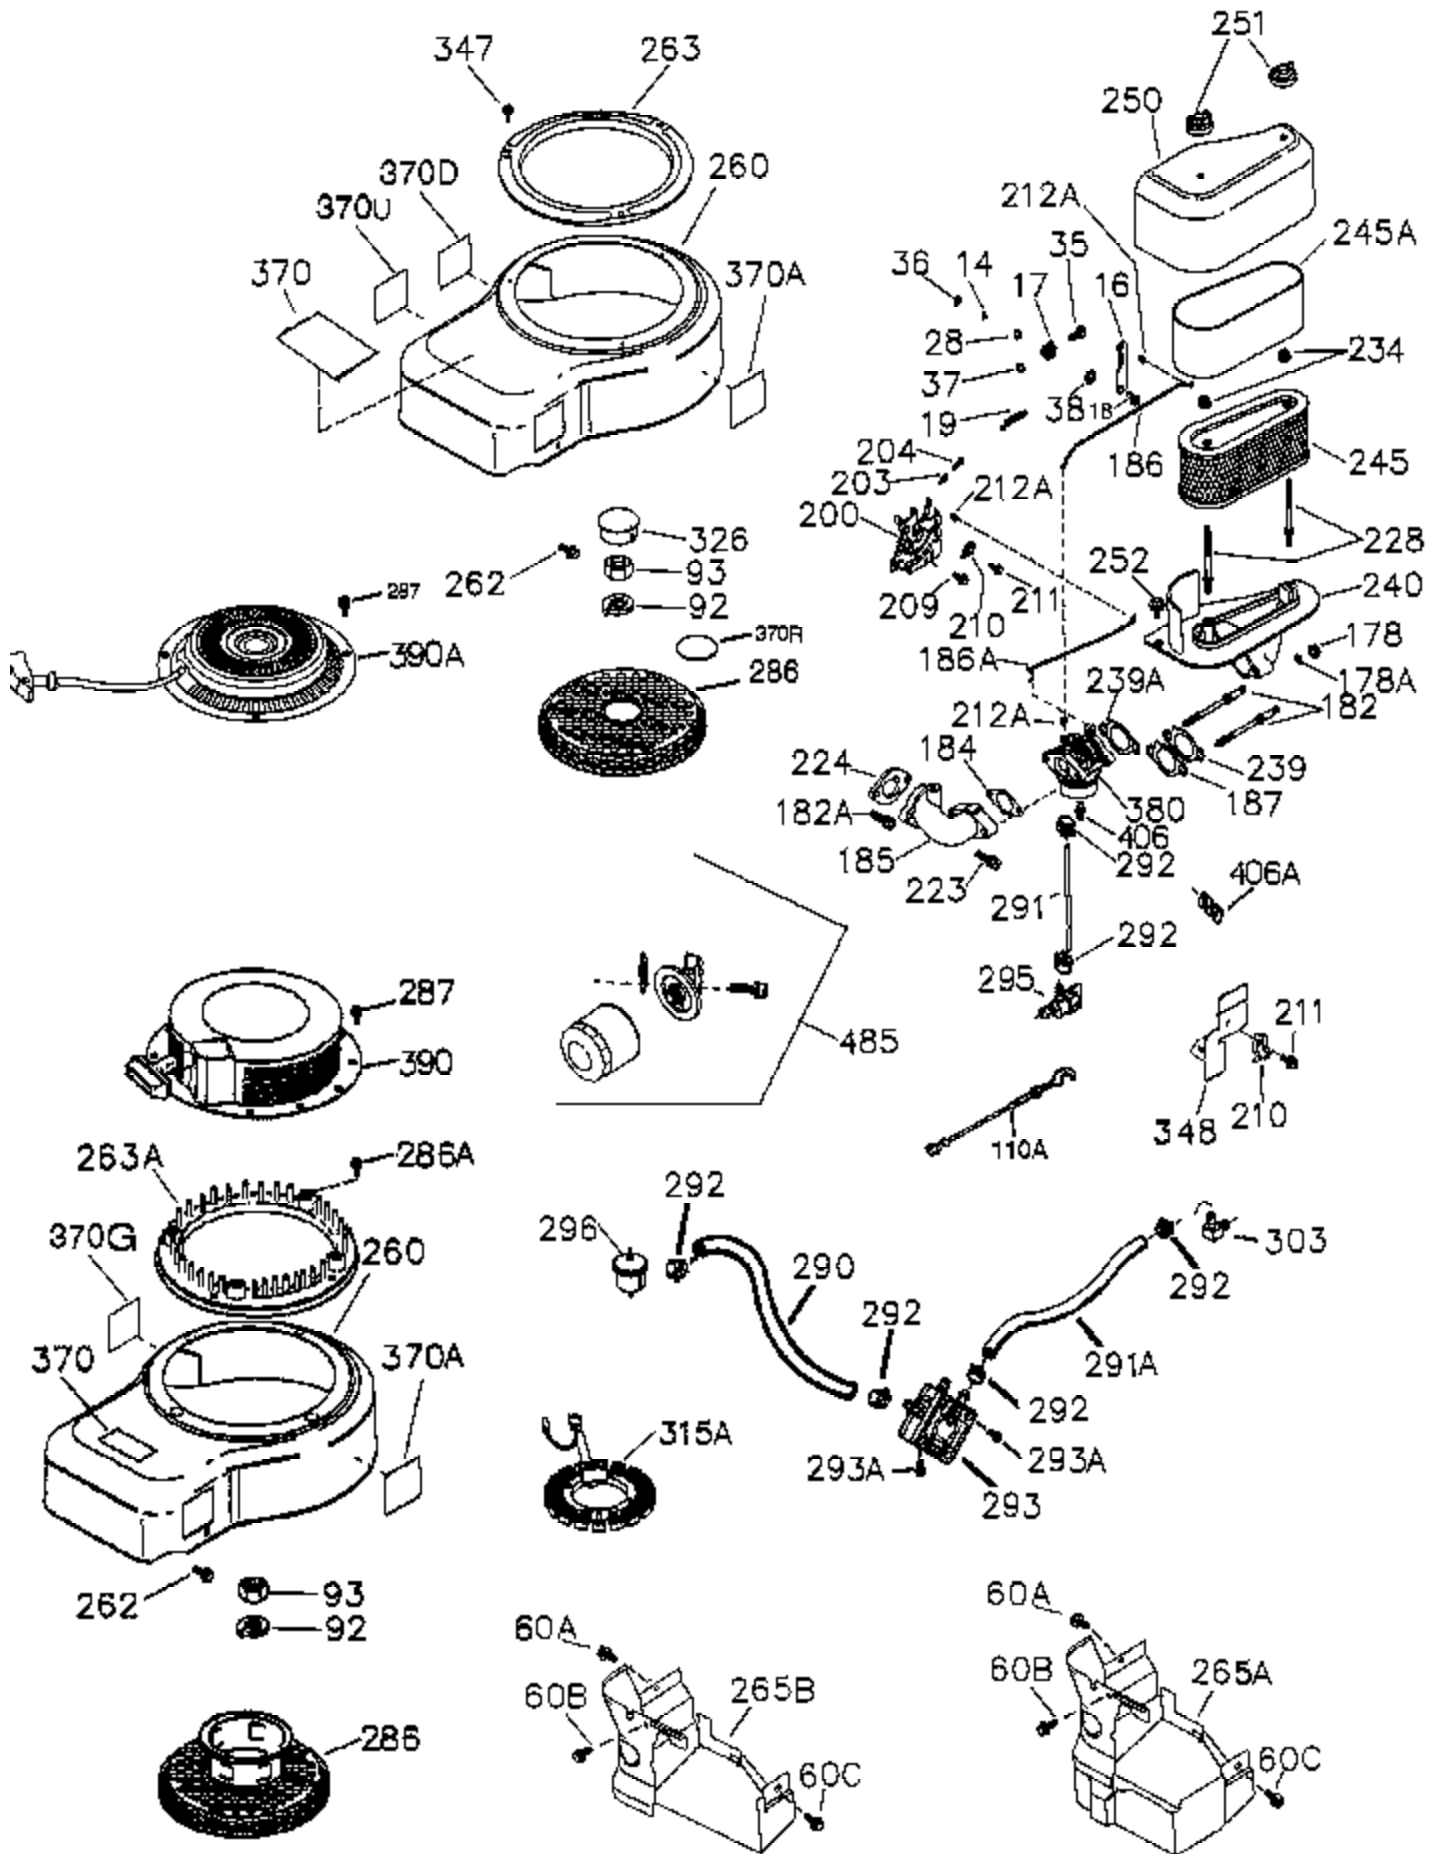

Ref #	Part Number	Qty	Description
14	28277	2	Washer
16	36346	1	Governor Lever (Incl. 212A)
17	29916	1	Governor Lever Clamp
18	650548	1	Screw, 8-32 x 5/16"
19	36414	1	Extension Spring
28	30322	1	Lock Nut, 8-32
35	29826	1	Screw, 10-32 x 3/4"
36	29918	1	Lock Washer
37	29216	1	Lock Nut, 10-32
38	29642	1	Retaining Ring
60A	650781	1	Screw, 5/16-18 x 11/16"
60B	650867	1	Screw, 10-24 x 1/2"
92	650666	1	Lock Washer
93	650594	1	Flywheel Nut
178	650664	2	Screw, 1/4-20 x 1-19/32"
178A	650168	2	Washer
182A	650940	2	Screw, 10-32 x 3/4"
182	650517	2	Carburetor Mounting Stud
184	33263	1	* Carburetor To Intake Pipe Gasket
185	36656	1	Intake Pipe
186	36658	1	Governor Link
186A	36659	1	Choke Link
187	36657	1	Spacer
200	35956	1	Control Bracket (Incl. 203,204,212A)
203	36482	1	Compression Spring
204	650777	1	Screw, 6-32 x 21/32"
209	650902	2	Screw, 10-32 x 7/16"
210	27793	1	Conduit Clip
211	28942	1	Screw, 10-32 x 3/8"
212A	36288	3	Bushing
223	650975	2	Screw, Torx T-30, 5/16-18 x 1-9/32"
224	36490	1	Intake Spacer
228	650977	2	Air Cleaner Stud
234	650825	2	Nut & Lock Washer, 1/4-20
239	27272A	1	* Air Cleaner Gasket
239A	36661	1	* Air Cleaner Gasket
240	36660	1	Air Cleaner Body
245	36356	1	Air Cleaner Filter (Incl. 229)
250	36359	1	Air Cleaner Cover
251	650886	2	Wing Nut, 1/4-20
252	650976	1	Screw, 1/4-20 x 19/32"
260	36347	1	Blower Housing
262	650737	3	Screw, 1/4-20 x 1/2"
263	36367	1	Trim Ring
265A	36571	1	Cylinder Head Cover
286	36343	1	Cup & Screen
290	30705	1	Fuel Line
292	26460	2	Fuel Line Clamp
296	34279B	1	Fuel Filter (Incl. 292)
326	36210	1	Blower Housing Plug
347	650949	3	Screw, 10-32 x 9/16"
370G	35274	1	Instruction Decal
370	36261	1	Instruction Decal
380	640010	1	Carburetor (Incl. 184 & 212A)
394A	650982	1	Washer
485	36435A	1	Oil Filter Adaptor Ass'y (Incl. 475 - 479)