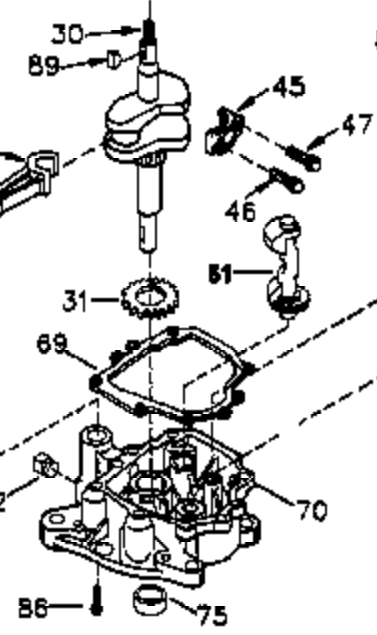

Ref #	Part Number	Qty	Description
173	37591	1	Breather Tube
174	650128	2	Screw, 10-24 x 1/2"
180	37101	1	Blower Housing Extension
181	30200	2	Screw, 10-24 x 9/16"
186	36941	1	Governor Link
186A	36991	1	Choke Link
200	36360	1	Control Bracket (Incl. 203, 204 & 212 A)
203	36482	1	Compression Spring
204	651019	1	Screw, T-10, 6-32 x 41/64"
209	650902	2	Screw, 10-32 x 7/16"
210	27793	1	Conduit Clip
211	28942	1	Screw, 10-32 x 3/8"
212A	36288	3	Bushing
228	650977	2	Air Cleaner Stud
260	36943	1	Blower Housing
262	30063	2	Screw, T-30, 1/4-20 x 1/2"
264A	650273	1	Screw, 5/16-18 x 17/32"
264A	650273	1	Screw, 5/16-18 x 5/8"
265	36944	1	Cylinder Head Cover
266	650876	2	Screw, 5/16-18 x 1-9/32"
269	35762	2	* Exhaust Gasket
270A	35829A	1	Exhaust Port Liner
270	36235	1	Exhaust Manifold
271	35293	1	Locking Plate (Manifold)
275	36542	1	Muffler
276A	31588	1	Locking Plate
276	35348	1	Locking Plate
277	650877	2	Screw, 5/16-18 x 4-1/2"
286	36343	1	Cup & Screen
290	30705	1	Fuel Line
292B	36946	1	Fuel Line Clamp
292	26460	2	Fuel Line Clamp
303	29634	1	Fuel Fitting
306	34265	1	Fill Tube Gasket
309	650976	1	Screw, 1/4-20 x 19/32"
314	650873	2	Screw, 1/4-20 x 3/4"
315	611285	1	Alternator Coil (3/5 Split)(Incl. 321 -323)
321	611161	1	Diode
322	611281	1	Connector Body
323	611282	2	Terminal
324	33177	1	Terminal
325	34246	1	Wire Clip
361	651072	2	Screw, T-30, 5/16-18 x 1-21/32"
381	650767	1	Screw, 8-32 x 27/64"
382	36931	1	Oil Strainer Screen
385	570673	1	Ball
386	36329	1	Pressure Relief Spring
387	37652	1	Cotter Pin
395	37425	1	Electric Starter Motor (12 Volt)
475	36563	1	Oil Filter
476	36929	1	Oil Filter Adapter (Incl. 479)
477	651049	2	Screw, T-30, 5/16-18 x 1-3/32"
479	36930	1	* Oil Filter Adapter Gasket

CONTINUED FROM PAGE 2