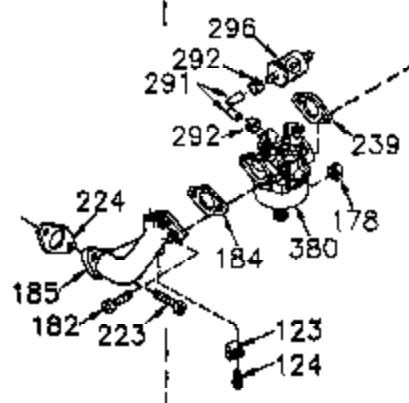

Ref #	Part Number	Qty	Description
173	37591	1	Breather Tube
174	650128	2	Screw, 10-24 x 1/2"
180	37101	1	Blower Housing Extension
181	30200	2	Screw, 10-24 x 9/16"
186	36941	1	Governor Link
186A	36991	1	Choke Link
200	36360	1	Control Bracket (Incl. 203, 204 & 212 A)
203	36482	1	Compression Spring
204	651019	1	Screw, T-10, 6-32 x 41/64"
209	650902	2	Screw, 10-32 x 7/16"
210	27793	1	Conduit Clip
211	28942	1	Screw, 10-32 x 3/8"
212A	36288	3	Bushing
228	650977	2	Air Cleaner Stud
260	36943	1	Blower Housing
262	30063	2	Screw, T-30, 1/4-20 x 1/2"
264A	650273	1	Screw, 5/16-18 x 17/32"
264A	650273	1	Screw, 5/16-18 x 5/8"
265	36944	1	Cylinder Head Cover
266	650876	2	Screw, 5/16-18 x 1-9/32"
269	35762	2	* Exhaust Gasket
270A	35829A	1	Exhaust Port Liner
270	36235	1	Exhaust Manifold
271	35293	1	Locking Plate (Manifold)
275	36542	1	Muffler
276A	31588	1	Locking Plate
276	35348	1	Locking Plate
277	650877	2	Screw, 5/16-18 x 4-1/2"
286	36343	1	Cup & Screen
290	30705	1	Fuel Line
292B	36946	1	Fuel Line Clamp
292	26460	2	Fuel Line Clamp
303	29634	1	Fuel Fitting
306	34265	1	Fill Tube Gasket
309	650976	1	Screw, 1/4-20 x 19/32"
314	650873	2	Screw, 1/4-20 x 3/4"
315	611285	1	Alternator Coil (3/5 Split)(Incl. 321 -323)
321	611161	1	Diode
322	611281	1	Connector Body
323	611282	2	Terminal
324	33177	1	Terminal
325	34246	1	Wire Clip
361	651072	2	Screw, T-30, 5/16-18 x 1-21/32"
381	650767	1	Screw, 8-32 x 27/64"
382	36931	1	Oil Strainer Screen
385	570673	1	Ball
386	36329	1	Pressure Relief Spring
387	37652	1	Cotter Pin
395	37425	1	Electric Starter Motor (12 Volt)
475	36563	1	Oil Filter
476	36929	1	Oil Filter Adapter (Incl. 479)
477	651049	2	Screw, T-30, 5/16-18 x 1-3/32"
479	36930	1	* Oil Filter Adapter Gasket

CONTINUED FROM PAGE 2