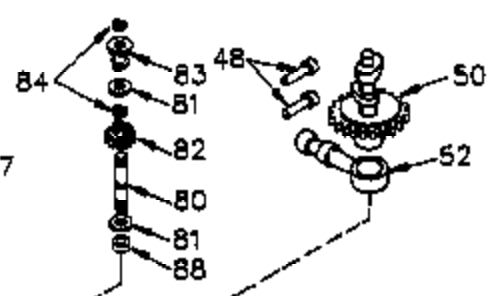

Ref #	Part Number	Qty	Description
173	37591	1	Breather Tube
174	650128	2	Screw, 10-24 x 1/2"
180	37101	1	Blower Housing Extension
181	30200	2	Screw, 10-24 x 9/16"
186	36941	1	Governor Link
186A	36991	1	Choke Link
200	36360	1	Control Bracket (Incl. 203, 204 & 212 A)
203	36482	1	Compression Spring
204	651019	1	Screw, T-10, 6-32 x 41/64"
209	650902	2	Screw, 10-32 x 7/16"
210	27793	1	Conduit Clip
211	28942	1	Screw, 10-32 x 3/8"
212A	36288	3	Bushing
228	650977	2	Air Cleaner Stud
260	36943	1	Blower Housing
262	30063	2	Screw, T-30, 1/4-20 x 1/2"
264A	650273	1	Screw, 5/16-18 x 17/32"
264A	650273	1	Screw, 5/16-18 x 5/8"
265	36944	1	Cylinder Head Cover
266	650876	2	Screw, 5/16-18 x 1-9/32"
269	35762	2	* Exhaust Gasket
270A	35829A	1	Exhaust Port Liner
270	36235	1	Exhaust Manifold
271	35293	1	Locking Plate (Manifold)
275	36542	1	Muffler
276A	31588	1	Locking Plate
276	35348	1	Locking Plate
277	650877	2	Screw, 5/16-18 x 4-1/2"
286	36343	1	Cup & Screen
290	30705	1	Fuel Line
292B	36946	1	Fuel Line Clamp
292	26460	2	Fuel Line Clamp
303	29634	1	Fuel Fitting
306	34265	1	Fill Tube Gasket
309	650976	1	Screw, 1/4-20 x 19/32"
314	650873	2	Screw, 1/4-20 x 3/4"
315	611285	1	Alternator Coil (3/5 Split)(Incl. 321 -323)
321	611161	1	Diode
322	611281	1	Connector Body
323	611282	2	Terminal
324	33177	1	Terminal
325	34246	1	Wire Clip
361	651072	2	Screw, T-30, 5/16-18 x 1-21/32"
381	650767	1	Screw, 8-32 x 27/64"
382	36931	1	Oil Strainer Screen
385	570673	1	Ball
386	36329	1	Pressure Relief Spring
387	37652	1	Cotter Pin
395	37425	1	Electric Starter Motor (12 Volt)
475	36563	1	Oil Filter
476	36929	1	Oil Filter Adapter (Incl. 479)
477	651049	2	Screw, T-30, 5/16-18 x 1-3/32"
479	36930	1	* Oil Filter Adapter Gasket

CONTINUED FROM PAGE 2