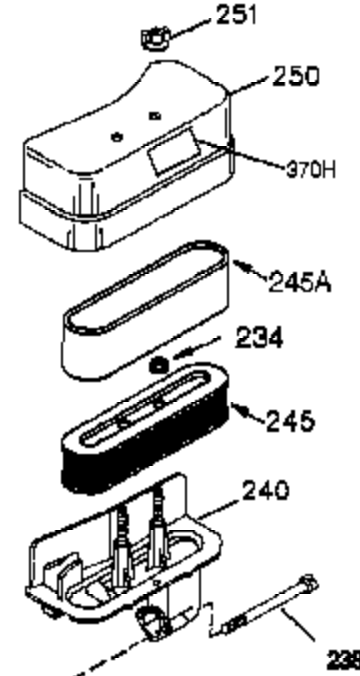

Ref #	Part Number	Qty	Description
173	37591	1	Breather Tube
174	650128	2	Screw, 10-24 x 1/2"
180	37101	1	Blower Housing Extension
181	30200	2	Screw, 10-24 x 9/16"
186	36941	1	Governor Link
186A	36991	1	Choke Link
200	36360	1	Control Bracket (Incl. 203, 204 & 212 A)
203	36482	1	Compression Spring
204	651019	1	Screw, T-10, 6-32 x 41/64"
209	650902	2	Screw, 10-32 x 7/16"
210	27793	1	Conduit Clip
211	28942	1	Screw, 10-32 x 3/8"
212A	36288	3	Bushing
228	650977	2	Air Cleaner Stud
260	36943	1	Blower Housing
262	30063	2	Screw, T-30, 1/4-20 x 1/2"
264A	650273	1	Screw, 5/16-18 x 17/32"
264A	650273	1	Screw, 5/16-18 x 5/8"
265	36944	1	Cylinder Head Cover
266	650876	2	Screw, 5/16-18 x 1-9/32"
269	35762	2	* Exhaust Gasket
270A	35829A	1	Exhaust Port Liner
270	36235	1	Exhaust Manifold
271	35293	1	Locking Plate (Manifold)
275	36542	1	Muffler
276A	31588	1	Locking Plate
276	35348	1	Locking Plate
277	650877	2	Screw, 5/16-18 x 4-1/2"
286	36343	1	Cup & Screen
290	30705	1	Fuel Line
292B	36946	1	Fuel Line Clamp
292	26460	2	Fuel Line Clamp
303	29634	1	Fuel Fitting
306	34265	1	Fill Tube Gasket
309	650976	1	Screw, 1/4-20 x 19/32"
314	650873	2	Screw, 1/4-20 x 3/4"
315	611285	1	Alternator Coil (3/5 Split)(Incl. 321 -323)
321	611161	1	Diode
322	611281	1	Connector Body
323	611282	2	Terminal
324	33177	1	Terminal
325	34246	1	Wire Clip
361	651072	2	Screw, T-30, 5/16-18 x 1-21/32"
381	650767	1	Screw, 8-32 x 27/64"
382	36931	1	Oil Strainer Screen
385	570673	1	Ball
386	36329	1	Pressure Relief Spring
387	37652	1	Cotter Pin
395	37425	1	Electric Starter Motor (12 Volt)
475	36563	1	Oil Filter
476	36929	1	Oil Filter Adapter (Incl. 479)
477	651049	2	Screw, T-30, 5/16-18 x 1-3/32"
479	36930	1	* Oil Filter Adapter Gasket

CONTINUED FROM PAGE 2