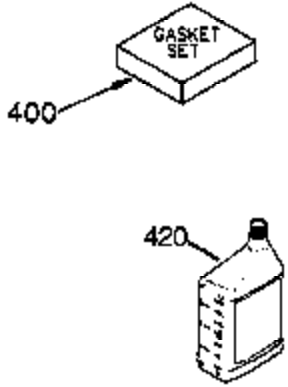

Ref #	Part Number	Qty	Description
173	37591	1	Breather Tube
174	650128	2	Screw, 10-24 x 1/2"
180	37101	1	Blower Housing Extension
181	30200	2	Screw, 10-24 x 9/16"
186	36941	1	Governor Link
186A	36991	1	Choke Link
200	36360	1	Control Bracket (Incl. 203, 204 & 212 A)
203	36482	1	Compression Spring
204	651019	1	Screw, T-10, 6-32 x 41/64"
209	650902	2	Screw, 10-32 x 7/16"
210	27793	1	Conduit Clip
211	28942	1	Screw, 10-32 x 3/8"
212A	36288	3	Bushing
228	650977	2	Air Cleaner Stud
260	36943	1	Blower Housing
262	30063	2	Screw, T-30, 1/4-20 x 1/2"
264A	650273	1	Screw, 5/16-18 x 17/32"
264A	650273	1	Screw, 5/16-18 x 5/8"
265	36944	1	Cylinder Head Cover
266	650876	2	Screw, 5/16-18 x 1-9/32"
269	35762	2	* Exhaust Gasket
270A	35829A	1	Exhaust Port Liner
270	36235	1	Exhaust Manifold
271	35293	1	Locking Plate (Manifold)
275	36542	1	Muffler
276A	31588	1	Locking Plate
276	35348	1	Locking Plate
277	650877	2	Screw, 5/16-18 x 4-1/2"
286	36343	1	Cup & Screen
290	30705	1	Fuel Line
292B	36946	1	Fuel Line Clamp
292	26460	2	Fuel Line Clamp
303	29634	1	Fuel Fitting
306	34265	1	Fill Tube Gasket
309	650976	1	Screw, 1/4-20 x 19/32"
314	650873	2	Screw, 1/4-20 x 3/4"
315	611285	1	Alternator Coil (3/5 Split)(Incl. 321 -323)
321	611161	1	Diode
322	611281	1	Connector Body
323	611282	2	Terminal
324	33177	1	Terminal
325	34246	1	Wire Clip
361	651072	2	Screw, T-30, 5/16-18 x 1-21/32"
381	650767	1	Screw, 8-32 x 27/64"
382	36931	1	Oil Strainer Screen
385	570673	1	Ball
386	36329	1	Pressure Relief Spring
387	37652	1	Cotter Pin
395	37425	1	Electric Starter Motor (12 Volt)
475	36563	1	Oil Filter
476	36929	1	Oil Filter Adapter (Incl. 479)
477	651049	2	Screw, T-30, 5/16-18 x 1-3/32"
479	36930	1	* Oil Filter Adapter Gasket

CONTINUED FROM PAGE 2