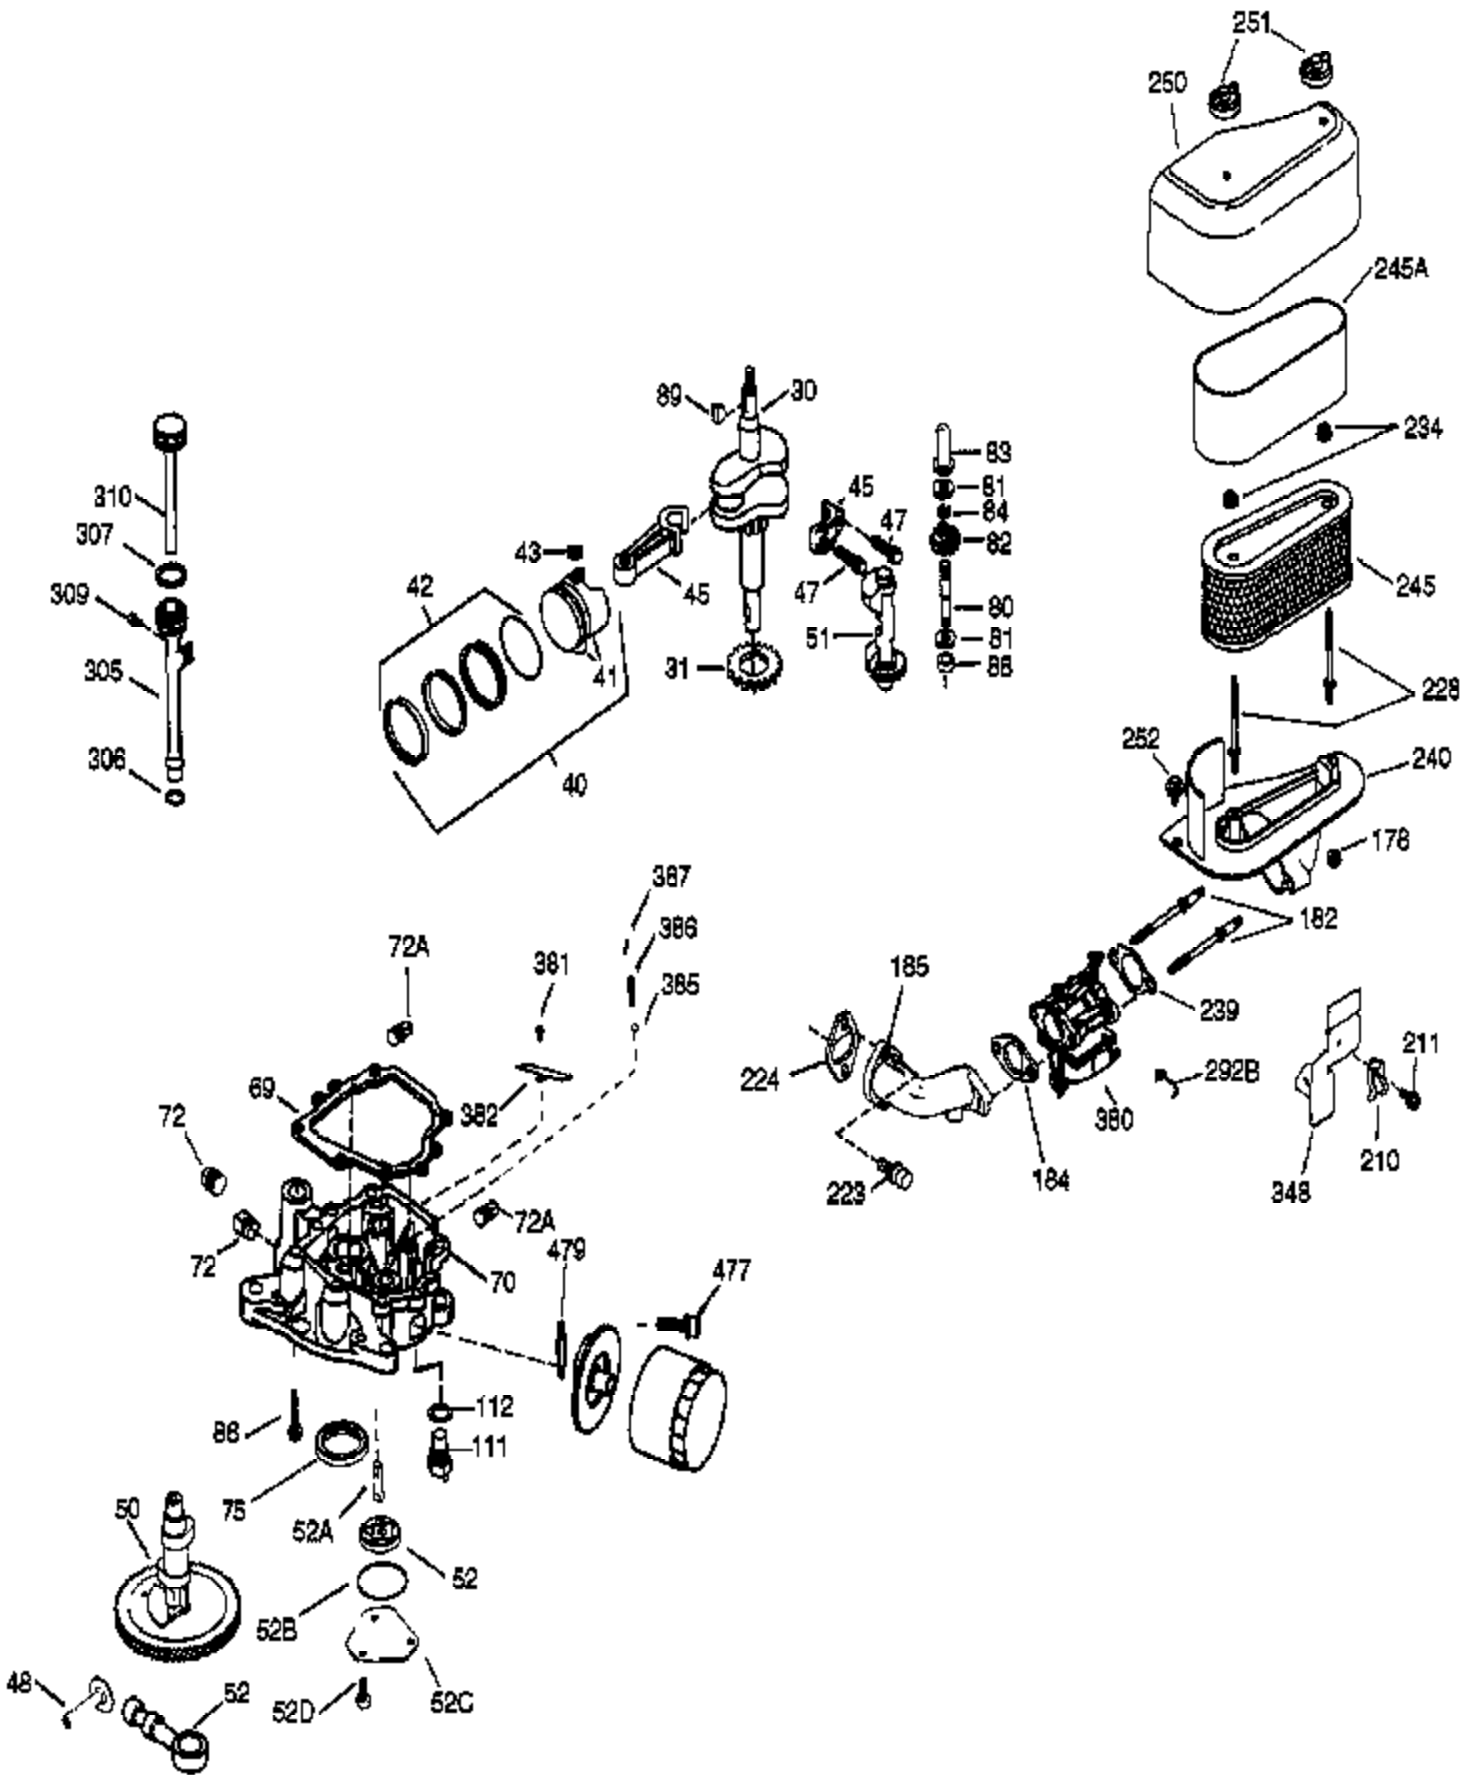

Ref #	Part Number	Qty	Description
174	650128	2	Screw, 10-24 x 1/2"
180	35954	1	Blower Housing Extension
181	30200	2	Screw, 10-24 x 9/16"
186A	36991	1	Choke Link
186	36941	1	Governor Link
200	36360	1	Control Bracket (Incl. 203, 204 & 212 A)
203	36482	1	Compression Spring
204	651019	1	Screw, Torx T-10, 6-32 x 41/64"
209	650902	2	Screw, 10-32 x 7/16"
210	27793	2	Conduit Clip
211	28942	2	Screw, 10-32 x 3/8"
212A	36288	2	Bushing
260	36943	1	Blower Housing
262	30063	2	Screw, Torx T-30, 1/4-20 x 1/2"
263	36367	1	Trim Ring
264	650273	1	Screw, 5/16-18 x 5/8"
264	650273	1	Screw, 5/16-18 x 5/8"
265	36944	1	Cylinder Head Cover
266	650876	2	Screw, 5/16-18 x 1-9/32"
269	35762	2	* Exhaust Manifold Gasket
270	36235	1	Manifold (Opp. Carb.)
270A	35829A	1	Exhaust Port Liner
271	35293	1	Locking Plate (Manifold)
275	36542	1	Muffler
276	35348	1	Locking Plate
277	650877	2	Screw, 5/16-18 x 4-1/2"
284A	650760	4	Screw, 8-32 x 3/8"
284	35428	1	Muffler Deflector
286	36343	1	Cup & Screen
290	29774	1	Fuel Line
291A	29774	1	Fuel Line
292	26460	6	Fuel Line Clamp
293A	650931	1	Screw, 8-32 x 1-1/2"
293	35787	1	Pulse Pump (Incl. 294)
294	35791	1	Pulse Pump Repair Kit
296	34279B	1	Fuel Filter (Incl. 292)
303	29634	1	Fuel Fitting
314	650873	2	Screw, 1/4-20 x 3/4"
315	611113	1	Alternator Coil (3 Amp) (Incl. 321 - 323)
321	611161	1	Diode
322	610921	1	Connector Body
323	610922	1	Terminal
324	33177	1	Terminal
325	27275	1	Wire Clip
326	36210	1	Screen Plug
346	37001	1	Pulse Pump Bracket
346A	650561	1	Screw, 1/4-20 x 19/32"
347	650949	3	Screw, 10-32 x 9/16"
361	650990	4	Screw, Torx T-30, 5/16-18 x 15/32"
370G	35274	1	Oil Instruction Decal
394A	650982	1	Washer
395	36914	1	Electric Starter Motor (12 Volt)
400	36947		* Gasket Set (Incl. items marked PK in notes) Incl. part #'s 27896 (2), 33263 (1), 33629 (2), 34265 (1), 35317 (1), 35762 (2), 35946 (1), 35352 (1), 35958 (1)
414	35352	1	Spark Arrestor Screen
420	730225	1	SAE 30 4-Cycle Engine Oil (Quart)