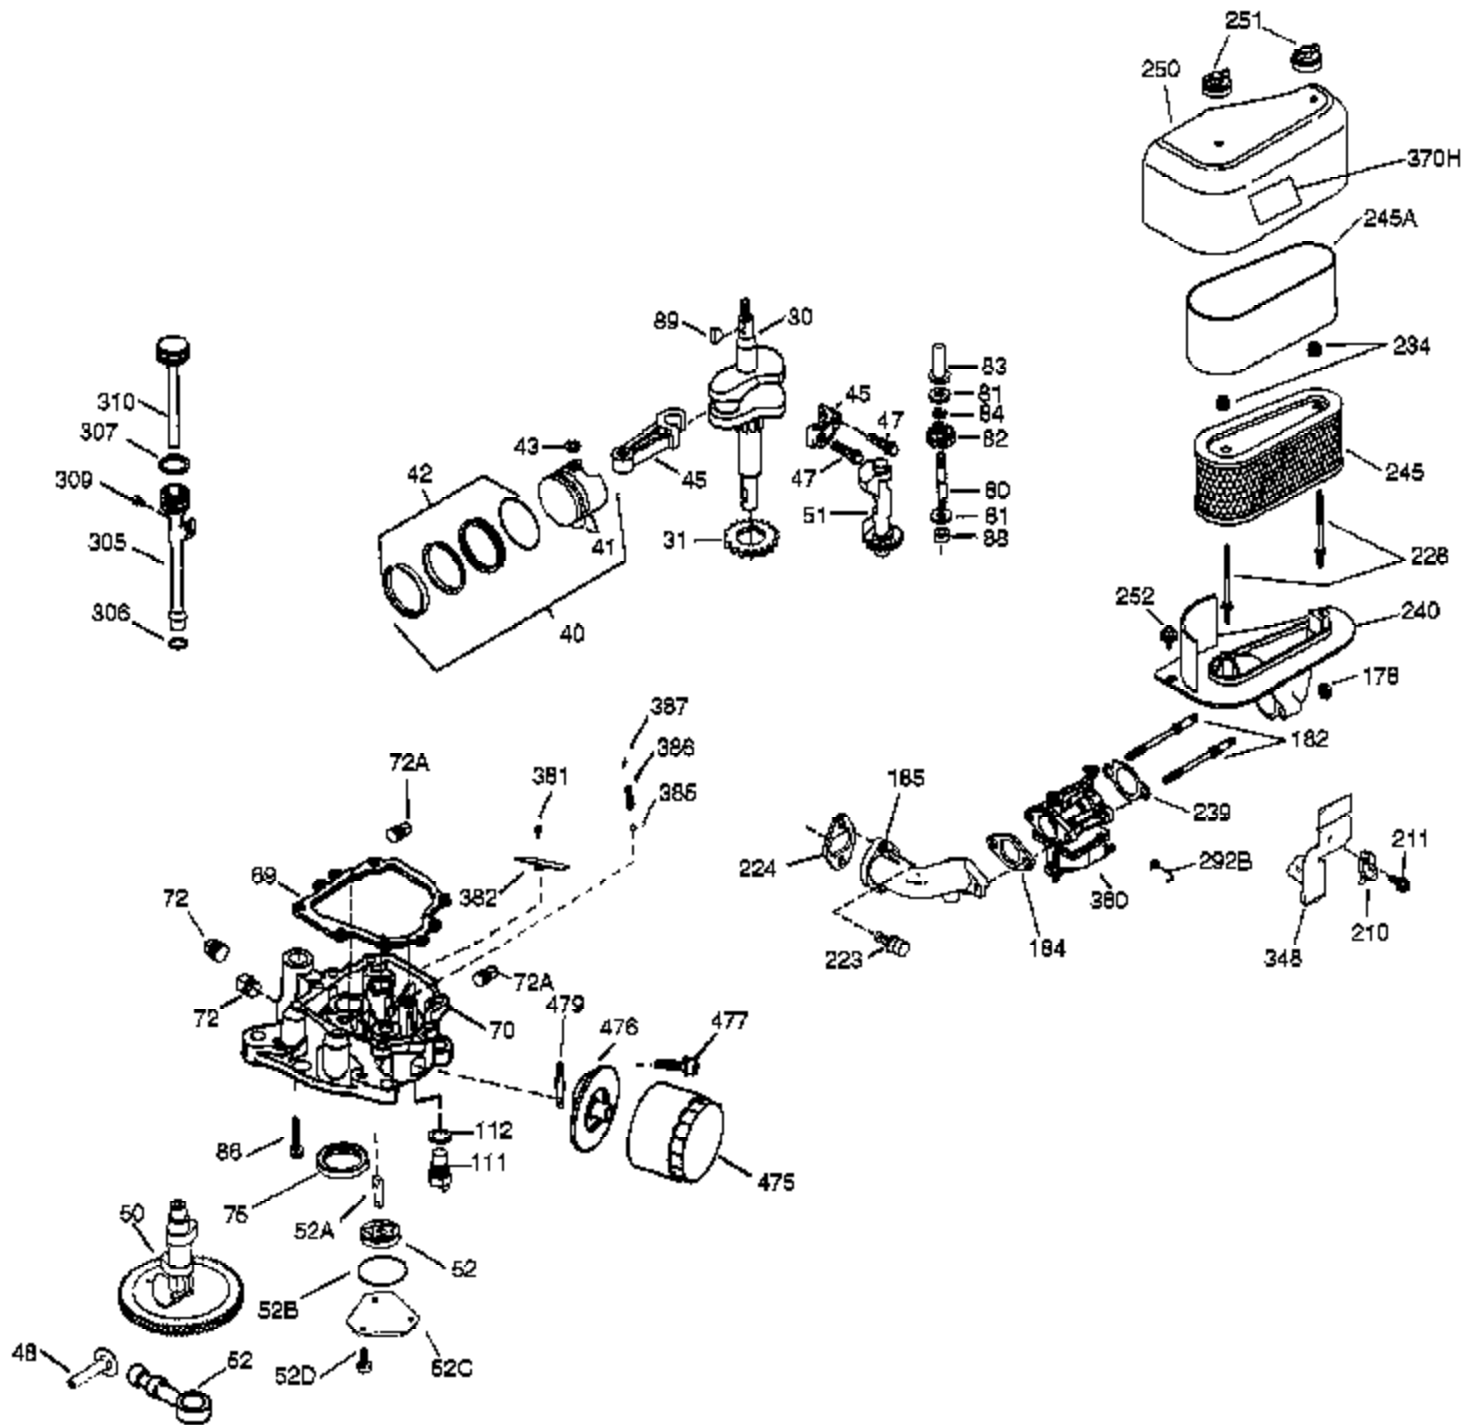

Ref #	Part Number	Qty	Description
181	30200	2	Screw, 10-24 x 9/16"
186	36941	1	Governor Link
200	36233	1	Control Bracket (Incl. 203, 204 & 212 A)
203	36482	1	Compression Spring
204	650777	1	Screw, 6-32 x 21/32"
209	650902	2	Screw, 10-32 x 7/16"
210	27793	2	Conduit Clip
211	28942	2	Screw, 10-32 x 3/8"
212A	36288	2	Bushing
260	36943	1	Blower Housing
262	30063	2	Screw, Torx T-30, 1/4-20 x 1/2"
263	36367	1	Trim Ring
264	650273	1	Screw, 5/16-18 x 5/8"
265	36944	1	Cylinder Head Cover
270A	35829A	1	Exhaust Port Liner
286	36343	1	Cup & Screen
291	30705	1	Fuel Line
292	26460	2	Fuel Line Clamp
296	34279B	1	Fuel Filter (Incl. 292)
314	650873	2	Screw, 1/4-20 x 3/4"
315	611104	1	Alternator Coil (3/5 Split)(Incl. 321 -323)
321	611161	1	Diode
322	611142	1	Connector Body
323	611118	1	Terminal
325	34246	1	Wire Clip
326	36210	1	Screen Plug
347	650949	3	Screw, 10-32 x 9/16"
361	650990	4	Screw, Torx T-30, 5/16-18 x 15/32"
370G	35274	1	Oil Instruction Decal
394A	650982	1	Washer
395	36914	1	Electric Starter Motor (12 Volt)
400	36947		* Gasket Set (Incl. items marked PK i n notes) Incl. part #'s 27896 (2), 33263 (1), 33629 (2), 34265 (1), 35317 (1), 35762 (2), 35946 (1), 35352 (1), 35958 (1)
420	730225	1	SAE 30 4-Cycle Engine Oil (Quart)